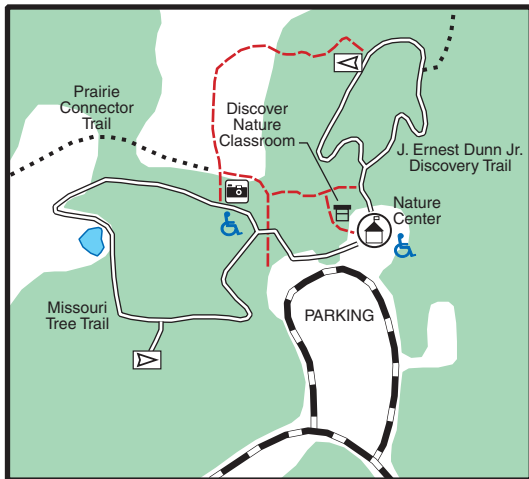

**VICINITY MAP**

**LEGEND**

- Boundary
- Paved Road
- Gravel Road
- Secondary Paved Road
- Drainage
- Parking Lot
- Pond
- Restroom
- Disabled Accessible
- Forest
- Topography
- Area Access Trail
- Hiking Trail
- Paved Trail
- Pavilion
- Photo Blind
- Viewing Deck
- Discover Nature Classroom

**TRAIL DETAIL MAP**

**BURR OAK WOODS  
CONSERVATION AREA  
AND NATURE CENTER**

**JACKSON COUNTY  
1,071 ACRES**