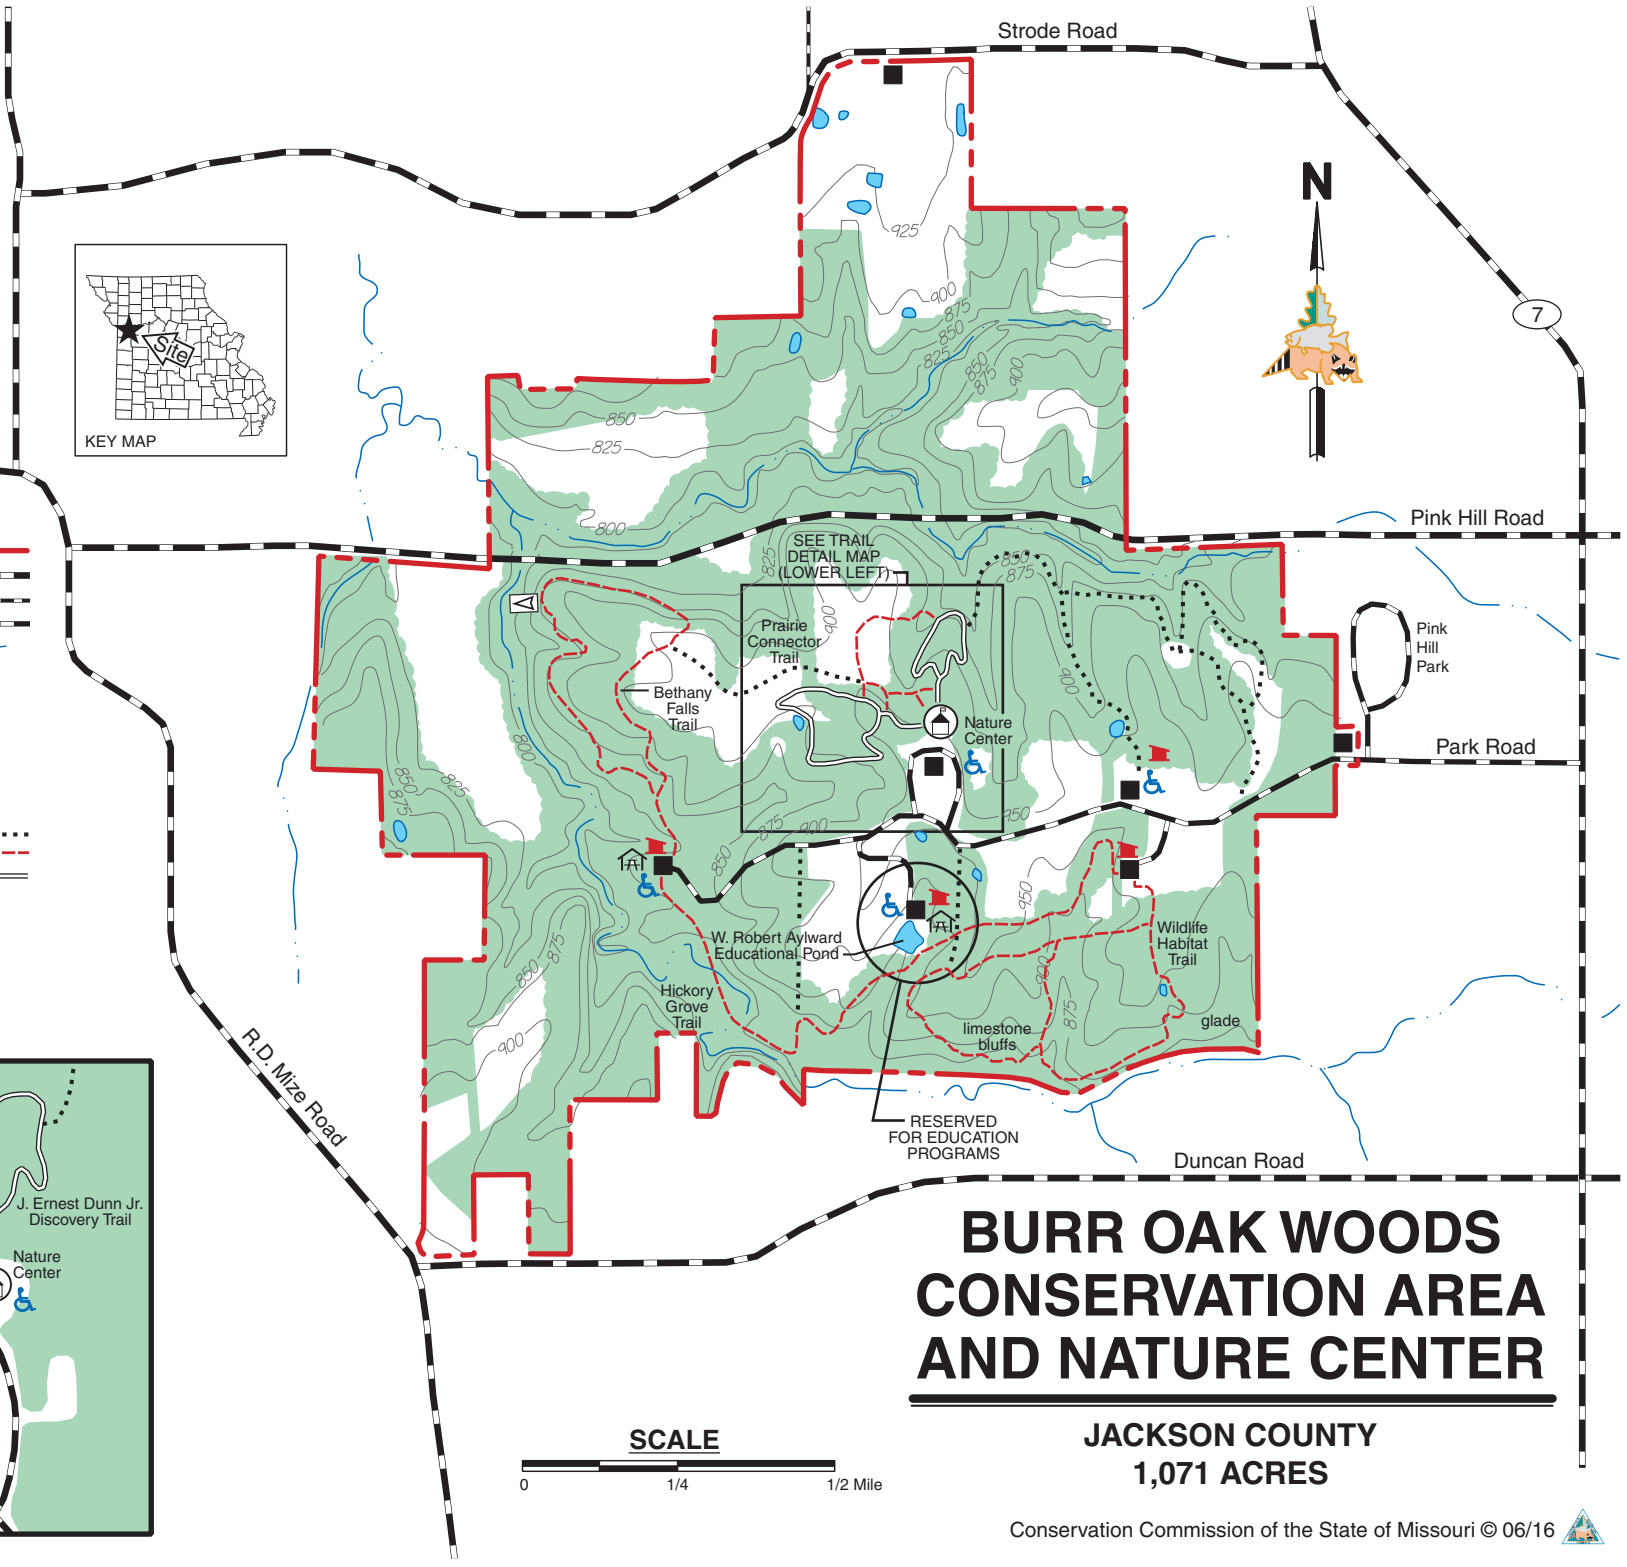

**VICINITY MAP**

**LEGEND**

- Boundary
- Paved Road
- Gravel Road
- Secondary Paved Road
- Drainage
- Parking Lot
- Pond
- Restroom
- Disabled Accessible
- Forest
- Topography
- Area Access Trail
- Hiking Trail
- Paved Trail
- Pavilion
- Photo Blind
- Viewing Deck
- Discover Nature Classroom

**TRAIL DETAIL MAP**

**BURR OAK WOODS  
CONSERVATION AREA  
AND NATURE CENTER**

**JACKSON COUNTY  
1,071 ACRES**