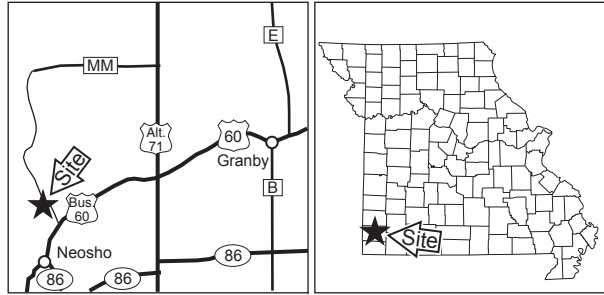

# LIME KILN ACCESS

NEWTON COUNTY  
11 ACRES

## VICINITY MAP

### SCALE

### LEGEND

- Boundary
- Paved Road
- Gravel Road
- Railroad
- Parking Lot
- Boat Ramp
- Forest