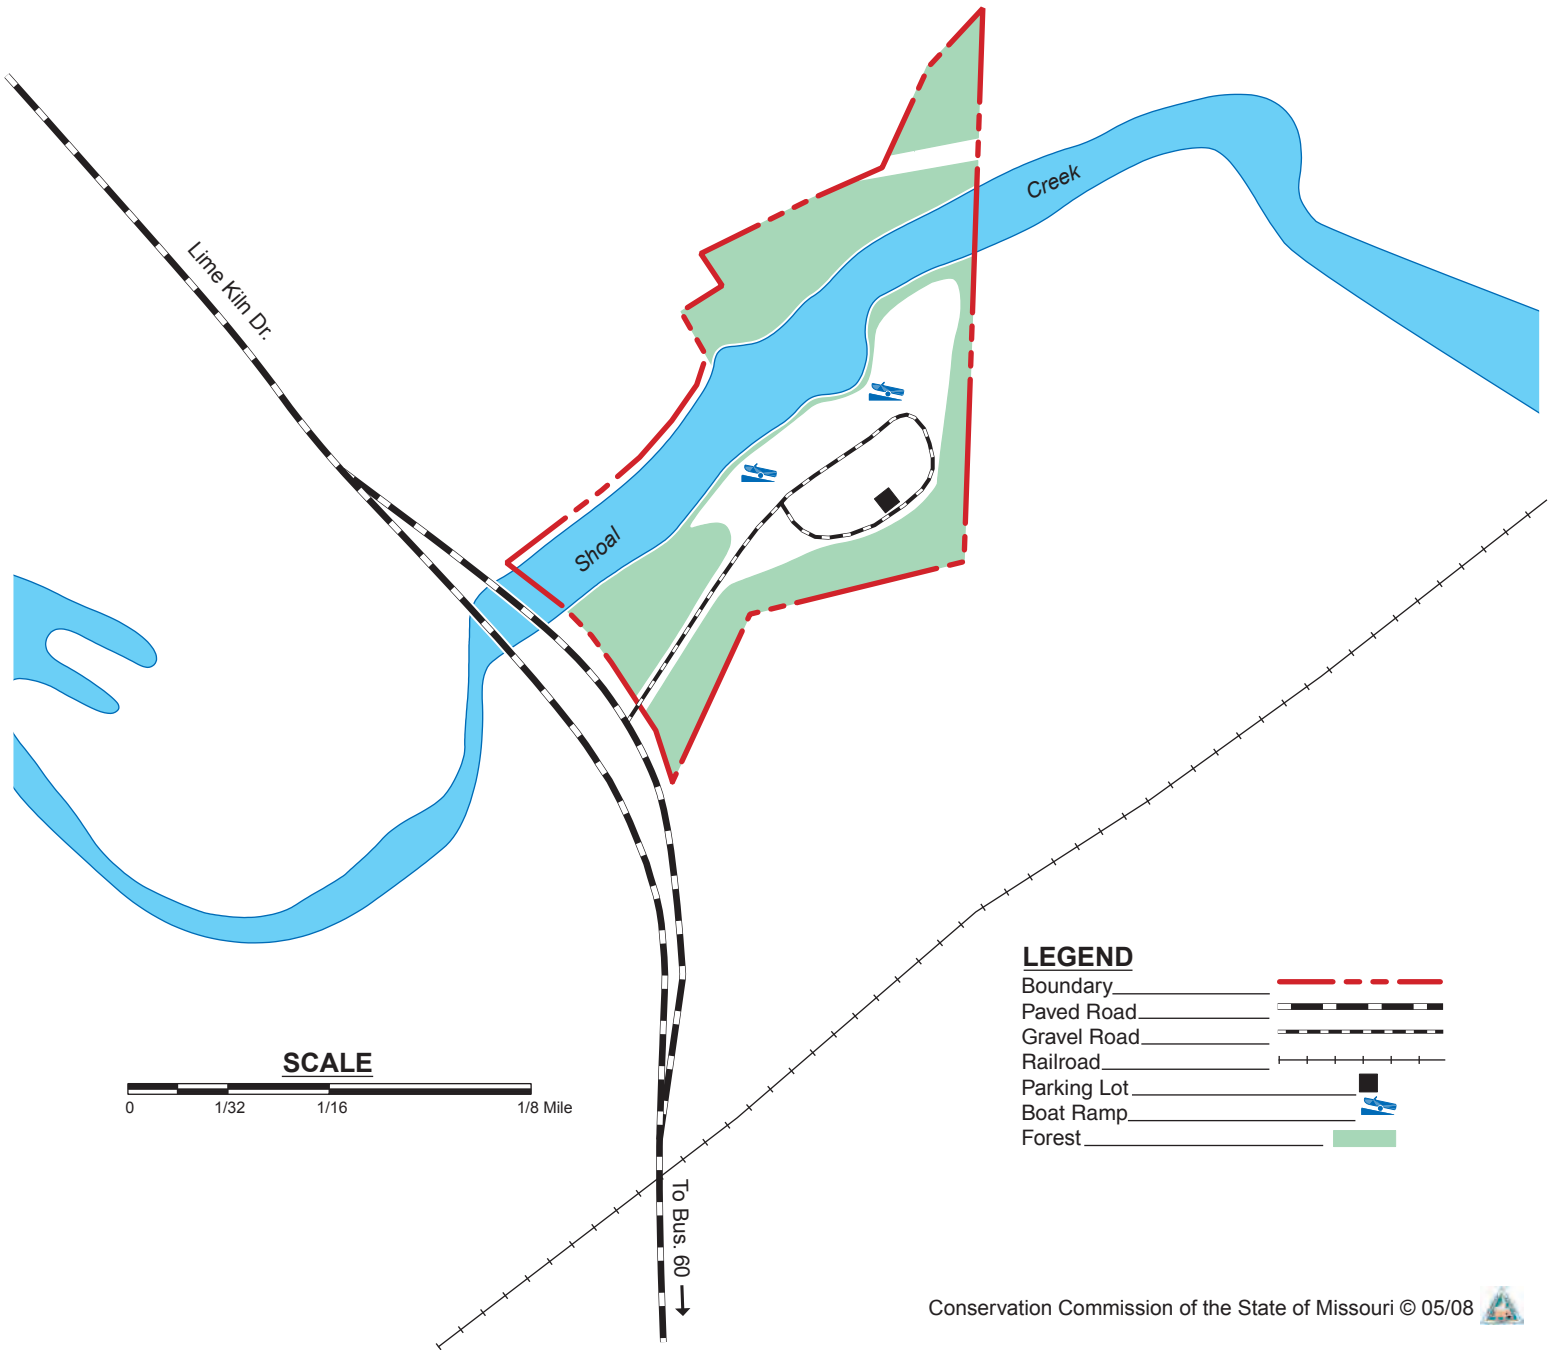

# LIME KILN ACCESS

NEWTON COUNTY  
11 ACRES

## VICINITY MAP

### SCALE

### LEGEND

- Boundary
- Paved Road
- Gravel Road
- Railroad
- Parking Lot
- Boat Ramp
- Forest