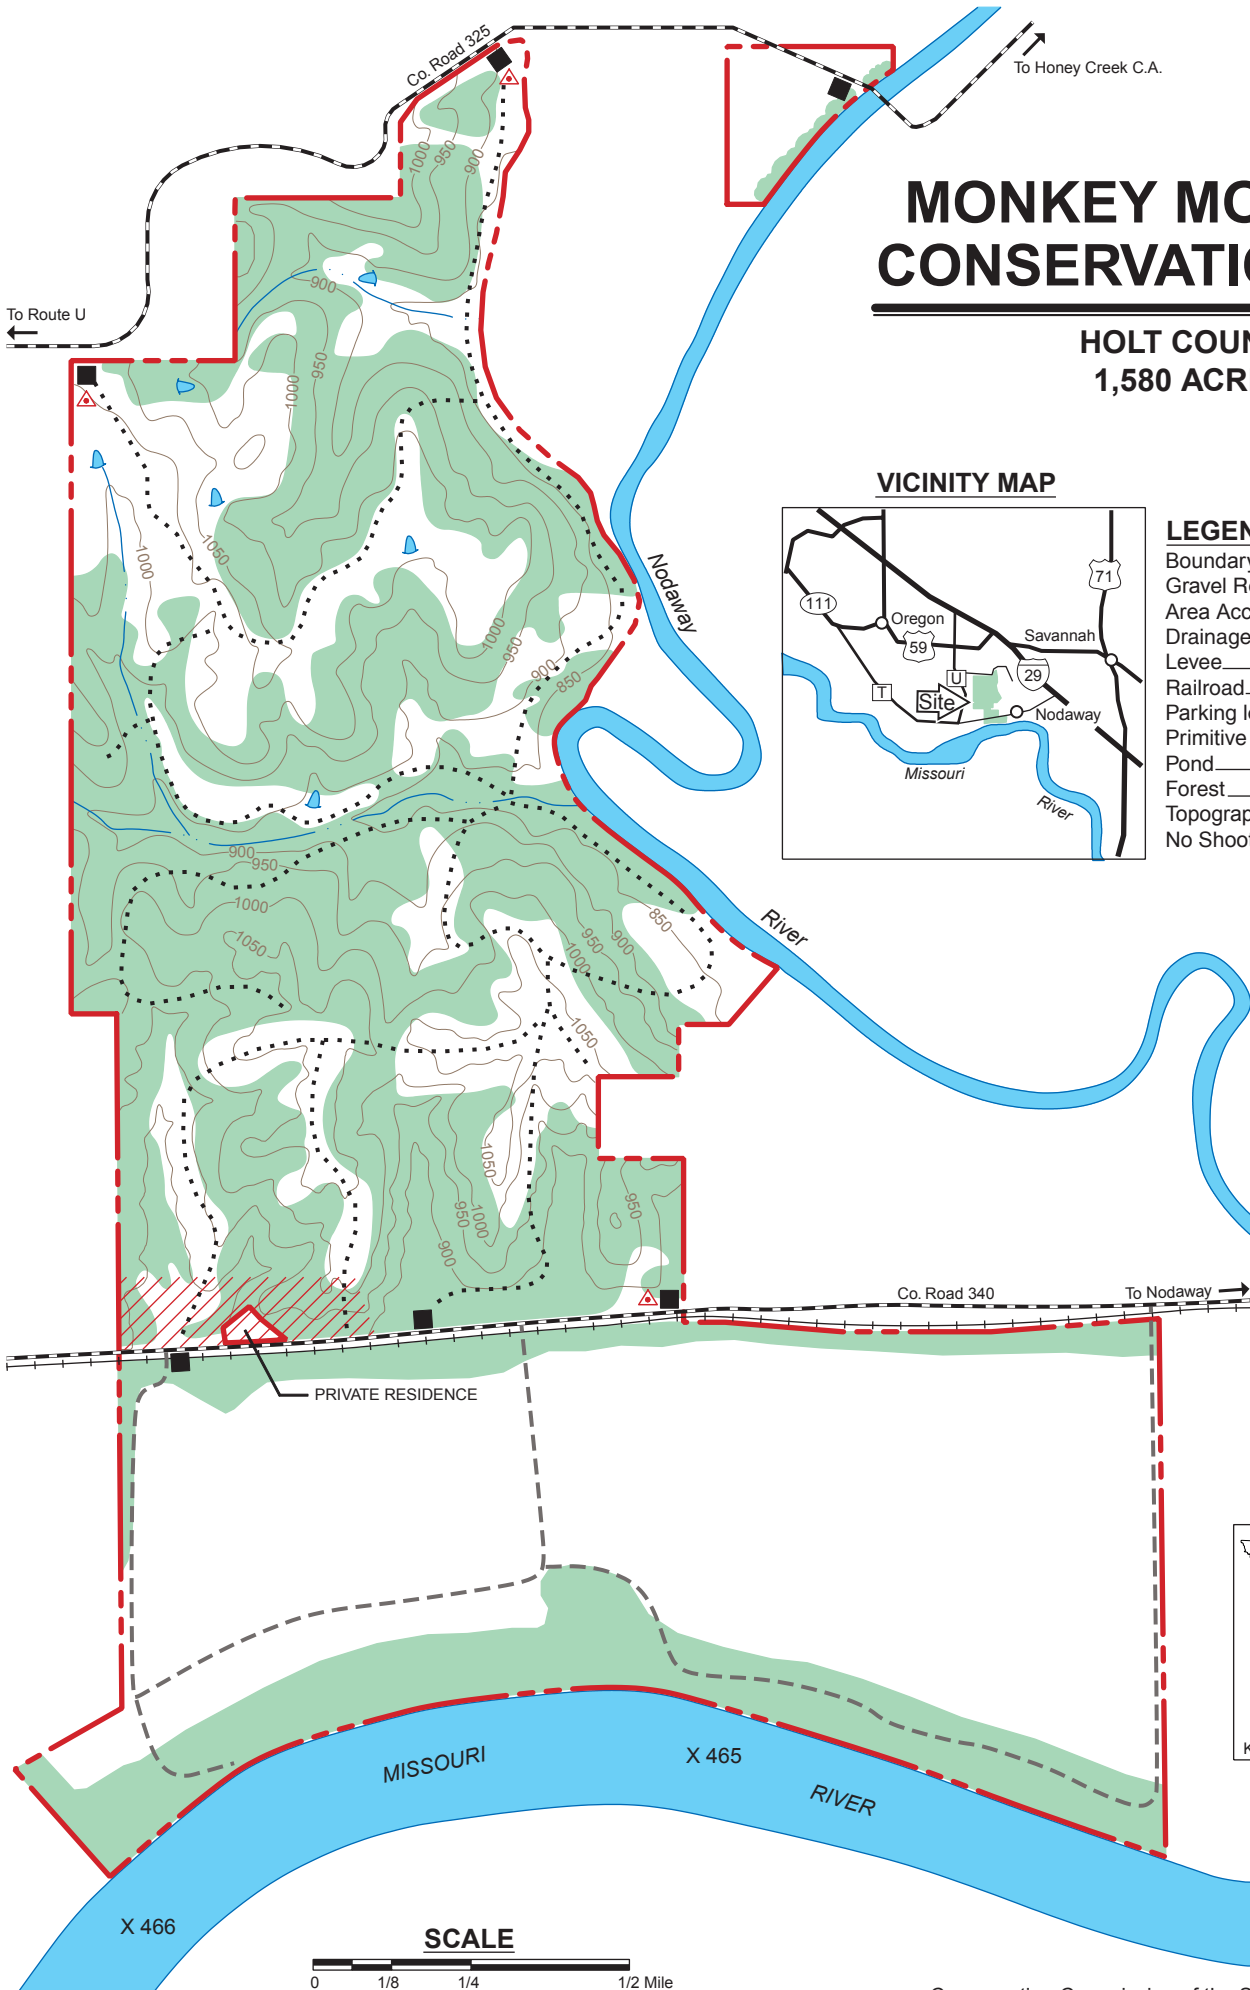

MONKEY MOUNTAIN CONSERVATION AREA

HOLT COUNTY
1,580 ACRES

VICINITY MAP

LEGEND

- Boundary
- Gravel Road
- Area Access Trail
- Drainage
- Levee
- Railroad
- Parking lot
- Primitive Camping Area
- Pond
- Forest
- Topography
- No Shooting Zone