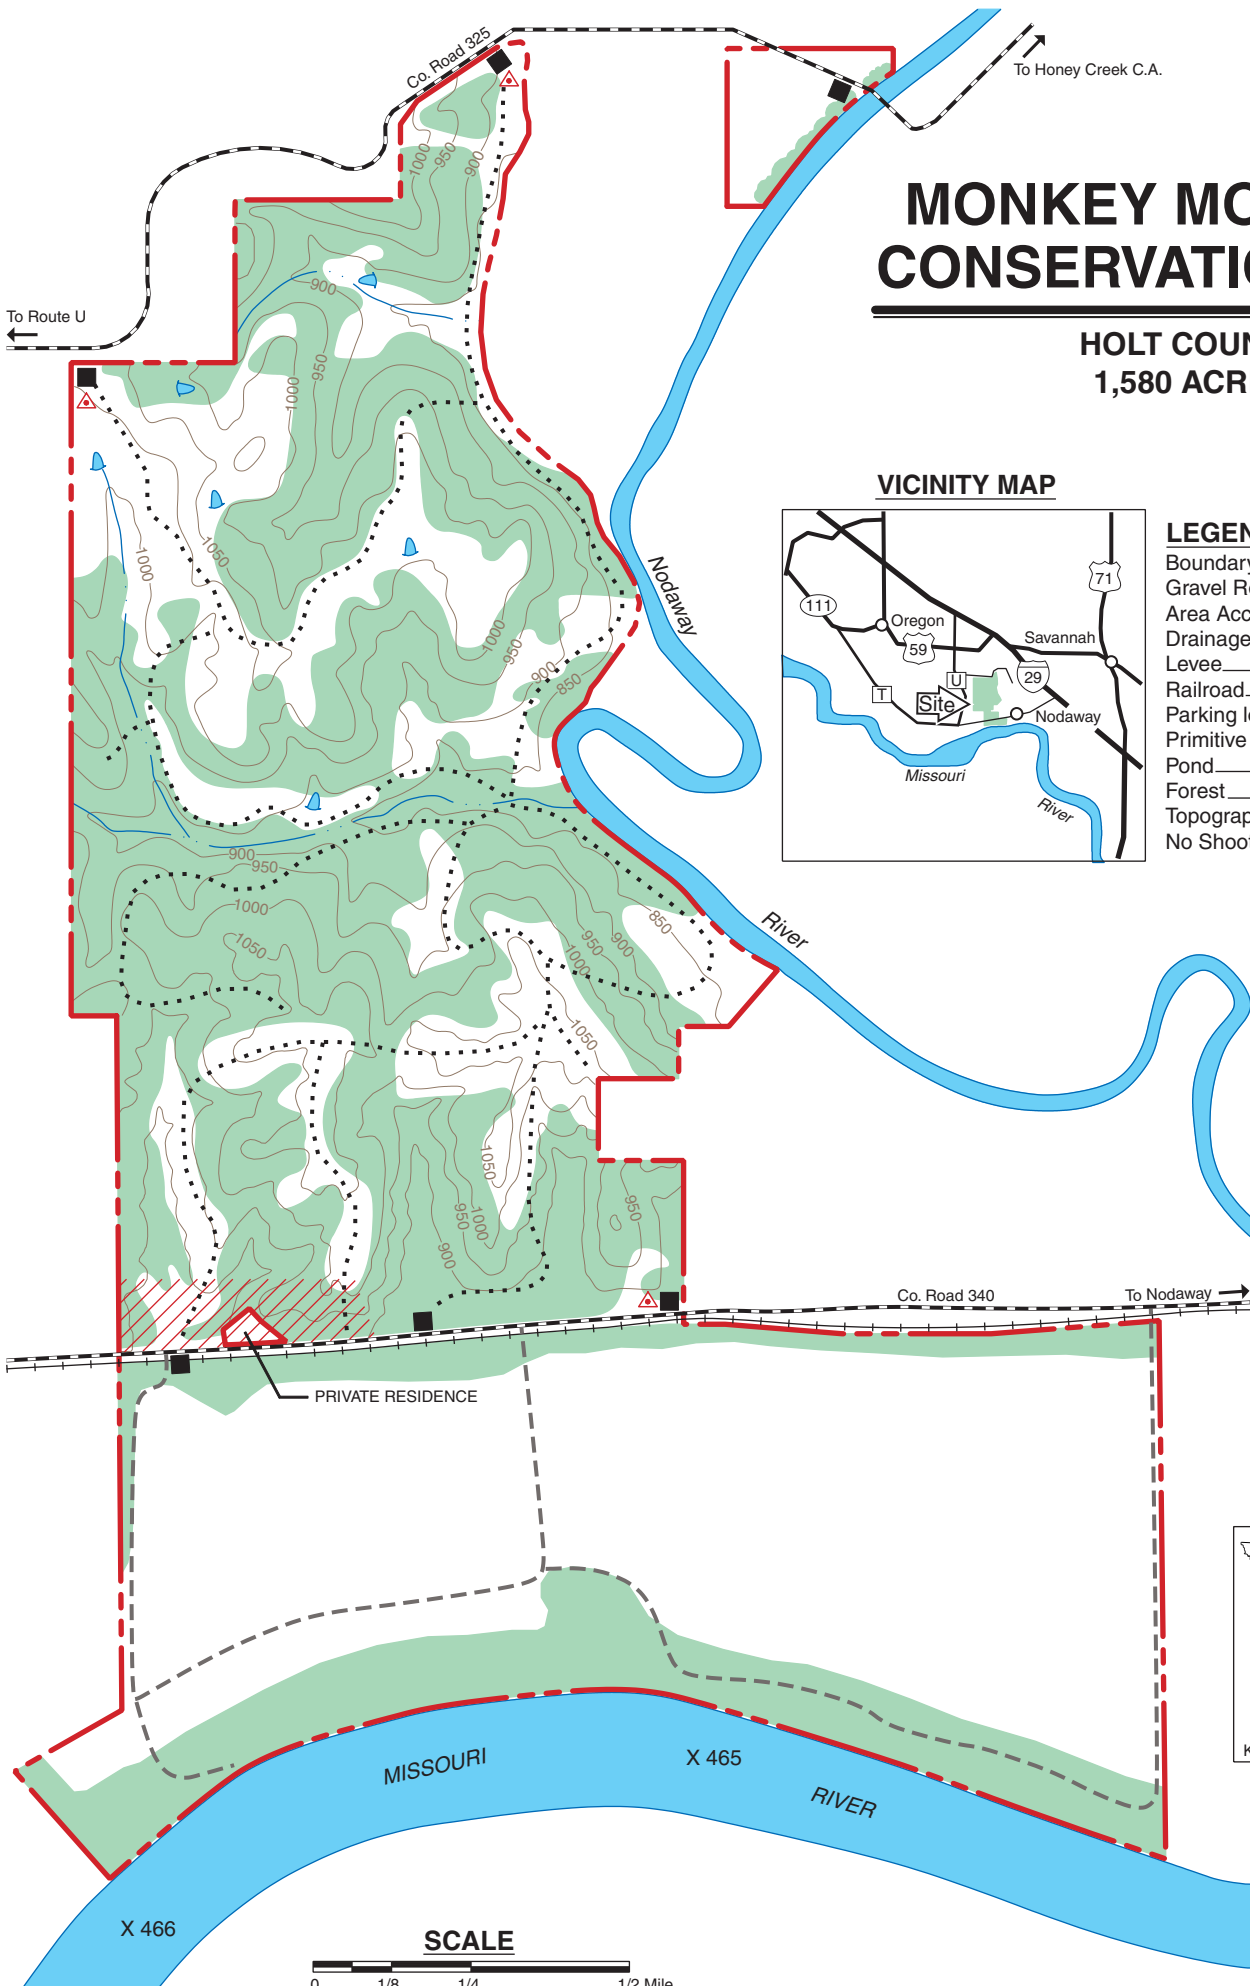

MONKEY MOUNTAIN CONSERVATION AREA

HOLT COUNTY
1,580 ACRES

VICINITY MAP

LEGEND

- Boundary
- Gravel Road
- Area Access Trail
- Drainage
- Levee
- Railroad
- Parking lot
- Primitive Camping Area
- Pond
- Forest
- Topography
- No Shooting Zone