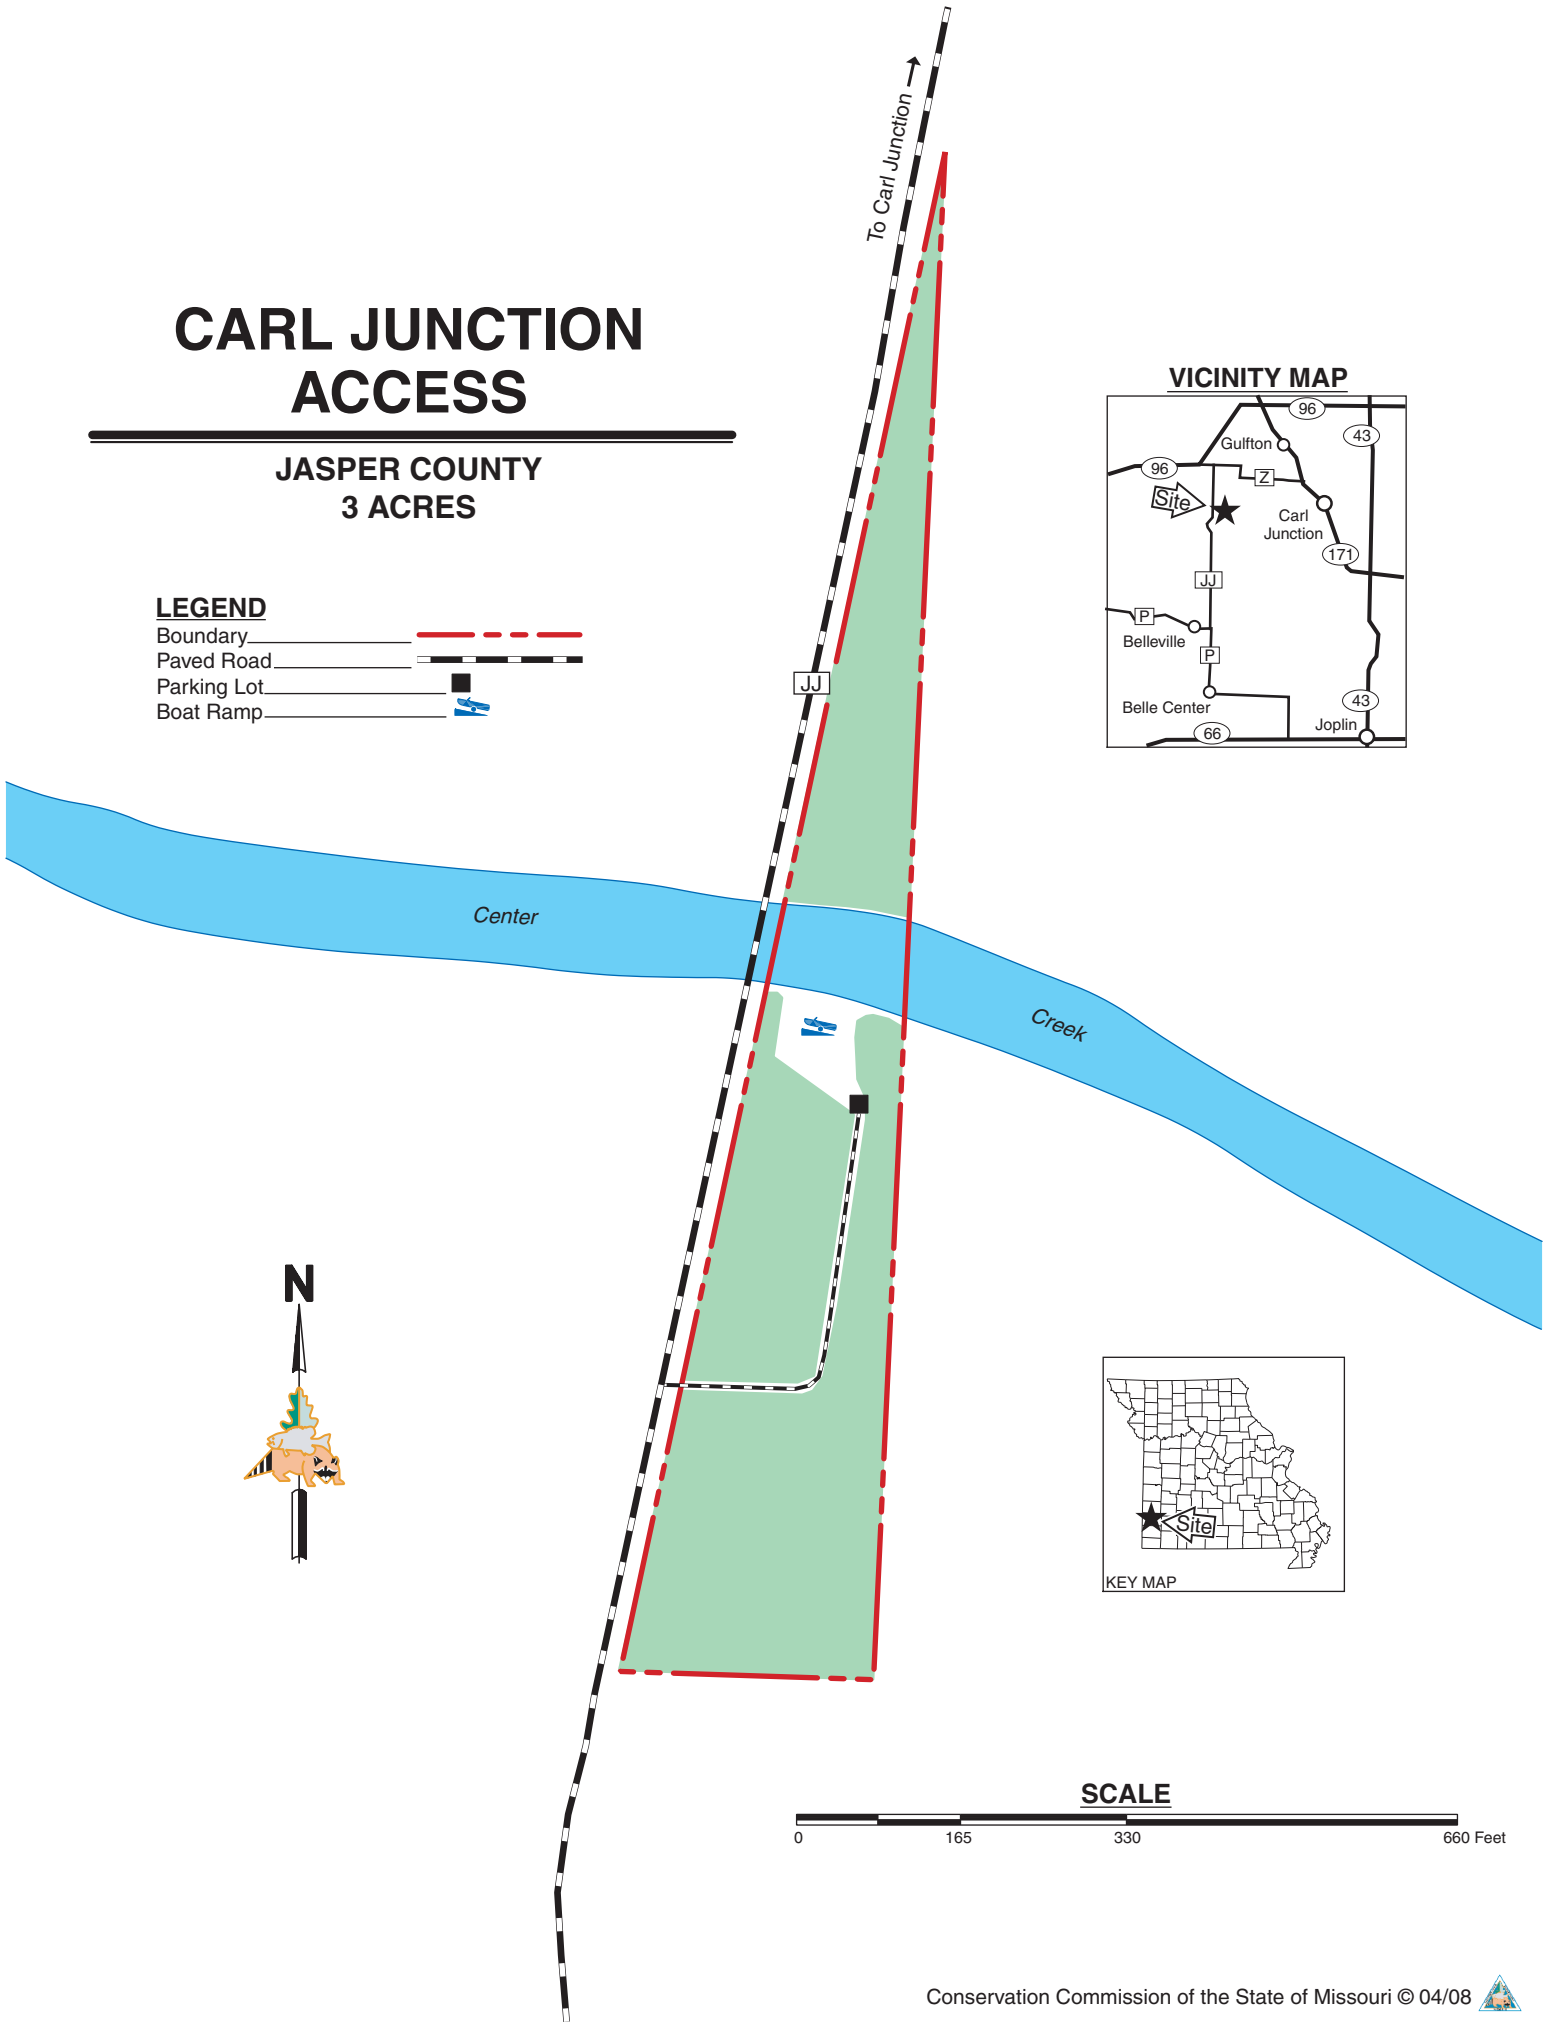

CARL JUNCTION ACCESS

JASPER COUNTY
3 ACRES

LEGEND

- Boundary 
- Paved Road 
- Parking Lot 
- Boat Ramp 

VICINITY MAP

SCALE