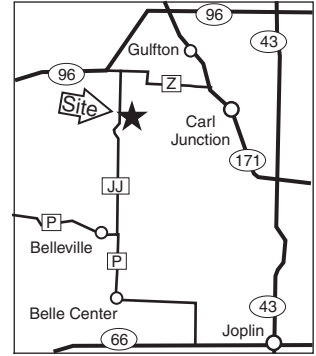

CARL JUNCTION ACCESS

JASPER COUNTY
3 ACRES

LEGEND

- Boundary 
- Paved Road 
- Parking Lot 
- Boat Ramp 

VICINITY MAP

SCALE