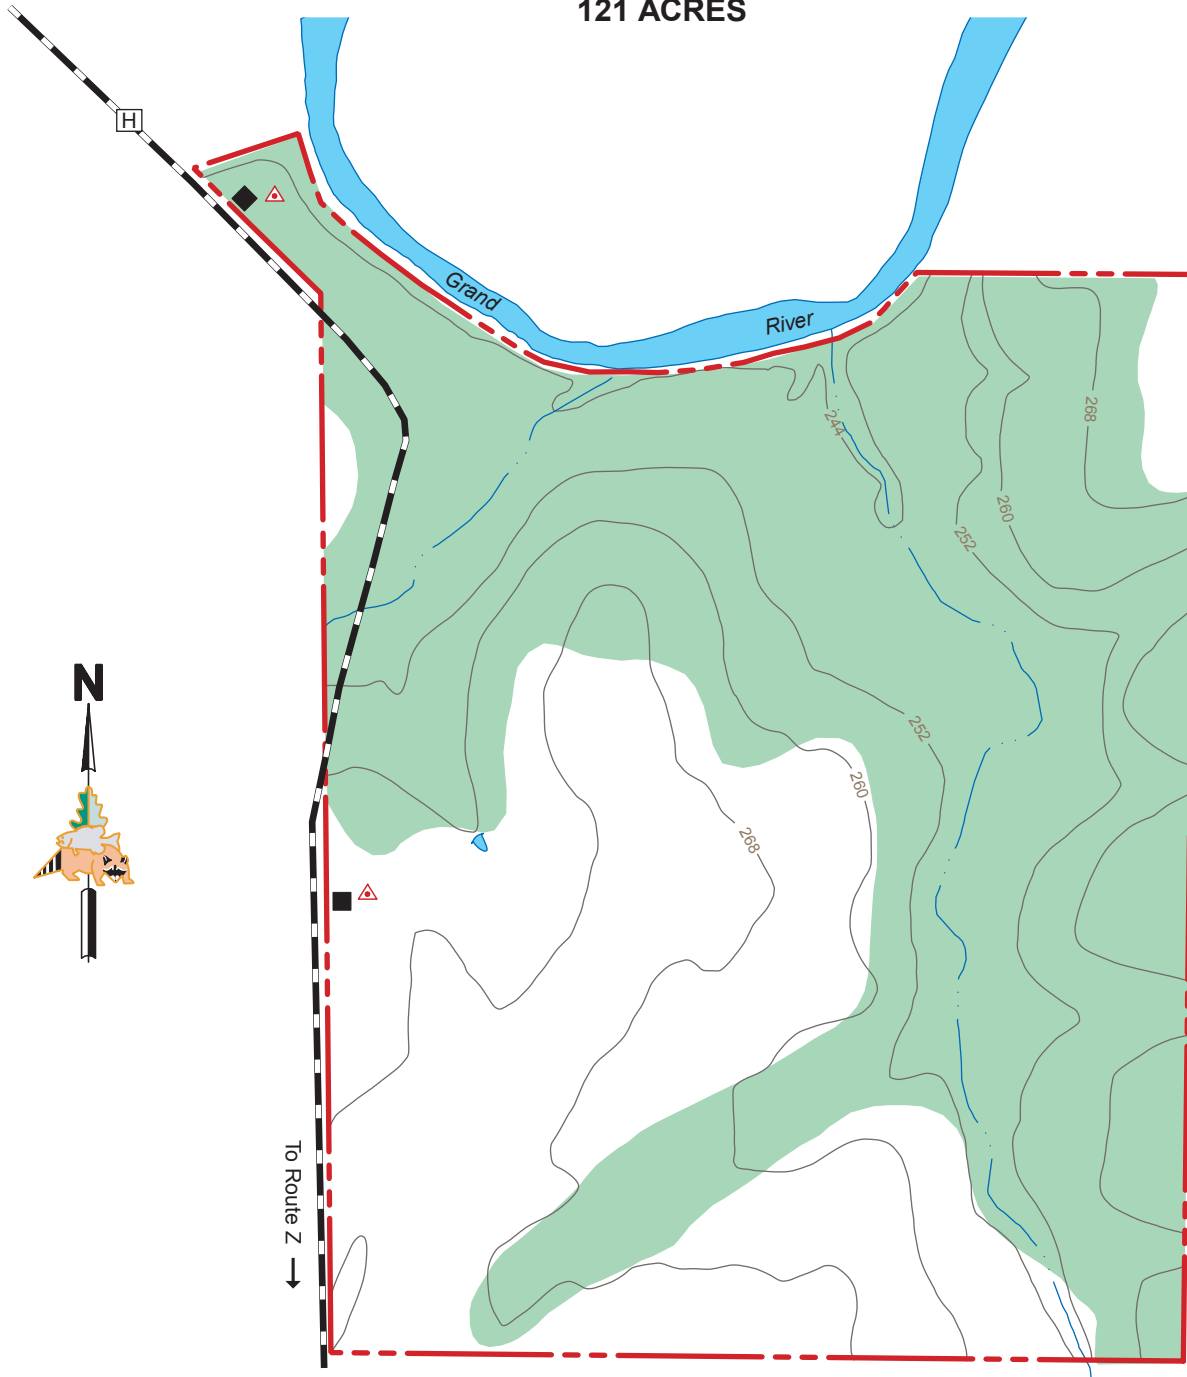

ANDY DENTON ACCESS

GENTRY COUNTY
121 ACRES

SCALE

LEGEND

Boundary	
Paved Road	
Drainage	
Parking Lot	
Primitive Camping Area	
Pond	
Forest	
Topography(in meters)	

VICINITY MAP