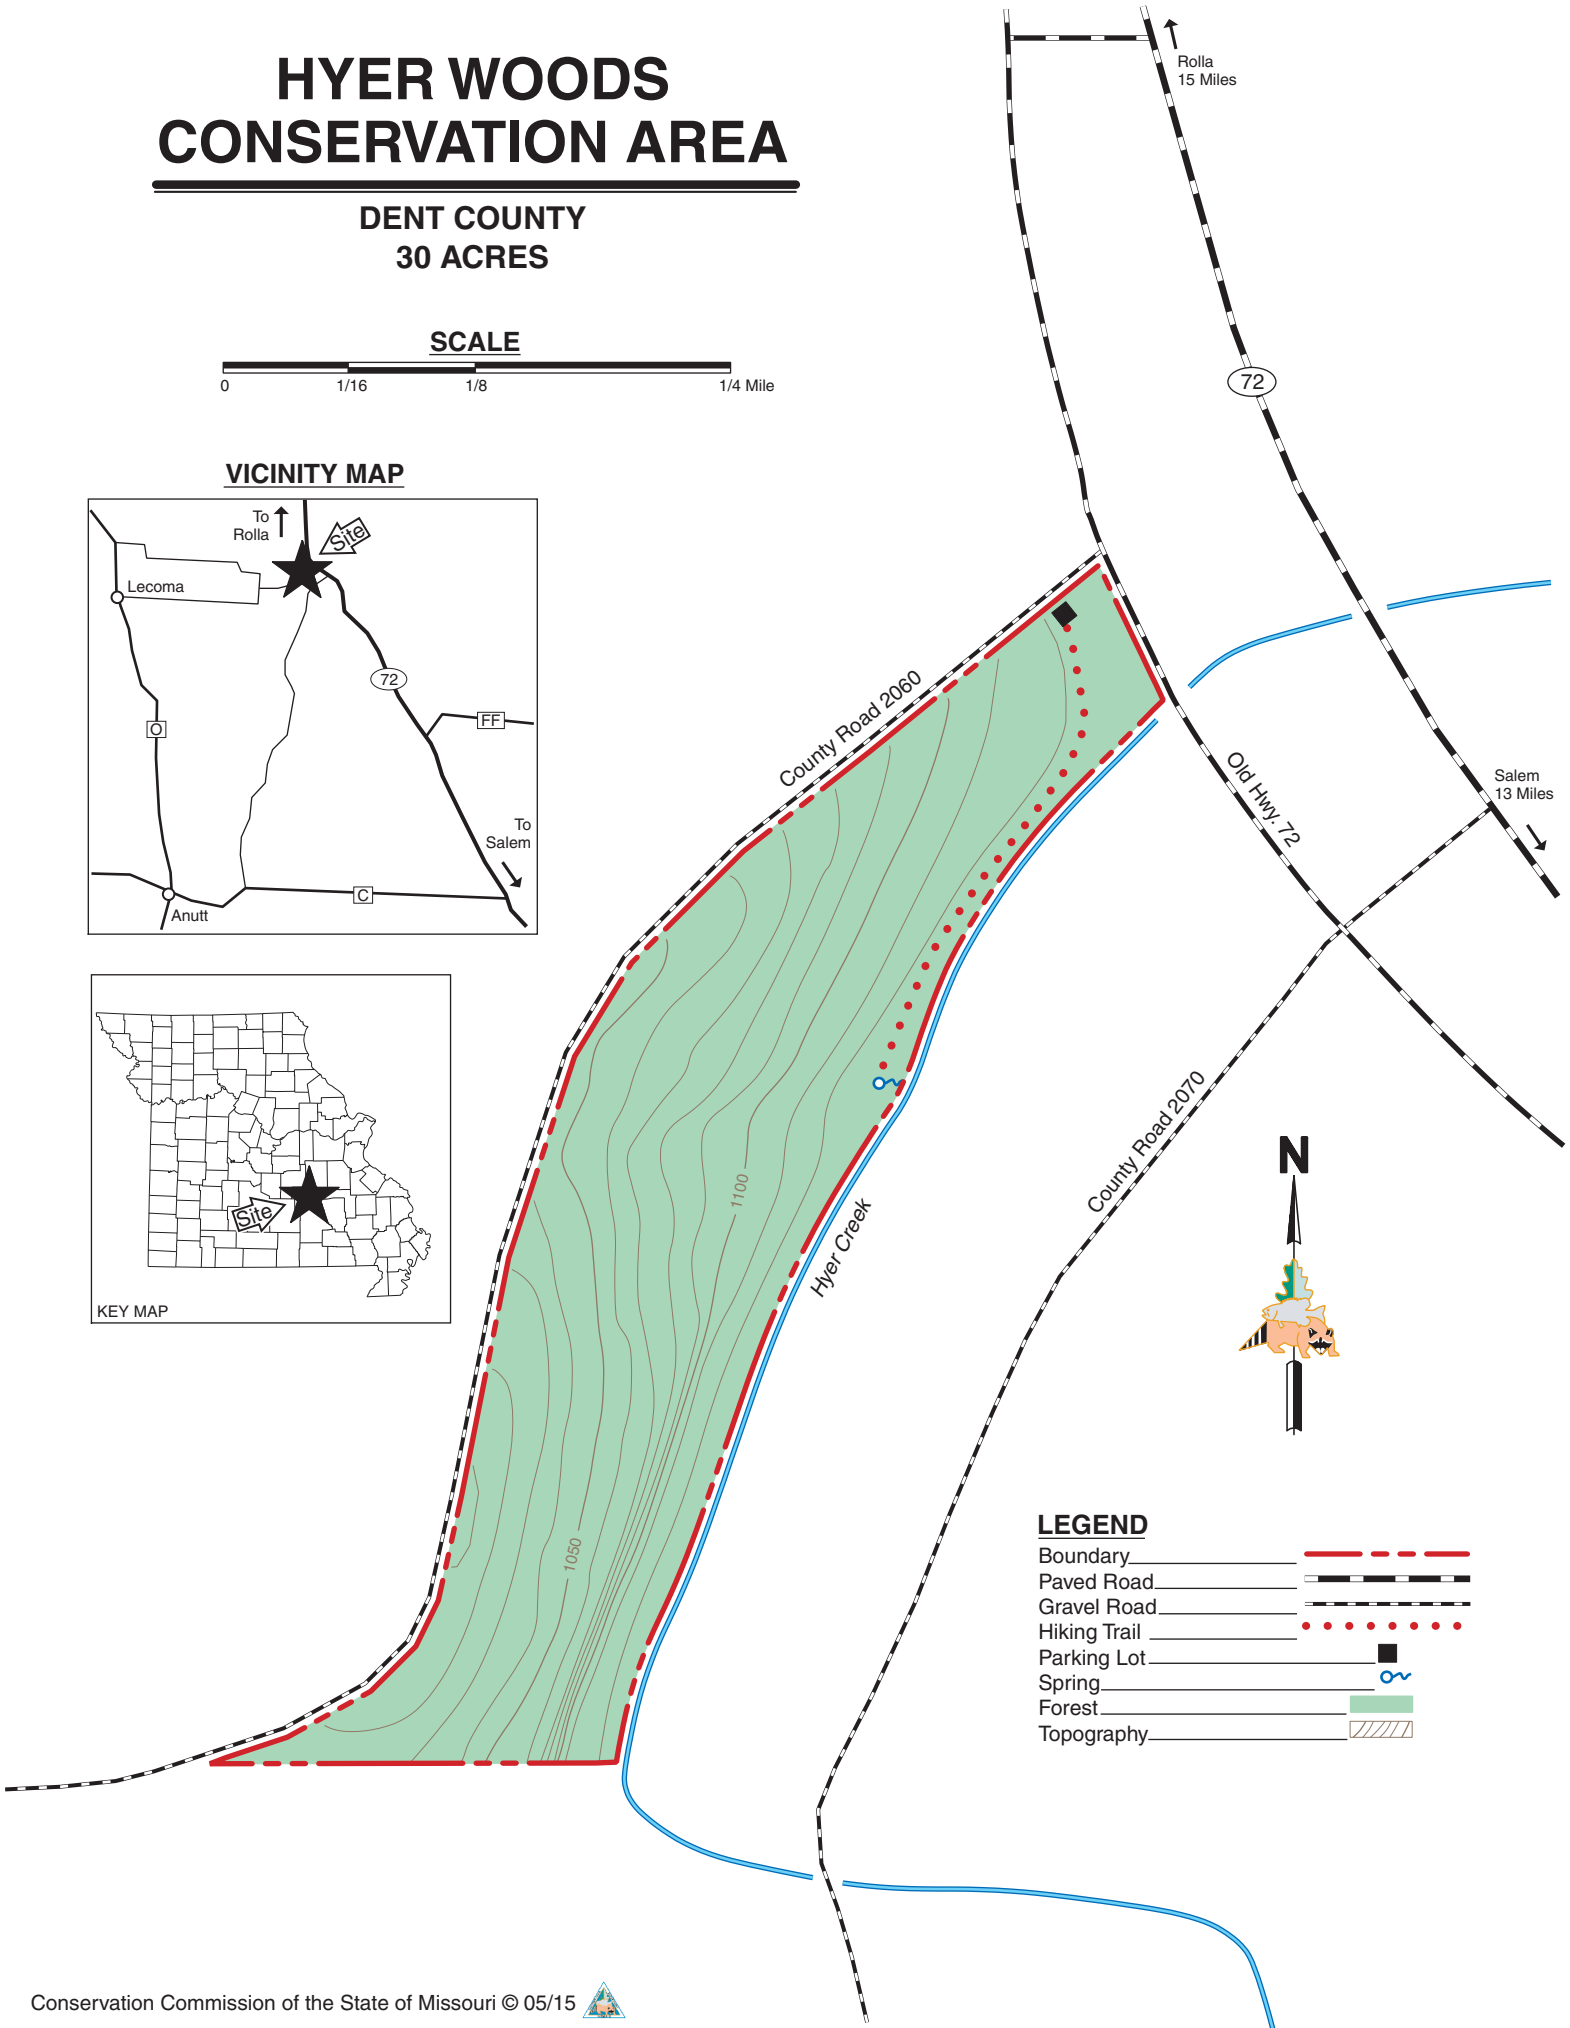

# HYER WOODS CONSERVATION AREA

DENT COUNTY  
30 ACRES

## SCALE

## VICINITY MAP

## LEGEND

- Boundary
- Paved Road
- Gravel Road
- Hiking Trail
- Parking Lot
- Spring
- Forest
- Topography