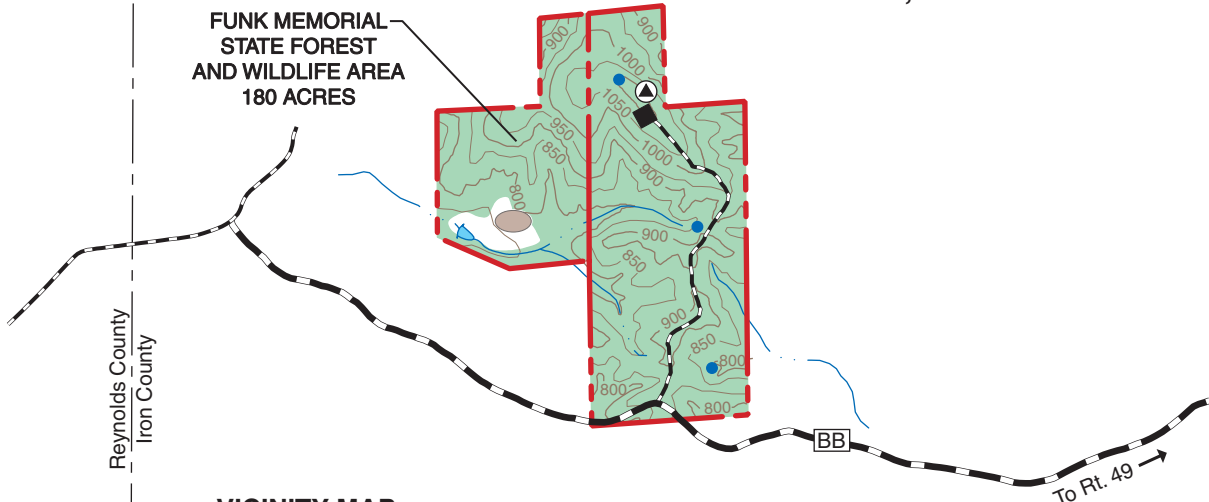

# RIVERSIDE CONSERVATION AREA

IRON, REYNOLDS, WAYNE COUNTIES  
2,768 ACRES

**VICINITY MAP**

**LEGEND**

- Boundary
- Paved Road
- Gravel Road
- Drainage
- Area Access Trail
- Parking Lot
- Pond
- Wildlife Water Hole
- Vulcan Fire Tower
- Food Plot
- Forest
- Topography

**SCALE**