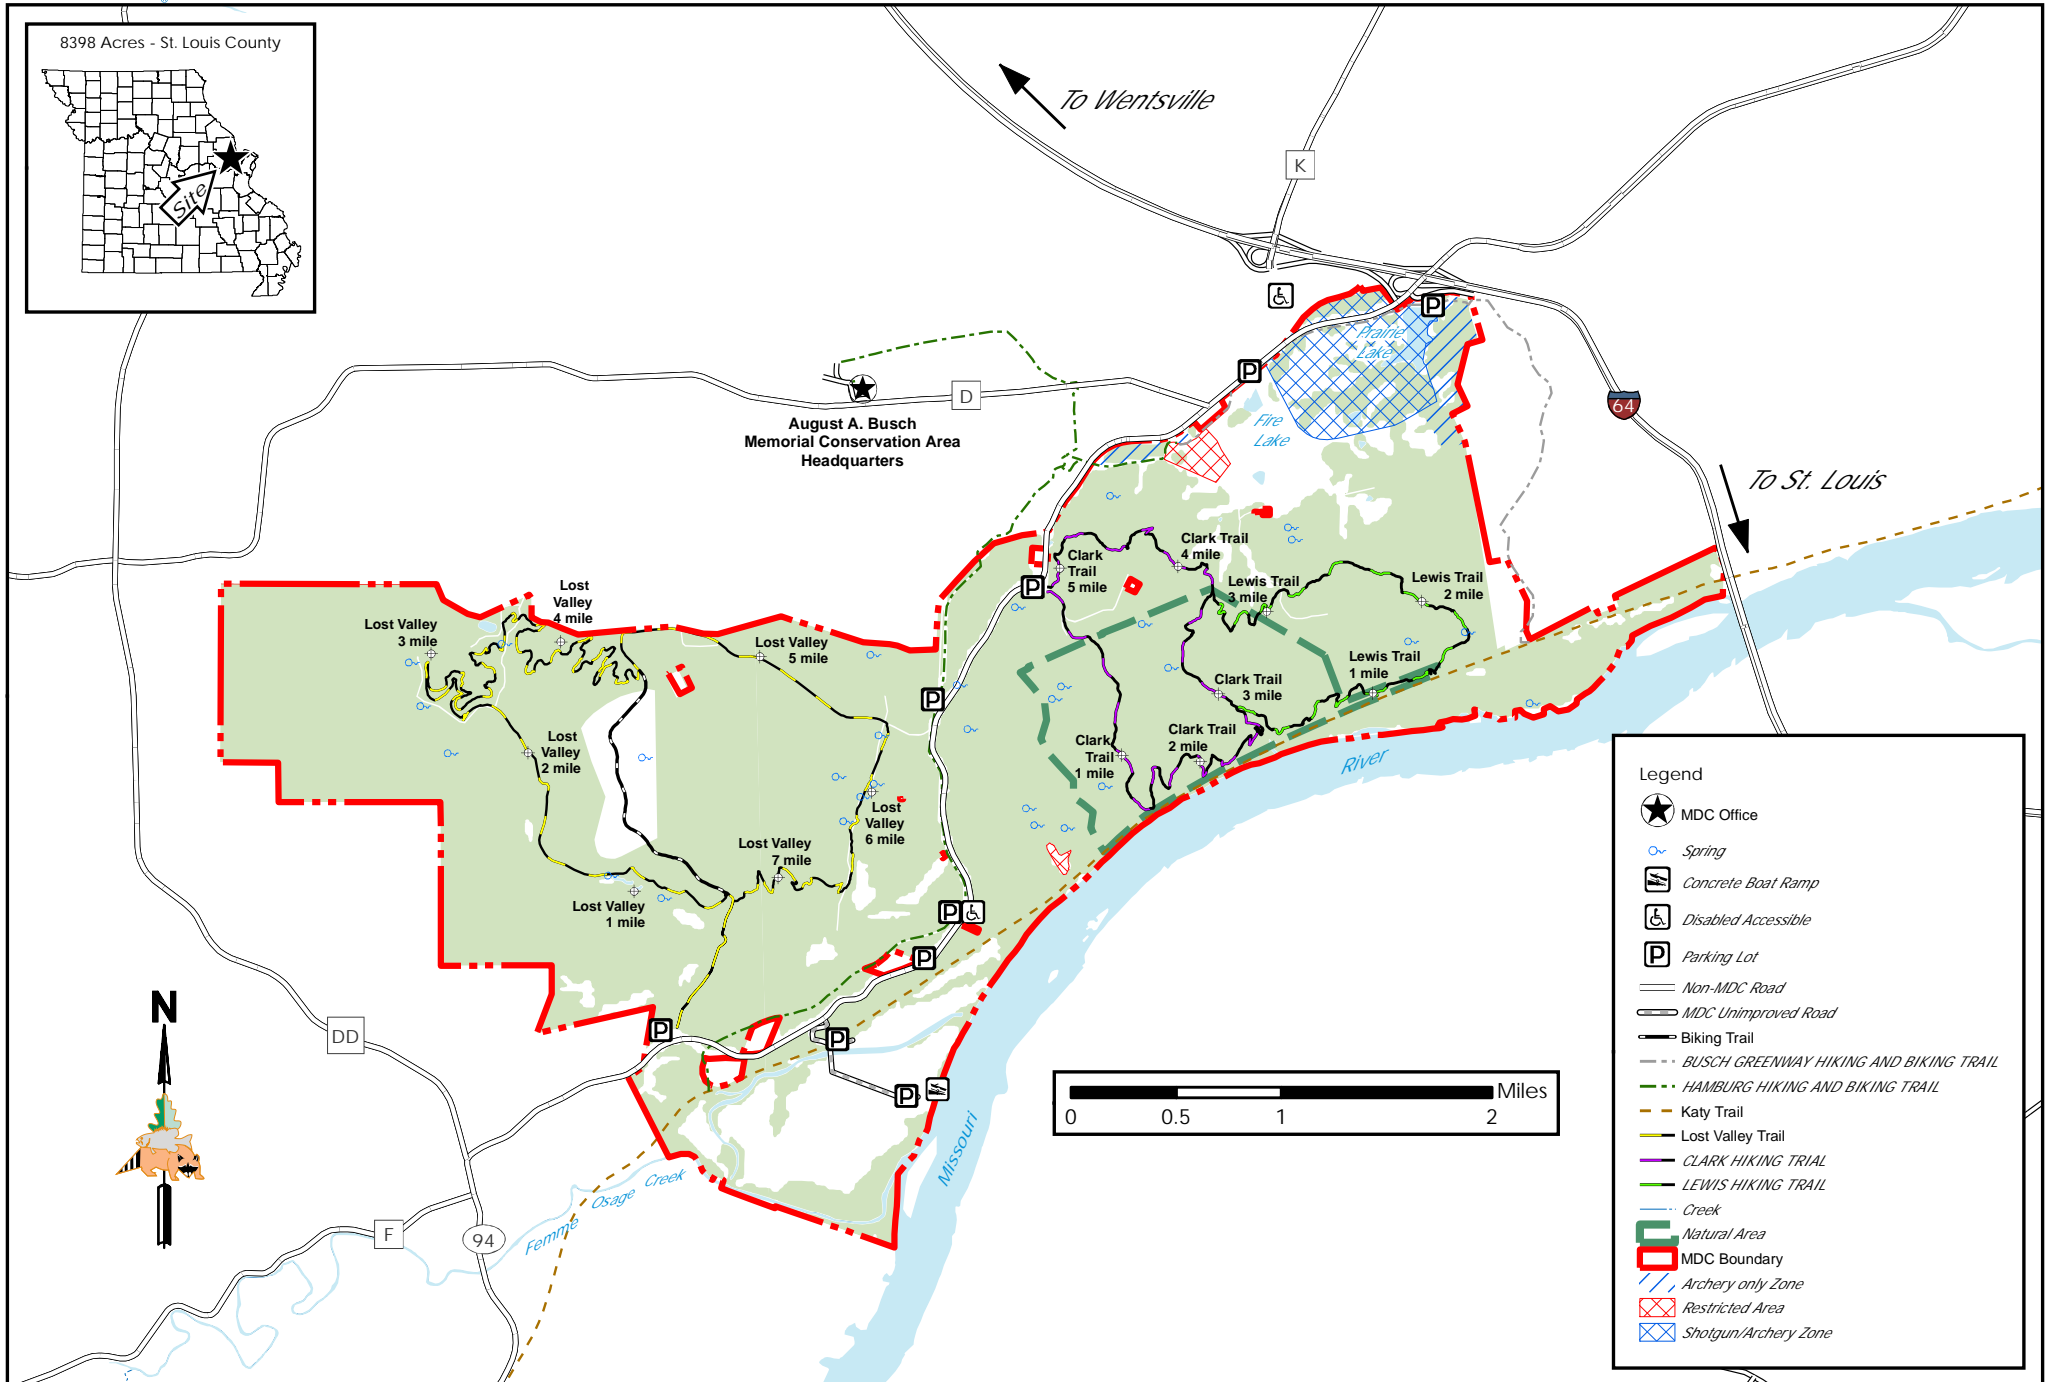

Weldon Spring Conservation Area

Conservation Commission of the State of Missouri ©

Last Updated - 12/16/2024

Legend

- MDC Office
- Spring
- Concrete Boat Ramp
- Disabled Accessible
- Parking Lot
- Non-MDC Road
- MDC Unimproved Road
- Biking Trail
- BUSCH GREENWAY HIKING AND BIKING TRAIL
- HAMBURG HIKING AND BIKING TRAIL
- Katy Trail
- Lost Valley Trail
- CLARK HIKING TRIAL
- LEWIS HIKING TRAIL
- Creek
- Natural Area
- MDC Boundary
- Archery only Zone
- Restricted Area
- Shotgun/Archery Zone

MAP DISCLAIMER: Although all data in this map have been compiled by the Missouri Department of Conservation, no warranty, expressed or implied, is made by the department as to the accuracy of the data and related materials. The act of distribution shall not constitute any such warranty, and no responsibility is assumed by the department in the use of these data or related materials.