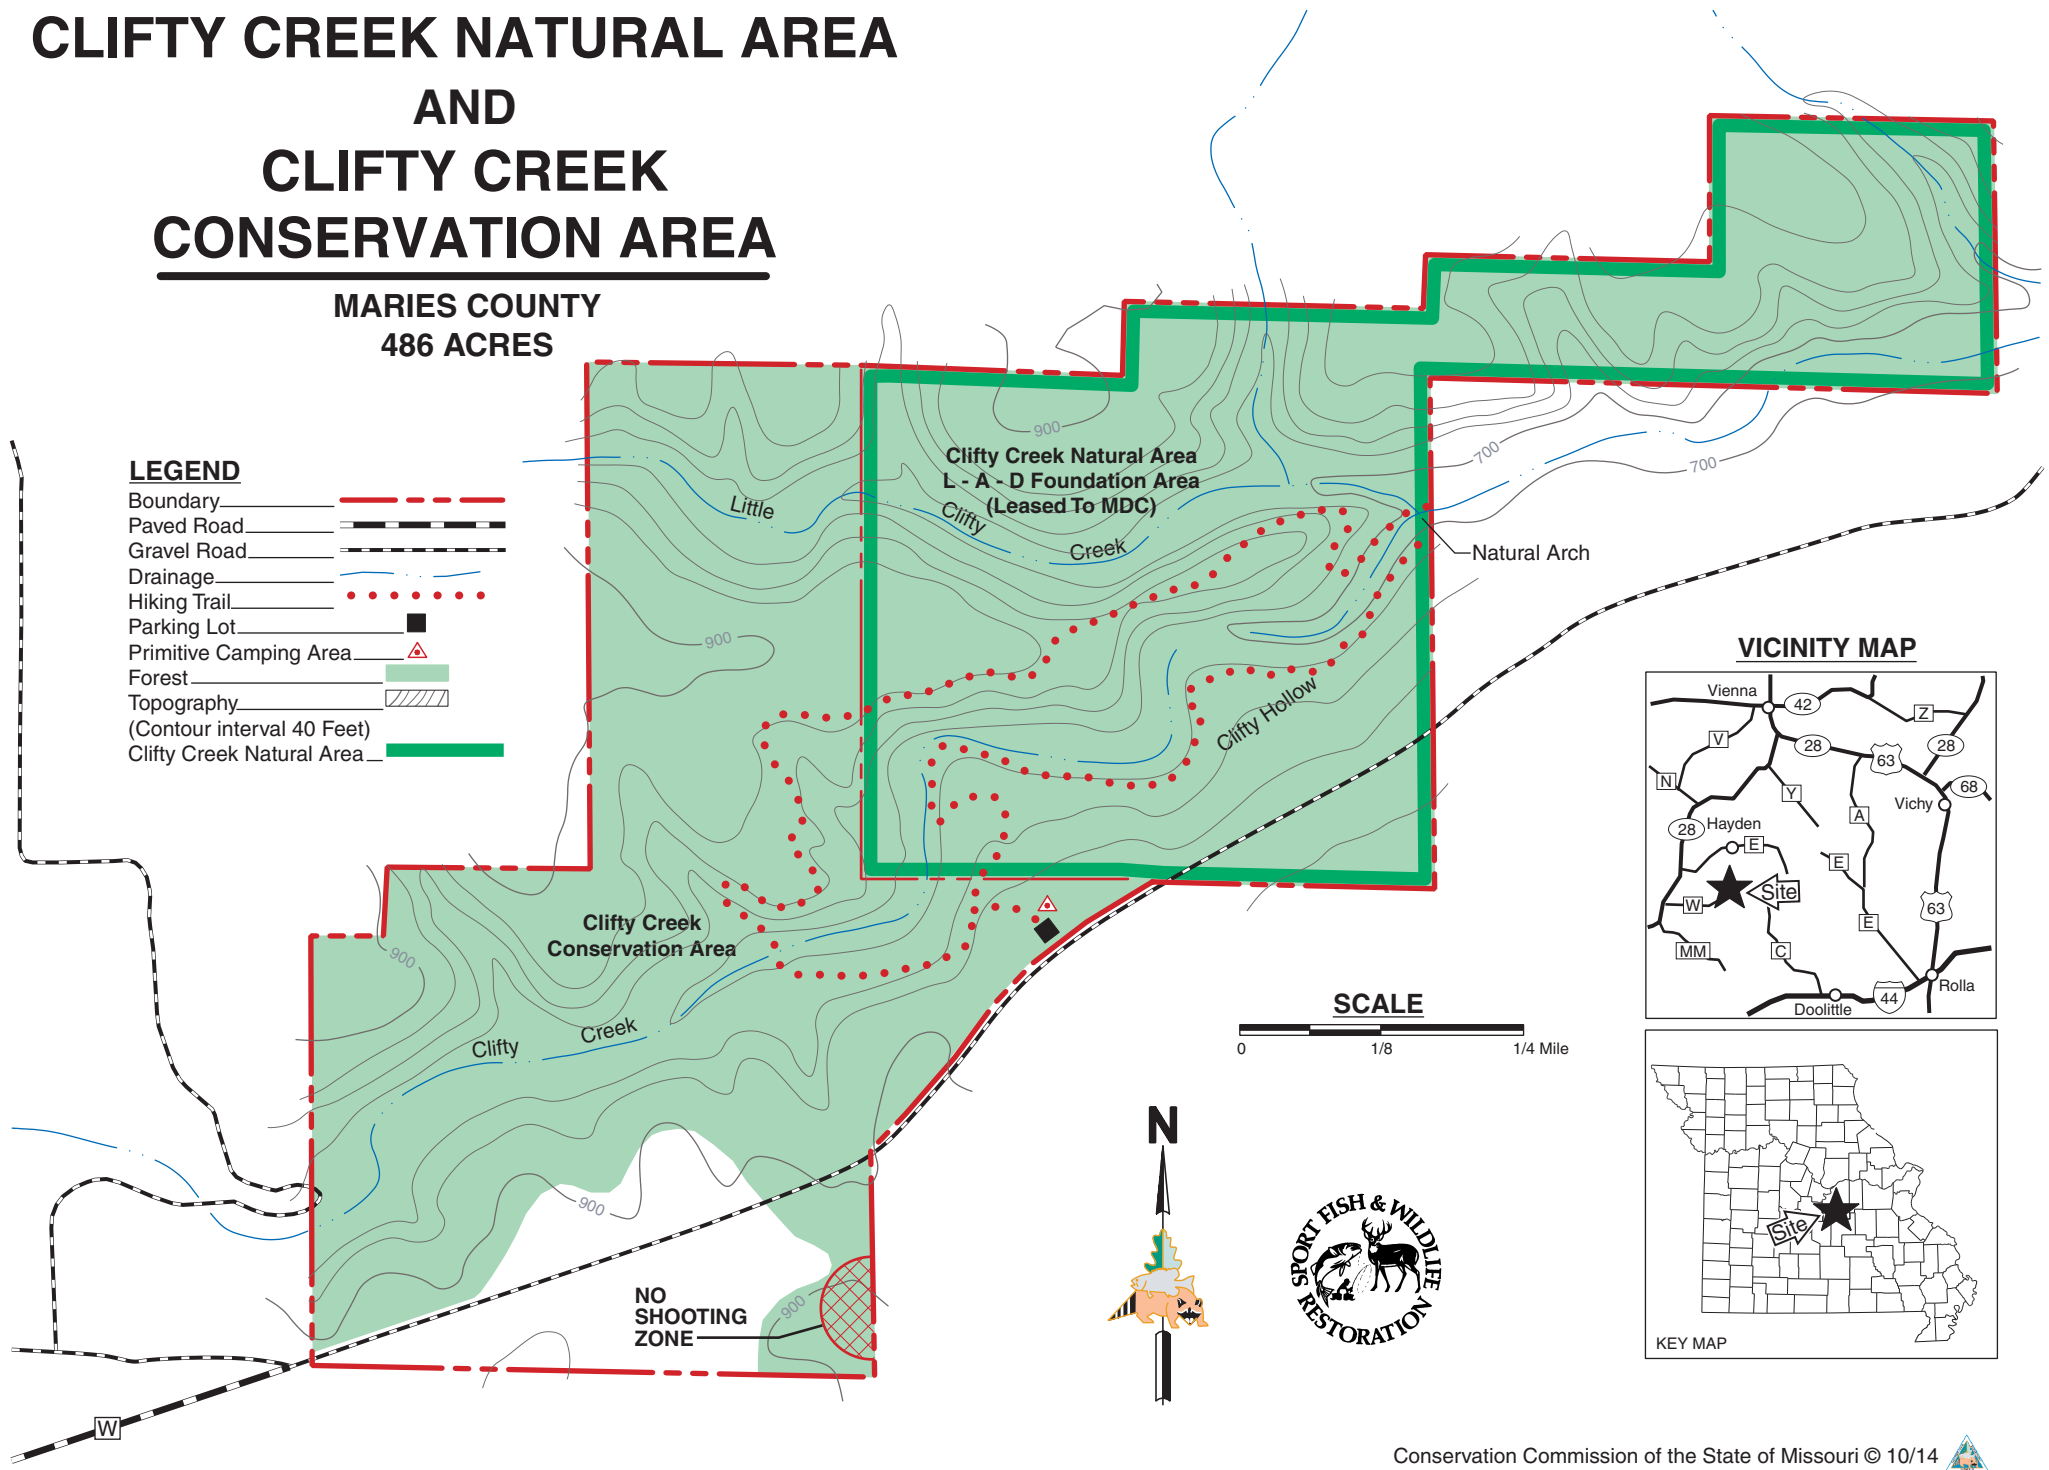

CLIFTY CREEK NATURAL AREA AND CLIFTY CREEK CONSERVATION AREA

MARIES COUNTY
486 ACRES

LEGEND

- Boundary
- Paved Road
- Gravel Road
- Drainage
- Hiking Trail
- Parking Lot
- Primitive Camping Area
- Forest
- Topography (Contour interval 40 Feet)
- Clifty Creek Natural Area

VICINITY MAP