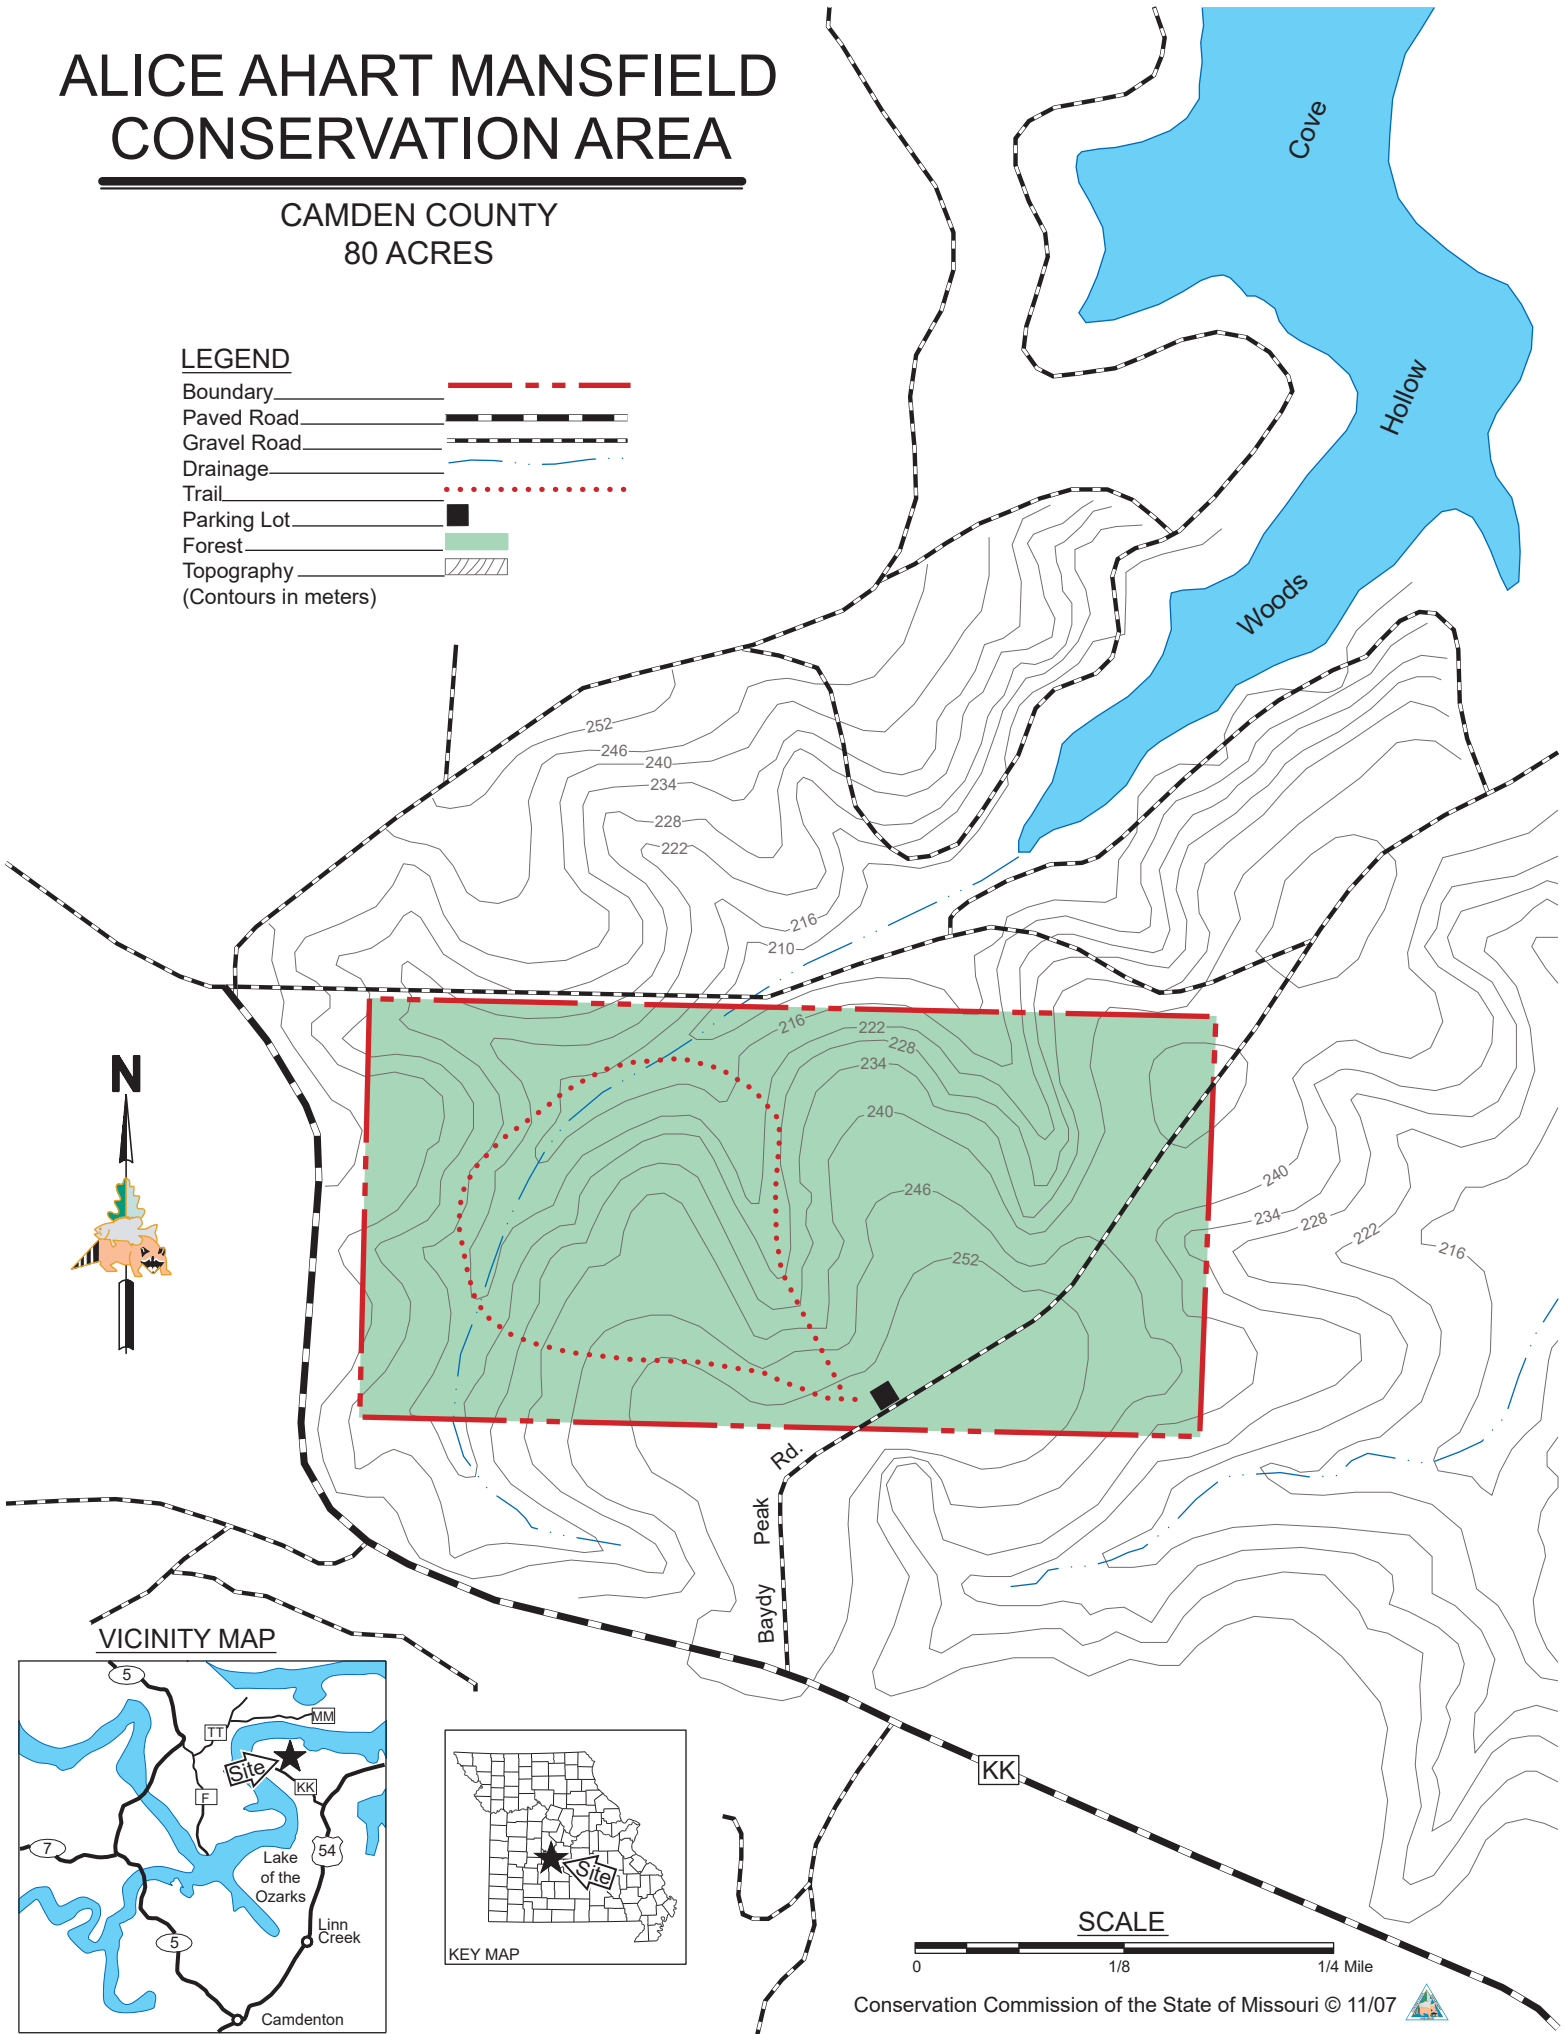

ALICE AHART MANSFIELD CONSERVATION AREA

CAMDEN COUNTY
80 ACRES

LEGEND

Boundary	
Paved Road	
Gravel Road	
Drainage	
Trail	
Parking Lot	
Forest	
Topography (Contours in meters)	

VICINITY MAP

SCALE