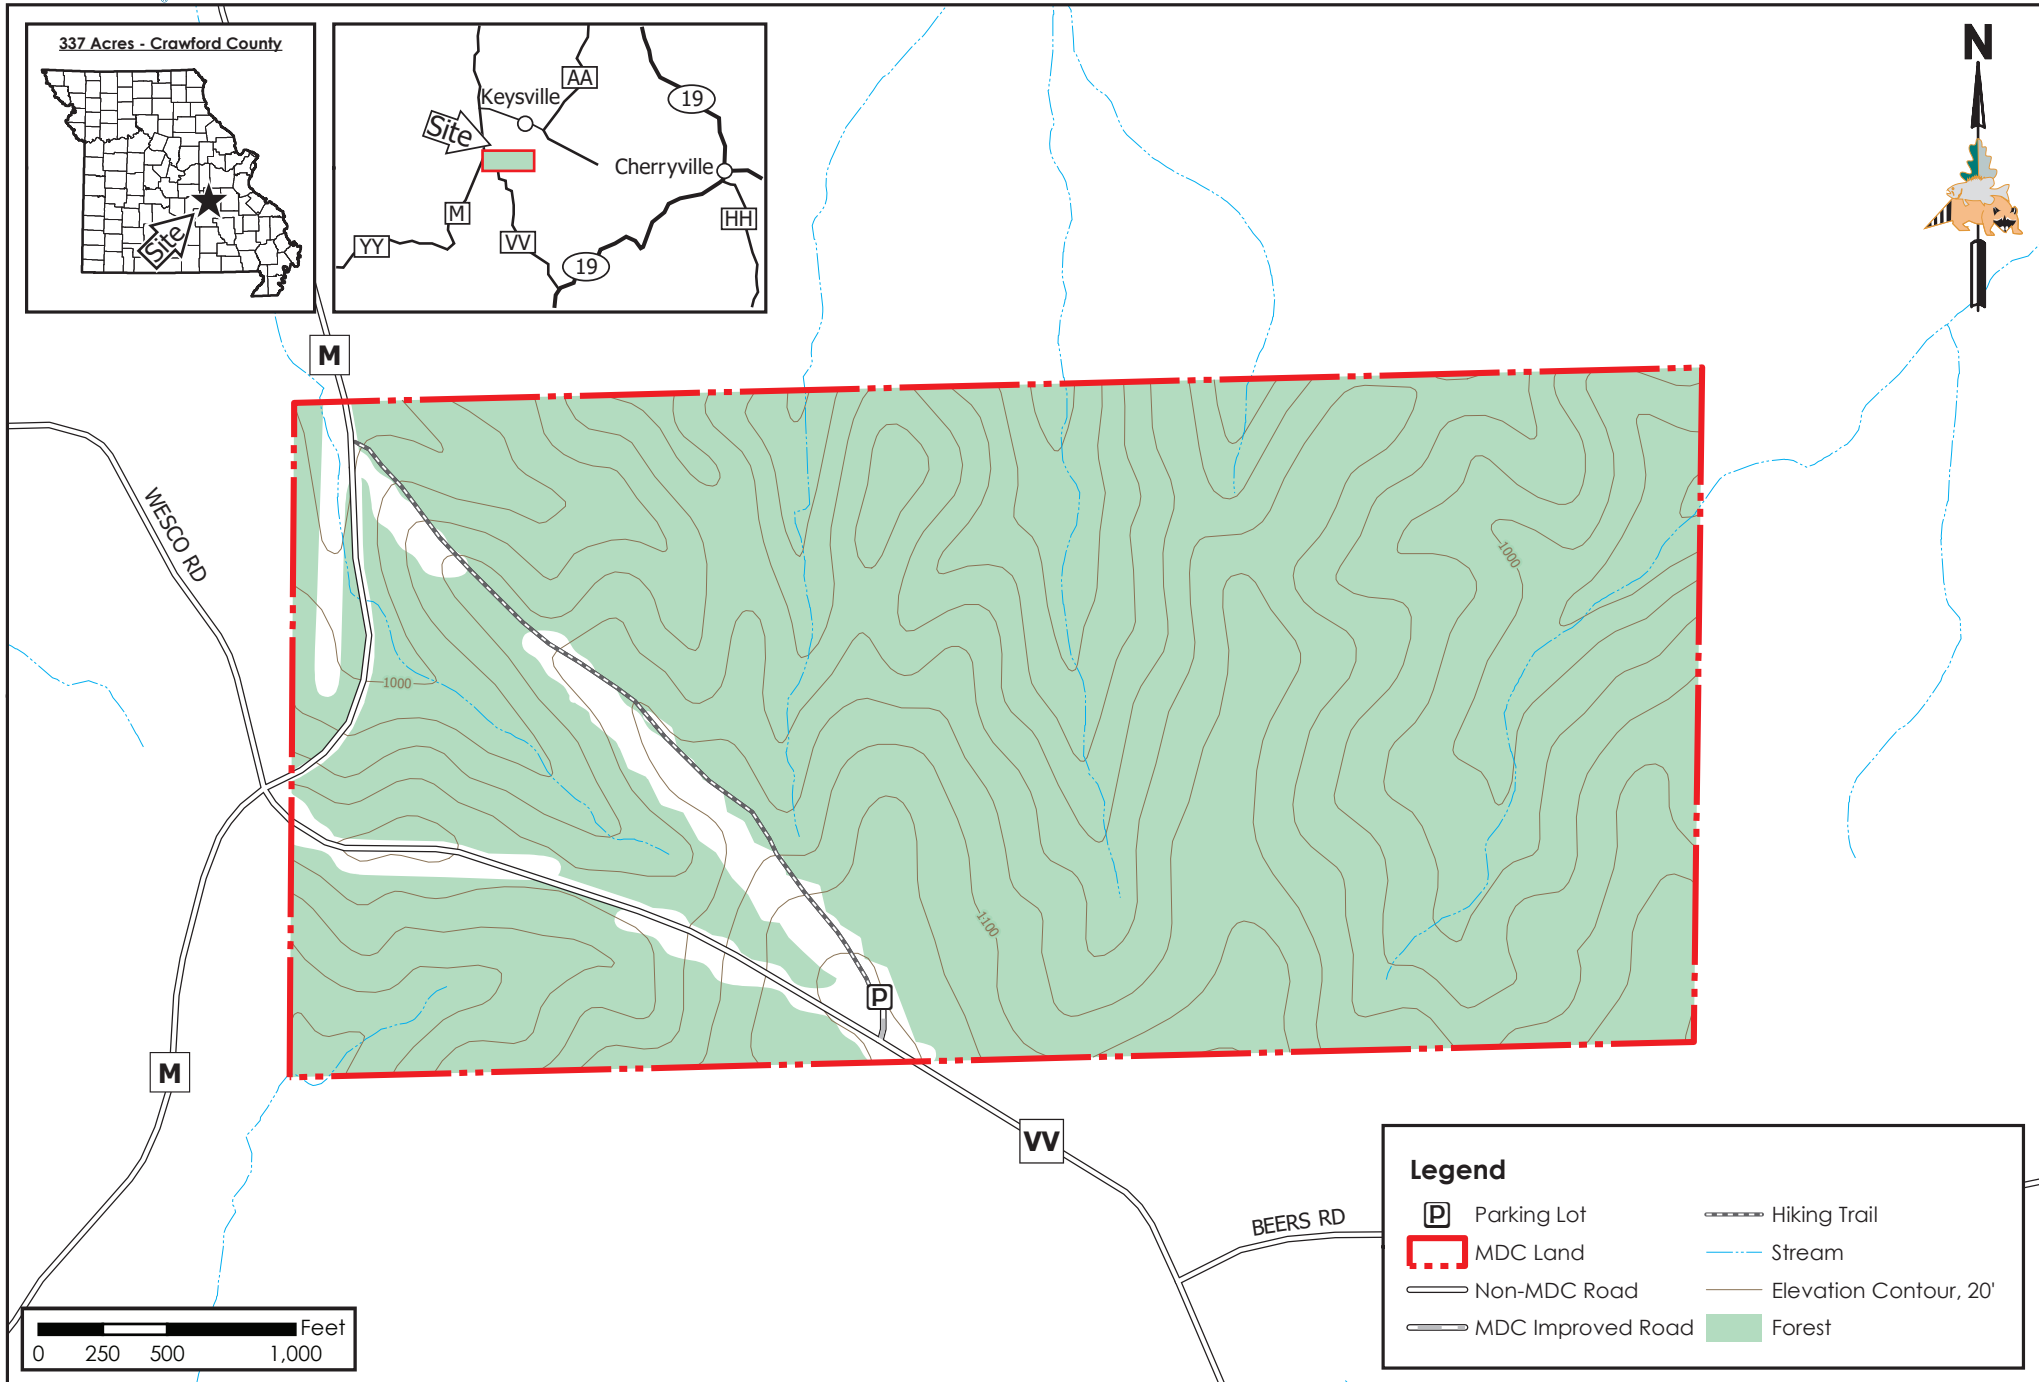

Crooked Creek CA

Conservation Commission of the State of Missouri ©

Last Updated - 4/2/2019

Legend

Parking Lot	Hiking Trail
MDC Land	Stream
Non-MDC Road	Elevation Contour, 20'
MDC Improved Road	Forest

MAP DISCLAIMER: Although all data in this map have been compiled by the Missouri Department of Conservation, no warranty, expressed or implied, is made by the department as to the accuracy of the data and related materials. The act of distribution shall not constitute any such warranty, and no responsibility is assumed by the department in the use of these data or related materials.