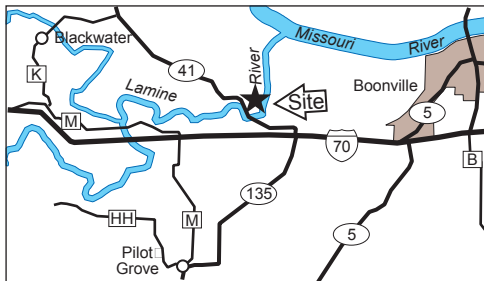

DE BOURGMONT ACCESS

COOPER COUNTY
3 ACRES

LEGEND

- Boundary 
- Paved Road 
- Gravel Road 
- Parking Lot 
- Privy 
- Boat Ramp 
- Disabled Accessible 

SCALE

VICINITY MAP

KEY MAP

2 MILES TO I-70 →