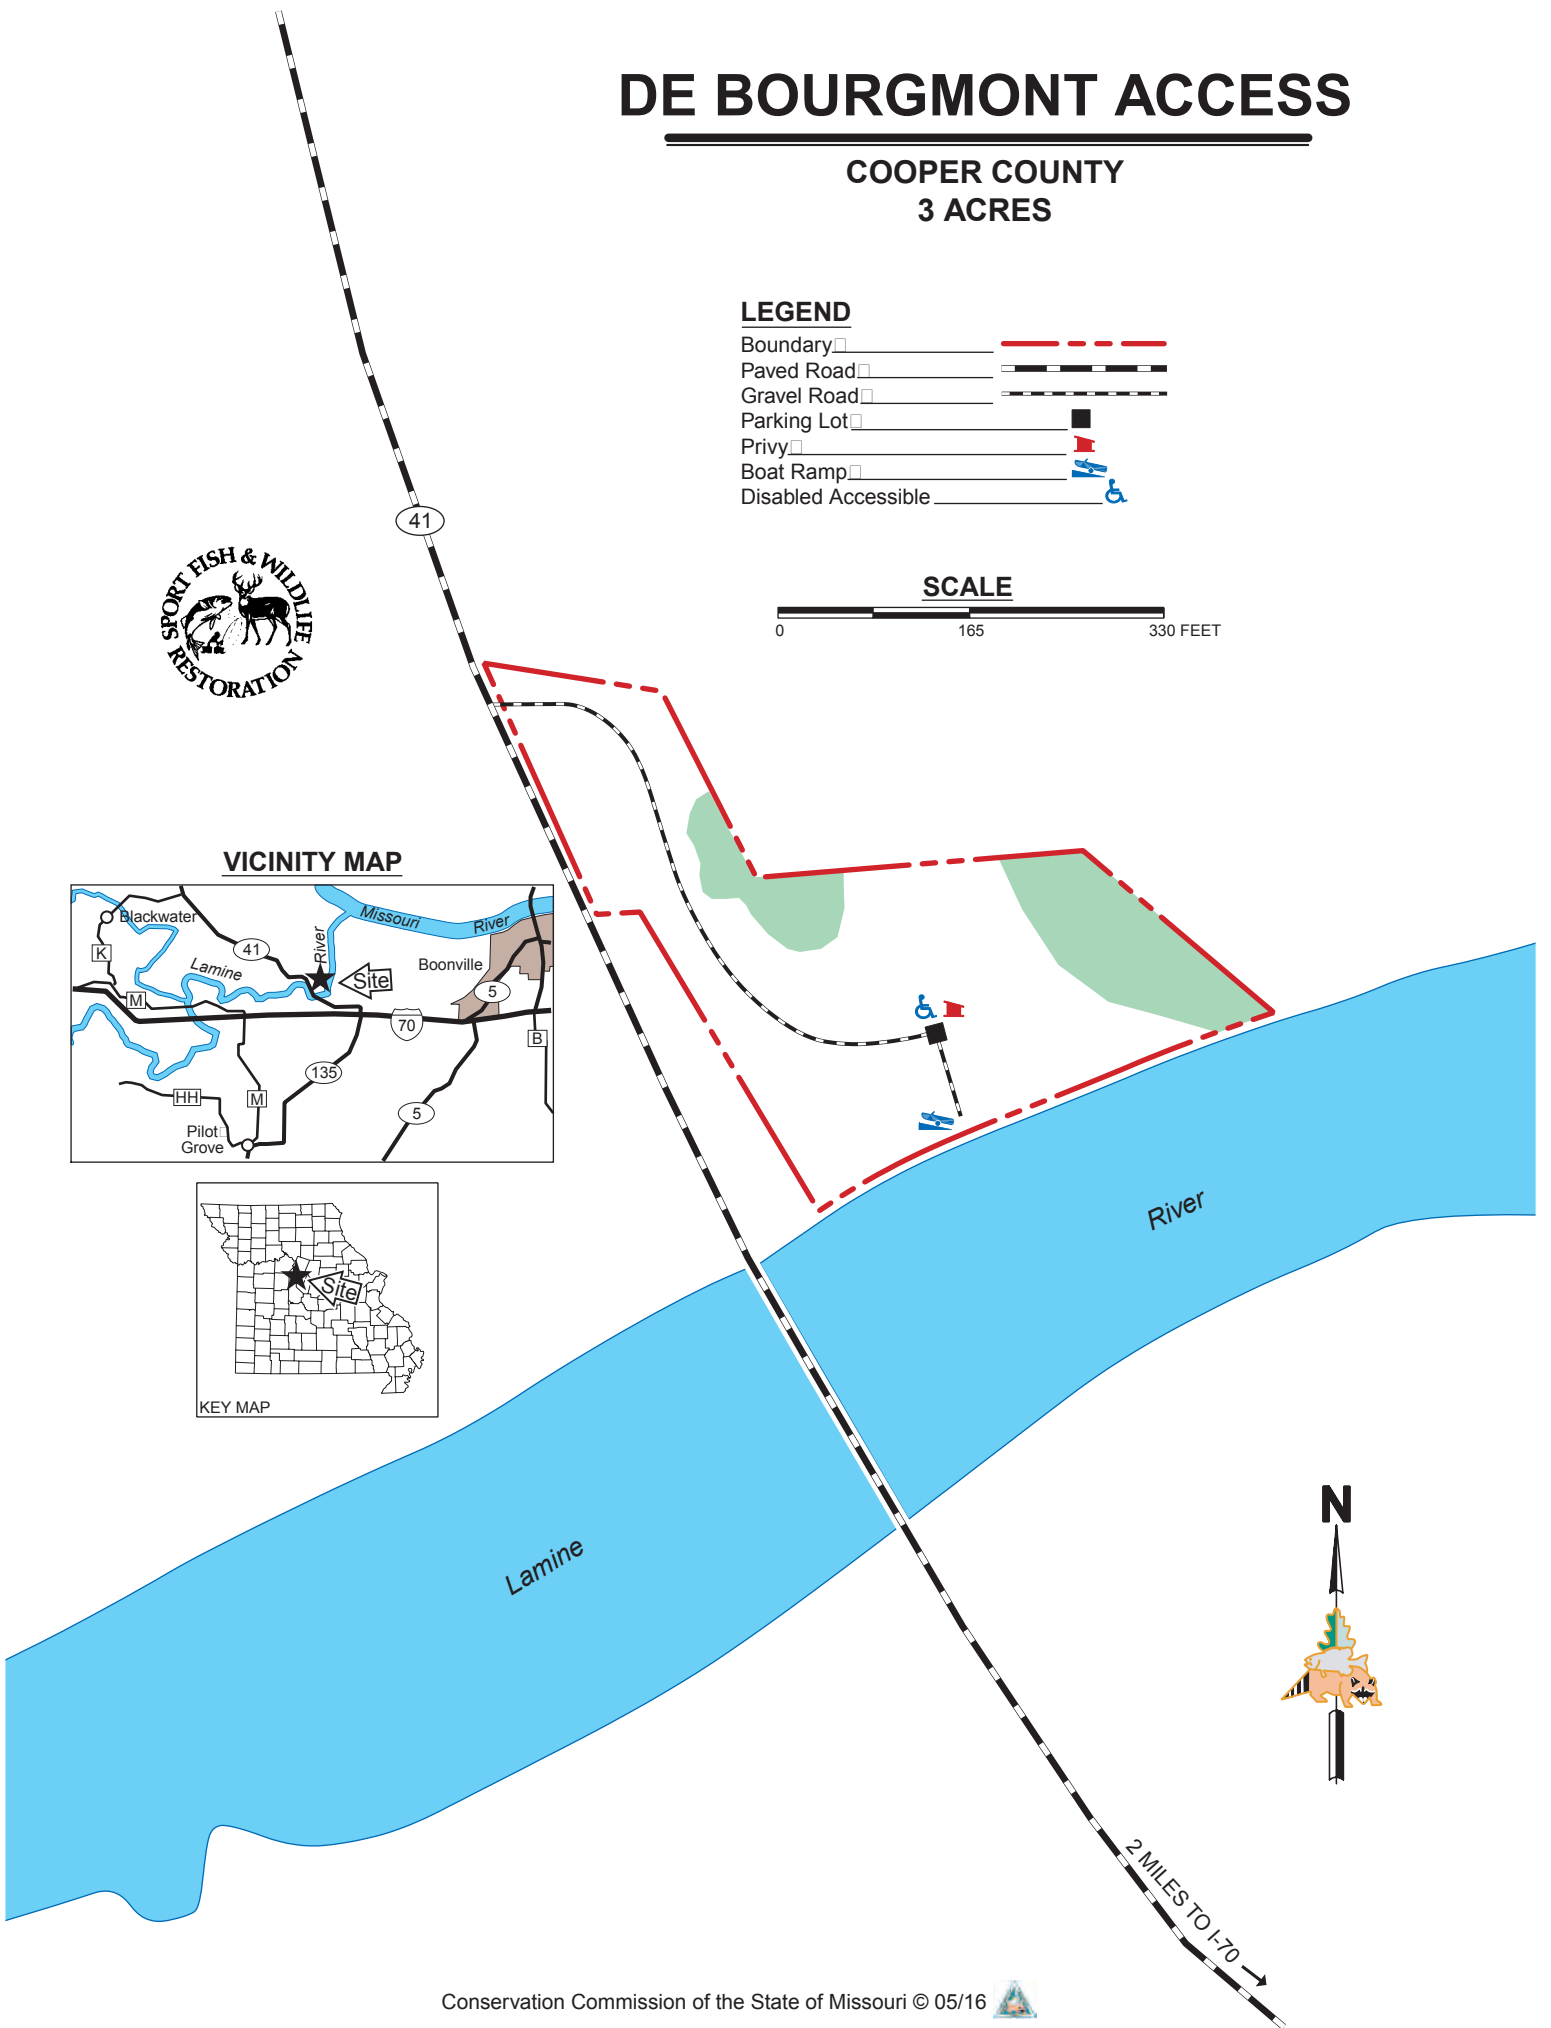

DE BOURGMONT ACCESS

COOPER COUNTY
3 ACRES

LEGEND

- Boundary 
- Paved Road 
- Gravel Road 
- Parking Lot 
- Privy 
- Boat Ramp 
- Disabled Accessible 

SCALE

VICINITY MAP

KEY MAP

2 MILES TO I-70 →