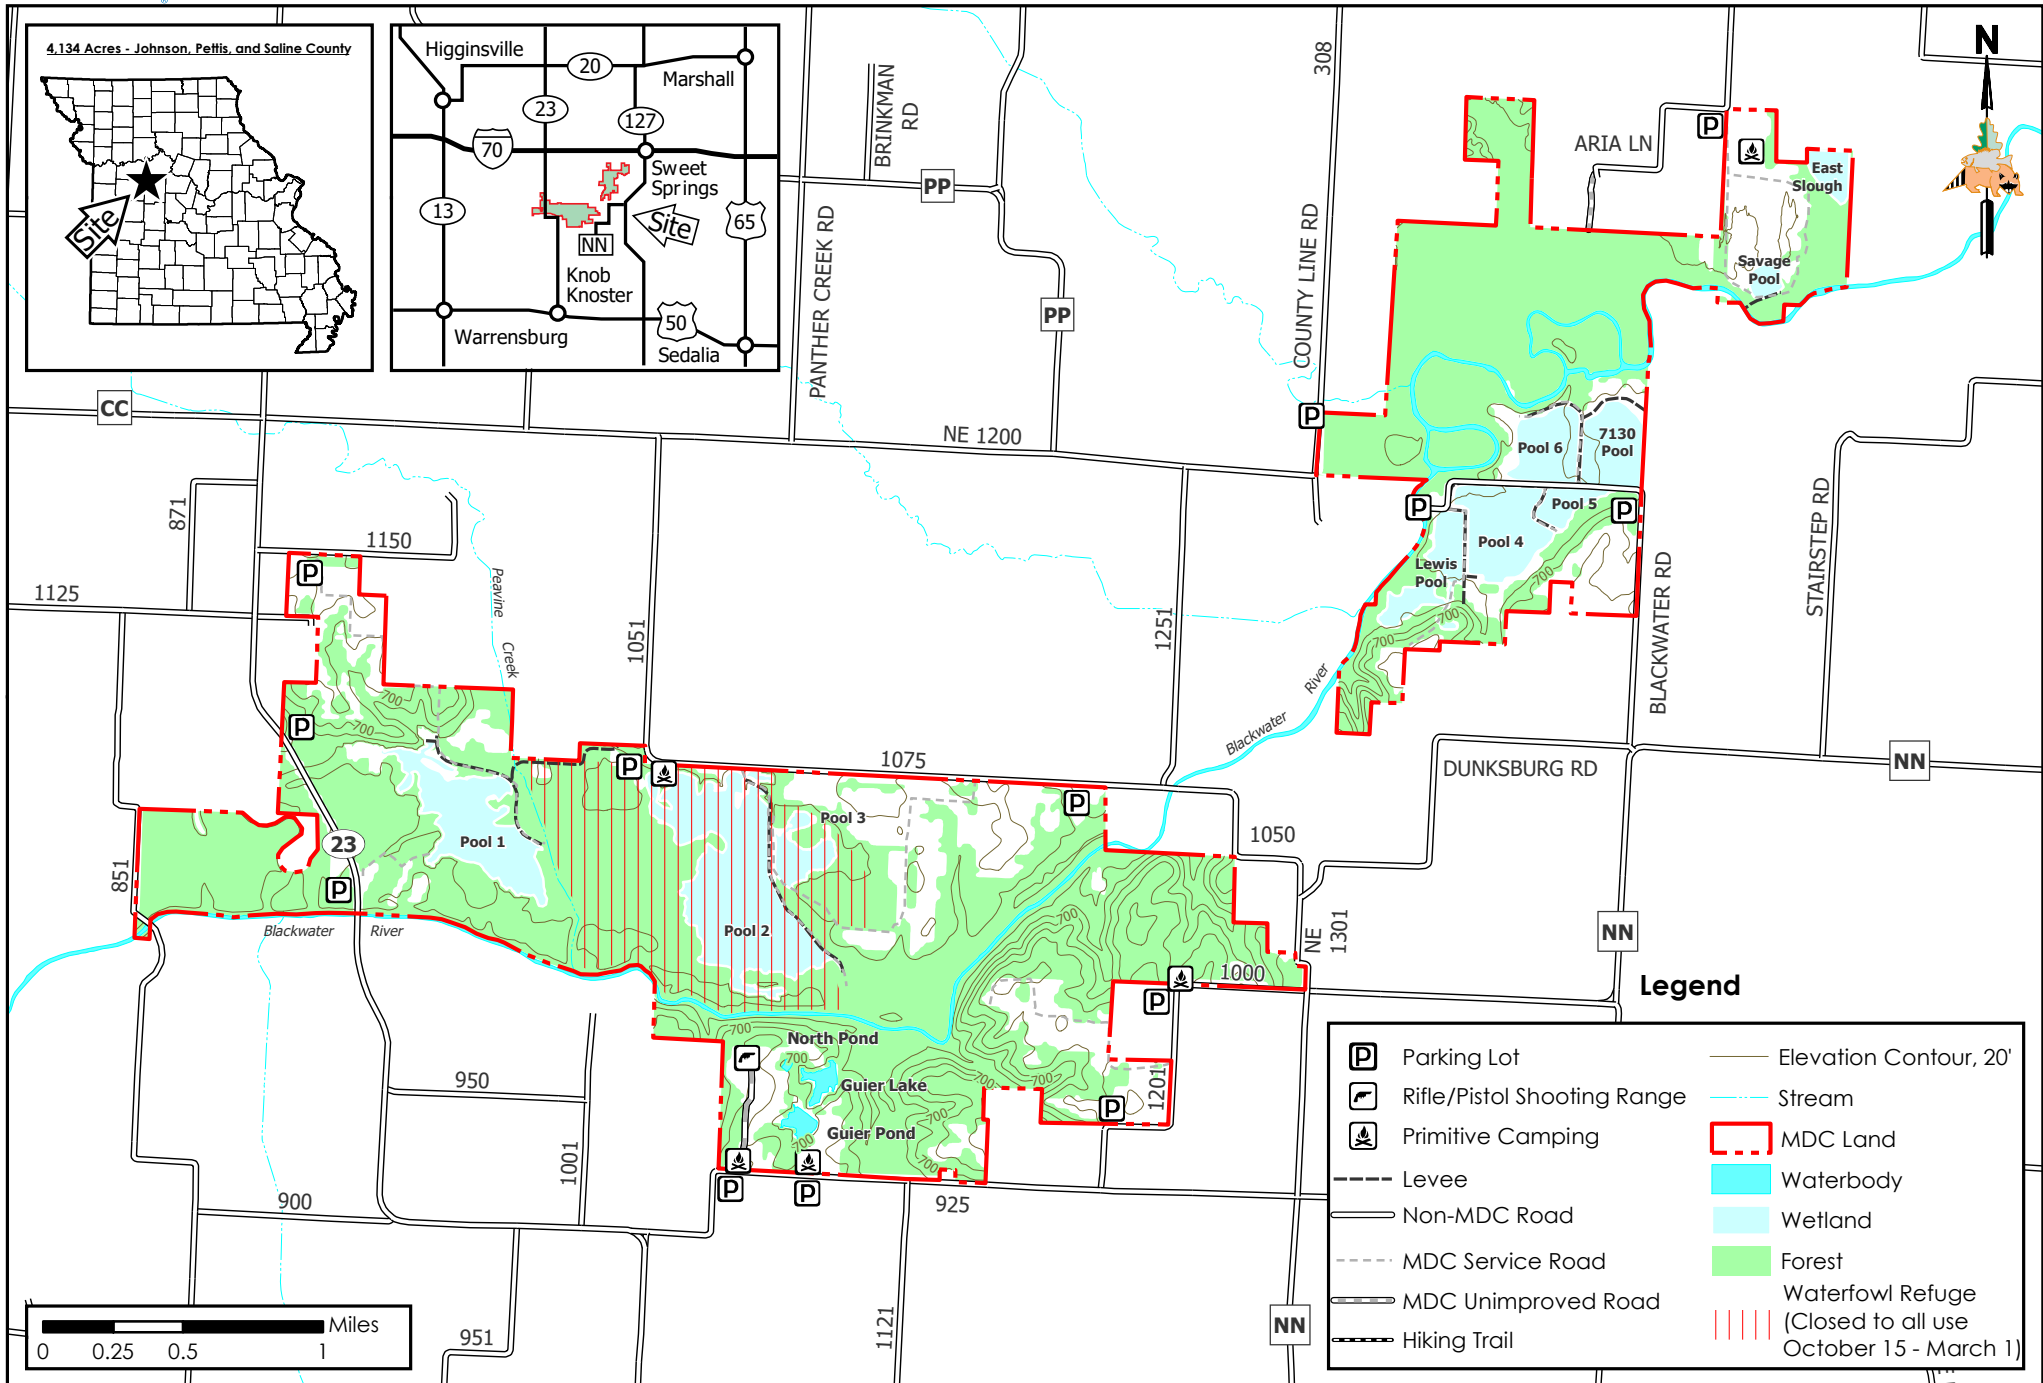

Perry (Ralph and Martha) Mem CA

Conservation Commission of the State of Missouri ©

Last Updated - 10/8/2019

MAP DISCLAIMER: Although all data in this map have been compiled by the Missouri Department of Conservation, no warranty, expressed or implied, is made by the department as to the accuracy of the data and related materials. The act of distribution shall not constitute any such warranty, and no responsibility is assumed by the department in the use of these data or related materials.