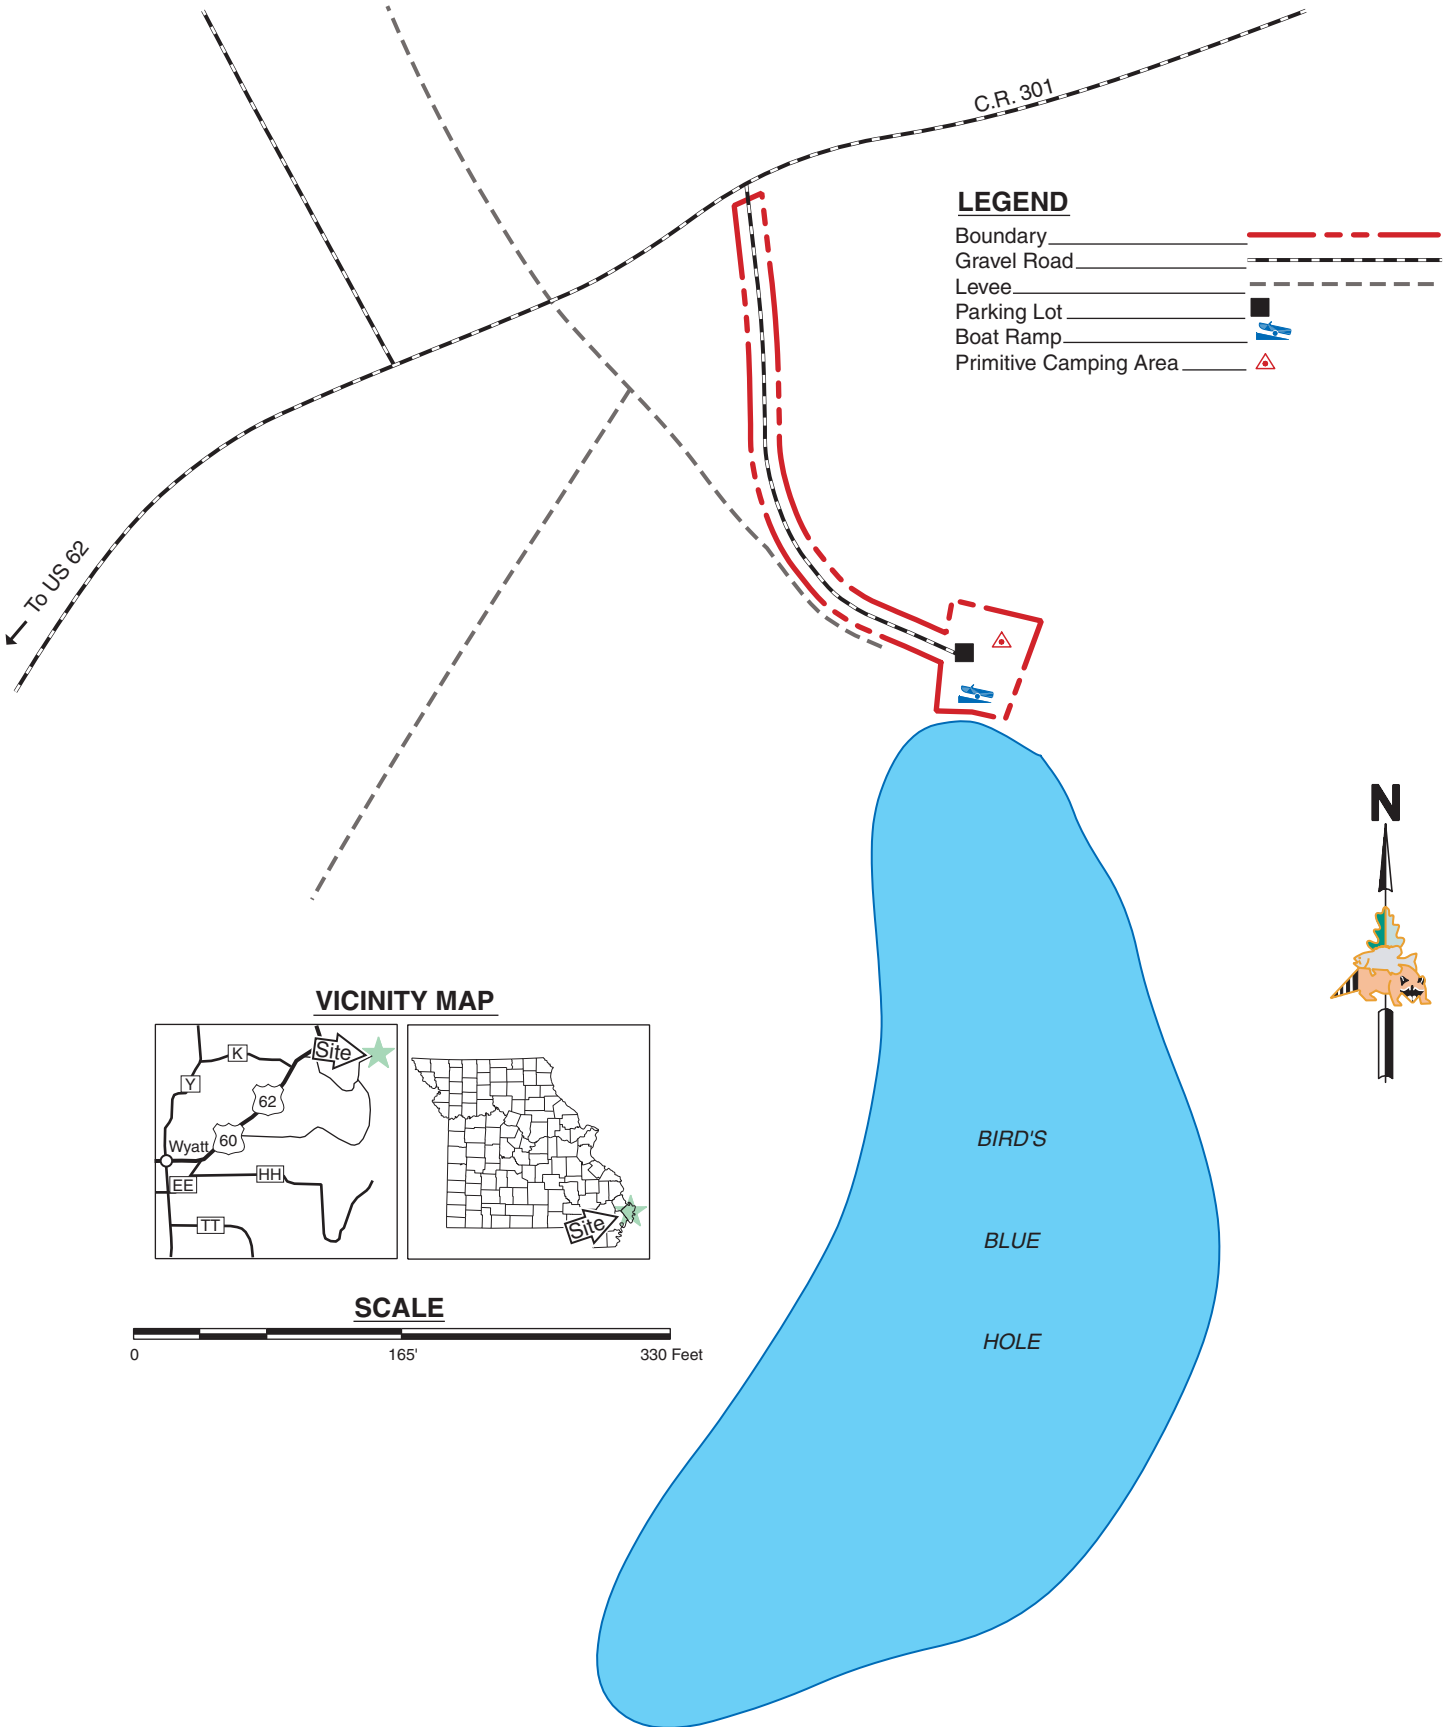

BIRD'S BLUE HOLE

MISSISSIPPI COUNTY
77 ACRES

LEGEND

- Boundary _____ [Red dashed line]
- Gravel Road _____ [Black dashed line]
- Levee _____ [Black solid line]
- Parking Lot _____ [Black square]
- Boat Ramp _____ [Blue icon]
- Primitive Camping Area _____ [Red triangle]

VICINITY MAP

SCALE