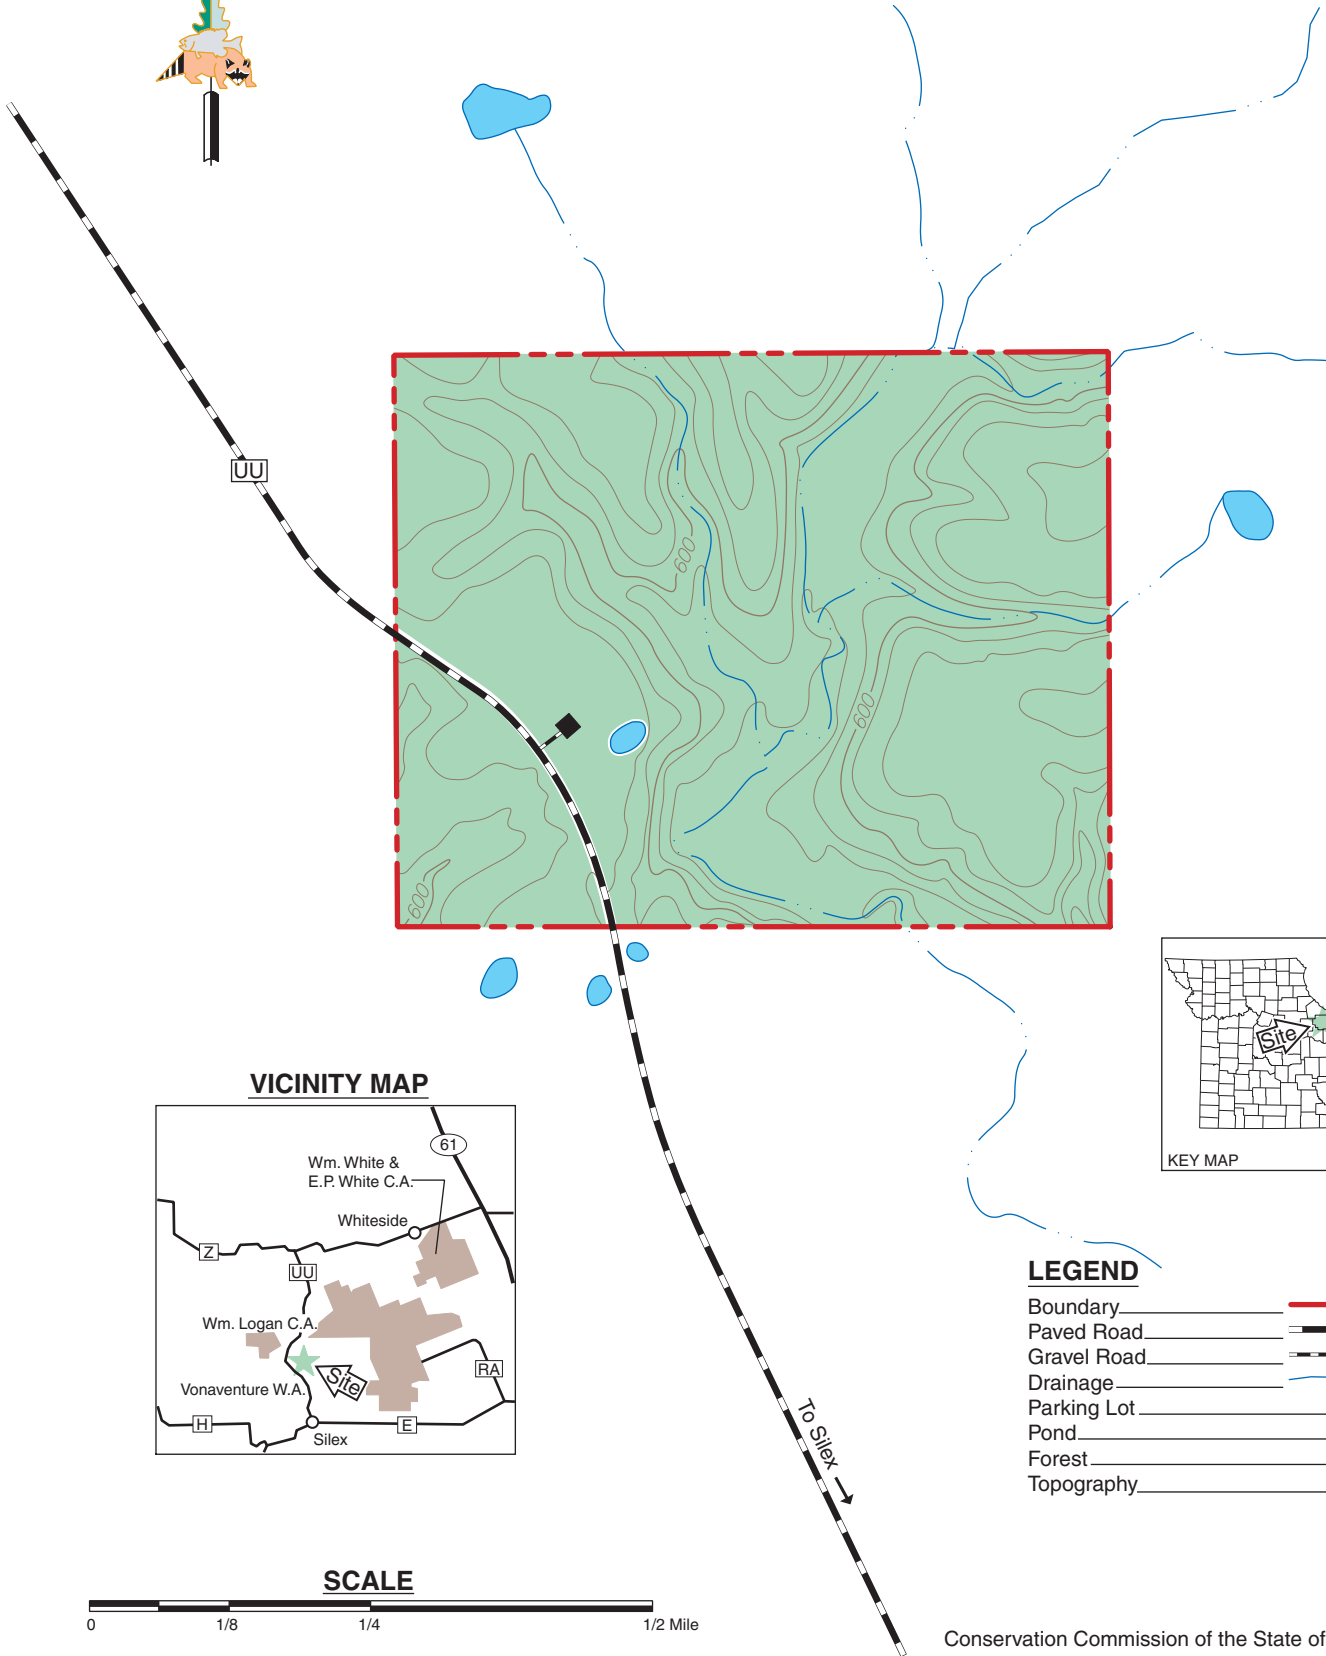

VONAVENTURE MEMORIAL FOREST AND WILDLIFE AREA

LINCOLN COUNTY
203 ACRES

N

VICINITY MAP

KEY MAP

LEGEND

- Boundary
- Paved Road
- Gravel Road
- Drainage
- Parking Lot
- Pond
- Forest
- Topography

SCALE