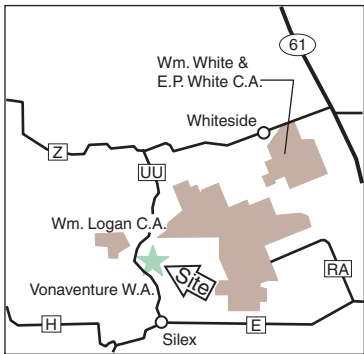

VONAVENTURE MEMORIAL FOREST AND WILDLIFE AREA

LINCOLN COUNTY
203 ACRES

N

VICINITY MAP

KEY MAP

LEGEND

- Boundary
- Paved Road
- Gravel Road
- Drainage
- Parking Lot
- Pond
- Forest
- Topography

SCALE