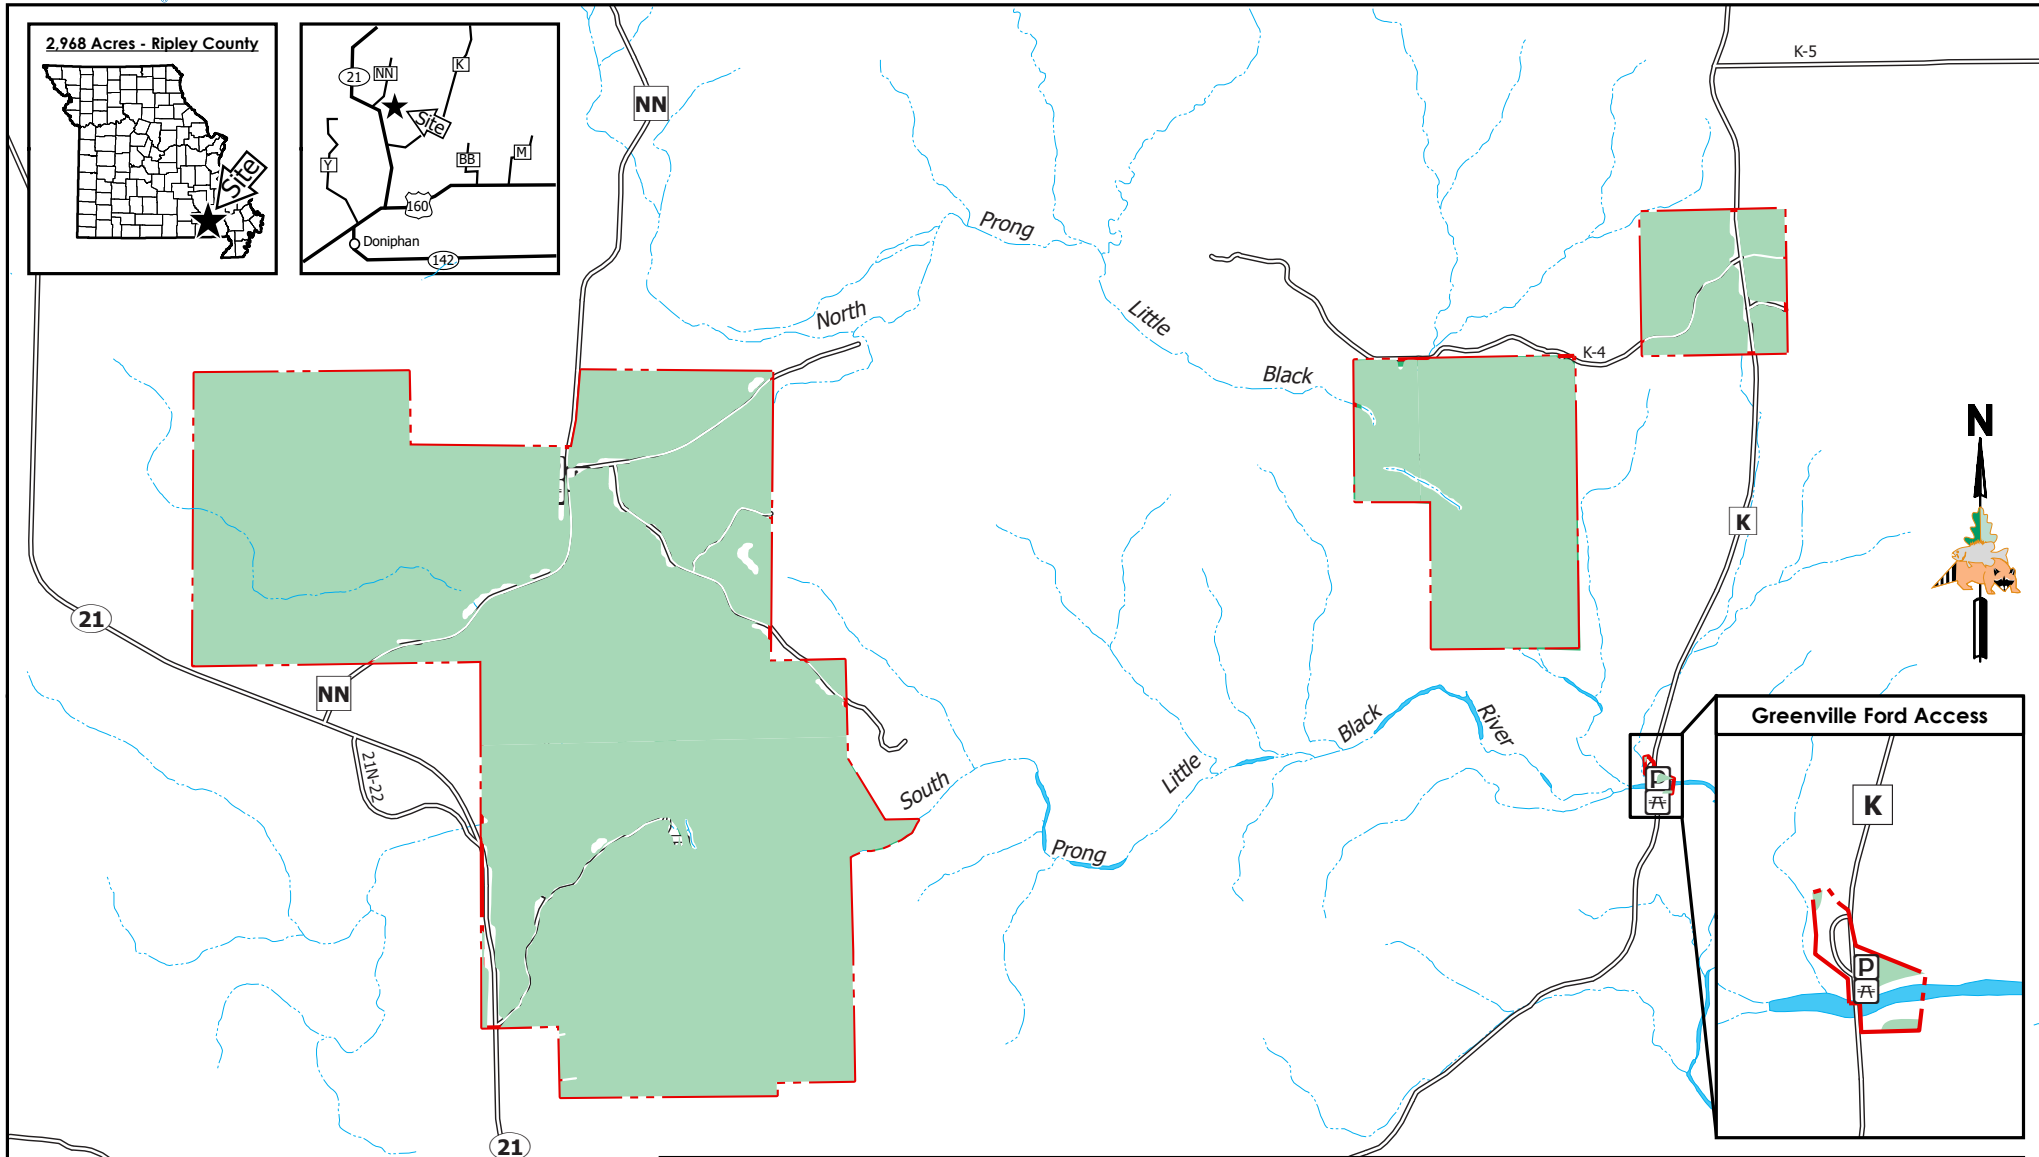

Little Black Conservation Area and Greenville Ford Access

Conservation Commission of the State of Missouri ©

Last Updated - 12/13/2018

Legend

| | | | | |
|----------------------|-----------------------|--------------|--------------|---------------|
| Disabled Accessible | Archery Static Target | MDC Land | Hiking Trail | Stream |
| Parking Lot | Picnic Area | Road | Natural Area | Forested Area |
| Archery Field Target | Fire Tower | Service Road | Waterbody | |

MAP DISCLAIMER: Although all data in this map have been compiled by the Missouri Department of Conservation, no warranty, expressed or implied, is made by the department as to the accuracy of the data and related materials. The act of distribution shall not constitute any such warranty, and no responsibility is assumed by the department in the use of these data or related materials.