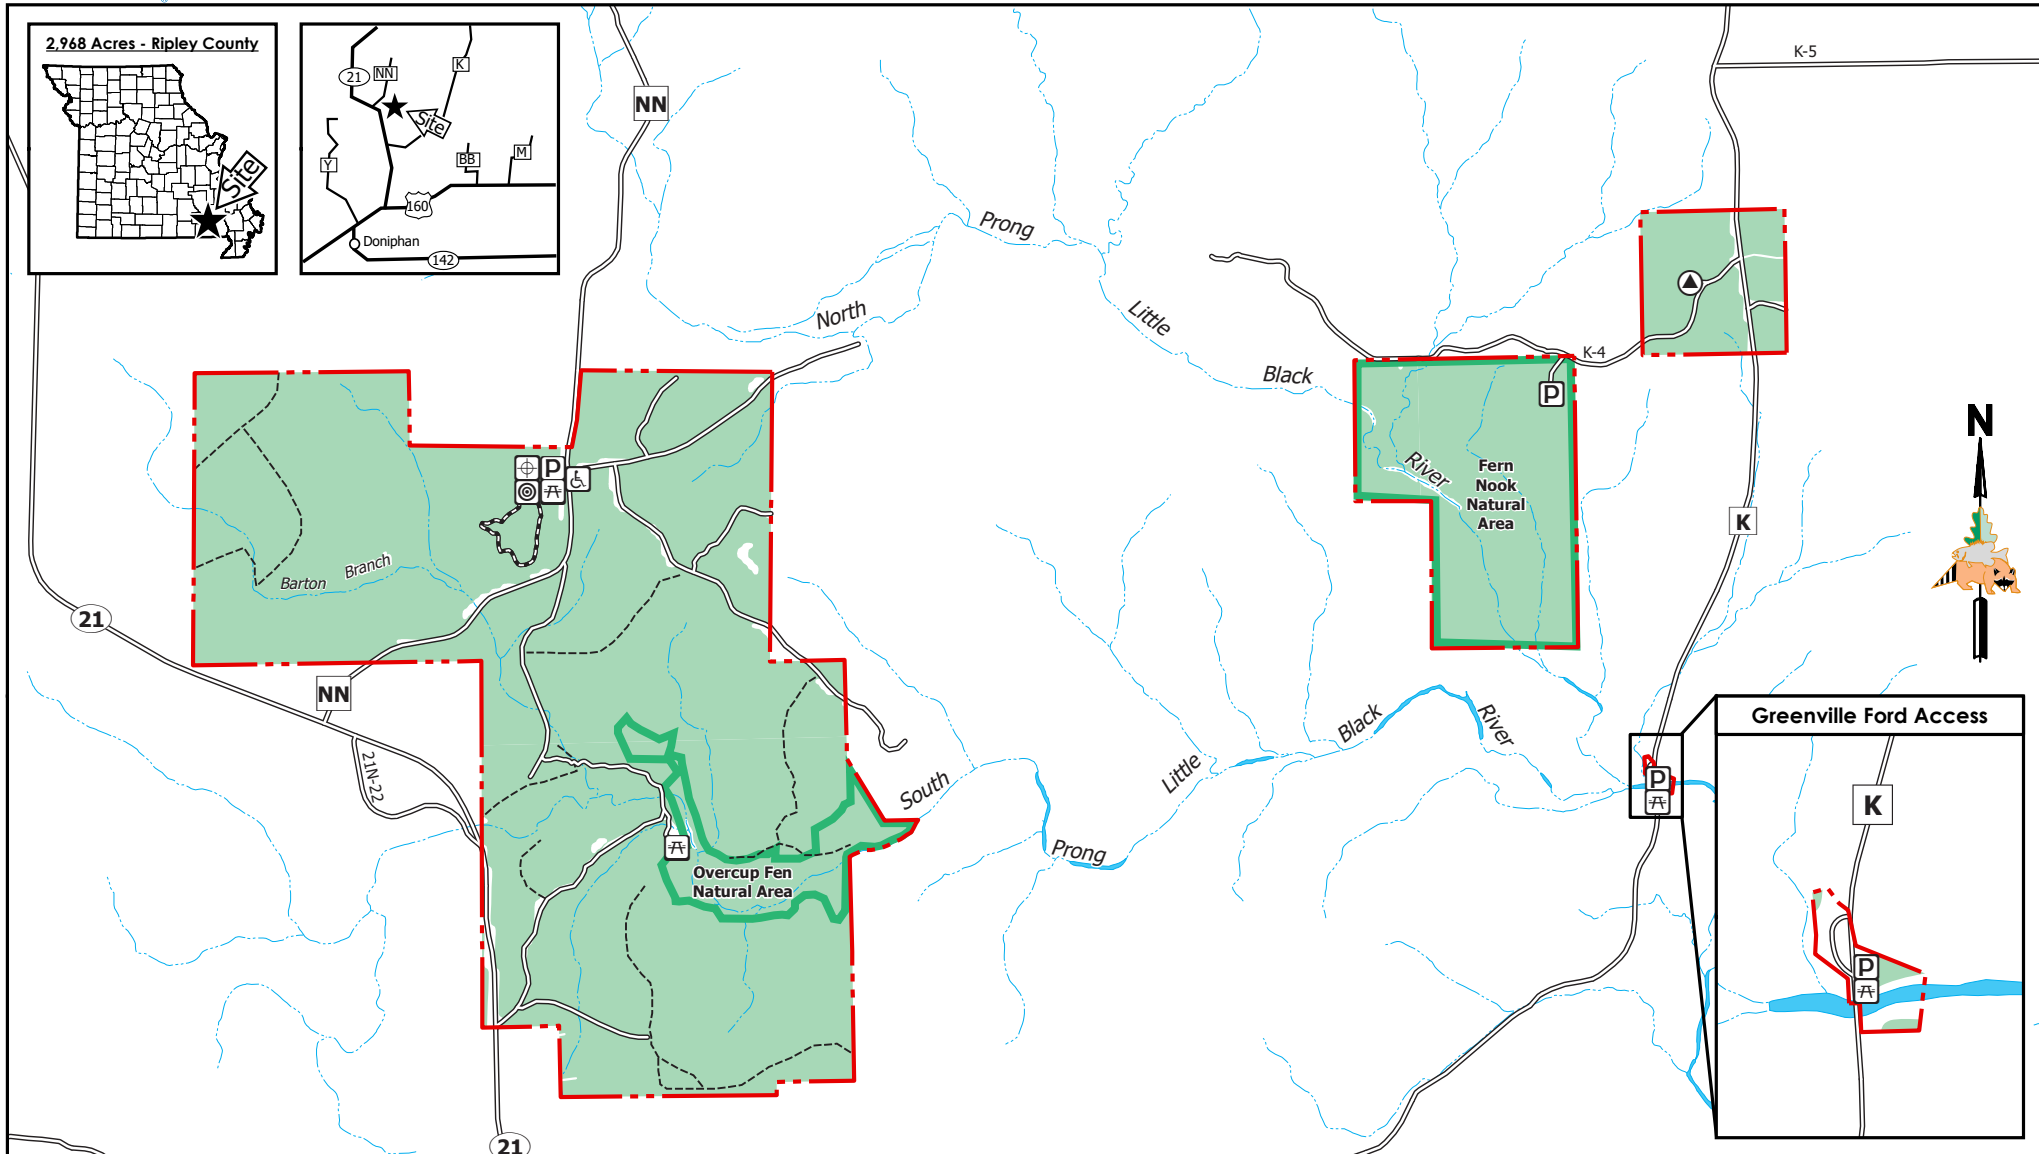

# Little Black Conservation Area and Greenville Ford Access

Conservation Commission of the State of Missouri ©

Last Updated - 12/13/2018

2,968 Acres - Ripley County

**Legend**

Disabled Accessible	Archery Static Target	MDC Land	Hiking Trail	Stream
Parking Lot	Picnic Area	Road	Natural Area	Forested Area
Archery Field Target	Fire Tower	Service Road	Waterbody	

MAP DISCLAIMER: Although all data in this map have been compiled by the Missouri Department of Conservation, no warranty, expressed or implied, is made by the department as to the accuracy of the data and related materials. The act of distribution shall not constitute any such warranty, and no responsibility is assumed by the department in the use of these data or related materials.