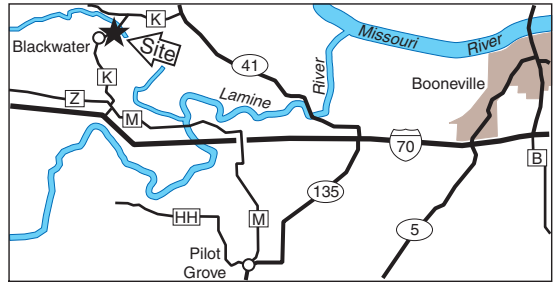

# BLACKWATER BRIDGE ACCESS

COOPER COUNTY  
5 ACRES

## LEGEND

- Boundary 
- Paved Road 
- Gravel Road 
- Parking Lot 
- Boat Ramp 

## VICINITY MAP

Blackwater

## SCALE