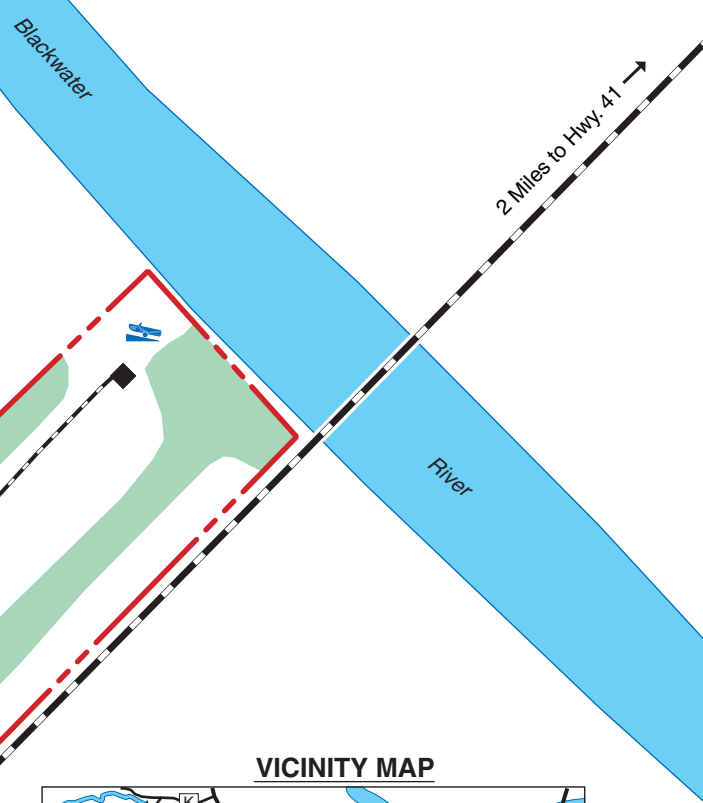

# BLACKWATER BRIDGE ACCESS

COOPER COUNTY  
5 ACRES

## LEGEND

- Boundary 
- Paved Road 
- Gravel Road 
- Parking Lot 
- Boat Ramp 

## VICINITY MAP

Blackwater

## SCALE