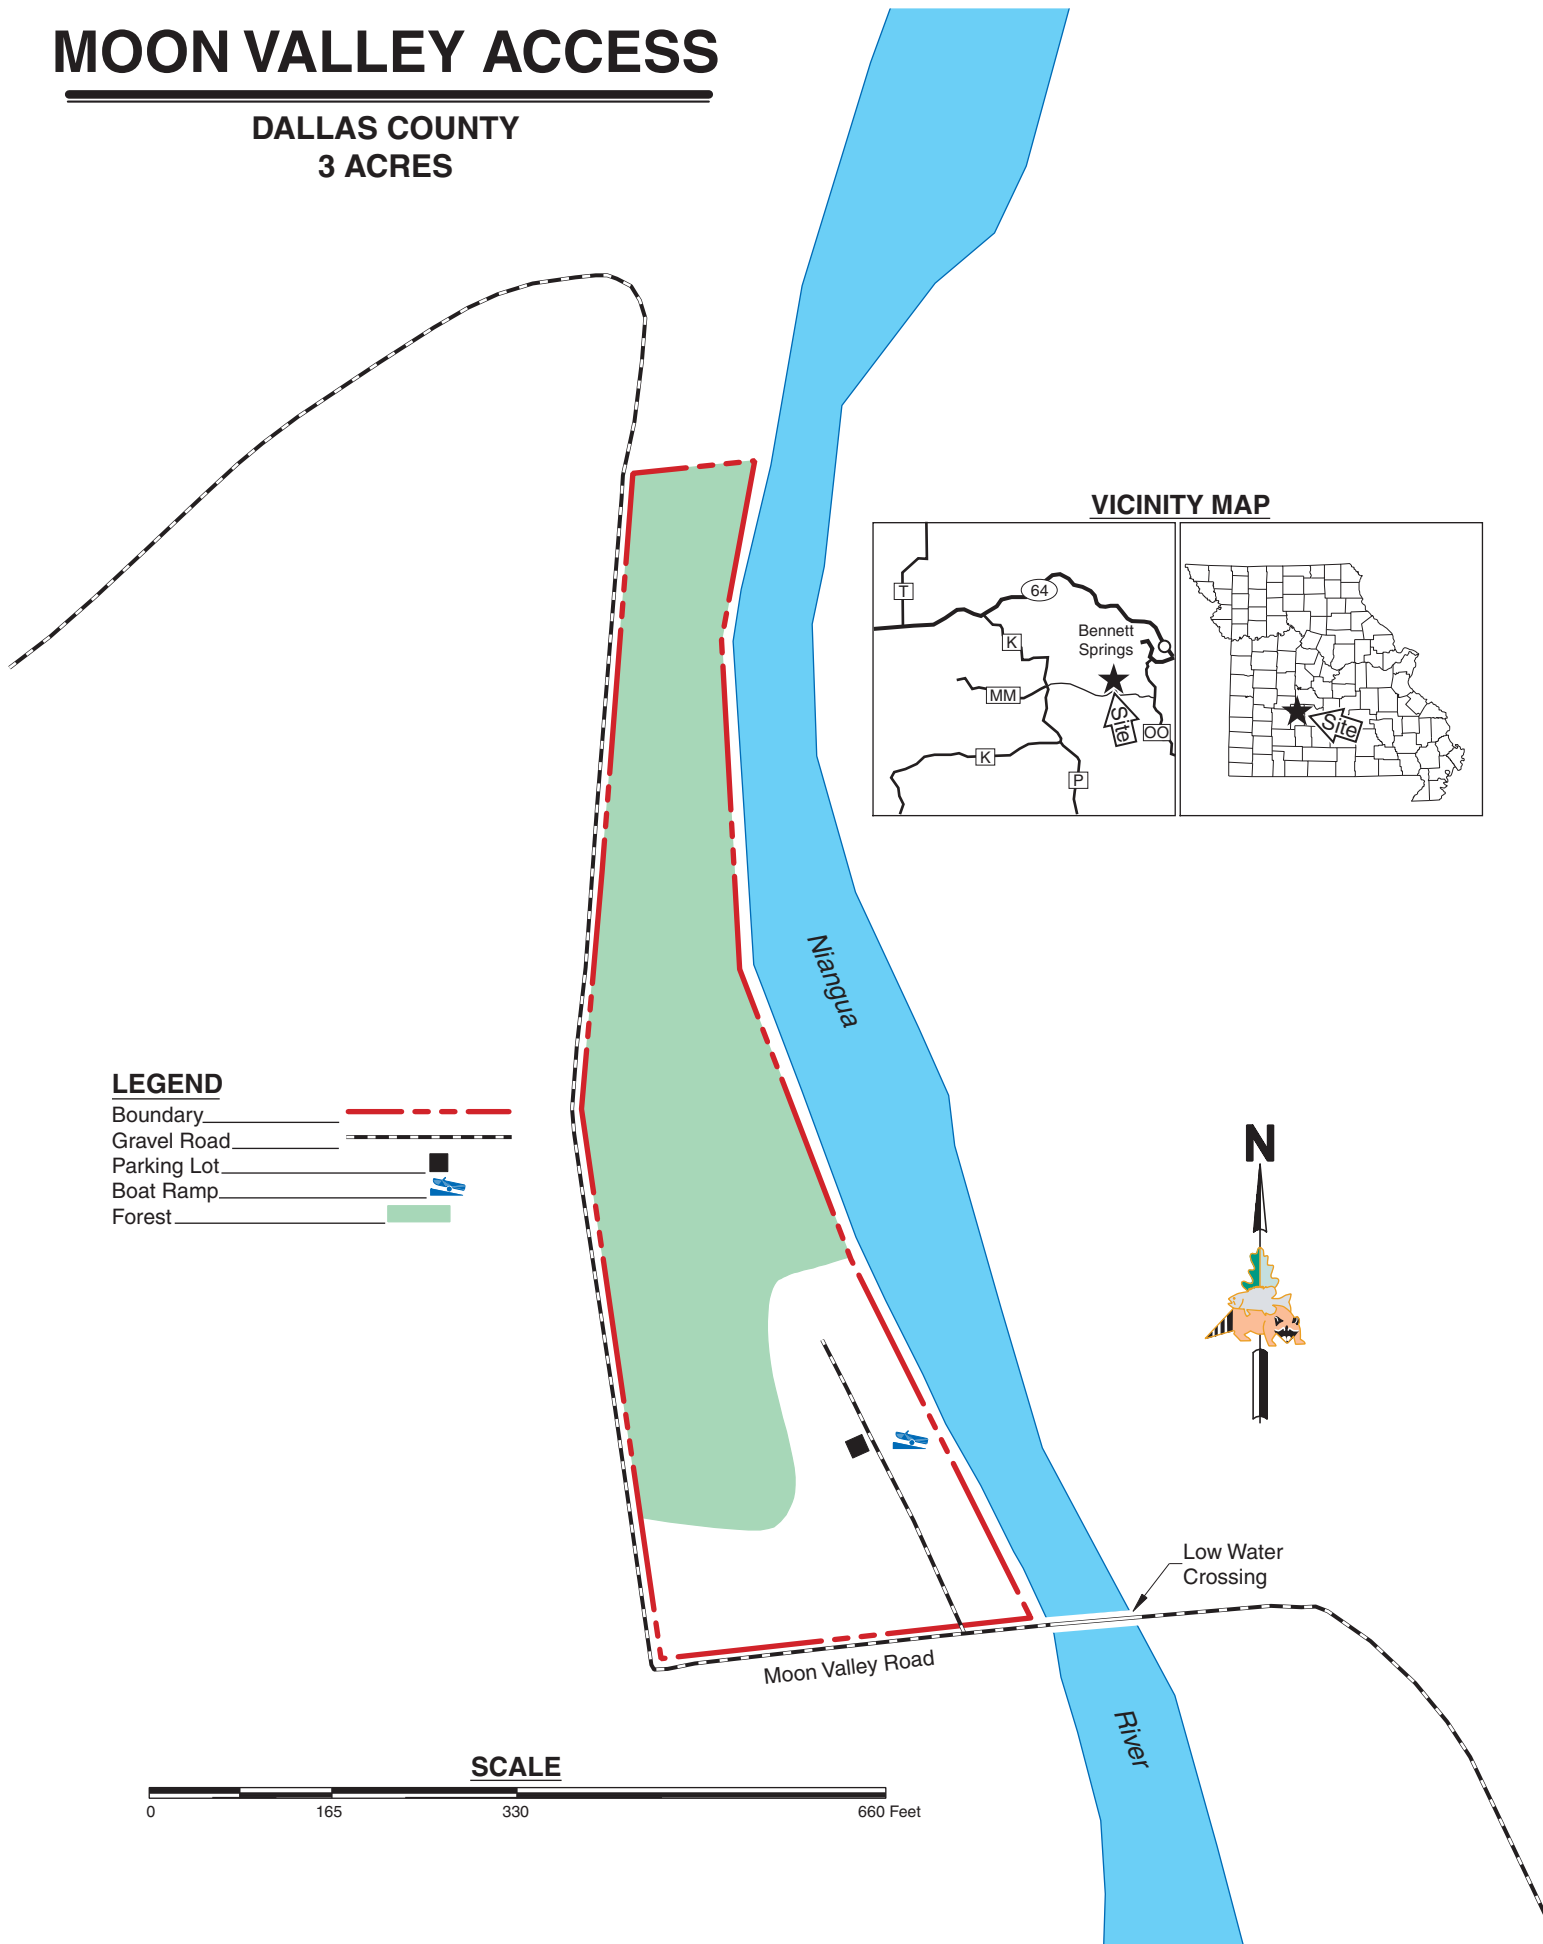

MOON VALLEY ACCESS

DALLAS COUNTY
3 ACRES

VICINITY MAP

LEGEND

- Boundary
- Gravel Road
- Parking Lot
- Boat Ramp
- Forest

SCALE