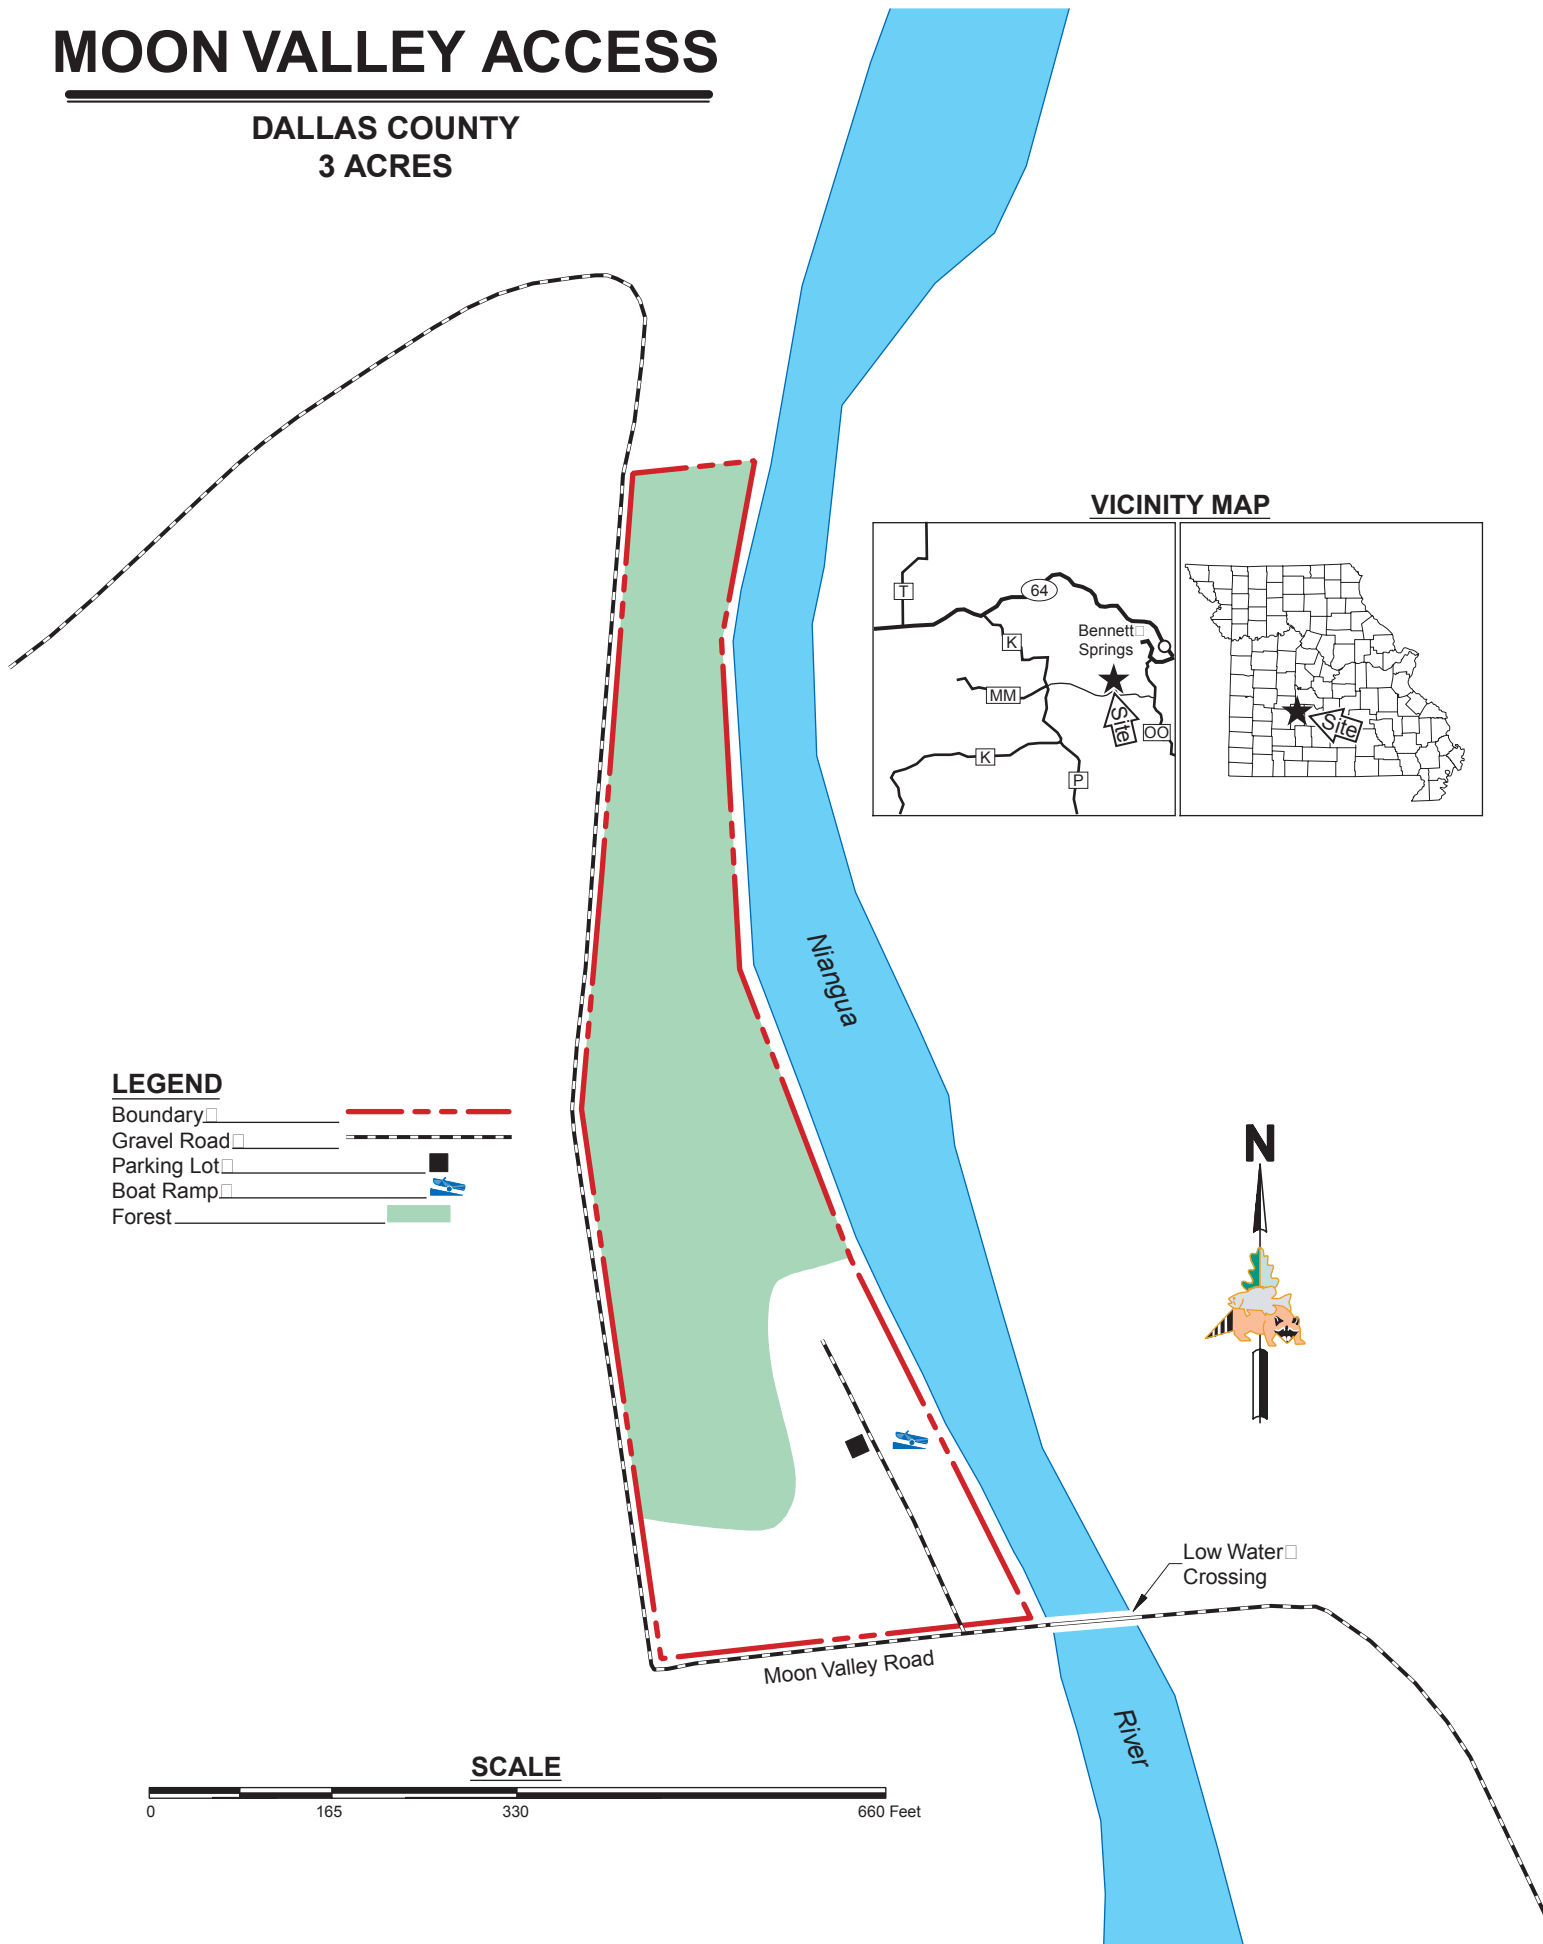

MOON VALLEY ACCESS

DALLAS COUNTY
3 ACRES

VICINITY MAP

LEGEND

- Boundary
- Gravel Road
- Parking Lot
- Boat Ramp
- Forest

SCALE