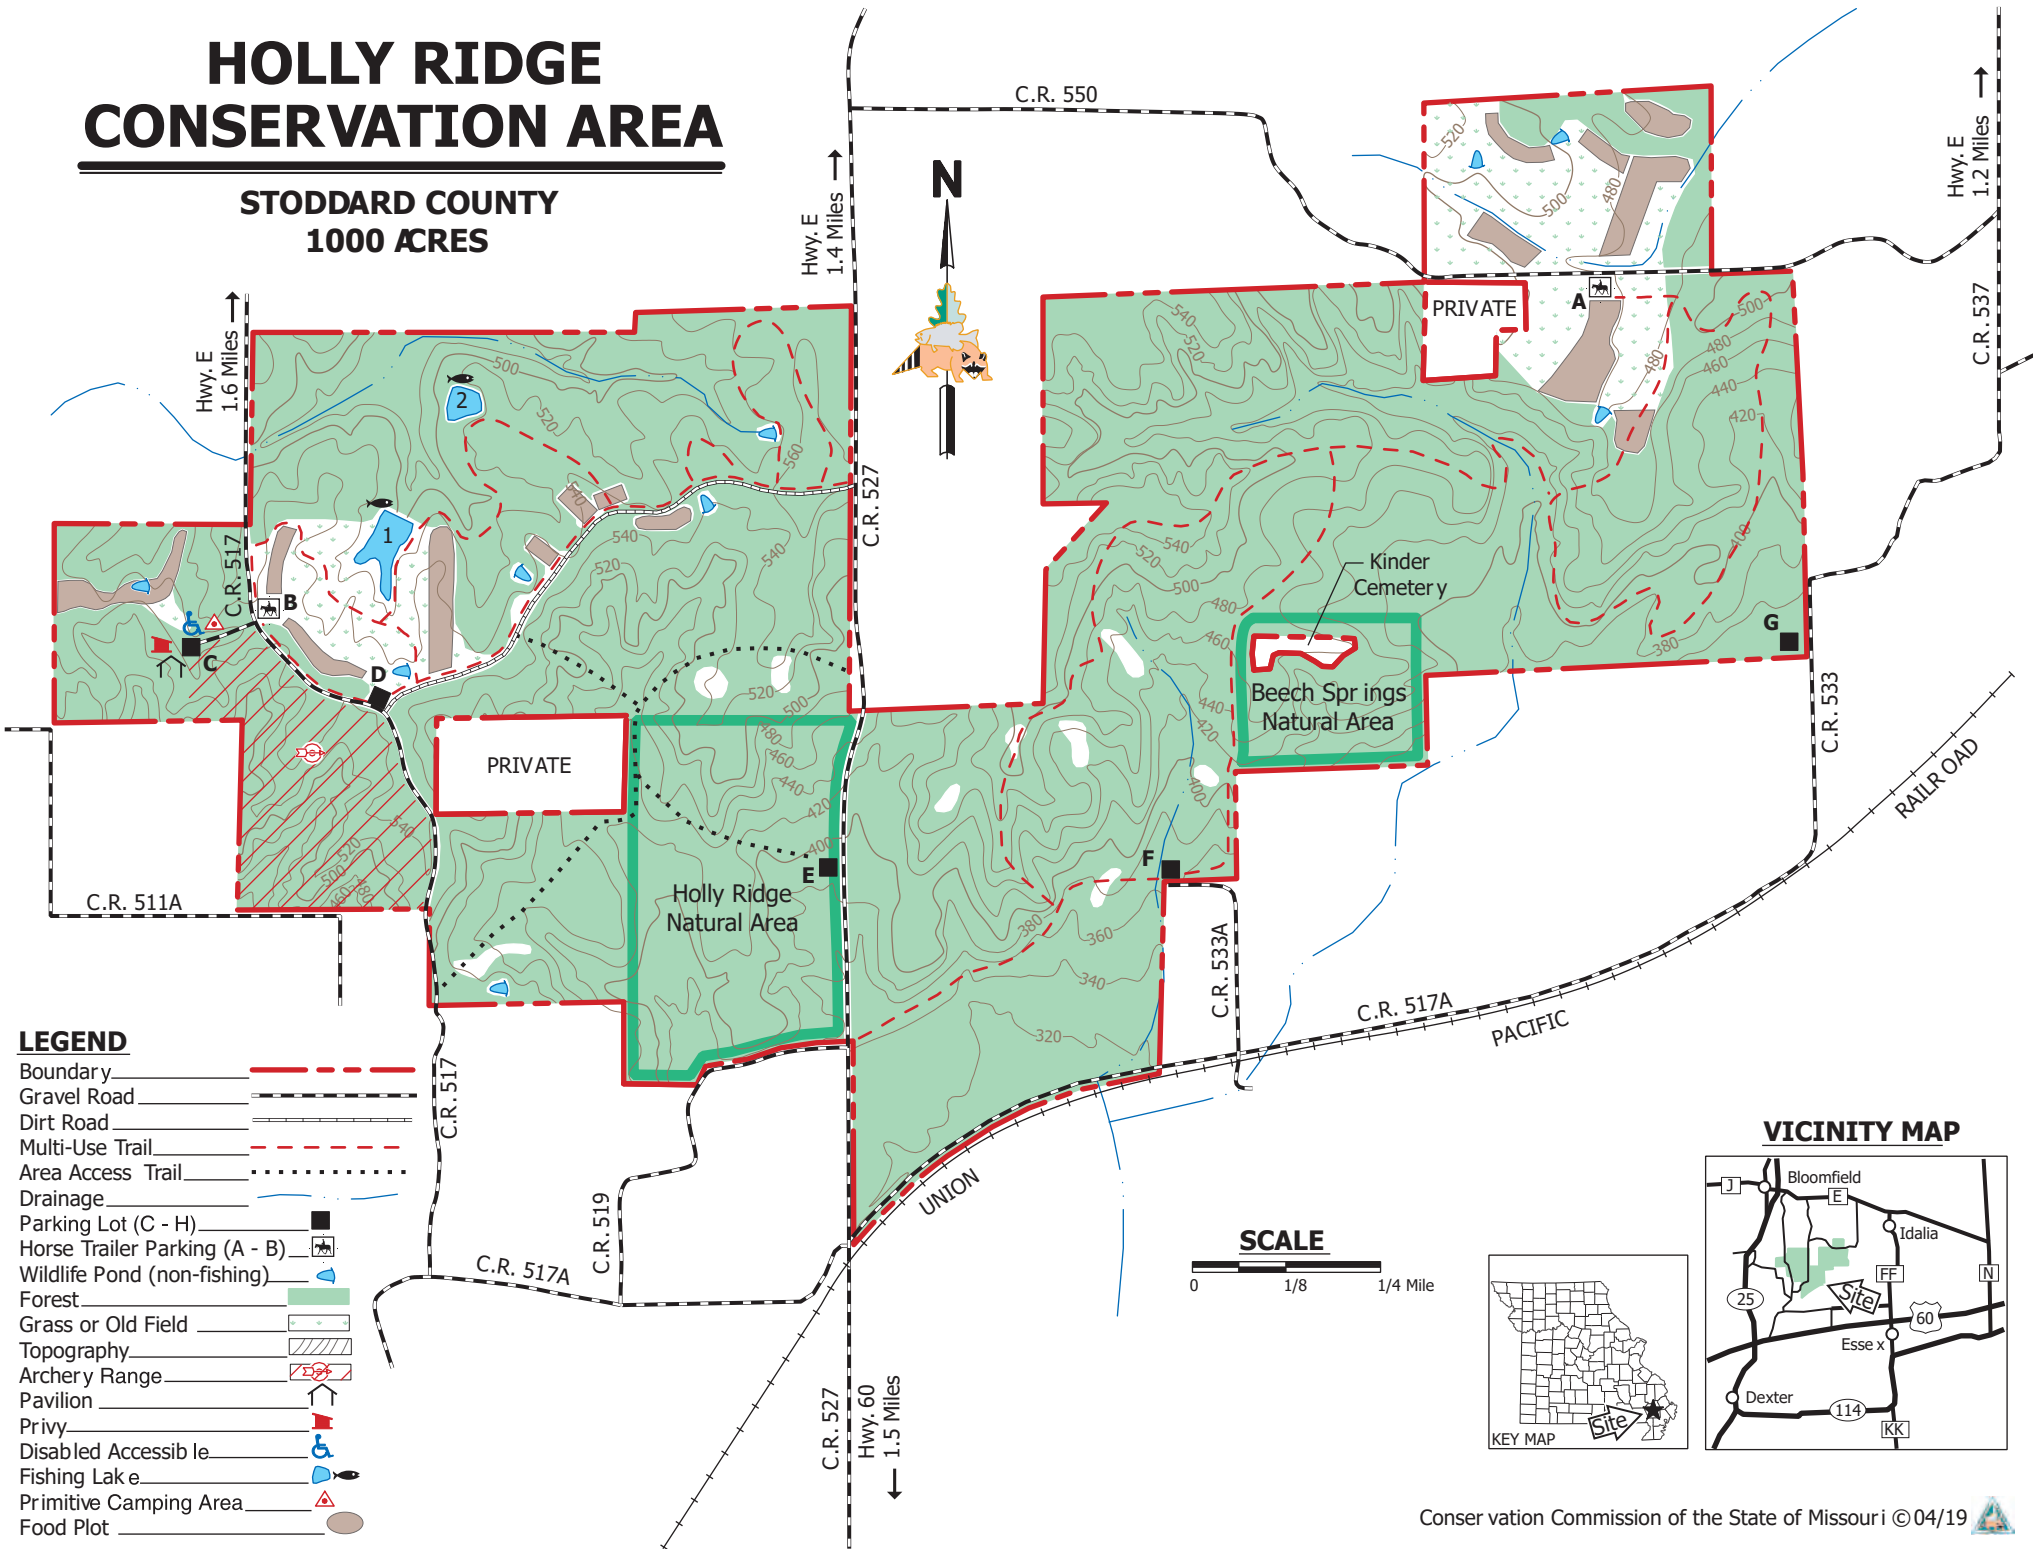

# HOLLY RIDGE CONSERVATION AREA

STODDARD COUNTY  
1000 ACRES

## LEGEND

- Boundary
- Gravel Road
- Dirt Road
- Multi-Use Trail
- Area Access Trail
- Drainage
- Parking Lot (C - H)
- Horse Trailer Parking (A - B)
- Wildlife Pond (non-fishing)
- Forest
- Grass or Old Field
- Topography
- Archery Range
- Pavilion
- Privy
- Disabled Accessible
- Fishing Lake
- Primitive Camping Area
- Food Plot