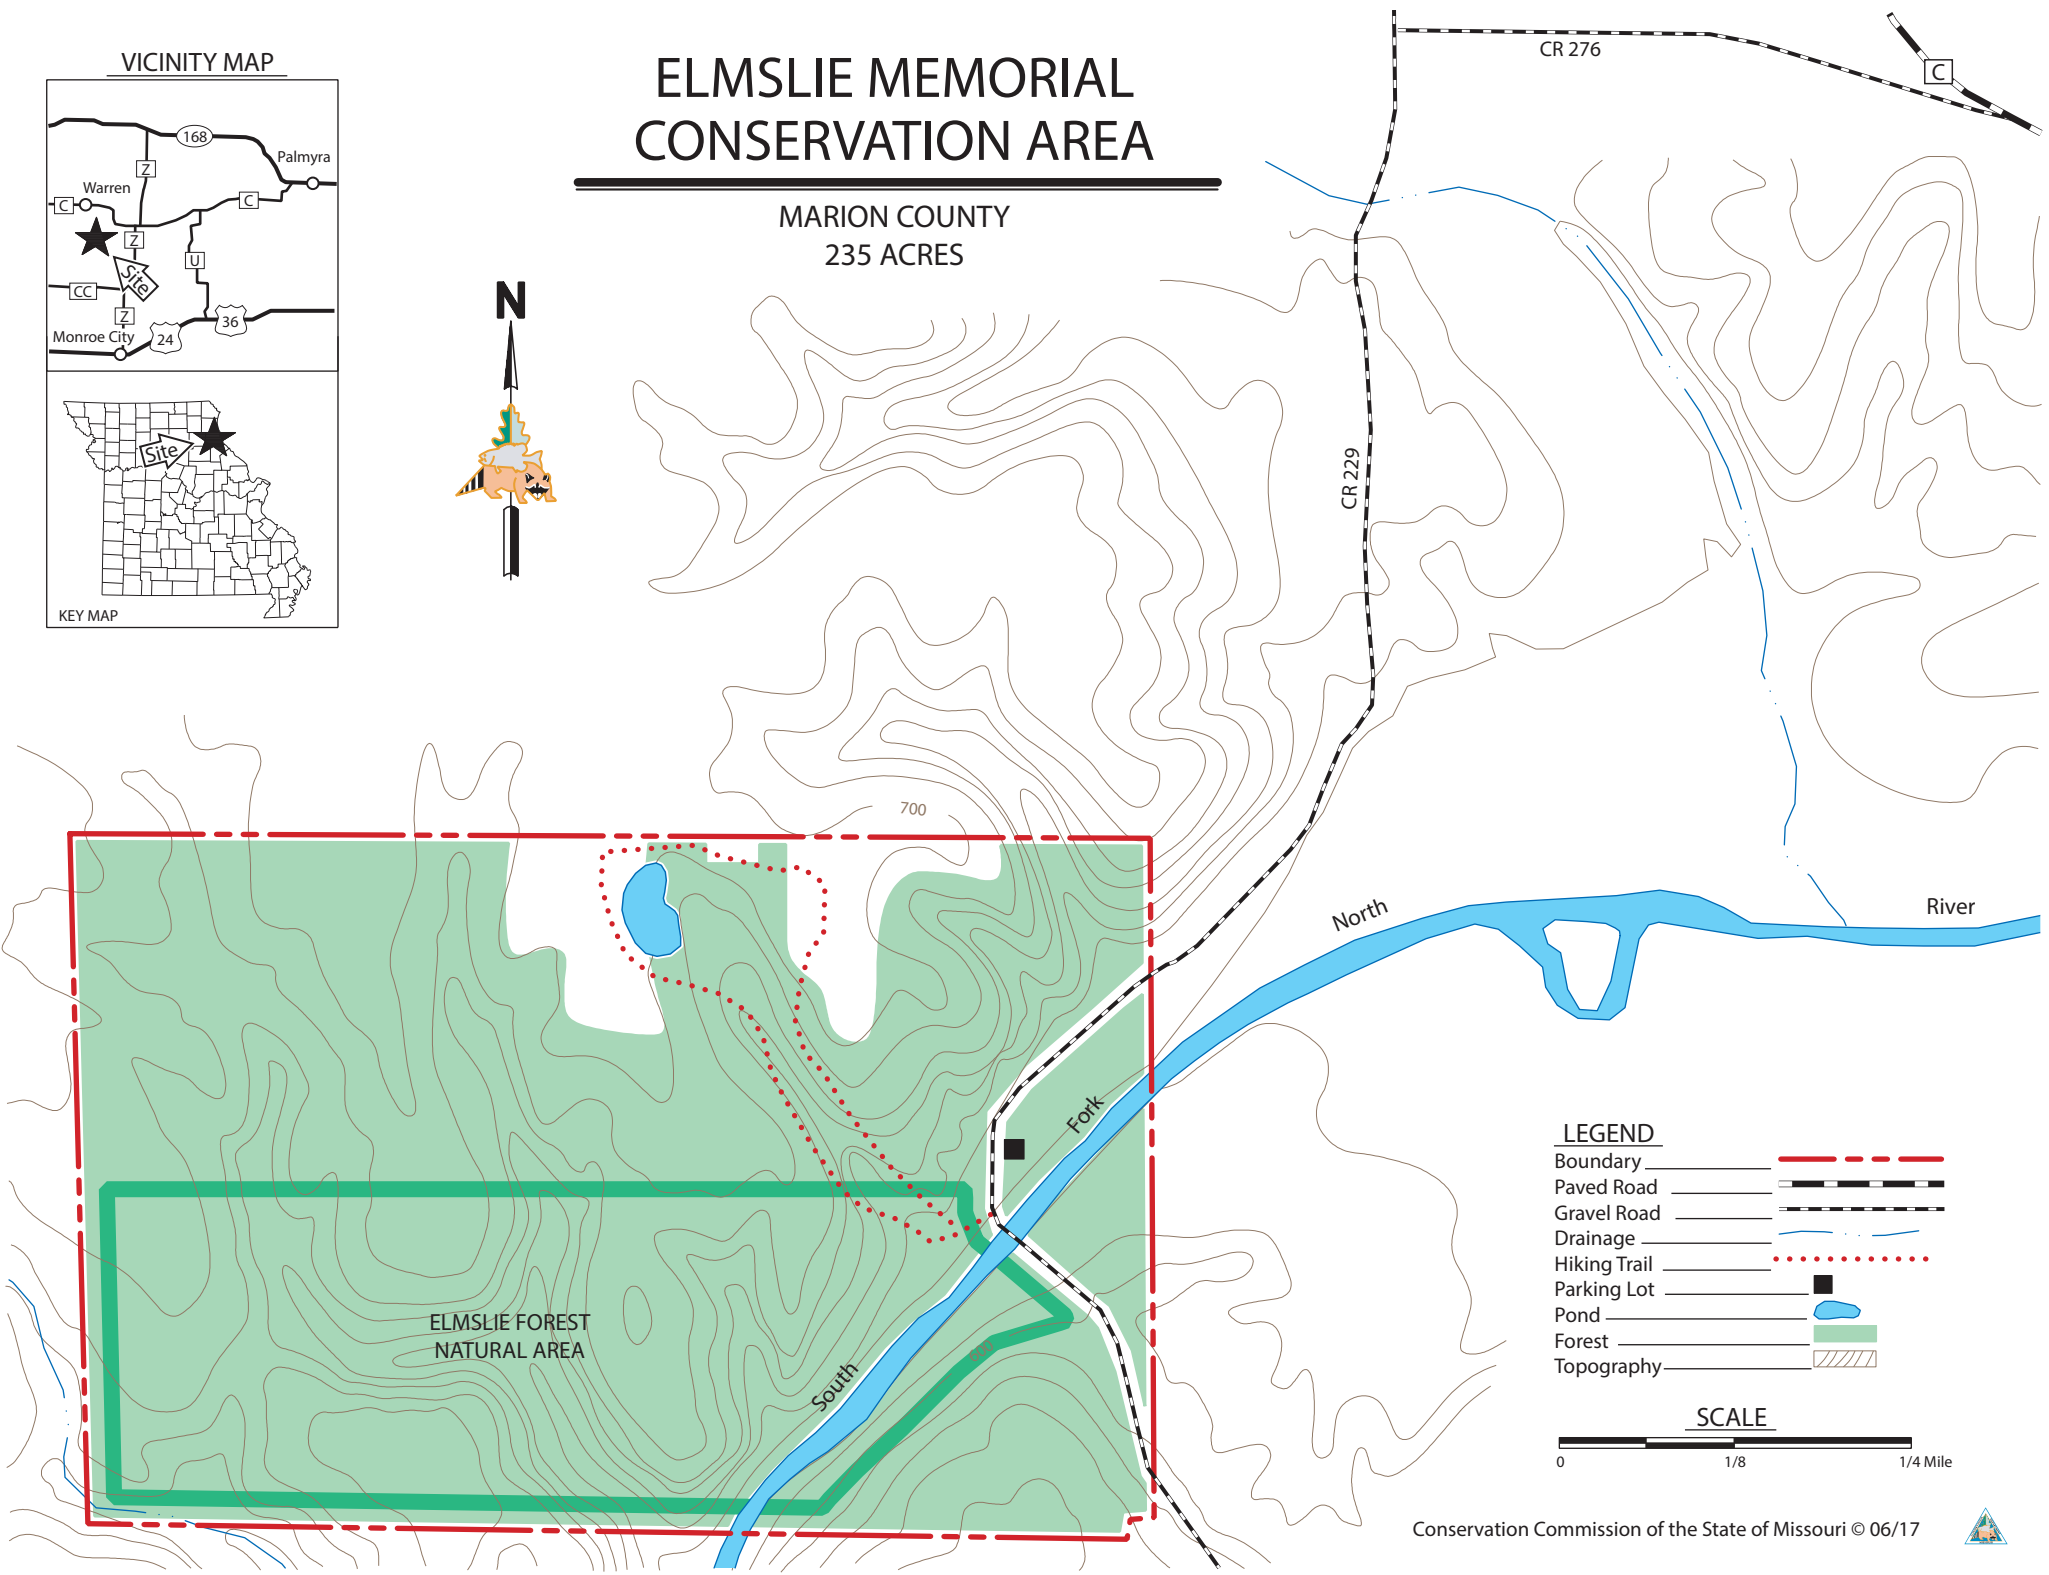

VICINITY MAP

ELMSLIE MEMORIAL CONSERVATION AREA

MARION COUNTY
235 ACRES

LEGEND

- Boundary 
- Paved Road 
- Gravel Road 
- Drainage 
- Hiking Trail 
- Parking Lot 
- Pond 
- Forest 
- Topography 

SCALE