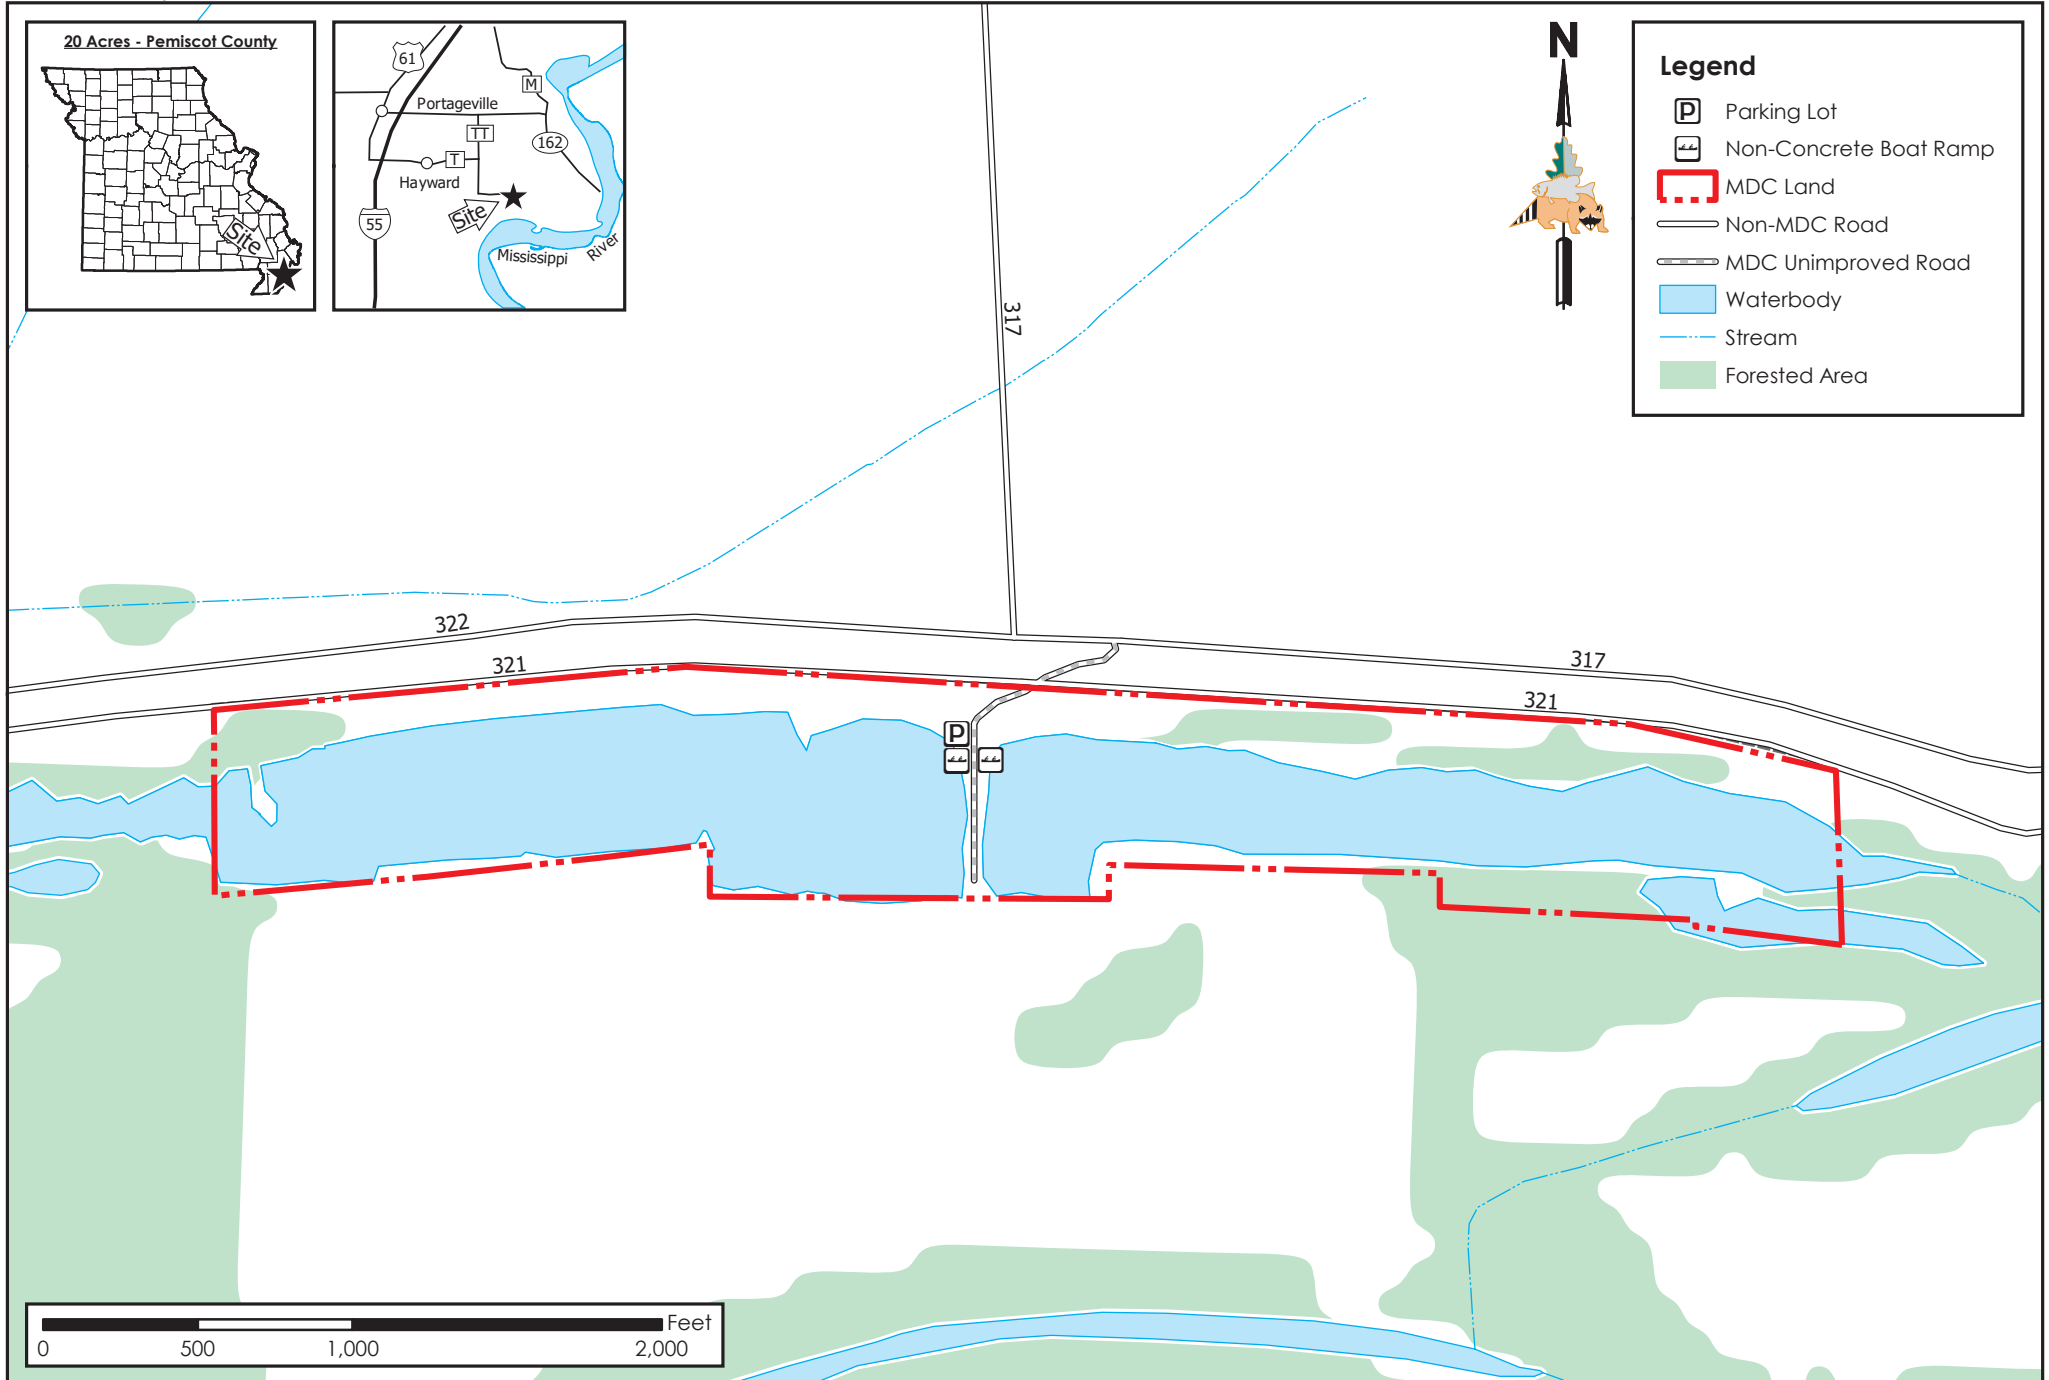

# Twin Borrow Pits CA

Conservation Commission of the State of Missouri ©

Last Updated - 4/3/2019

### Legend

- Parking Lot
- Non-Concrete Boat Ramp
- MDC Land
- Non-MDC Road
- MDC Unimproved Road
- Waterbody
- Stream
- Forested Area

MAP DISCLAIMER: Although all data in this map have been compiled by the Missouri Department of Conservation, no warranty, expressed or implied, is made by the department as to the accuracy of the data and related materials. The act of distribution shall not constitute any such warranty, and no responsibility is assumed by the department in the use of these data or related materials.