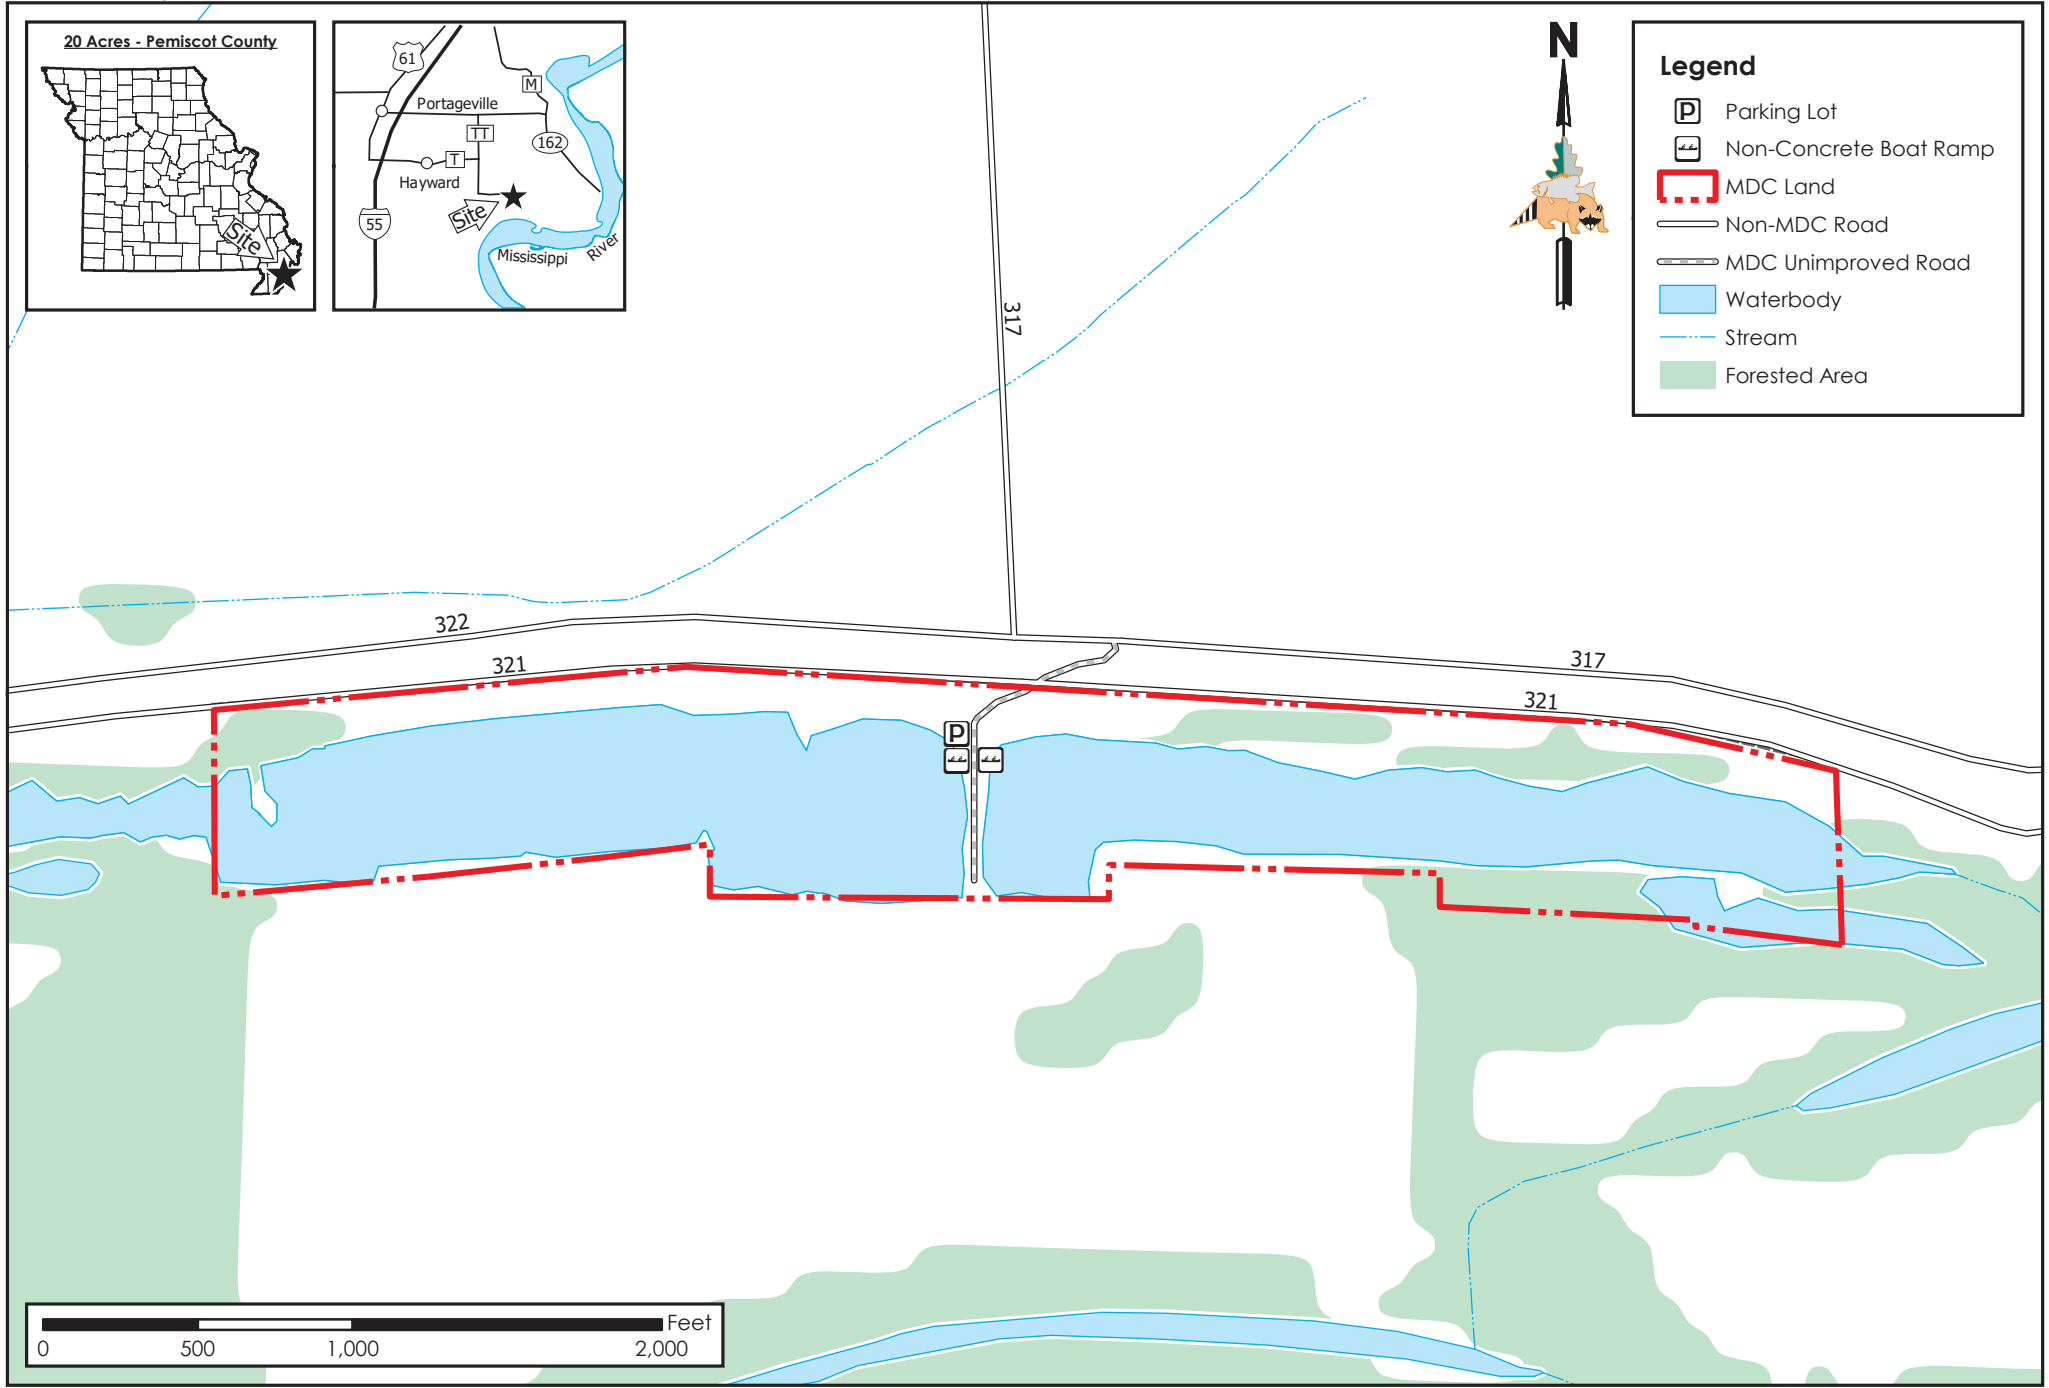

Twin Borrow Pits CA

Conservation Commission of the State of Missouri ©

Last Updated - 4/3/2019

Legend

- Parking Lot
- Non-Concrete Boat Ramp
- MDC Land
- Non-MDC Road
- MDC Unimproved Road
- Waterbody
- Stream
- Forested Area

MAP DISCLAIMER: Although all data in this map have been compiled by the Missouri Department of Conservation, no warranty, expressed or implied, is made by the department as to the accuracy of the data and related materials. The act of distribution shall not constitute any such warranty, and no responsibility is assumed by the department in the use of these data or related materials.