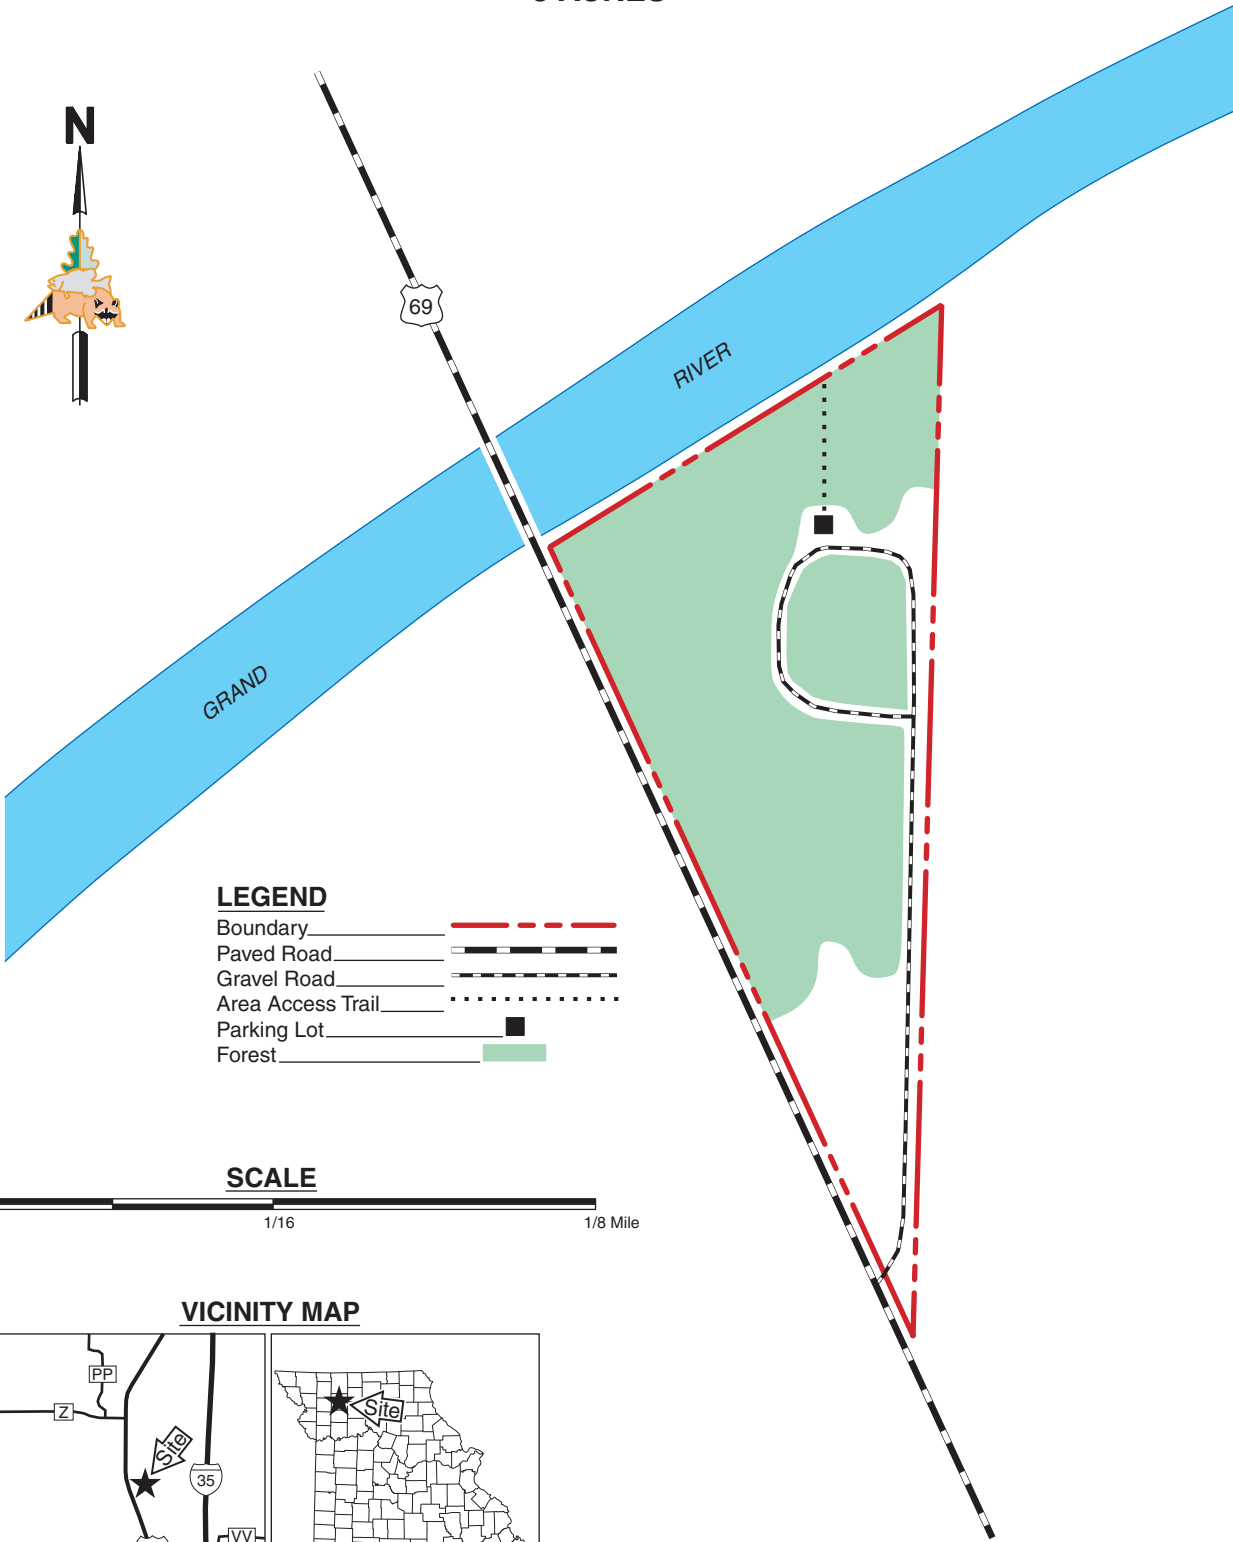

# GREEN ACCESS

DAVIESS COUNTY  
3 ACRES

## LEGEND

- Boundary
- Paved Road
- Gravel Road
- Area Access Trail
- Parking Lot
- Forest

## SCALE

## VICINITY MAP