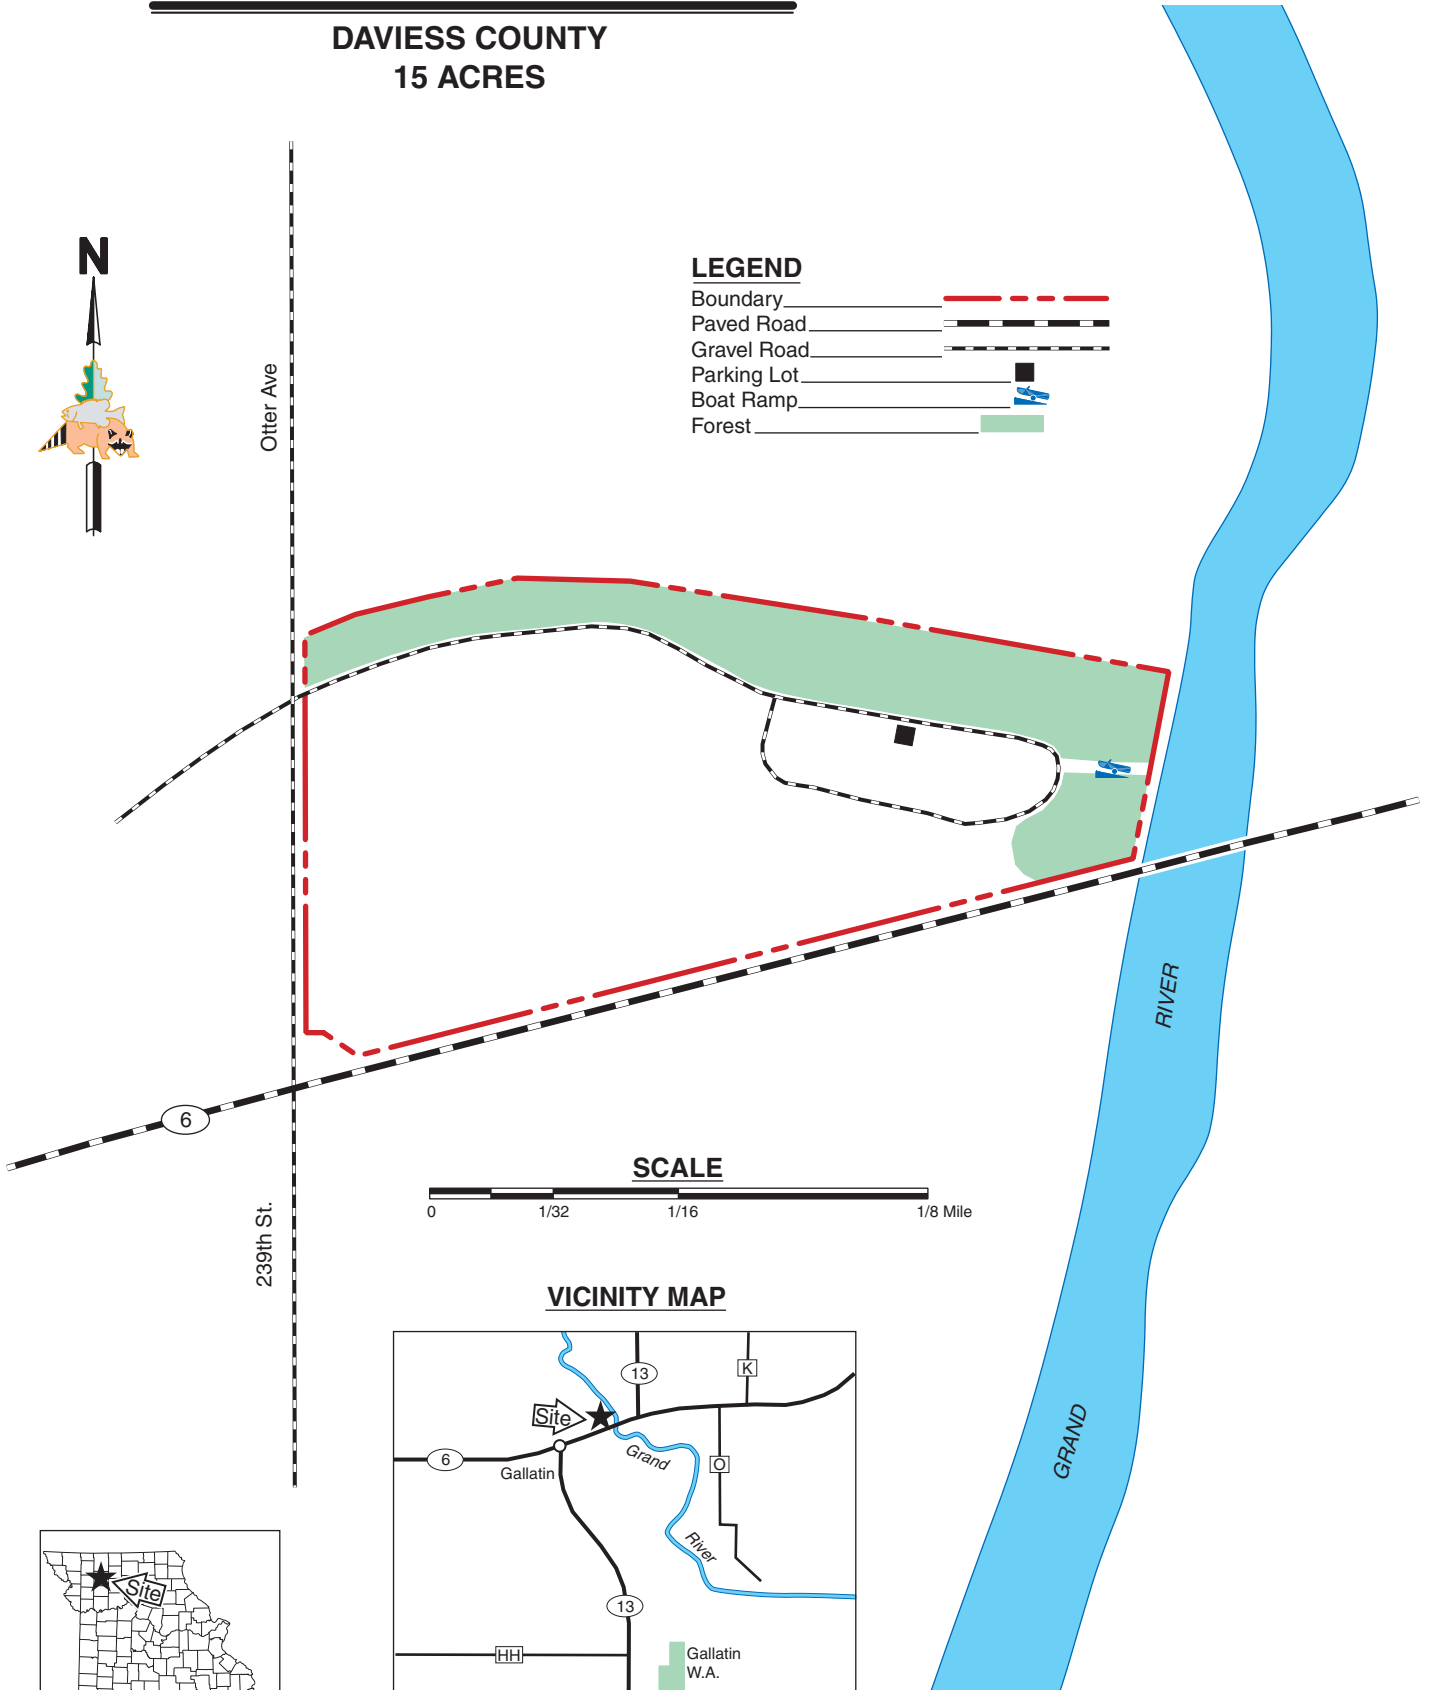

WABASH CROSSING ACCESS

DAVIESS COUNTY
15 ACRES

LEGEND

- Boundary ————
- Paved Road ————
- Gravel Road - - - - -
- Parking Lot ■
- Boat Ramp
- Forest

SCALE

VICINITY MAP

KEY MAP