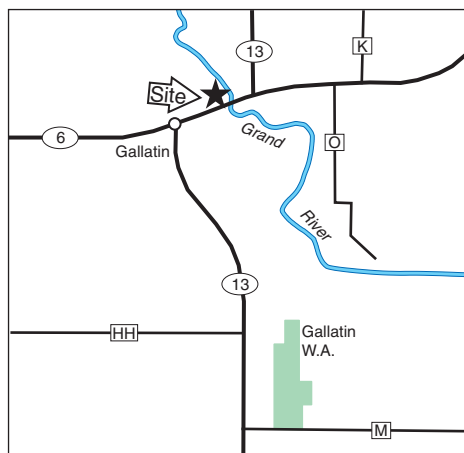

WABASH CROSSING ACCESS

DAVIESS COUNTY
15 ACRES

LEGEND

- Boundary ————
- Paved Road ————
- Gravel Road - - - - -
- Parking Lot ■
- Boat Ramp
- Forest

SCALE

VICINITY MAP

KEY MAP