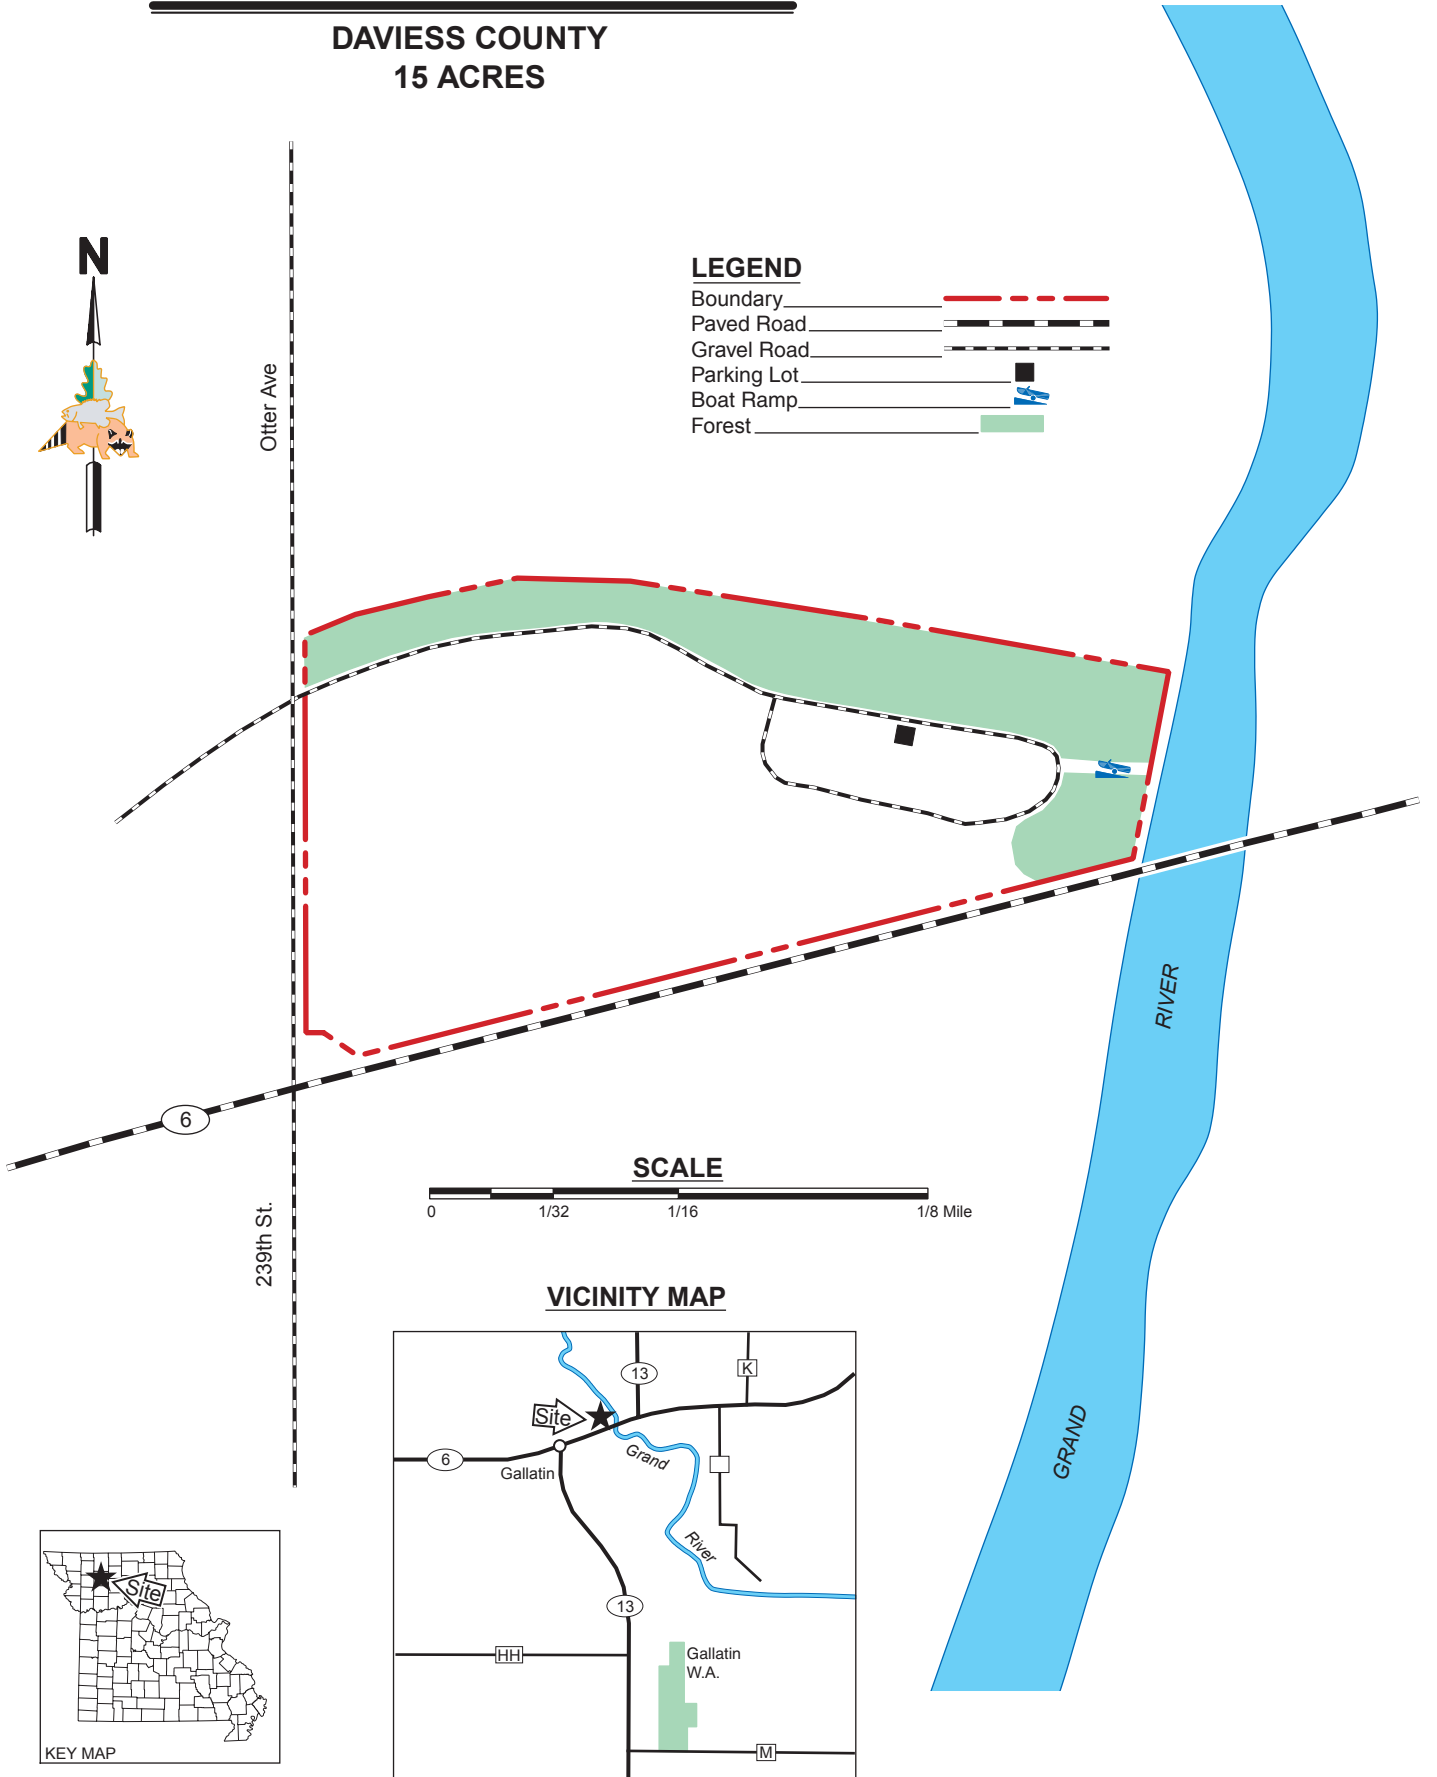

WABASH CROSSING ACCESS

DAVIESS COUNTY
15 ACRES

LEGEND

- Boundary
- Paved Road
- Gravel Road
- Parking Lot
- Boat Ramp
- Forest

VICINITY MAP