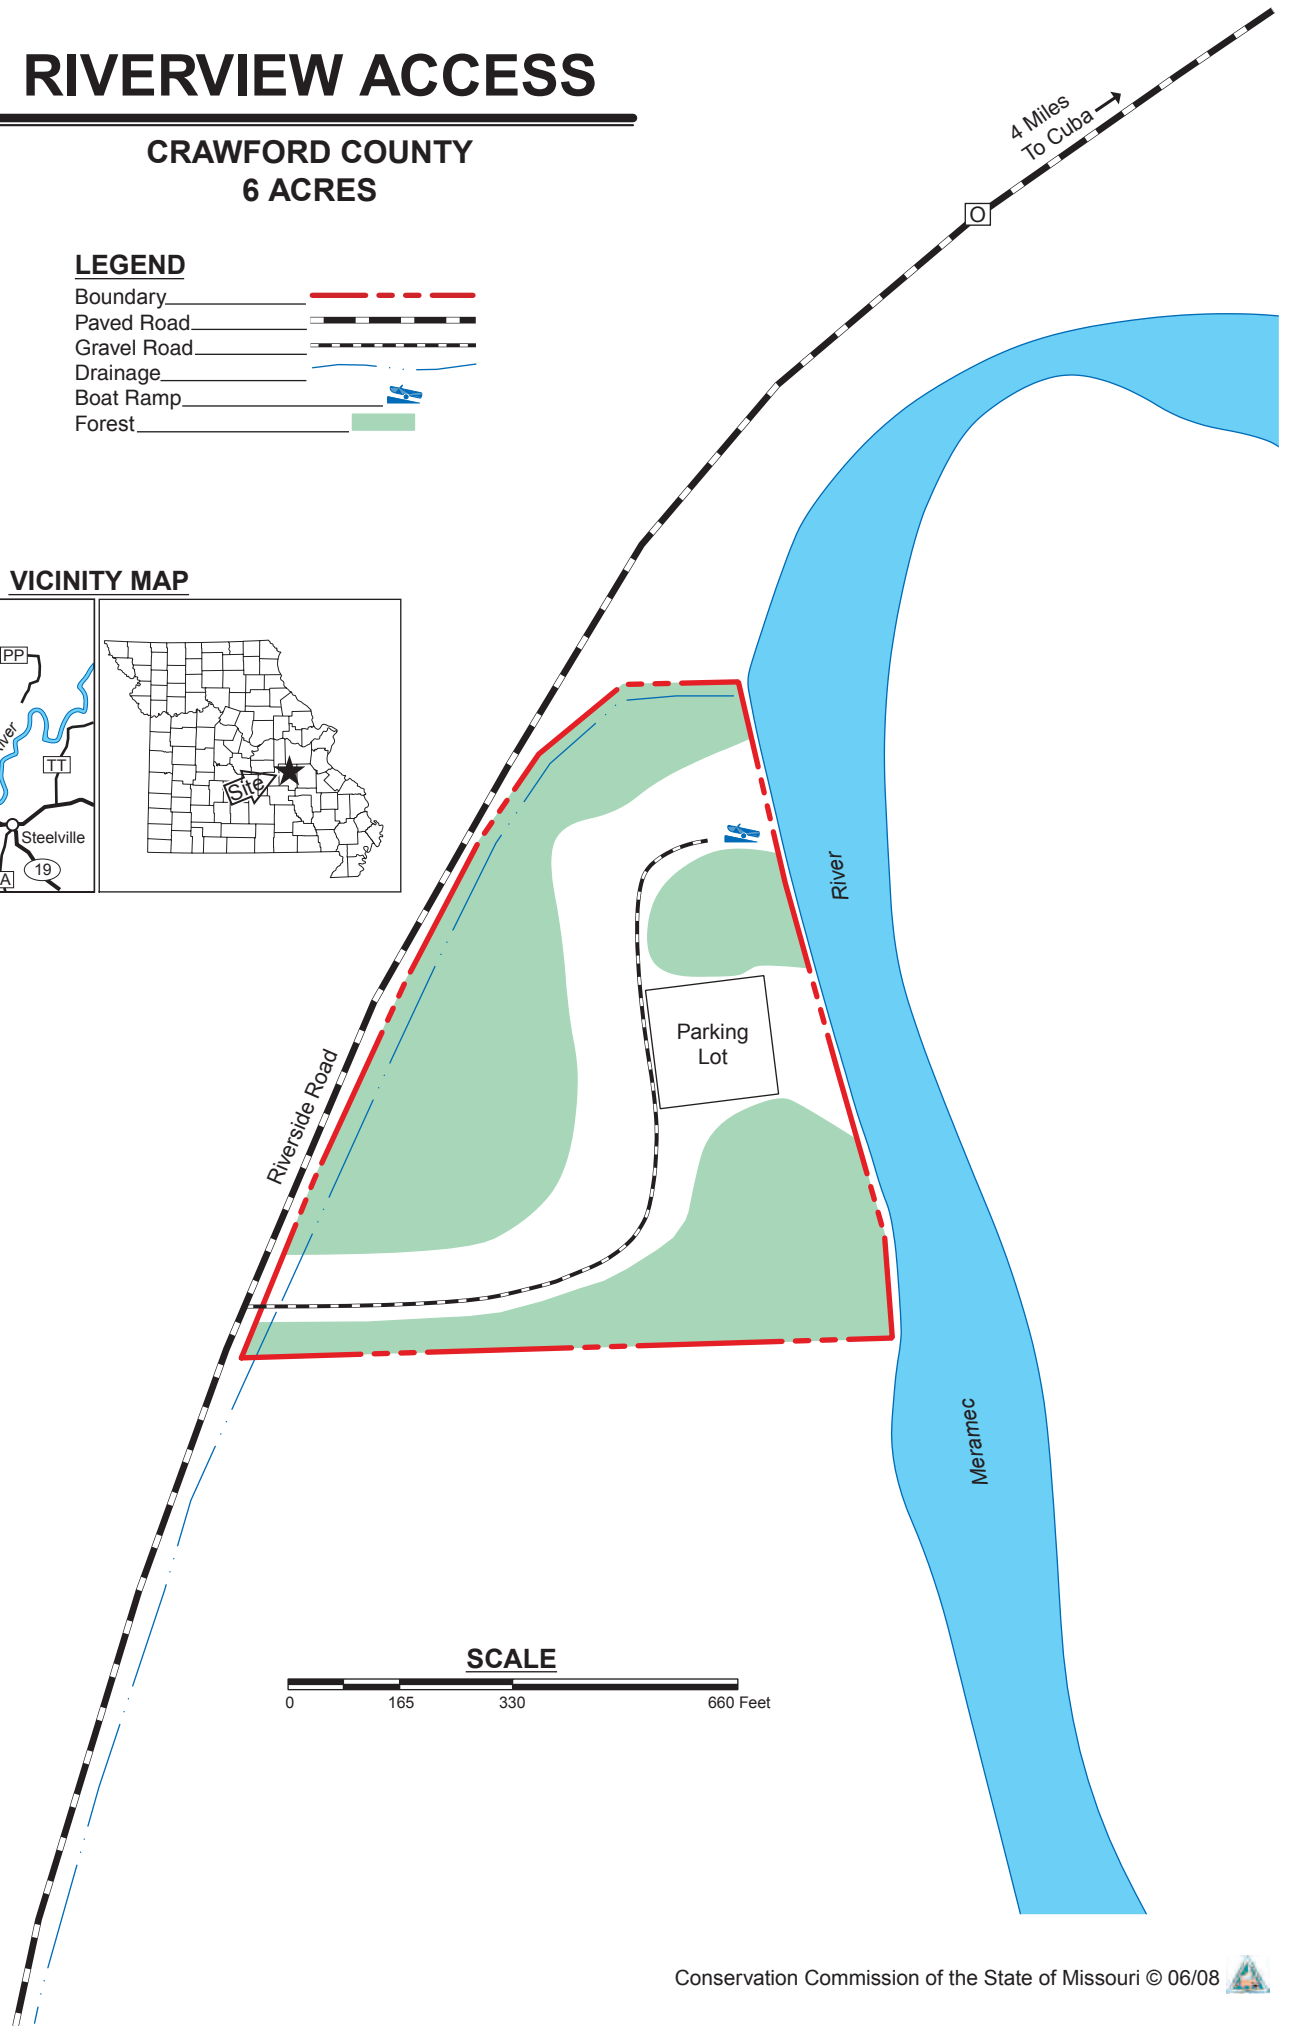

RIVERVIEW ACCESS

CRAWFORD COUNTY
6 ACRES

LEGEND

- Boundary 
- Paved Road 
- Gravel Road 
- Drainage 
- Boat Ramp 
- Forest 

VICINITY MAP

4 Miles
To Cuba