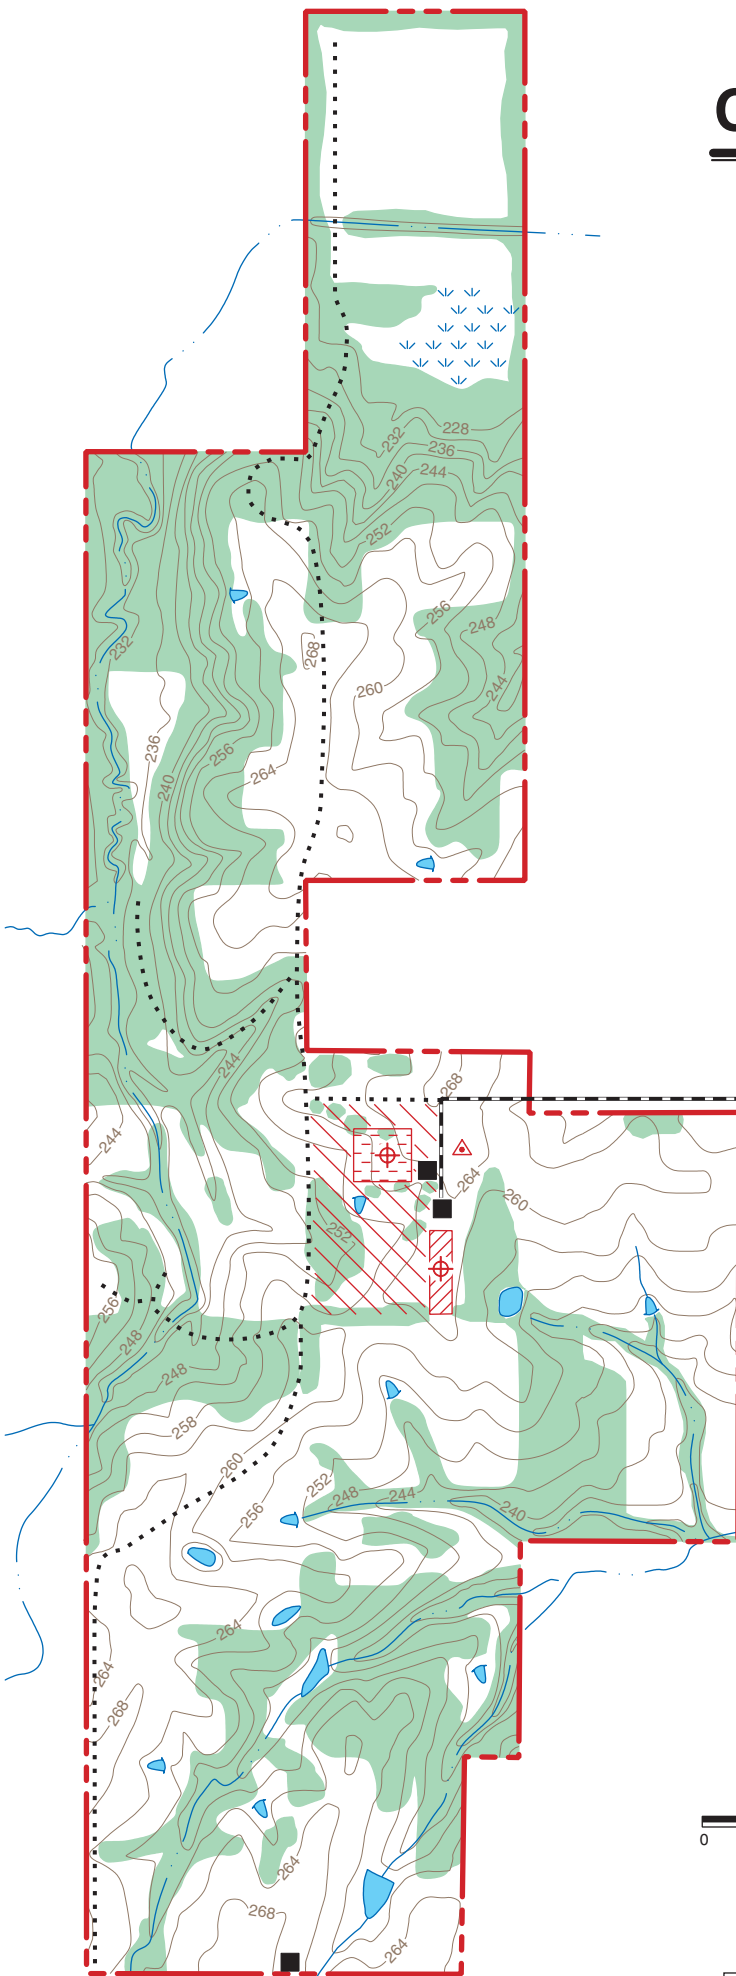

GALLATIN CONSERVATION AREA

DAVIESS COUNTY
670 ACRES

VICINITY MAP

LEGEND

- Boundary
- Paved Road
- Gravel Road
- Drainage
- Area Access Trail
- Parking Lot
- Pond
- Primitive Camping Area
- Forest
- Topography
- Marsh
- Rifle Range
- Shotgun Range
- Range Safety Zone

SCALE

← .5 Mi. To Hwy. 13