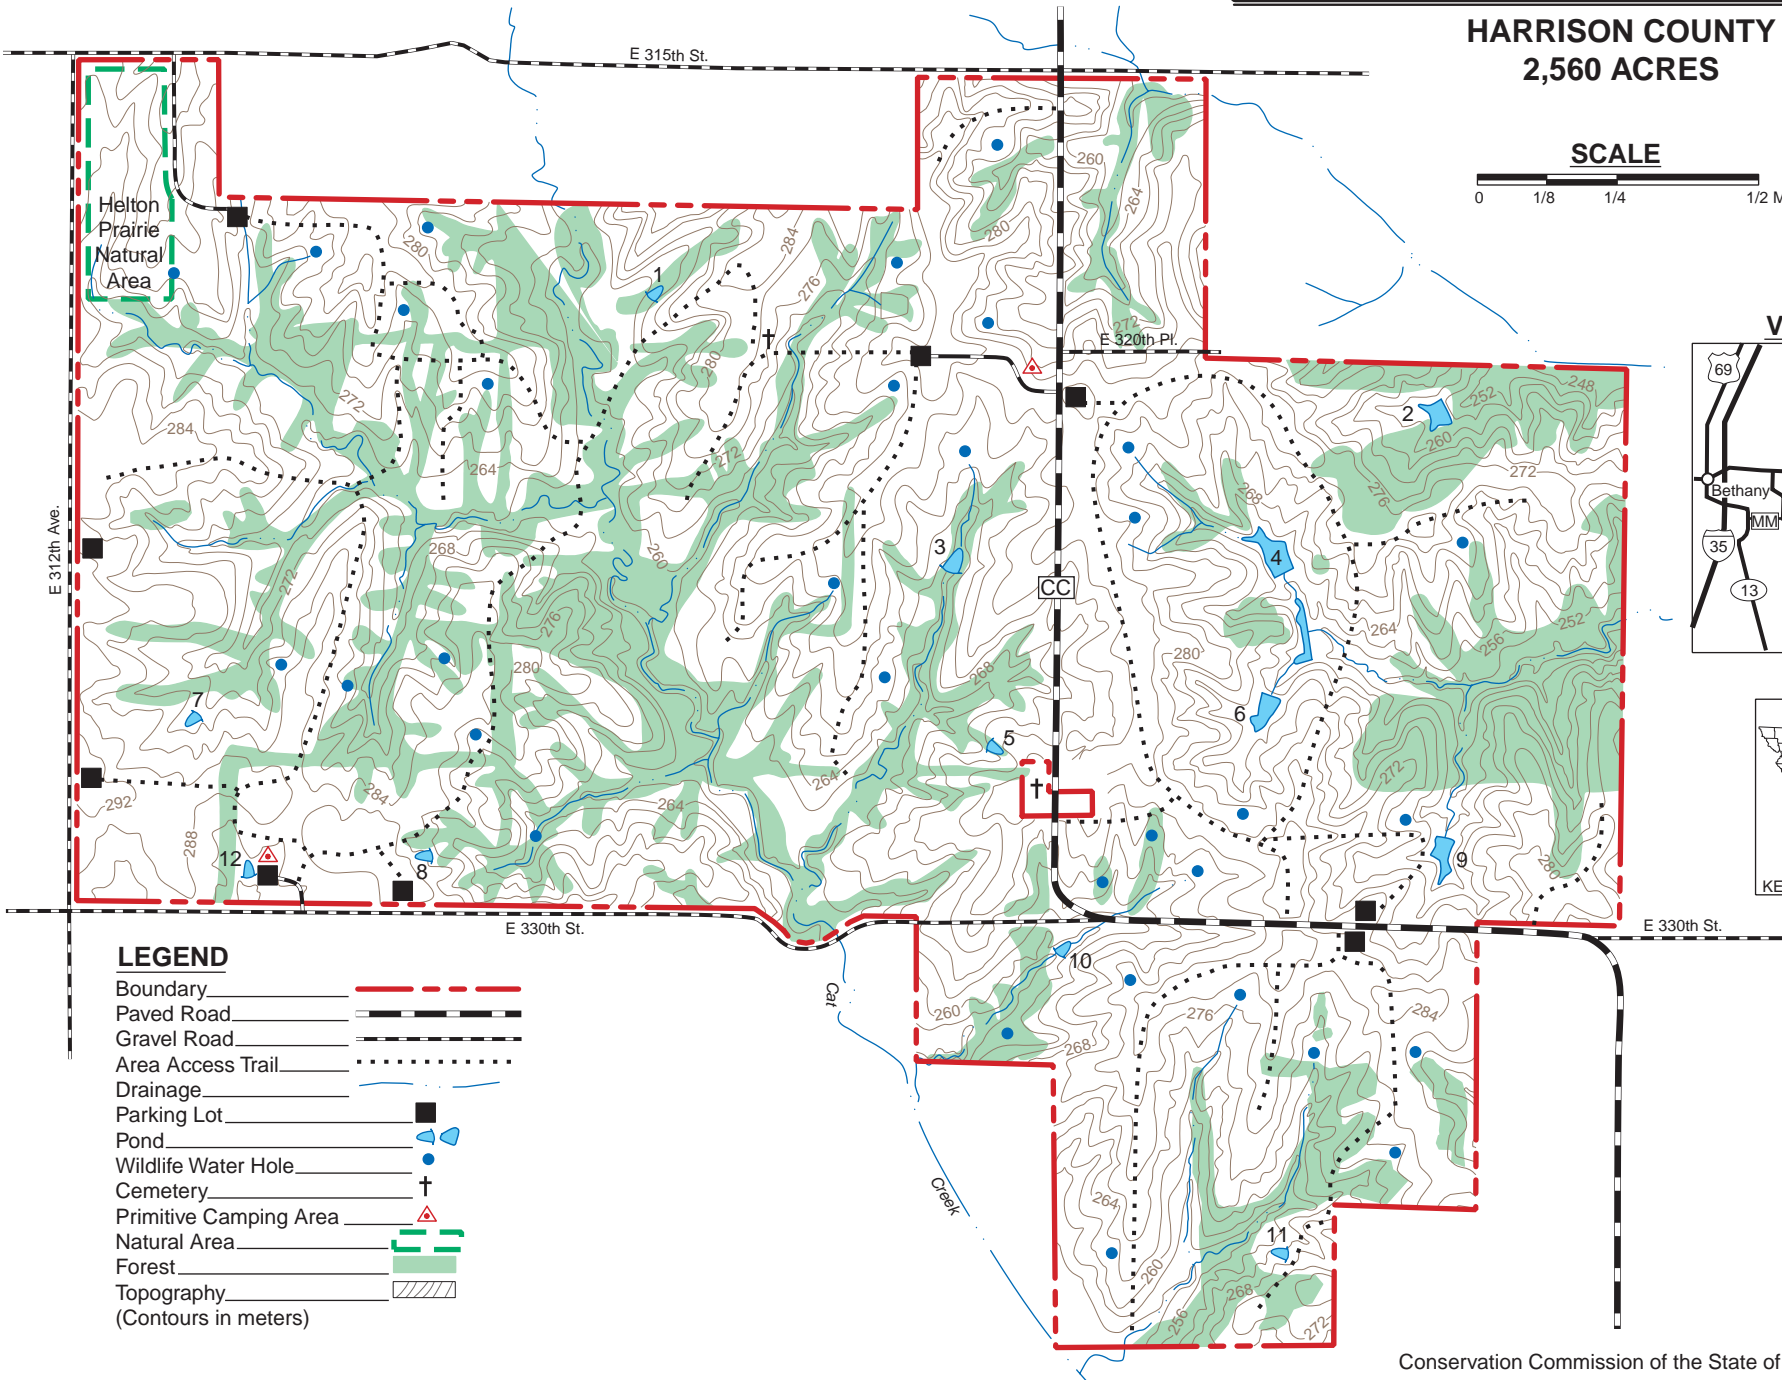

# THE WAYNE HELTON MEMORIAL WILDLIFE AREA

HARRISON COUNTY  
2,560 ACRES

SCALE

VICINITY MAP

## LEGEND

- Boundary
- Paved Road
- Gravel Road
- Area Access Trail
- Drainage
- Parking Lot
- Pond
- Wildlife Water Hole
- Cemetery
- Primitive Camping Area
- Natural Area
- Forest
- Topography (Contours in meters)