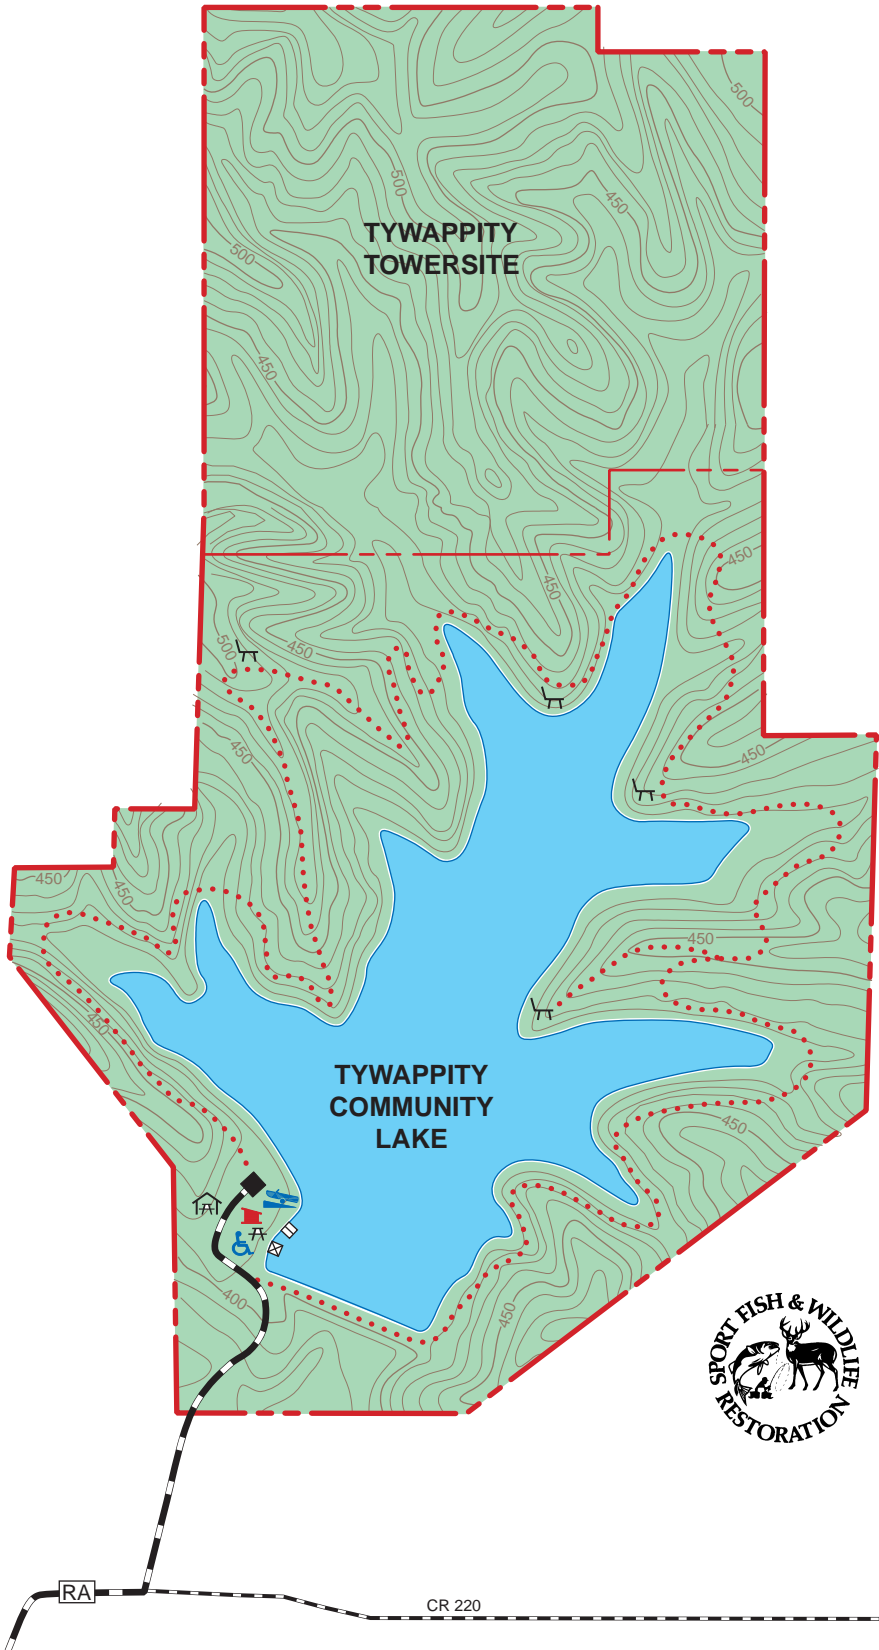

TYWAPPITY COMMUNITY LAKE AND TOWERSITE

SCOTT COUNTY
184 ACRES

LEGEND

Boundary	
Paved Road	
Gravel Road	
Hiking Trail	
Parking Lot	
Privy	
Boat Ramp	
Picnic Shelter	
Picnic Area	
Courtesy Dock	
Dock/Platform	
Benches	
Disabled Accessible	
Forest	

VICINITY MAP

SCALE