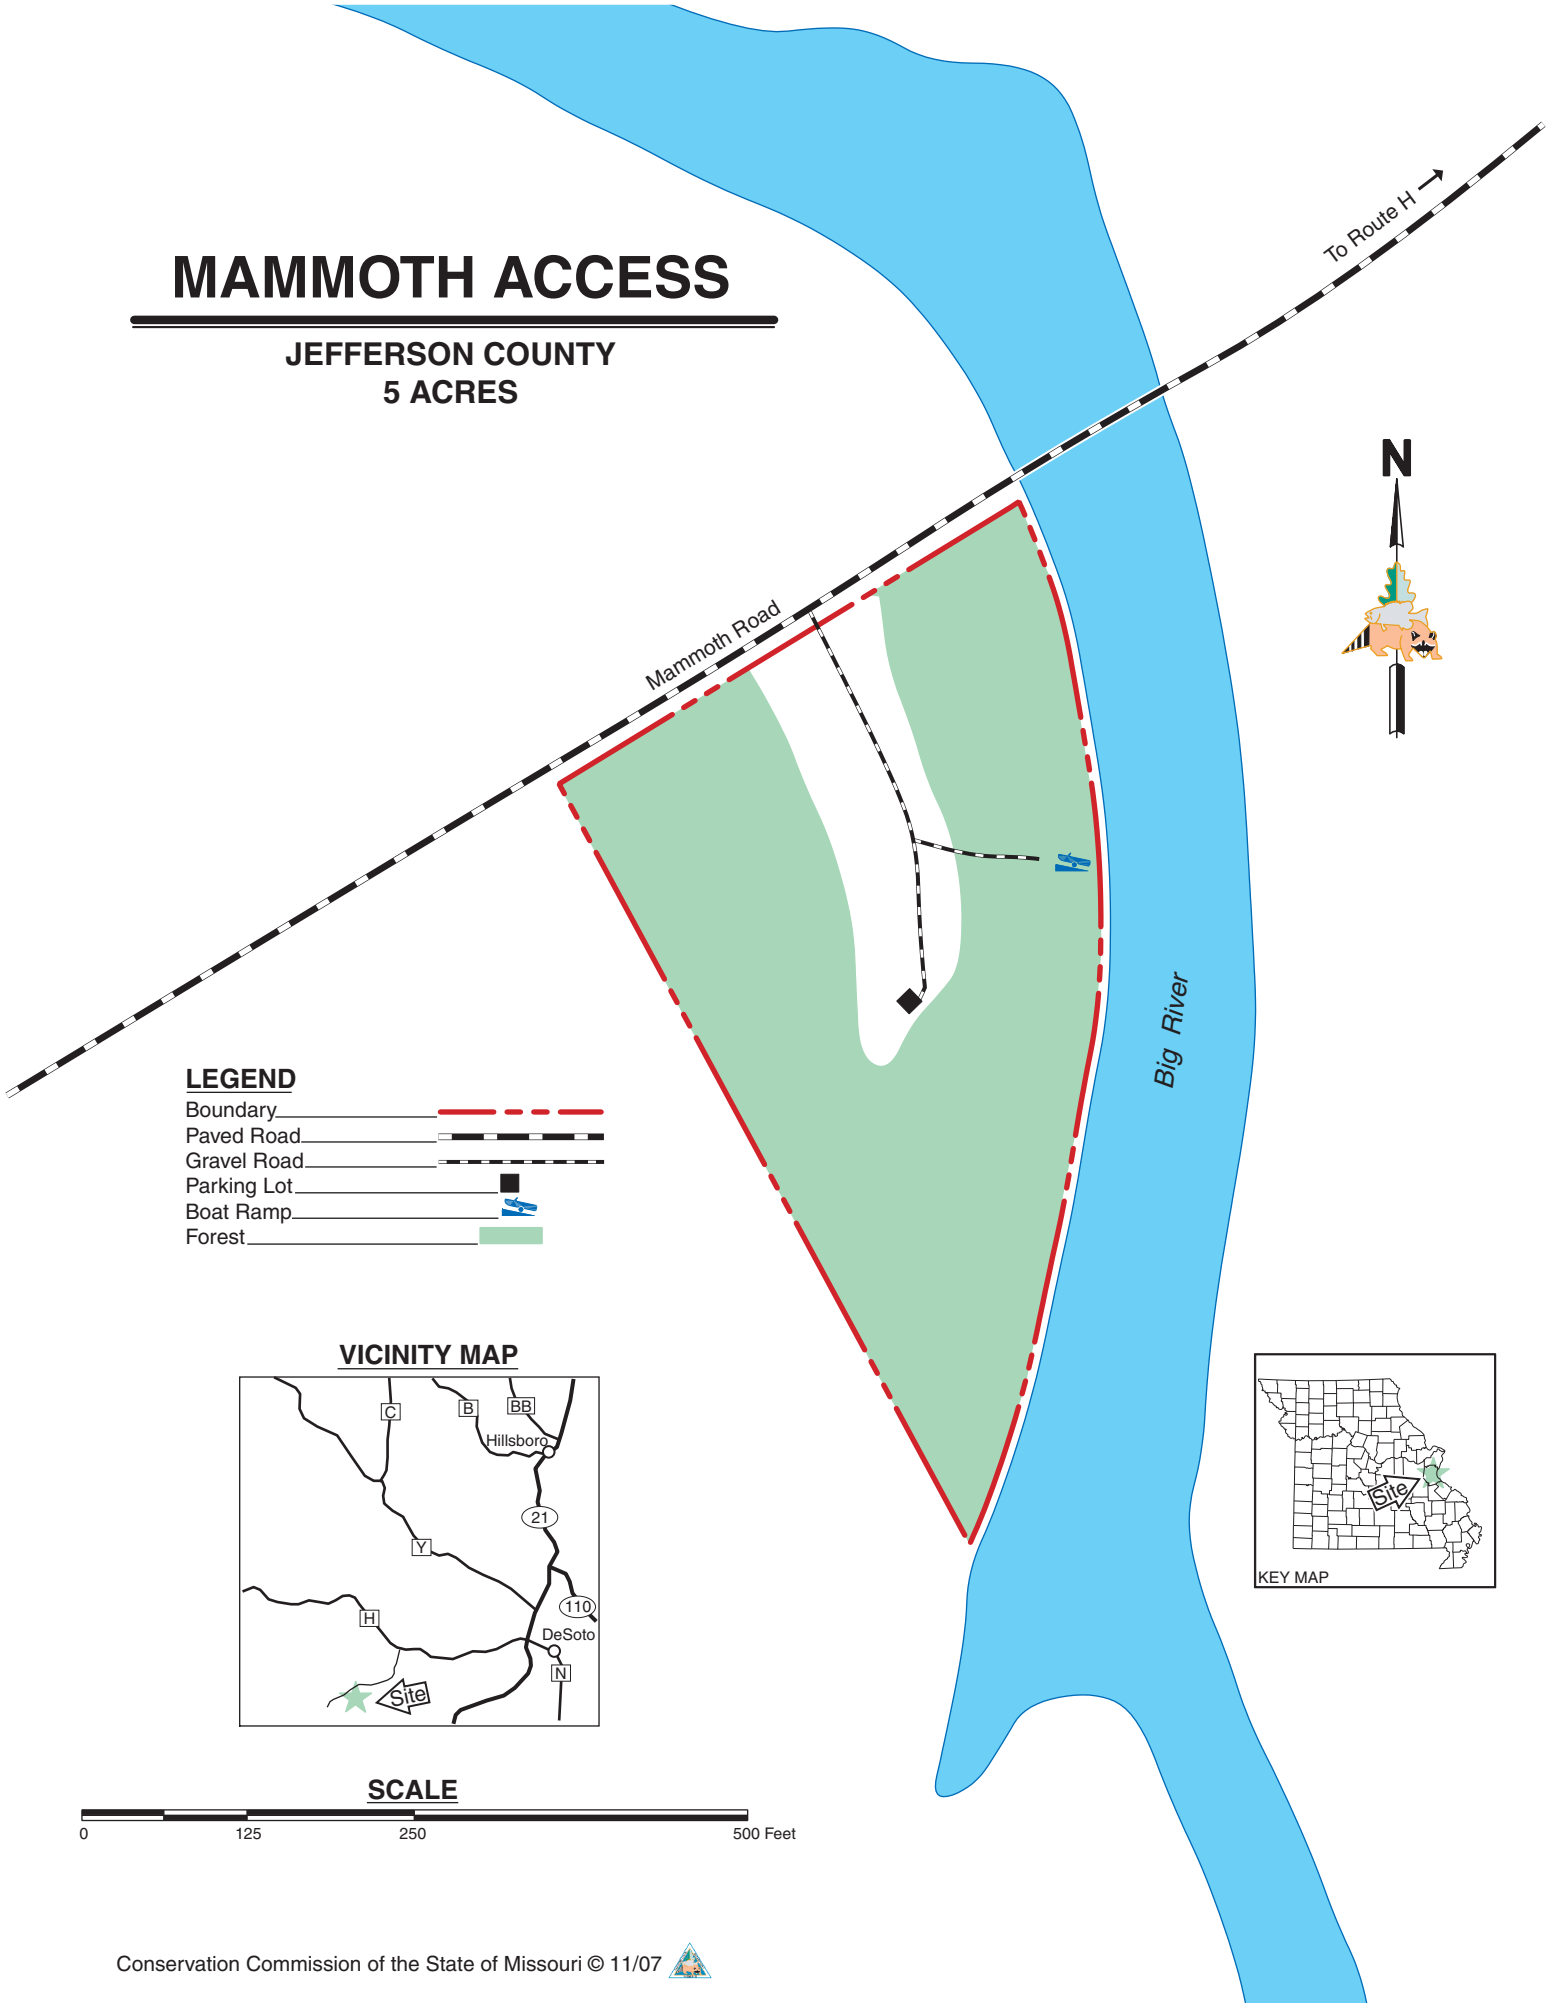

MAMMOTH ACCESS

JEFFERSON COUNTY
5 ACRES

LEGEND

- Boundary 
- Paved Road 
- Gravel Road 
- Parking Lot 
- Boat Ramp 
- Forest 

VICINITY MAP

SCALE