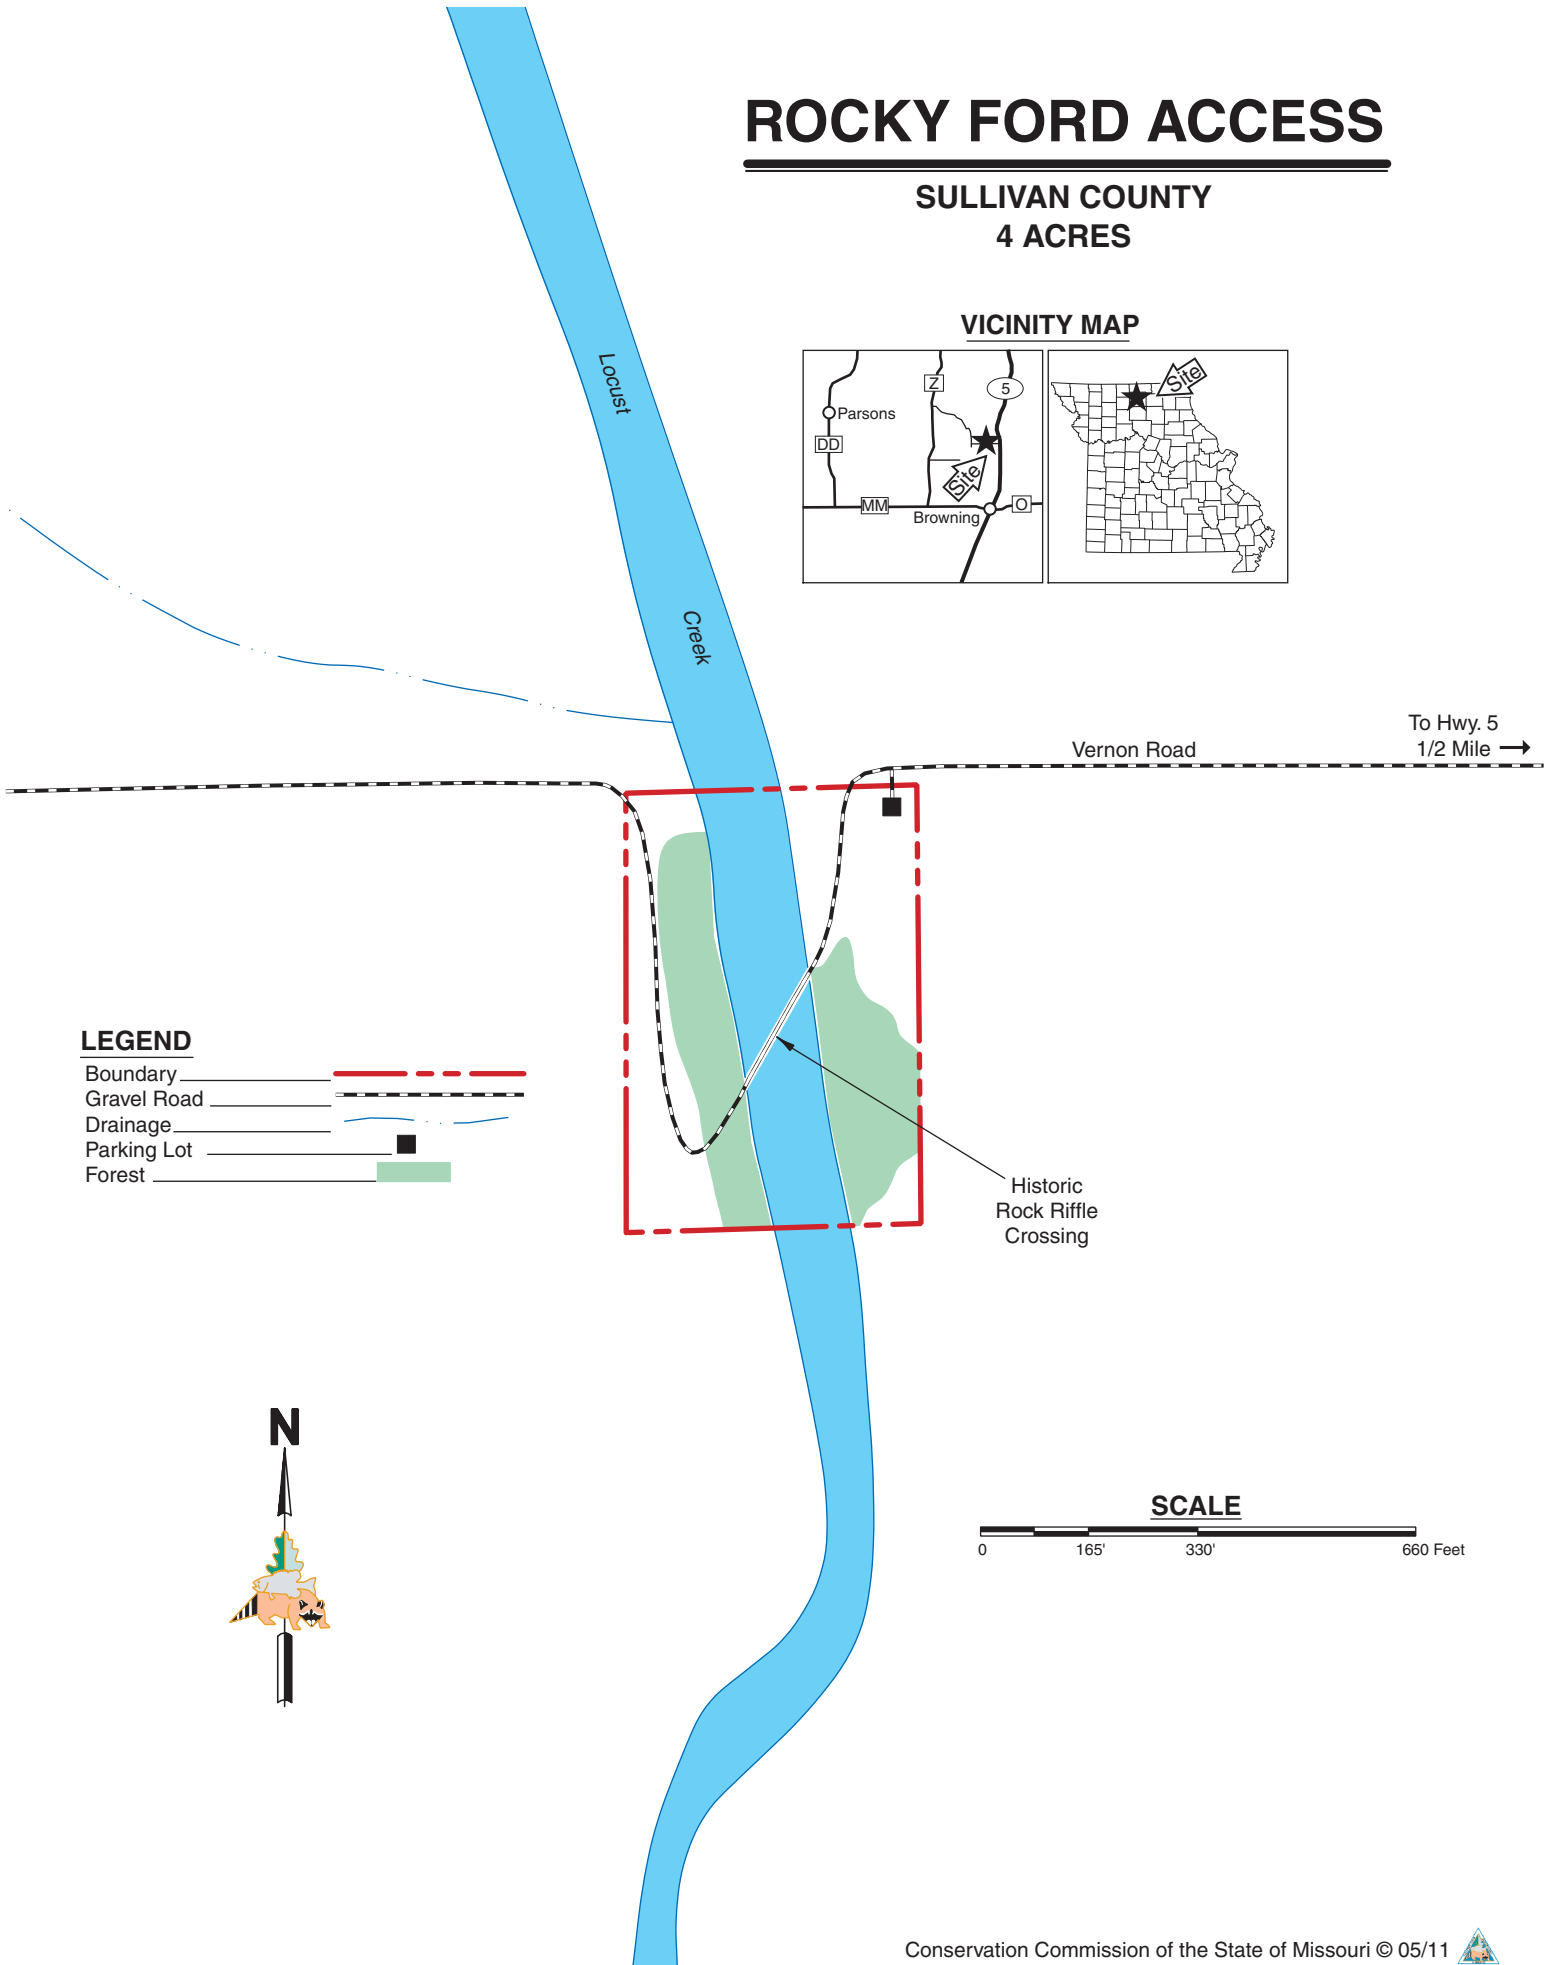

# ROCKY FORD ACCESS

SULLIVAN COUNTY  
4 ACRES

## VICINITY MAP

## LEGEND

- Boundary 
- Gravel Road 
- Drainage 
- Parking Lot 
- Forest 

Historic  
Rock Riffle  
Crossing

## SCALE