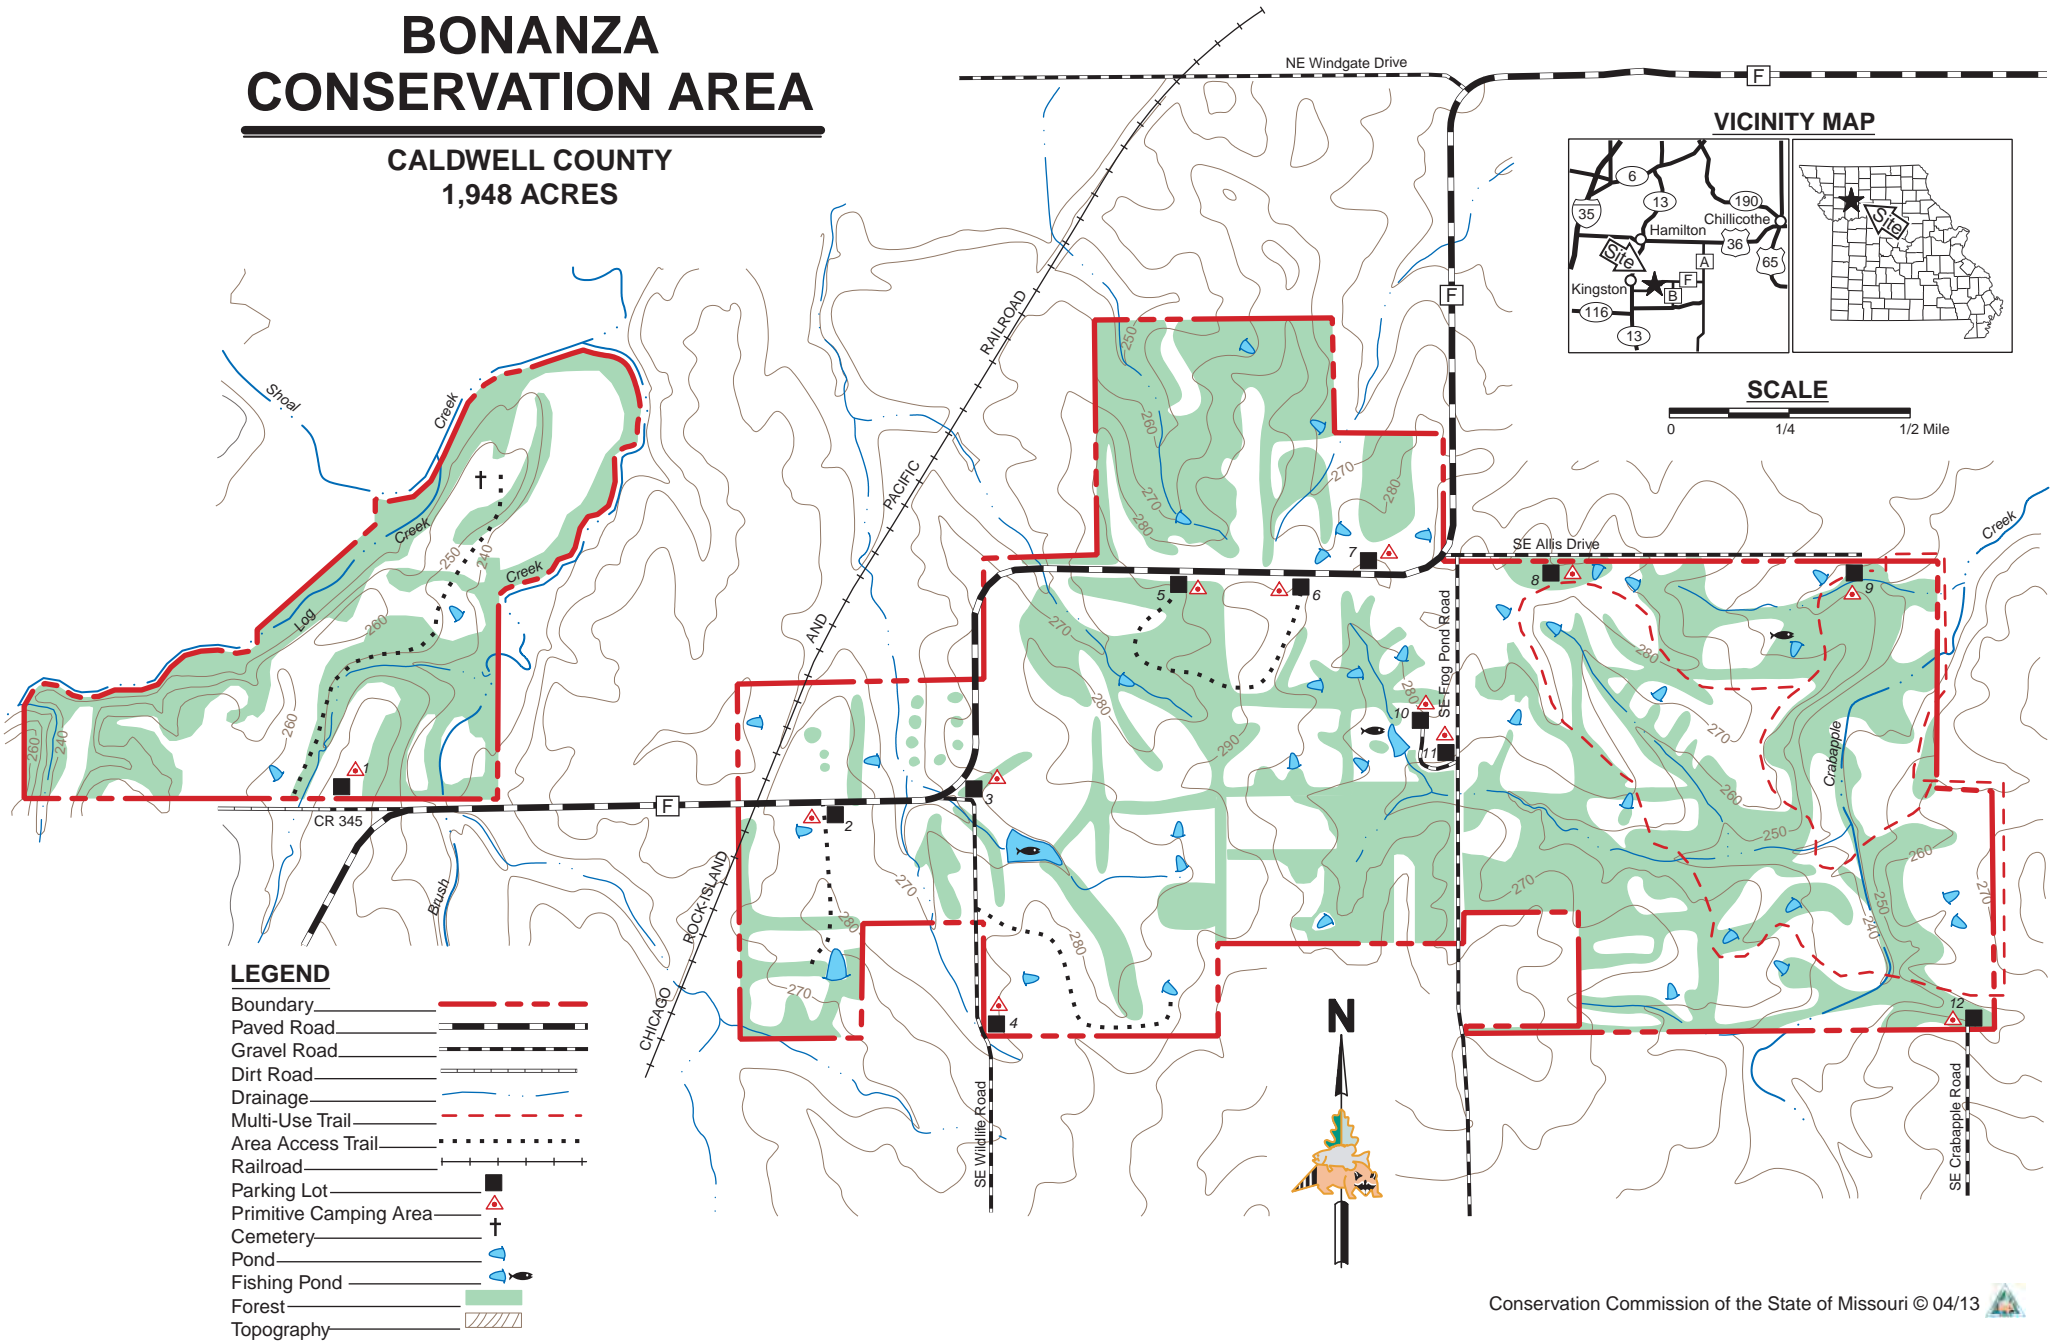

# BONANZA CONSERVATION AREA

CALDWELL COUNTY  
1,948 ACRES

## LEGEND

- Boundary
- Paved Road
- Gravel Road
- Dirt Road
- Drainage
- Multi-Use Trail
- Area Access Trail
- Railroad
- Parking Lot
- Primitive Camping Area
- Cemetery
- Pond
- Fishing Pond
- Forest
- Topography

## VICINITY MAP

## SCALE