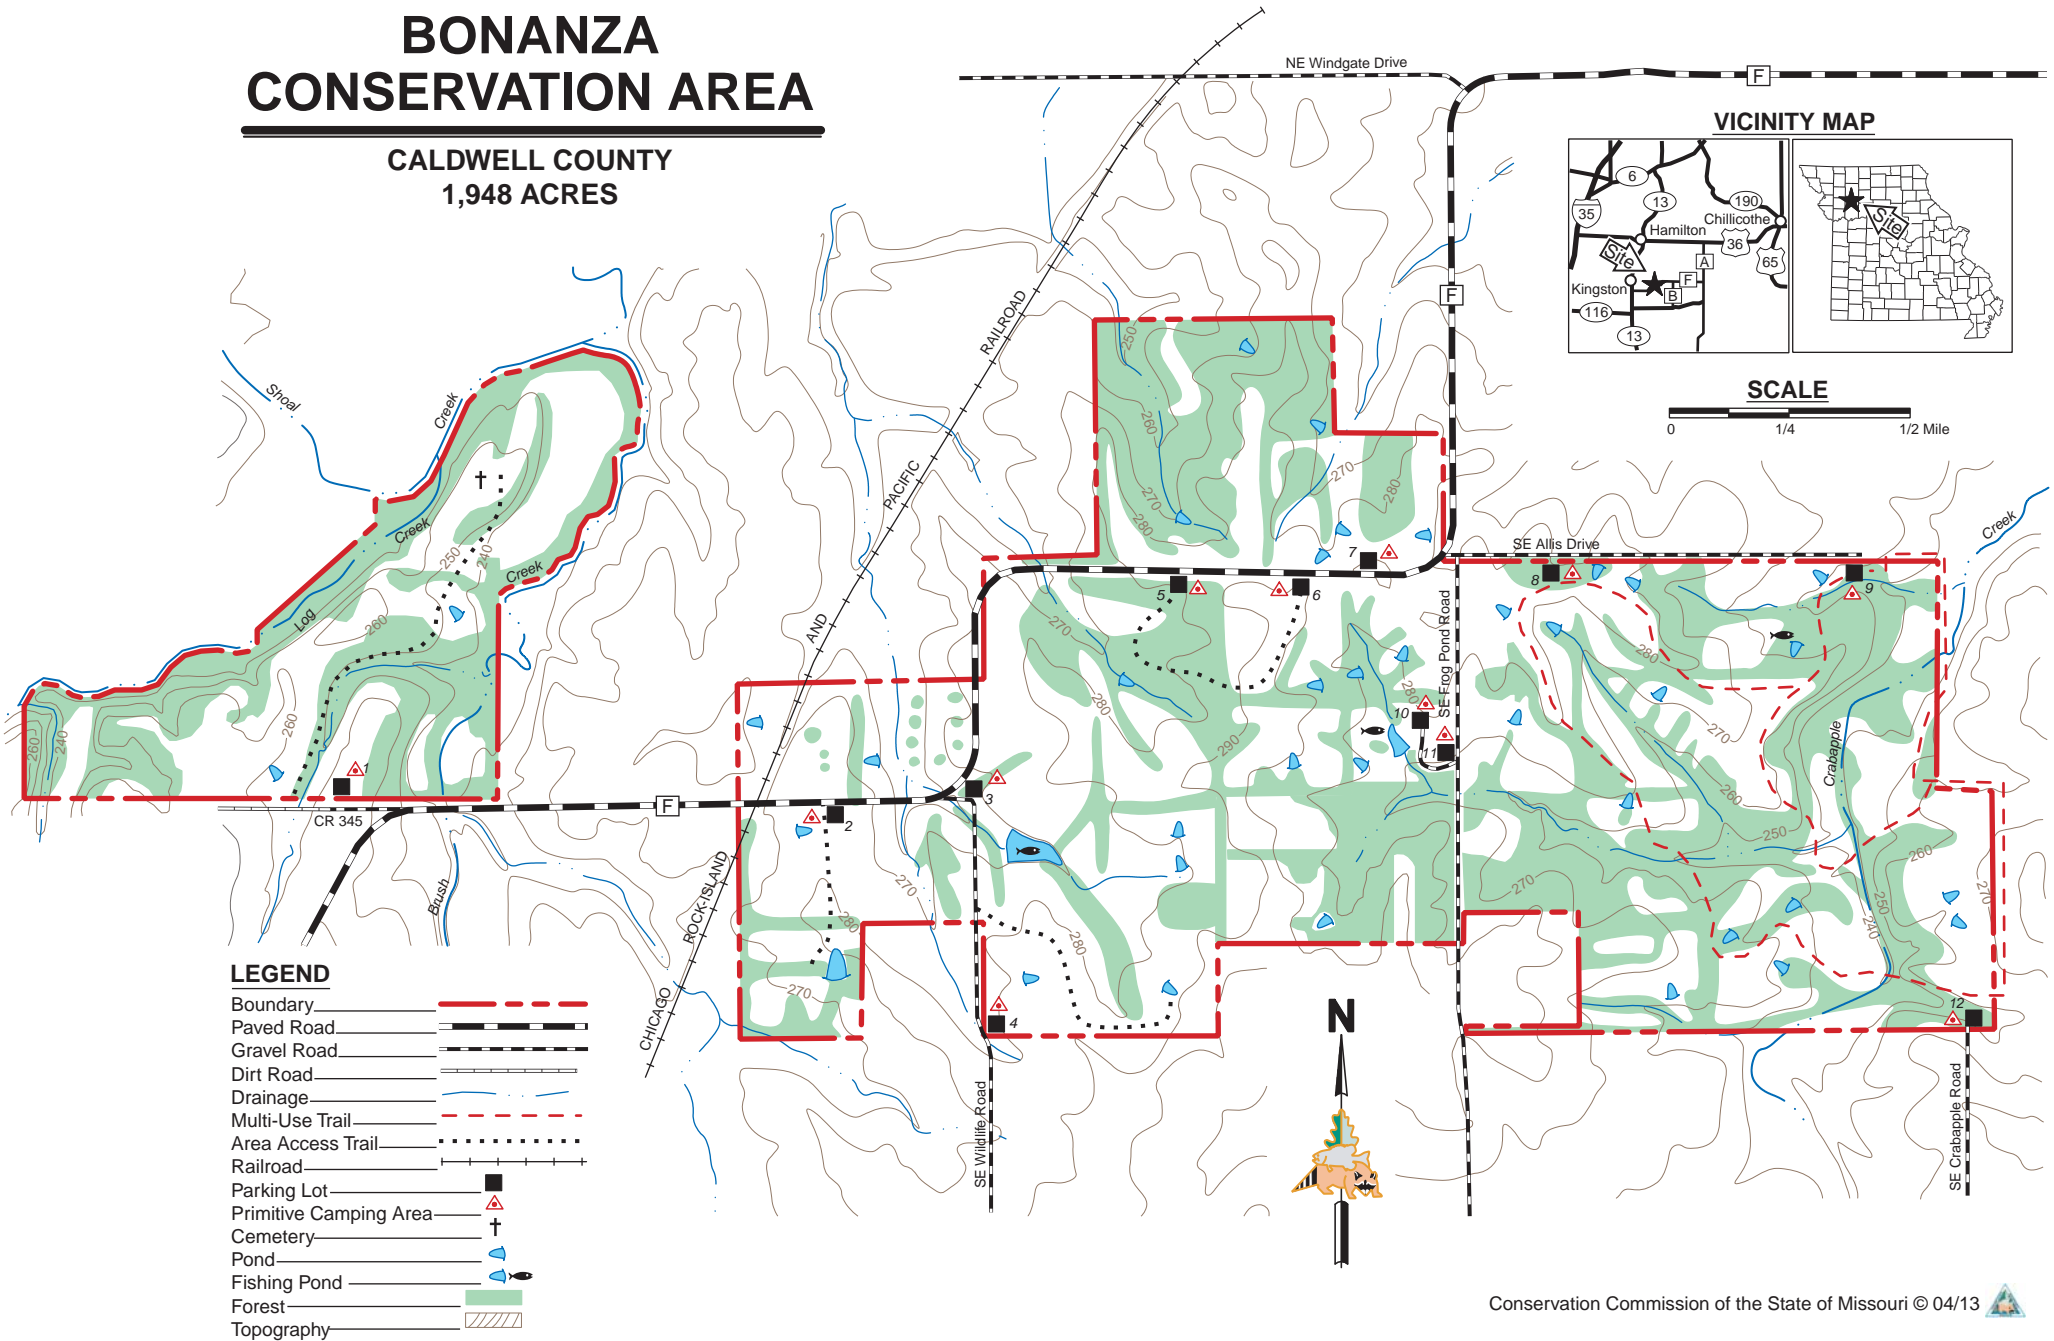

BONANZA CONSERVATION AREA

CALDWELL COUNTY
1,948 ACRES

LEGEND

- Boundary
- Paved Road
- Gravel Road
- Dirt Road
- Drainage
- Multi-Use Trail
- Area Access Trail
- Railroad ++
- Parking Lot
- Primitive Camping Area
- Cemetery +
- Pond
- Fishing Pond
- Forest
- Topography

VICINITY MAP

SCALE