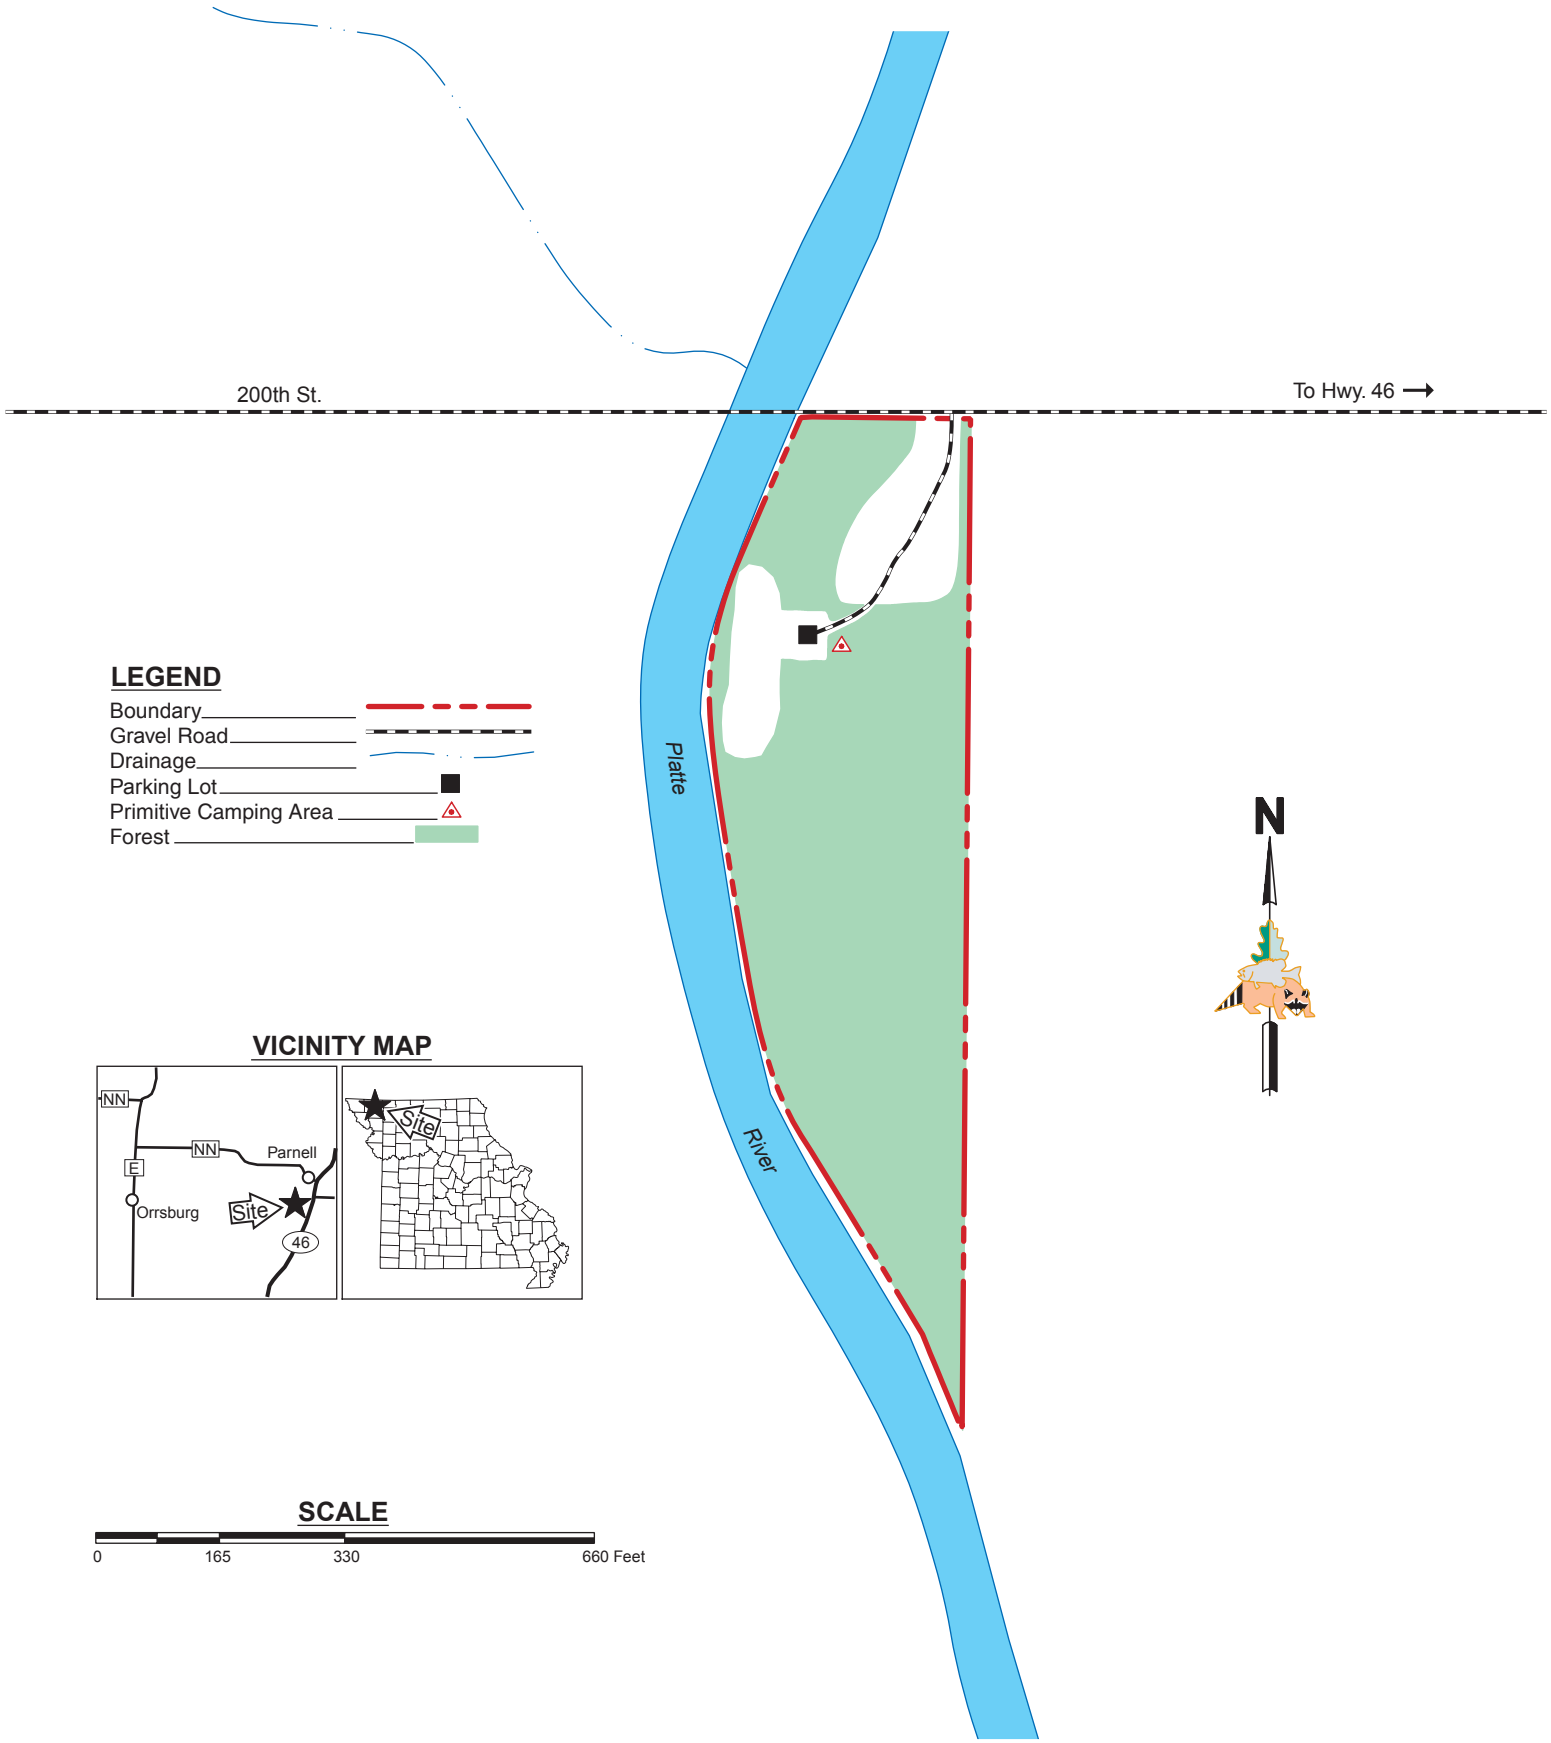

KEEVER BRIDGE ACCESS

NODAWAY COUNTY
6 ACRES

LEGEND

- Boundary
- Gravel Road
- Drainage
- Parking Lot
- Primitive Camping Area
- Forest

VICINITY MAP

SCALE