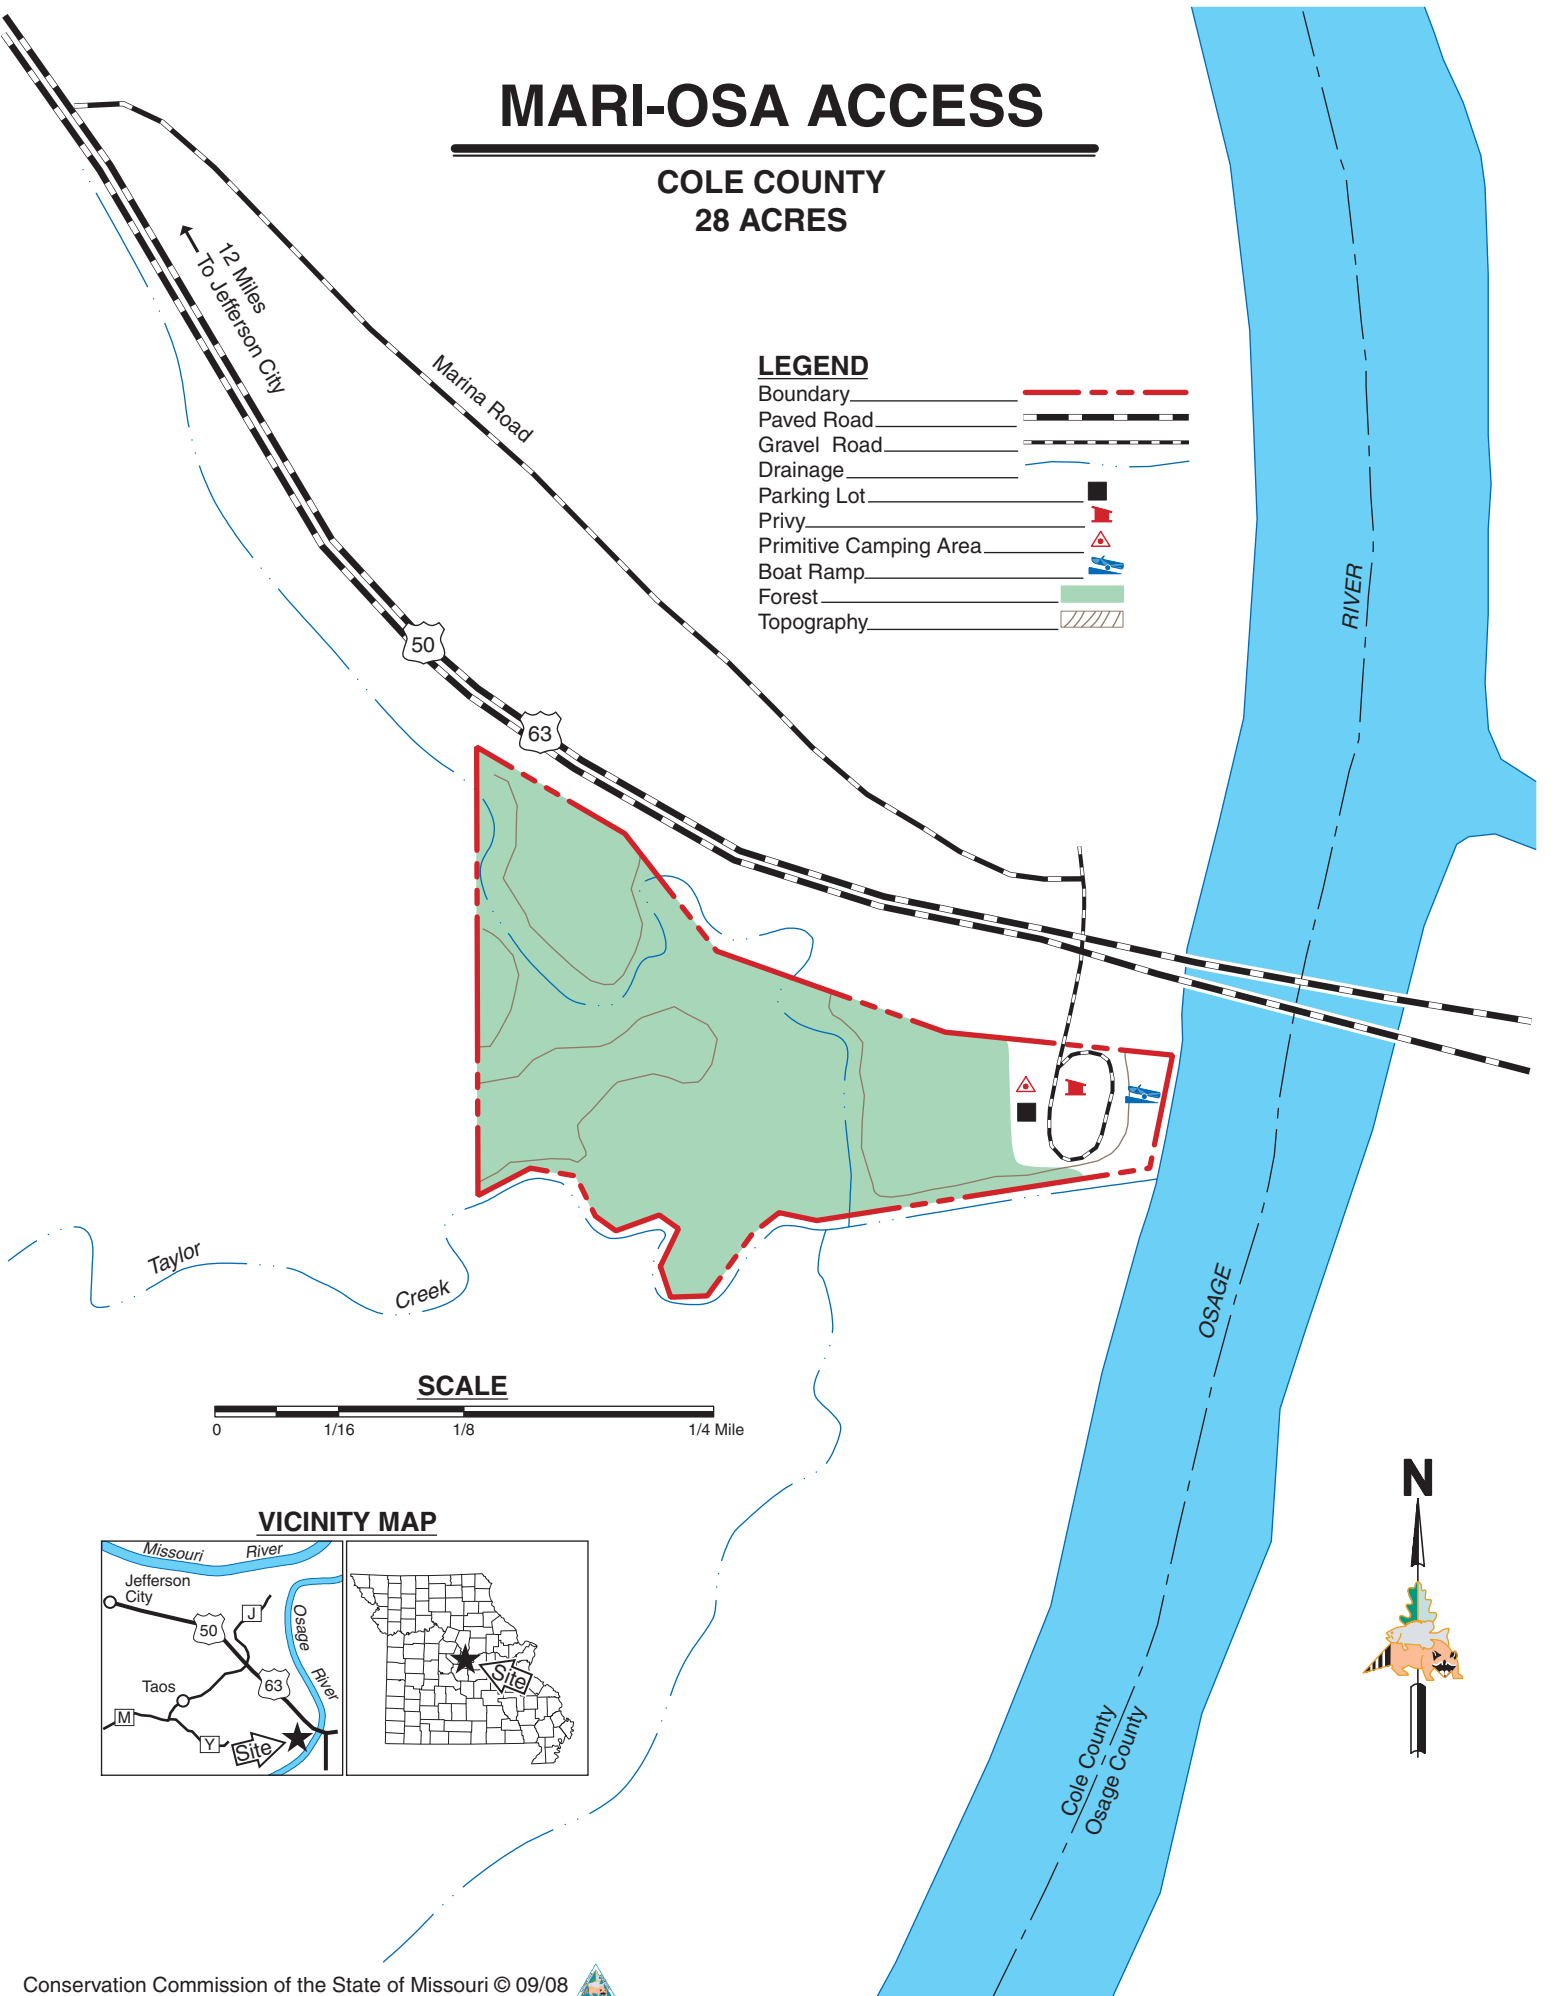

MARI-OSA ACCESS

COLE COUNTY
28 ACRES

LEGEND

Boundary	
Paved Road	
Gravel Road	
Drainage	
Parking Lot	
Privy	
Primitive Camping Area	
Boat Ramp	
Forest	
Topography	

VICINITY MAP