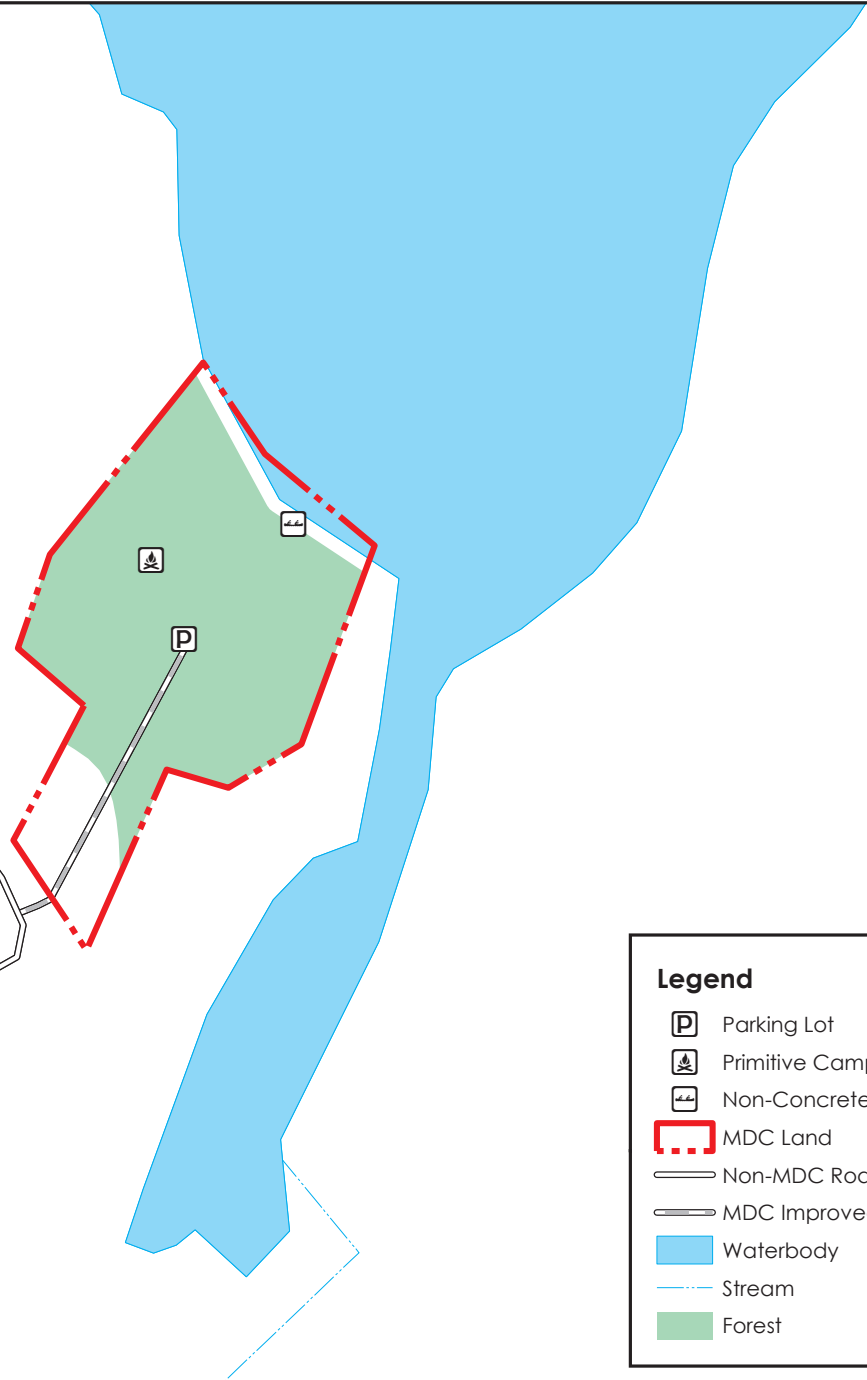

Thirtyfour Corner Blue Hole

Conservation Commission of the State of Missouri ©

Last Updated - 4/8/2019

Legend

- Parking Lot
- Primitive Camping
- Non-Concrete Boat Ramp
- MDC Land
- Non-MDC Road
- MDC Improved Road
- Waterbody
- Stream
- Forest

MAP DISCLAIMER: Although all data in this map have been compiled by the Missouri Department of Conservation, no warranty, expressed or implied, is made by the department as to the accuracy of the data and related materials. The act of distribution shall not constitute any such warranty, and no responsibility is assumed by the department in the use of these data or related materials.