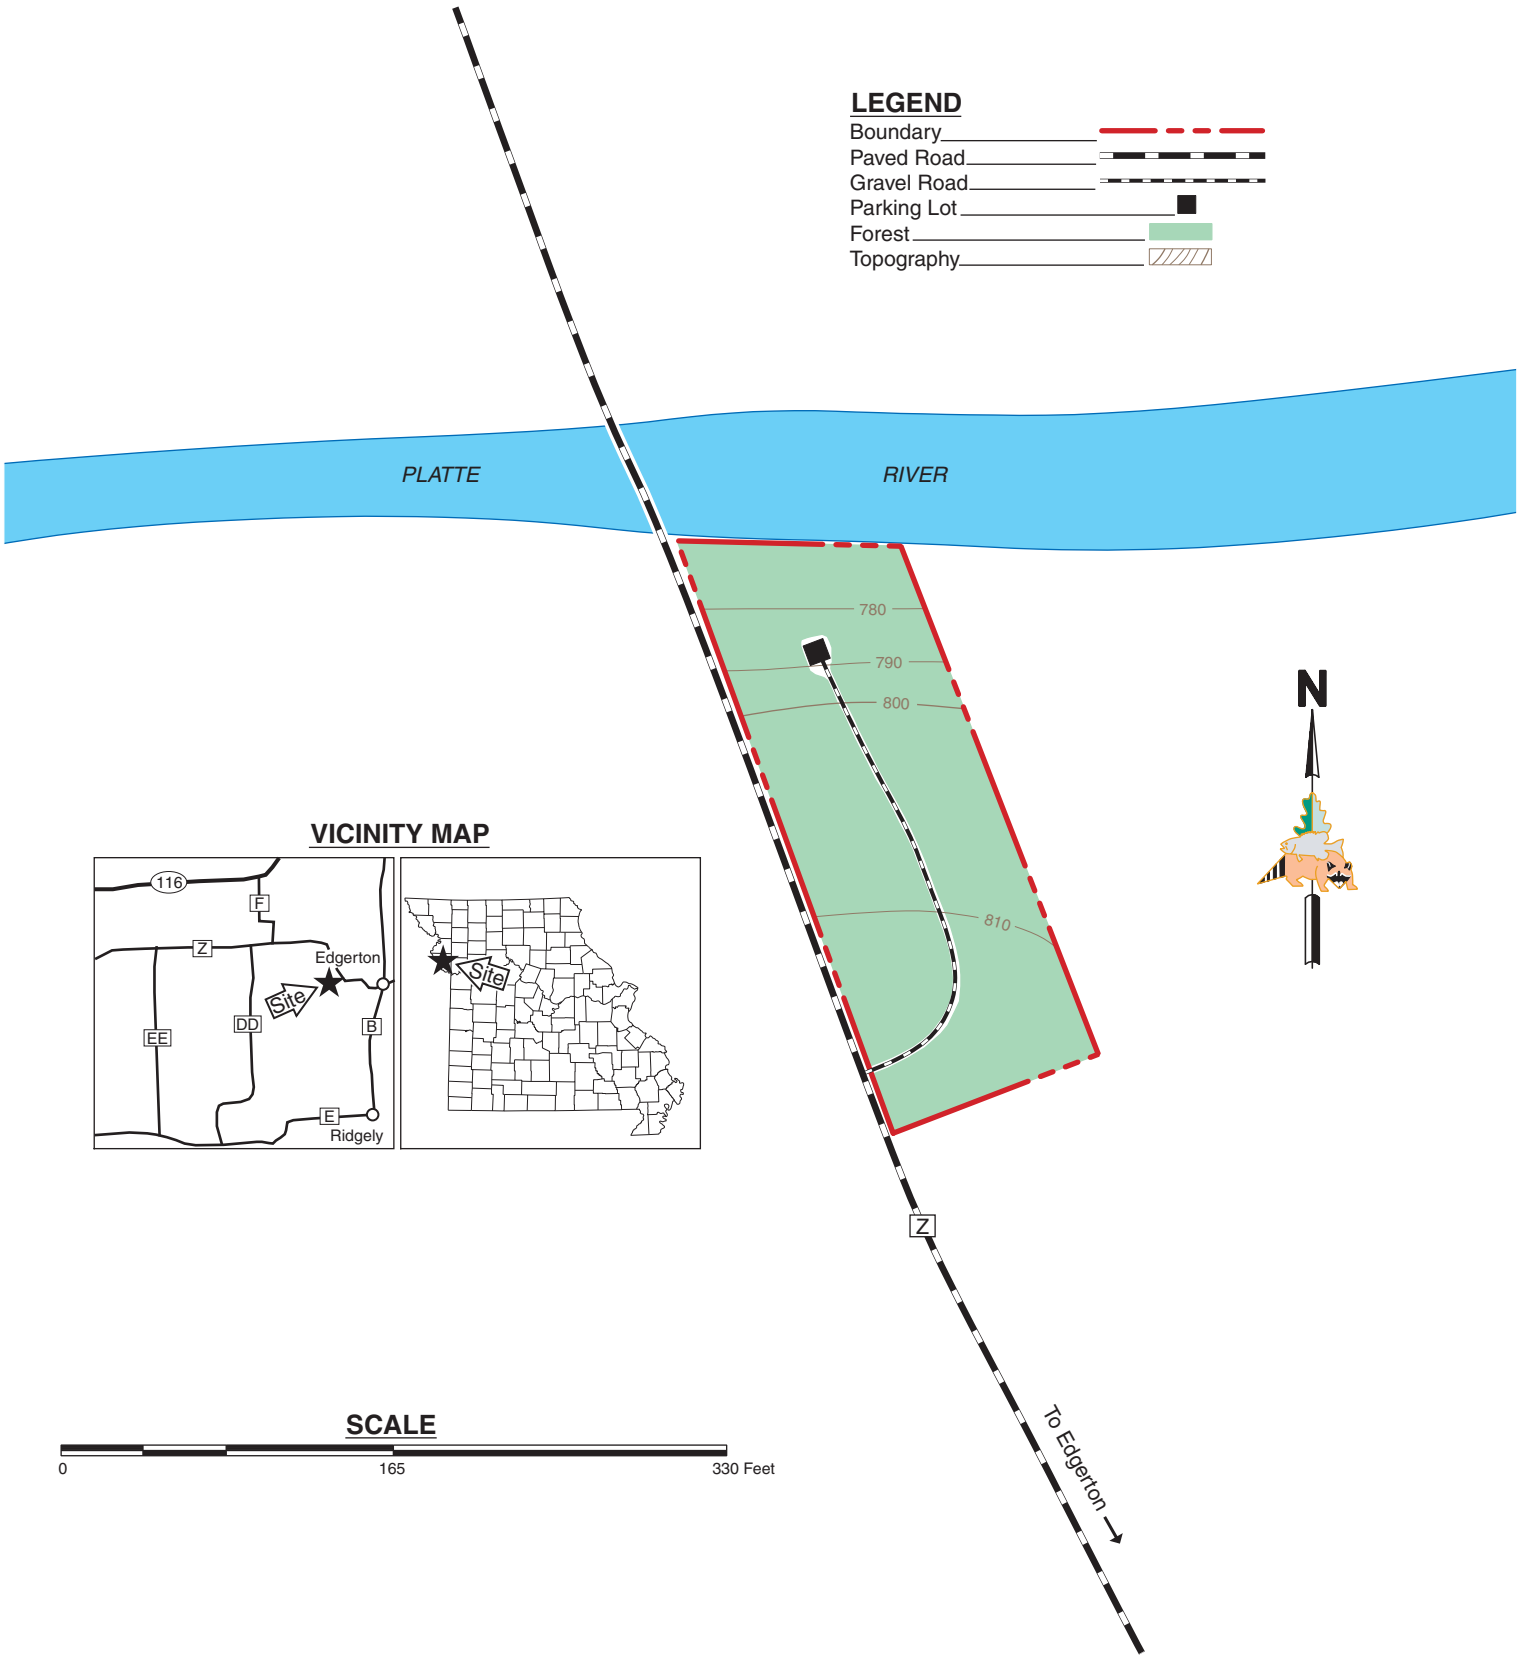

UNION MILL ACCESS

PLATTE COUNTY
2 ACRES

LEGEND

- Boundary
- Paved Road
- Gravel Road
- Parking Lot
- Forest
- Topography

VICINITY MAP

SCALE