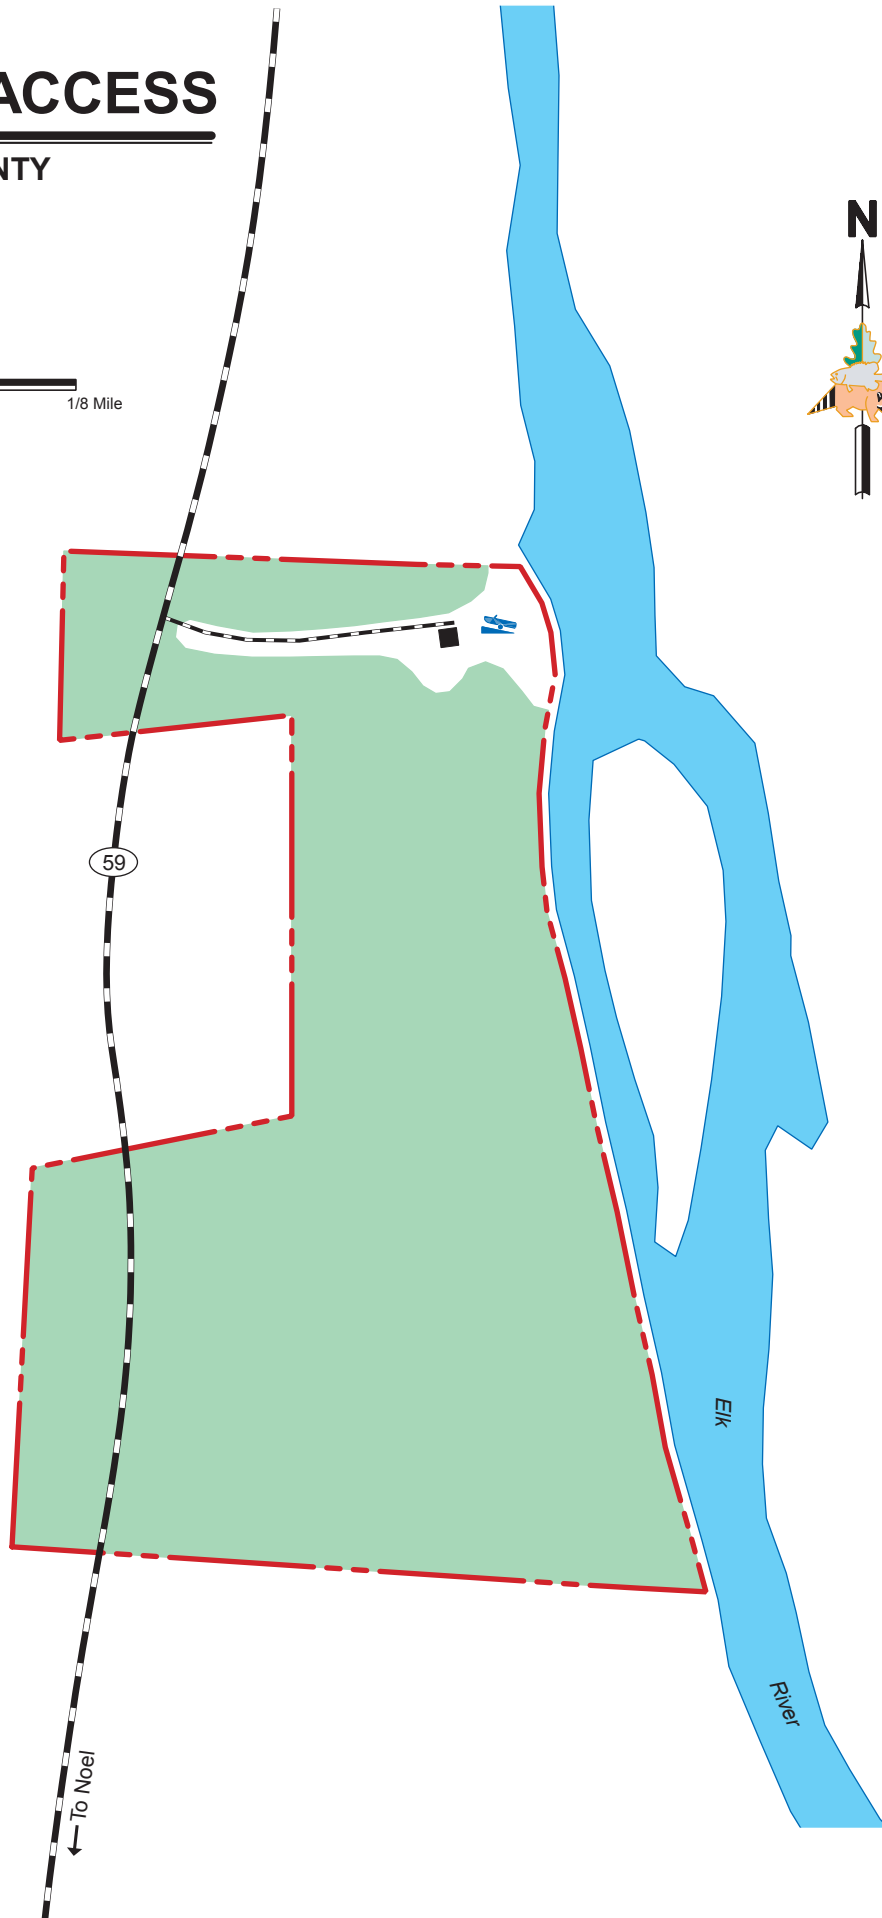

MOUNT SHIRA ACCESS

MCDONALD COUNTY
26 ACRES

VICINITY MAP

LEGEND

- Boundary
- Paved Road
- Gravel Road
- Parking Lot
- Boat Ramp
- Forest

← To Noel