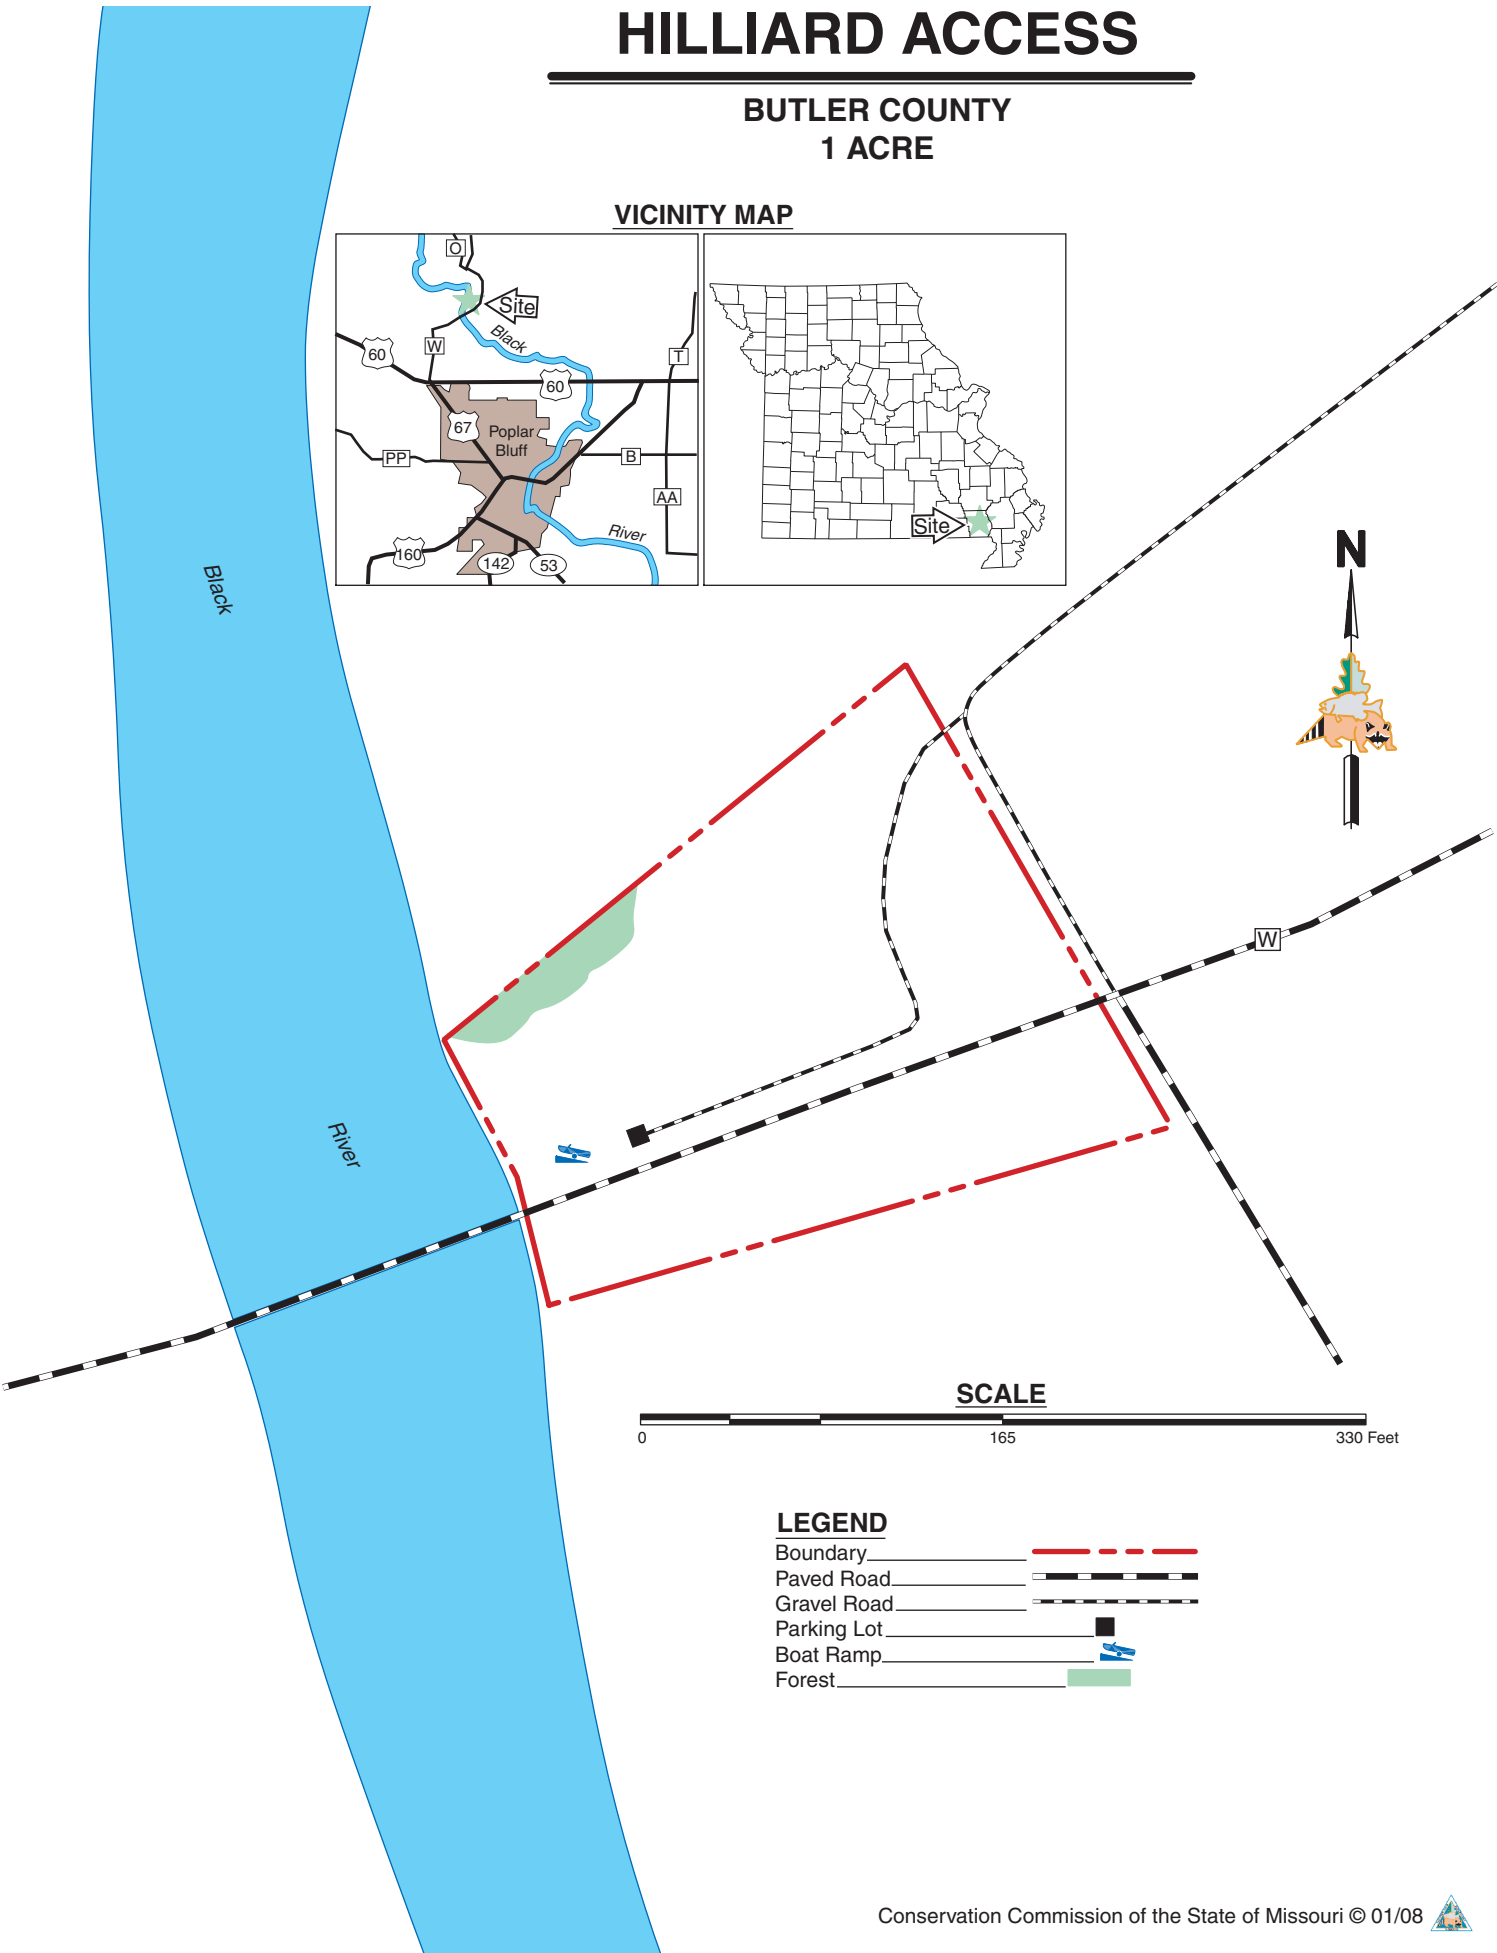

HILLIARD ACCESS

BUTLER COUNTY
1 ACRE

VICINITY MAP

SCALE

LEGEND

- Boundary ———— [red dashed line]
- Paved Road ———— [black and white dashed line]
- Gravel Road ———— [black and white dashed line]
- Parking Lot ———— [black square]
- Boat Ramp ———— [blue icon]
- Forest ———— [green shaded area]