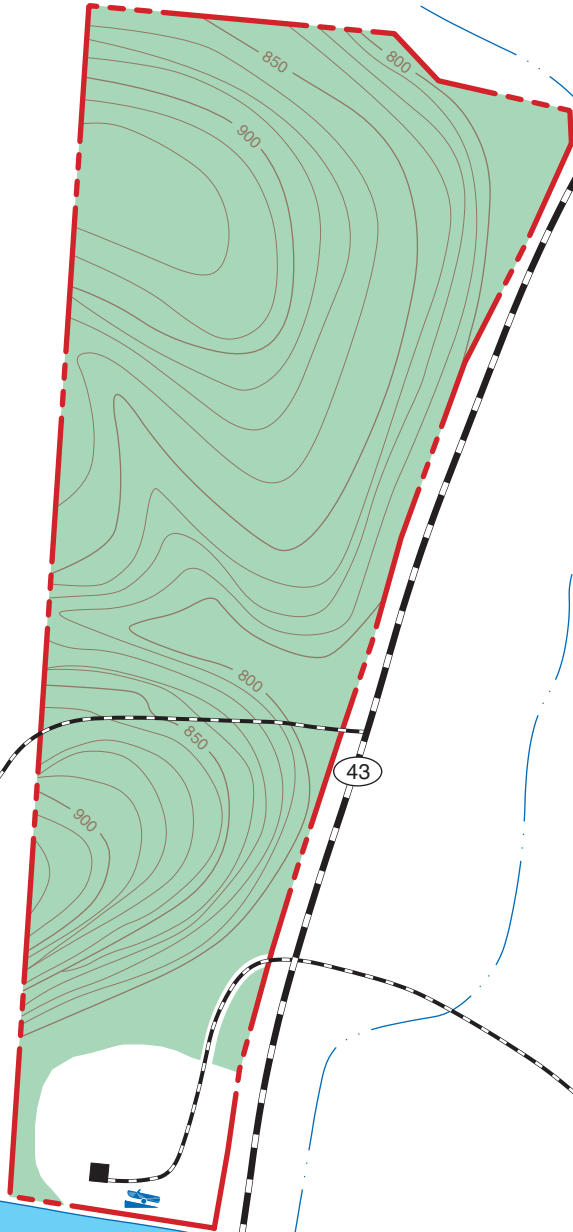

COWSKIN ACCESS

MCDONALD COUNTY
41 ACRES

VICINITY MAP

LEGEND

- Boundary
- Paved Road
- Gravel Road
- Drainage
- Parking Lot
- Boat Ramp
- Forest
- Topography

Elk River

To Southwest City
8 Miles

SCALE