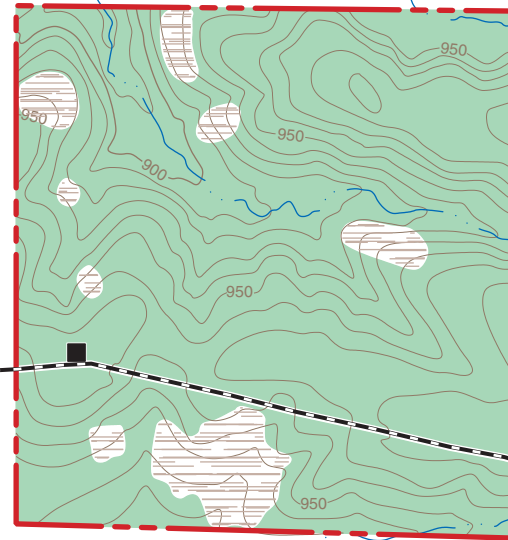

SENTINEL CONSERVATION AREA

POLK COUNTY
160 ACRES

POMME DE TERRE LAKE

To Hwy. 64 →

VICINITY MAP

C.R. 325

LEGEND

- Boundary
- Gravel Road
- Drainage
- Parking Lot
- Savanna/Woodland
- Glade
- Topography

SCALE