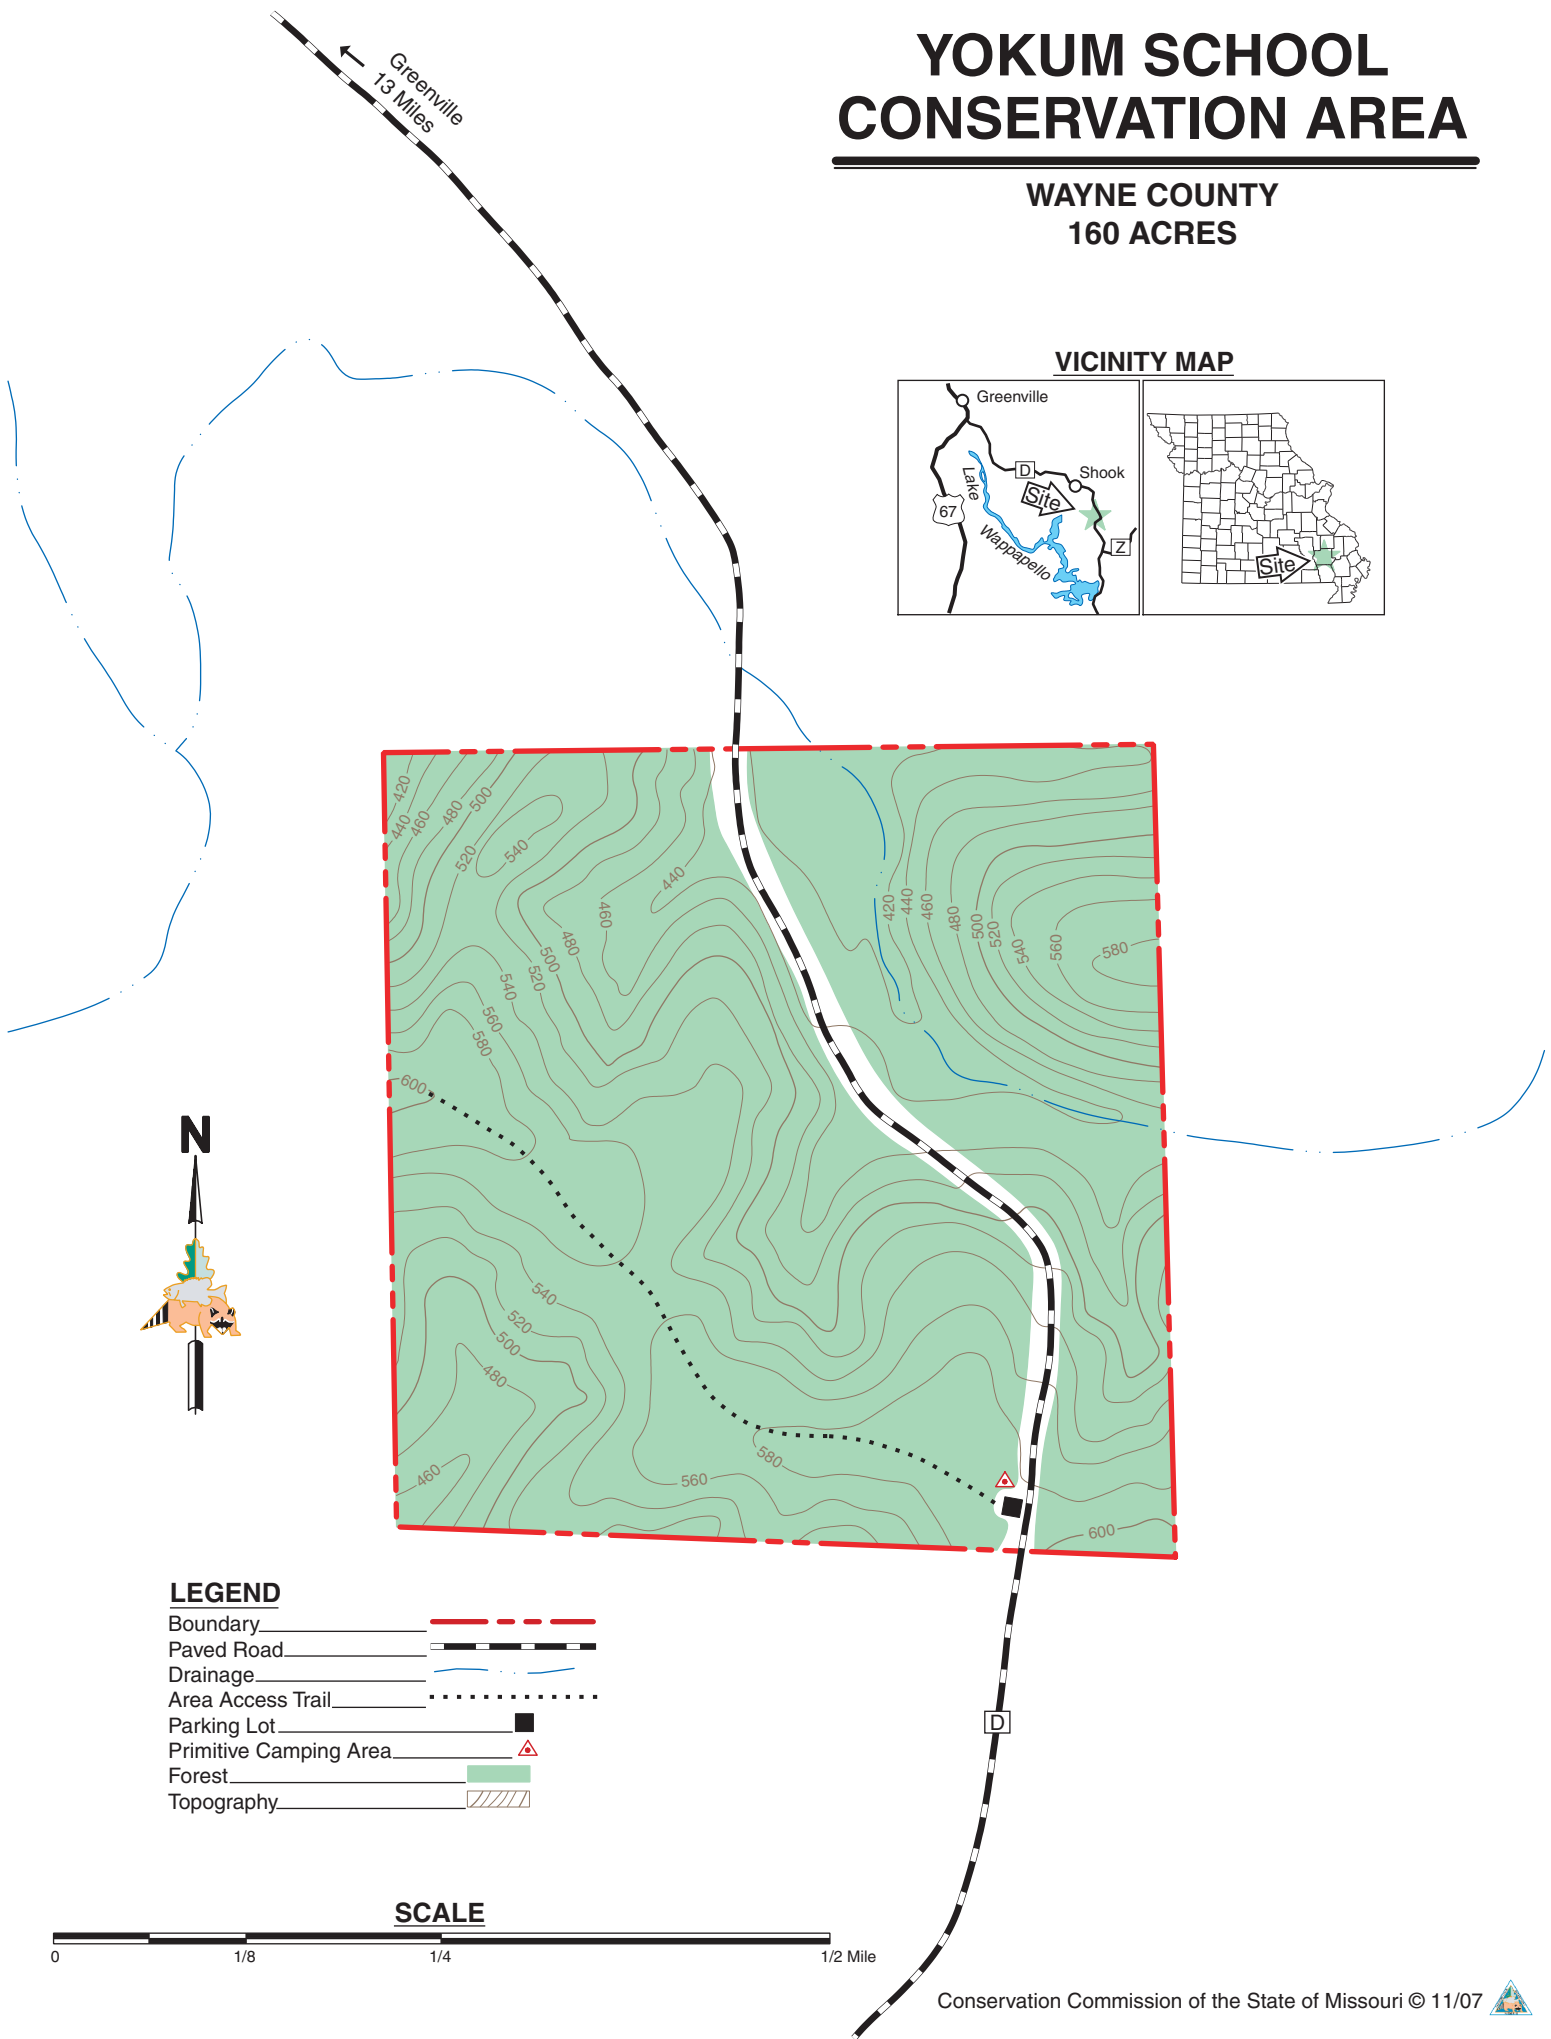

YOKUM SCHOOL CONSERVATION AREA

WAYNE COUNTY
160 ACRES

VICINITY MAP

LEGEND

- Boundary
- Paved Road
- Drainage
- Area Access Trail
- Parking Lot
- Primitive Camping Area
- Forest
- Topography

SCALE