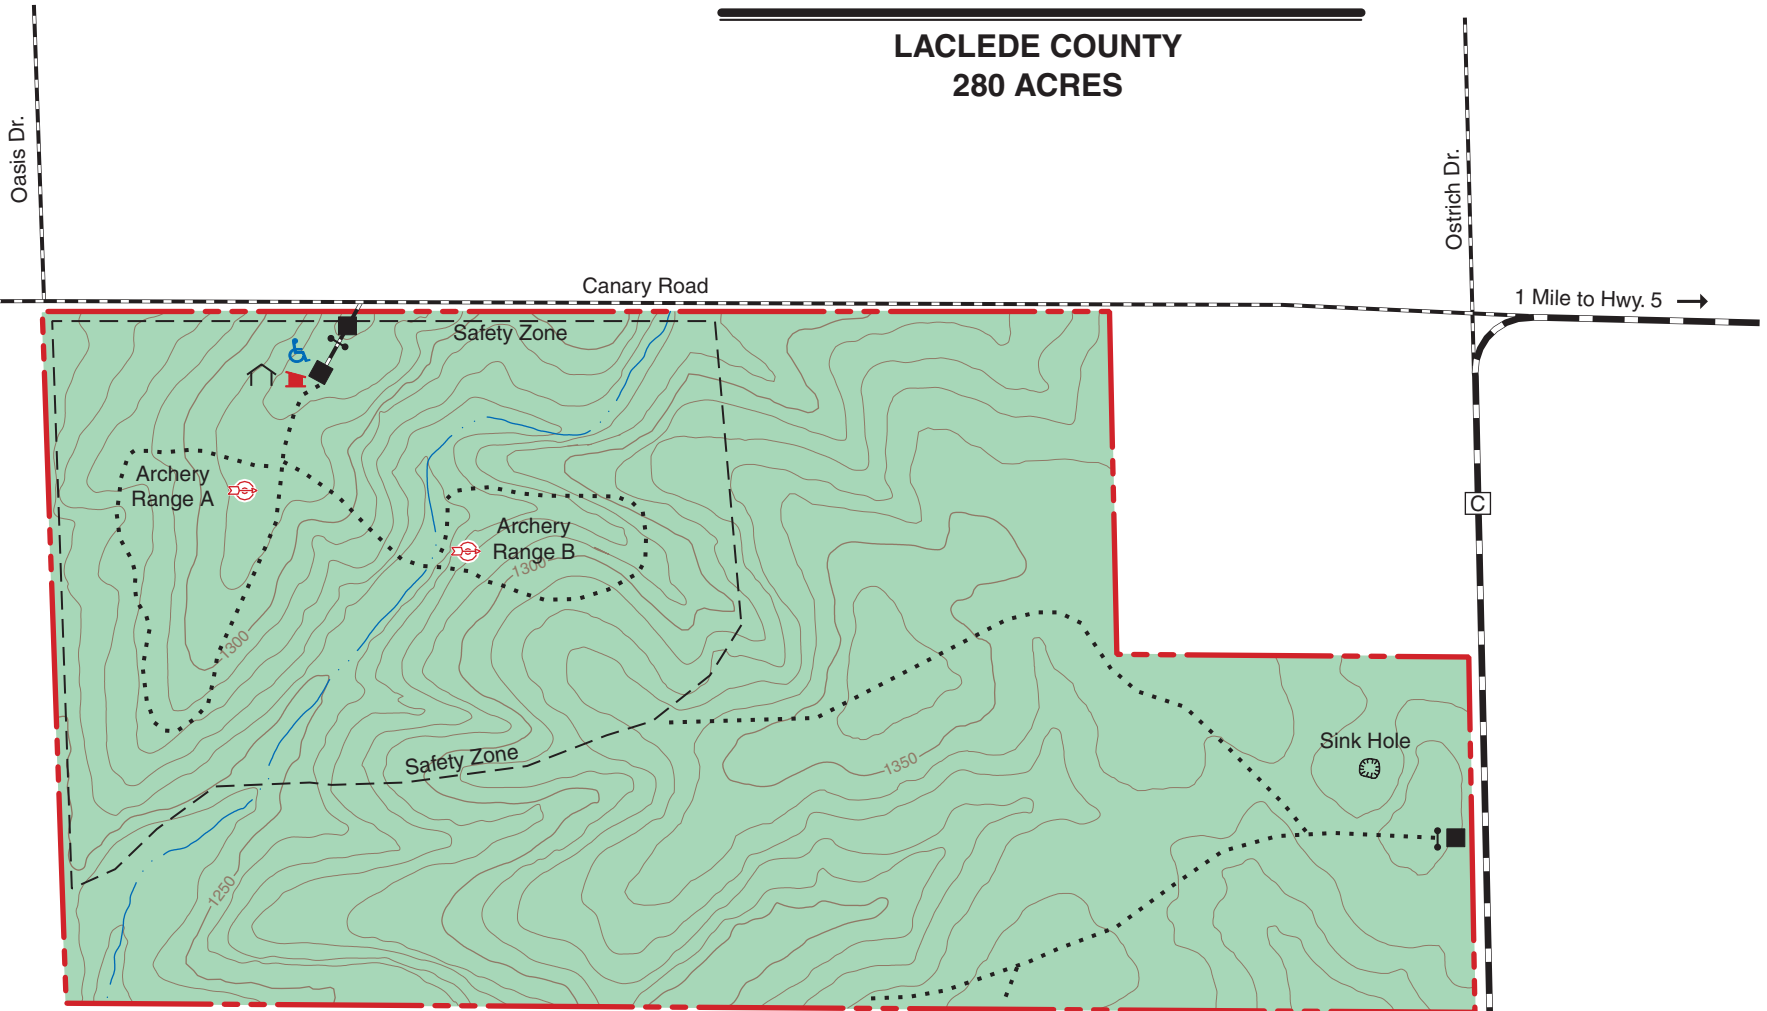

# OSAGE FORK CONSERVATION AREA

LACLEDE COUNTY  
280 ACRES

## LEGEND

- Boundary
- Paved Road
- Gravel Road
- Area Access Trail
- Drainage
- Parking Lot
- Archery Range
- Privy
- Gate
- Pavilion
- Forest
- Topography
- Disabled Accessible

## VICINITY MAP

## SCALE