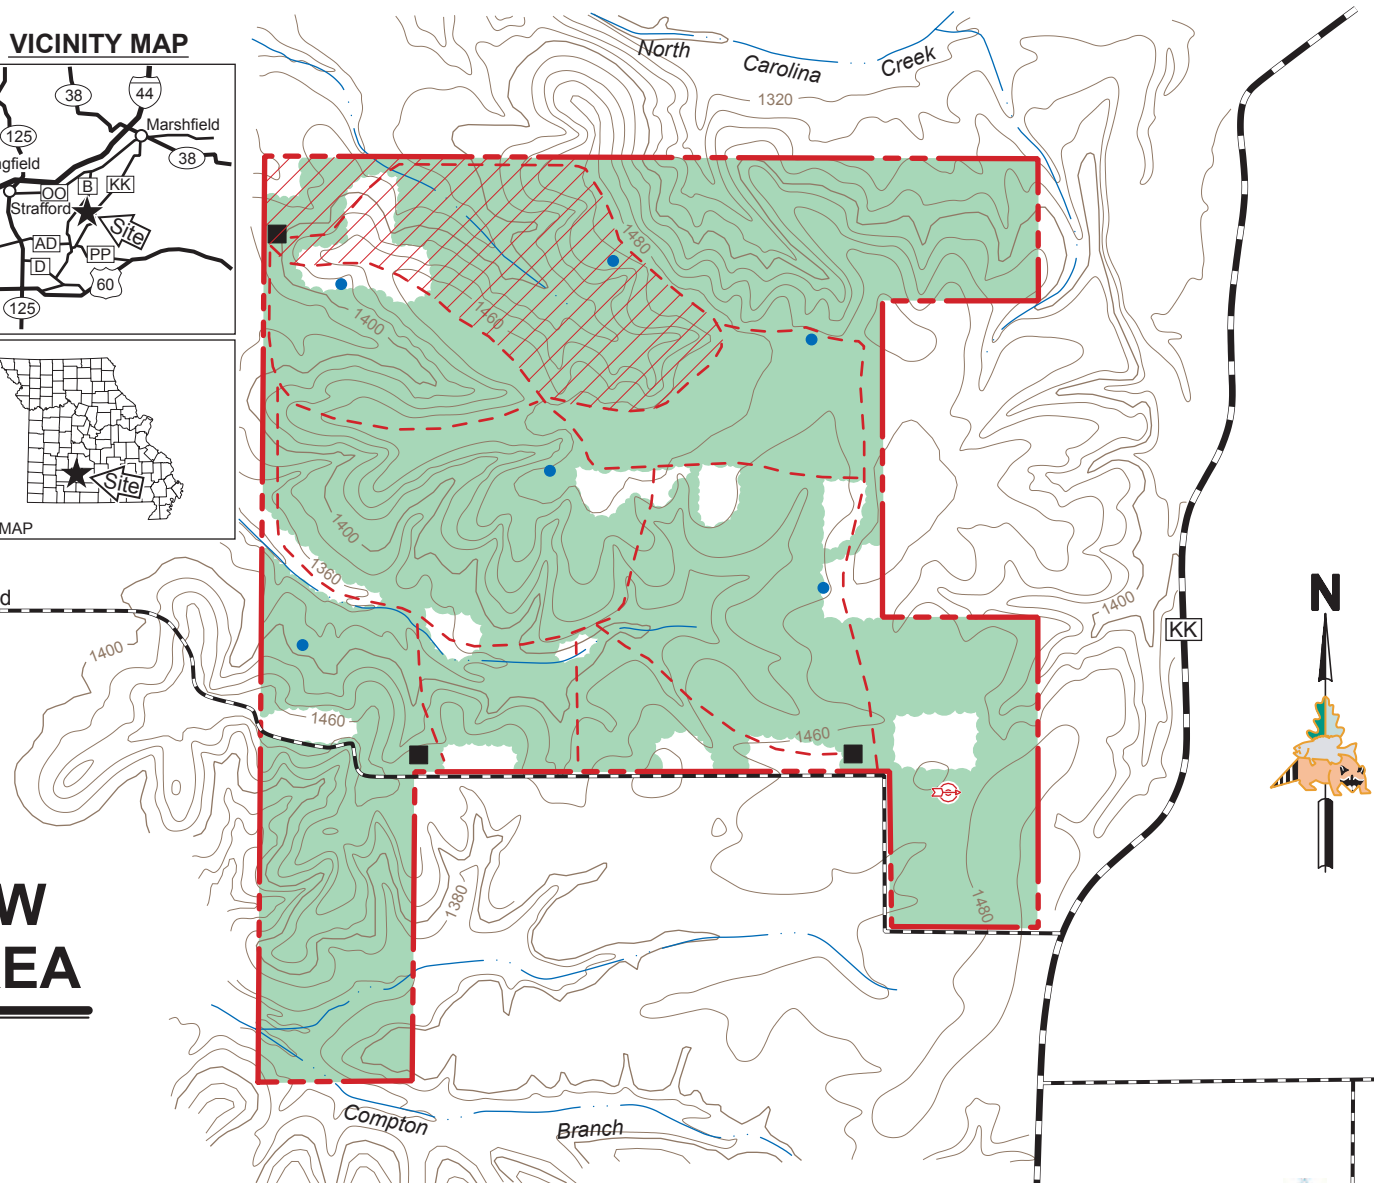

LEGEND

- Boundary
- Paved Road
- Gravel Road
- Drainage
- Multi-Use Trail
- Parking Lot
- Archery Range
- Wildlife Water Hole
- Forest
- Topography
- Special Hunting Area

COMPTON HOLLOW CONSERVATION AREA

**WEBSTER COUNTY
840 ACRES**