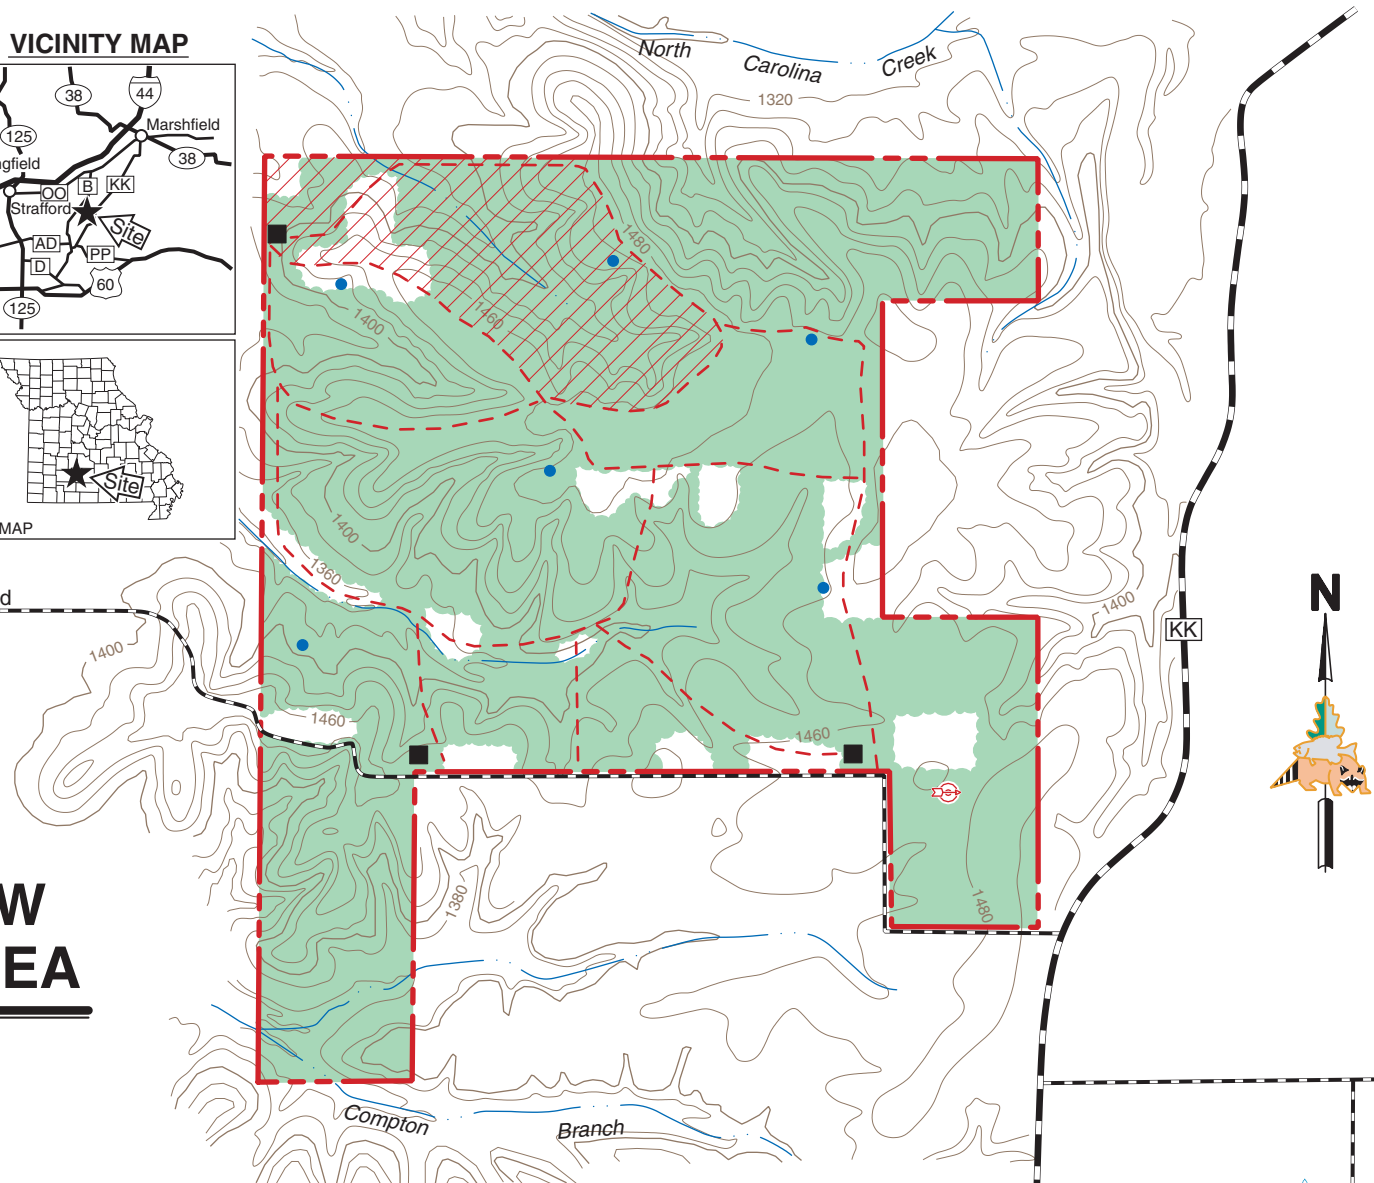

LEGEND

- Boundary
- Paved Road
- Gravel Road
- Drainage
- Multi-Use Trail
- Parking Lot
- Archery Range
- Wildlife Water Hole
- Forest
- Topography
- Special Hunting Area

COMPTON HOLLOW CONSERVATION AREA

**WEBSTER COUNTY
840 ACRES**