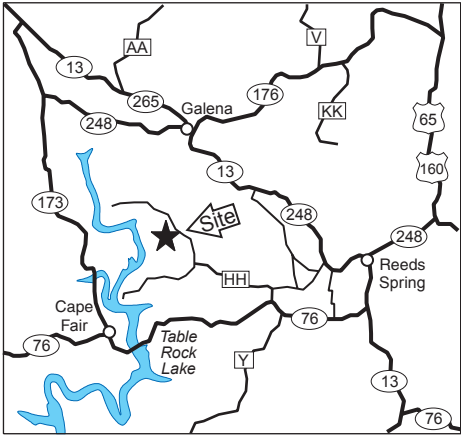

JESSIE HOLLOW CONSERVATION AREA

STONE COUNTY
120 ACRES

LEGEND

Boundary	
Paved Road	
Gravel Road	
Drainage	
Parking Lot	
Forest	
Topography	

VICINITY MAP

To Hwy. HH