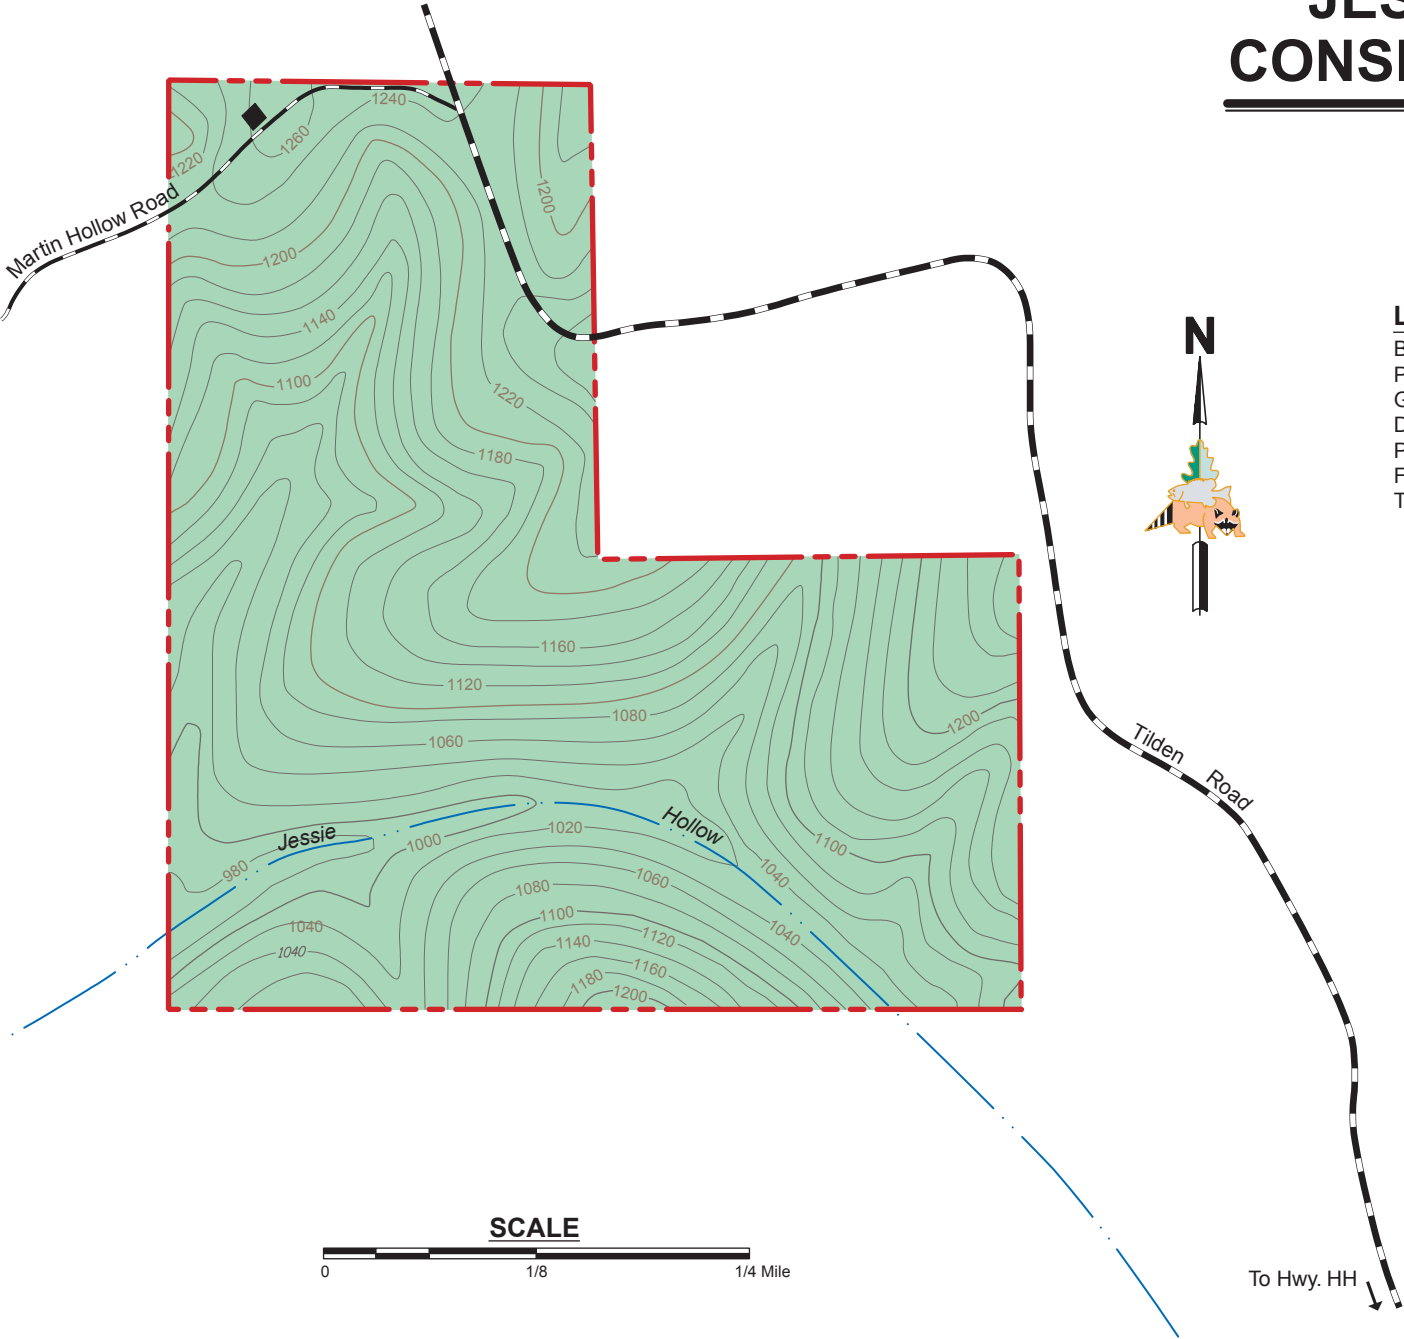

JESSIE HOLLOW CONSERVATION AREA

STONE COUNTY
120 ACRES

LEGEND

Boundary	
Paved Road	
Gravel Road	
Drainage	
Parking Lot	
Forest	
Topography	

VICINITY MAP

To Hwy. HH