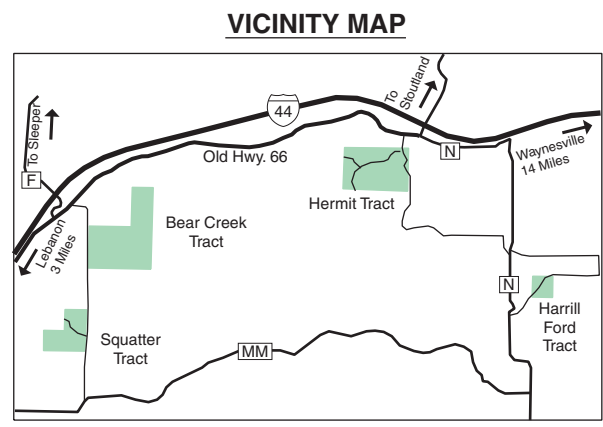

Bear Creek Tract
320 Acres

Hermit Tract
240 Acres

- LEGEND**
- Boundary
 - Paved Road
 - Gravel Road
 - Drainage
 - Area Access Trail
 - Parking Lot
 - Wildlife Water Hole
 - Forest
 - Topography
 - Mobility Impaired
 - Hunter Blind

Harrill Ford Tract
40 Acres

Squatter Tract
120 Acres

BEAR CREEK CONSERVATION AREA

LACLEDE COUNTY
720 ACRES