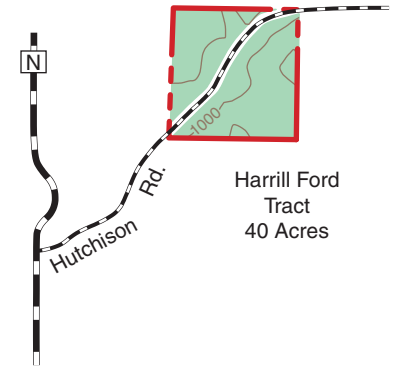

Bear Creek Tract
320 Acres

Hermit Tract
240 Acres

- LEGEND**
- Boundary
 - Paved Road
 - Gravel Road
 - Drainage
 - Area Access Trail
 - Parking Lot
 - Wildlife Water Hole
 - Forest
 - Topography
 - Mobility Impaired
 - Hunter Blind

Harrill Ford Tract
40 Acres

Squatter Tract
120 Acres

BEAR CREEK CONSERVATION AREA

LACLEDE COUNTY
720 ACRES