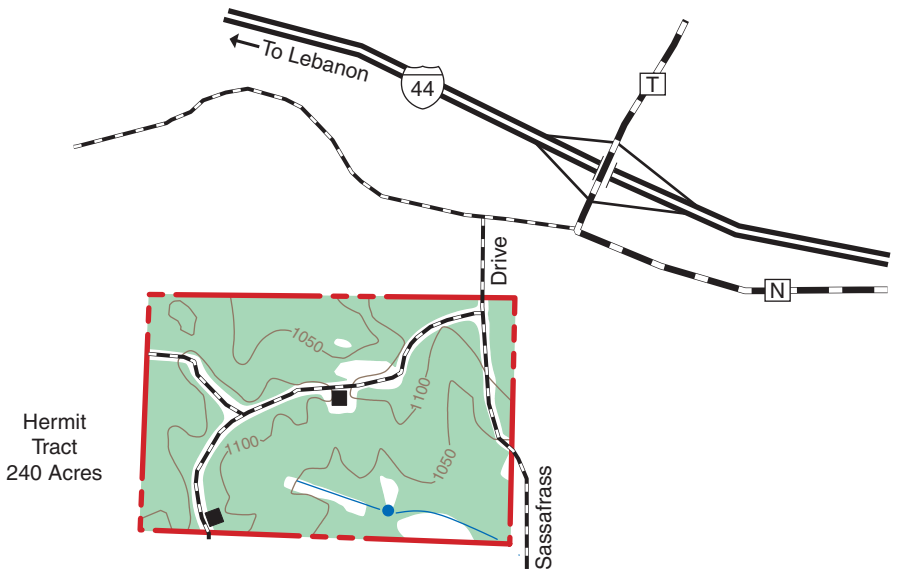

Bear Creek Tract
320 Acres

Hermit Tract
240 Acres

- LEGEND**
- Boundary
 - Paved Road
 - Gravel Road
 - Drainage
 - Area Access Trail
 - Parking Lot
 - Wildlife Water Hole
 - Forest
 - Topography
 - Mobility Impaired
 - Hunter Blind

Harrill Ford Tract
40 Acres

Squatter Tract
120 Acres

BEAR CREEK CONSERVATION AREA

LACLEDE COUNTY
720 ACRES