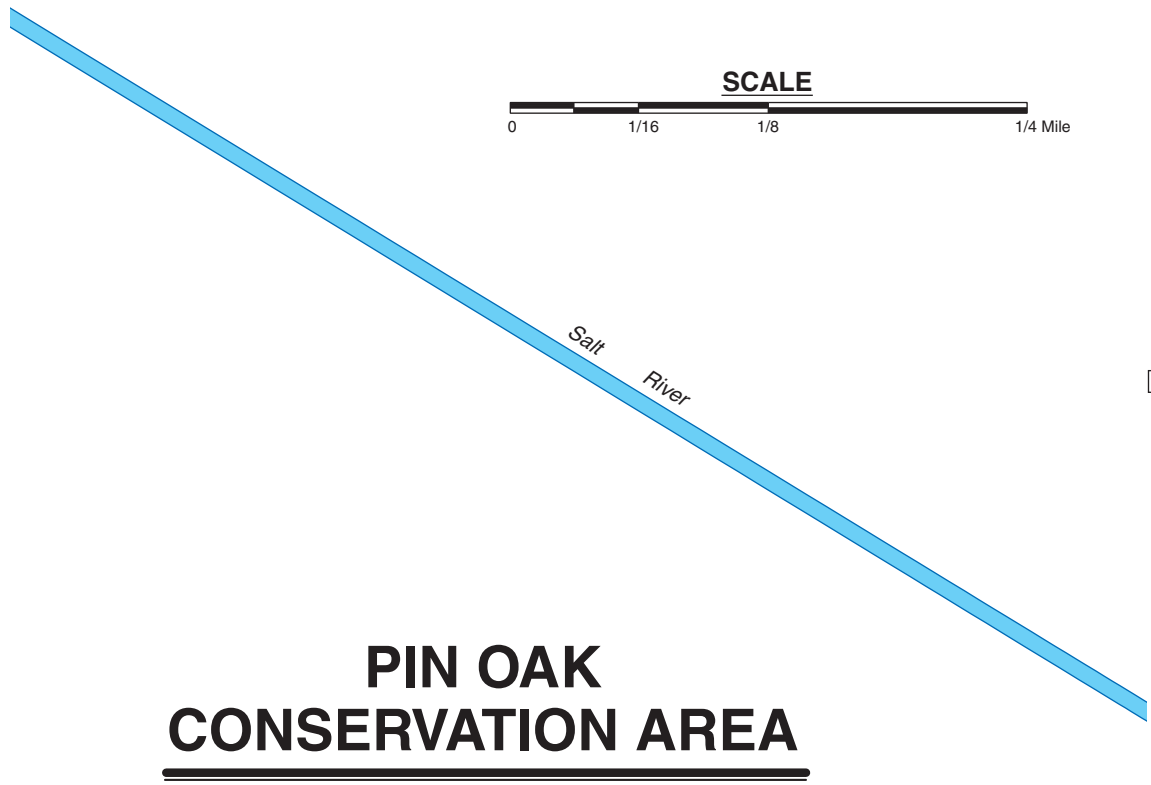

↑ 3.5 Miles
to Route K

N

↓ 3.5 Miles
to Lentner

PIN OAK CONSERVATION AREA

SHELBY COUNTY
65 ACRES