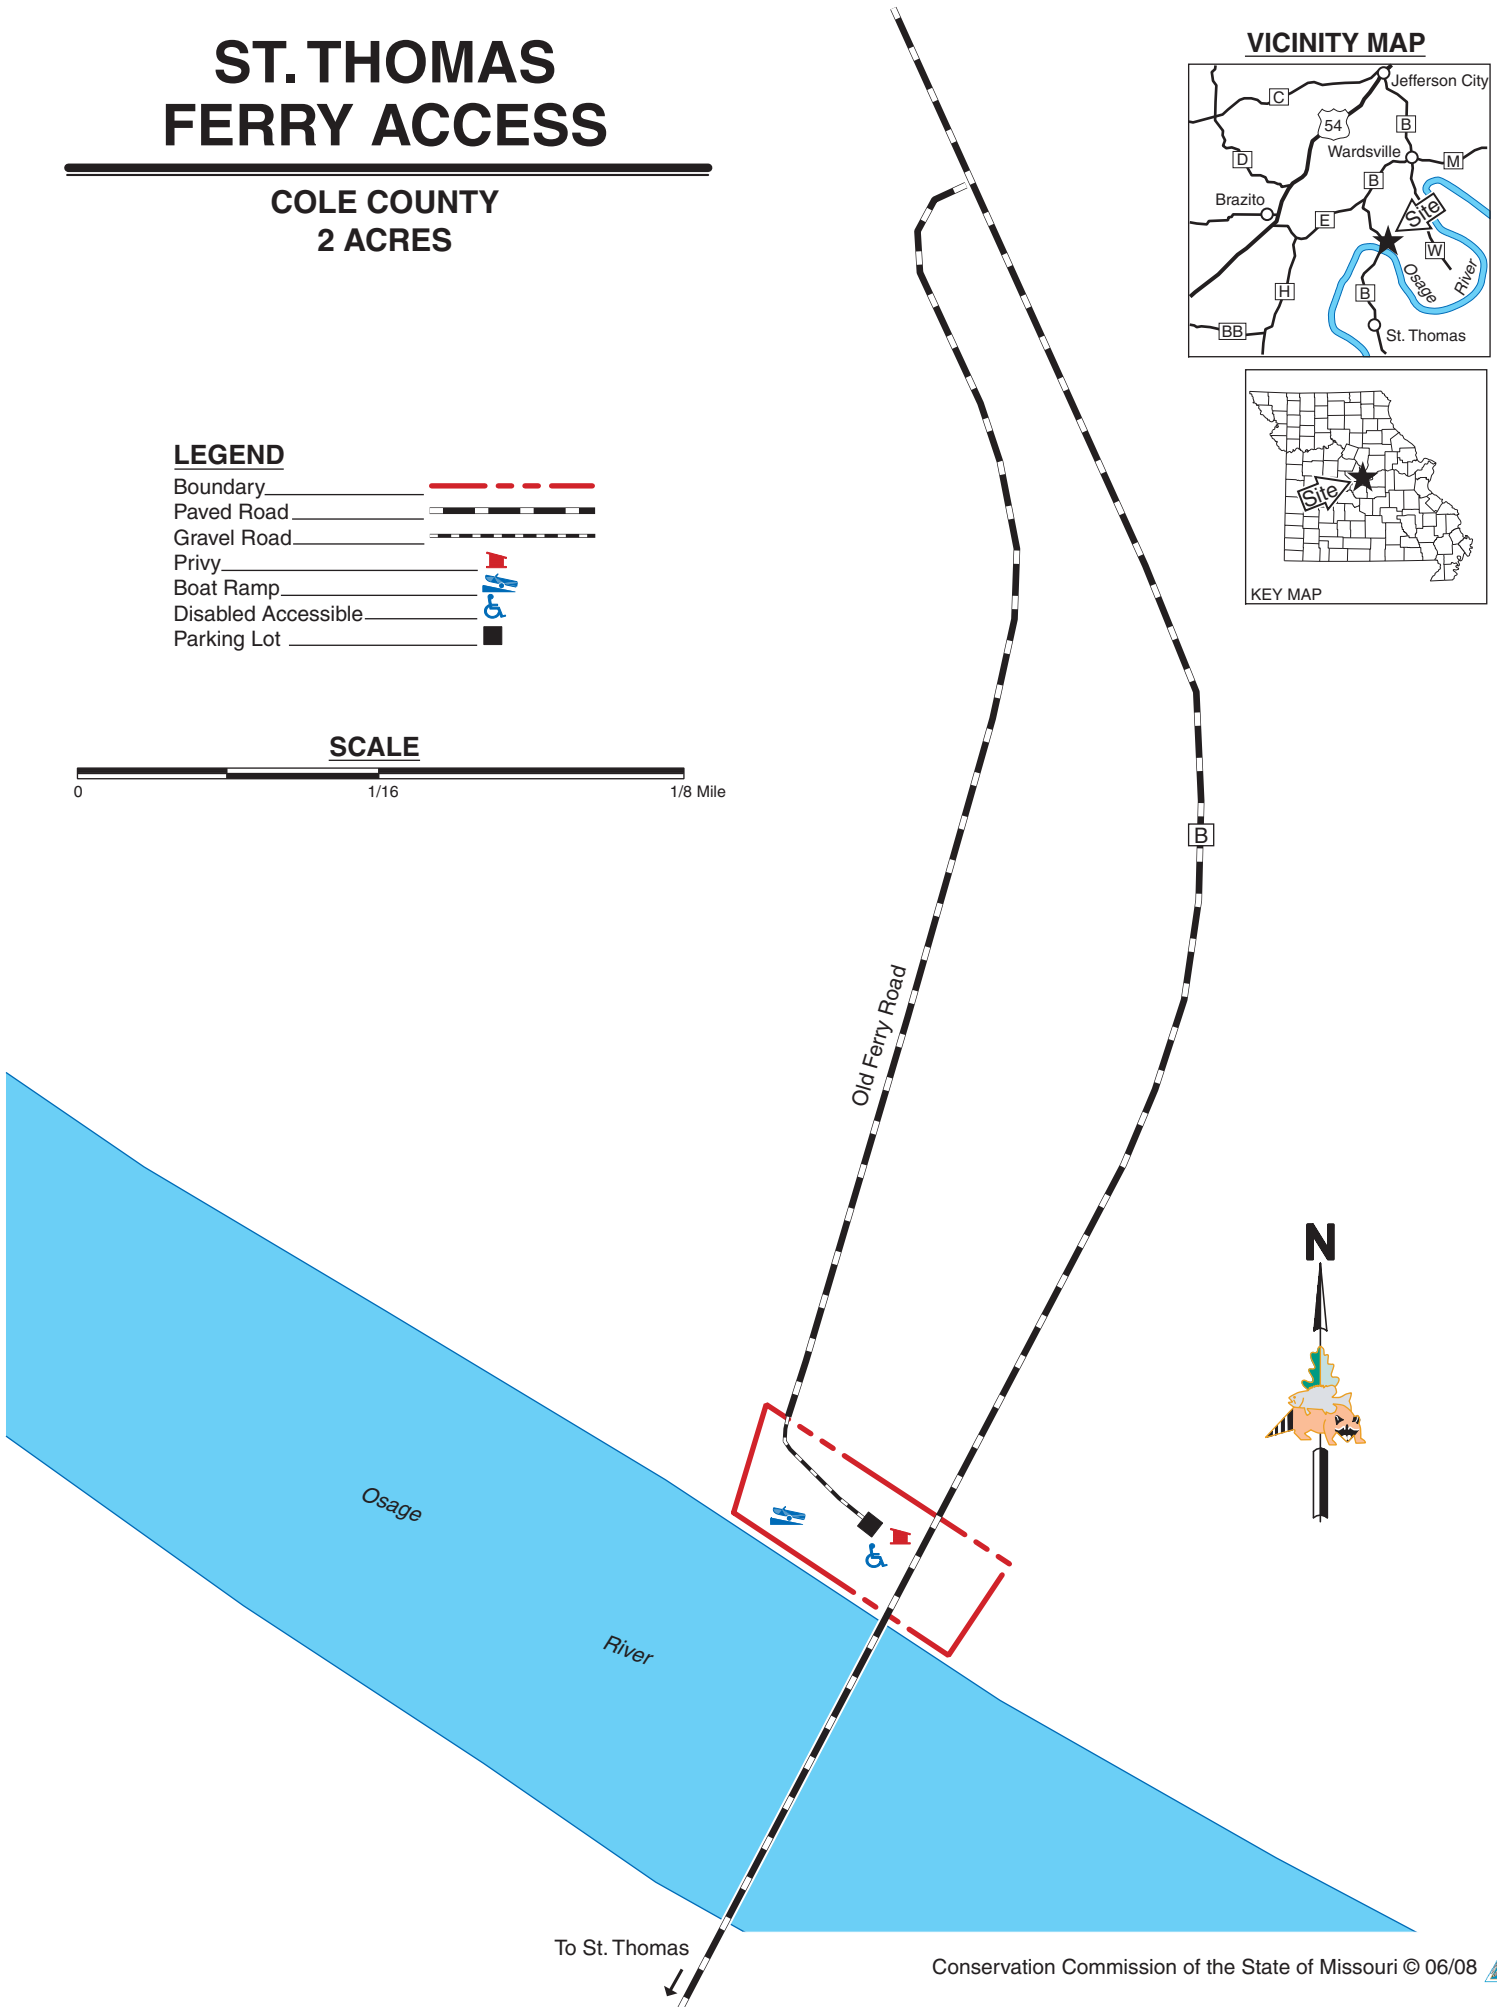

ST. THOMAS FERRY ACCESS

COLE COUNTY
2 ACRES

LEGEND

- Boundary 
- Paved Road 
- Gravel Road 
- Privy 
- Boat Ramp 
- Disabled Accessible 
- Parking Lot 

SCALE

VICINITY MAP

To St. Thomas