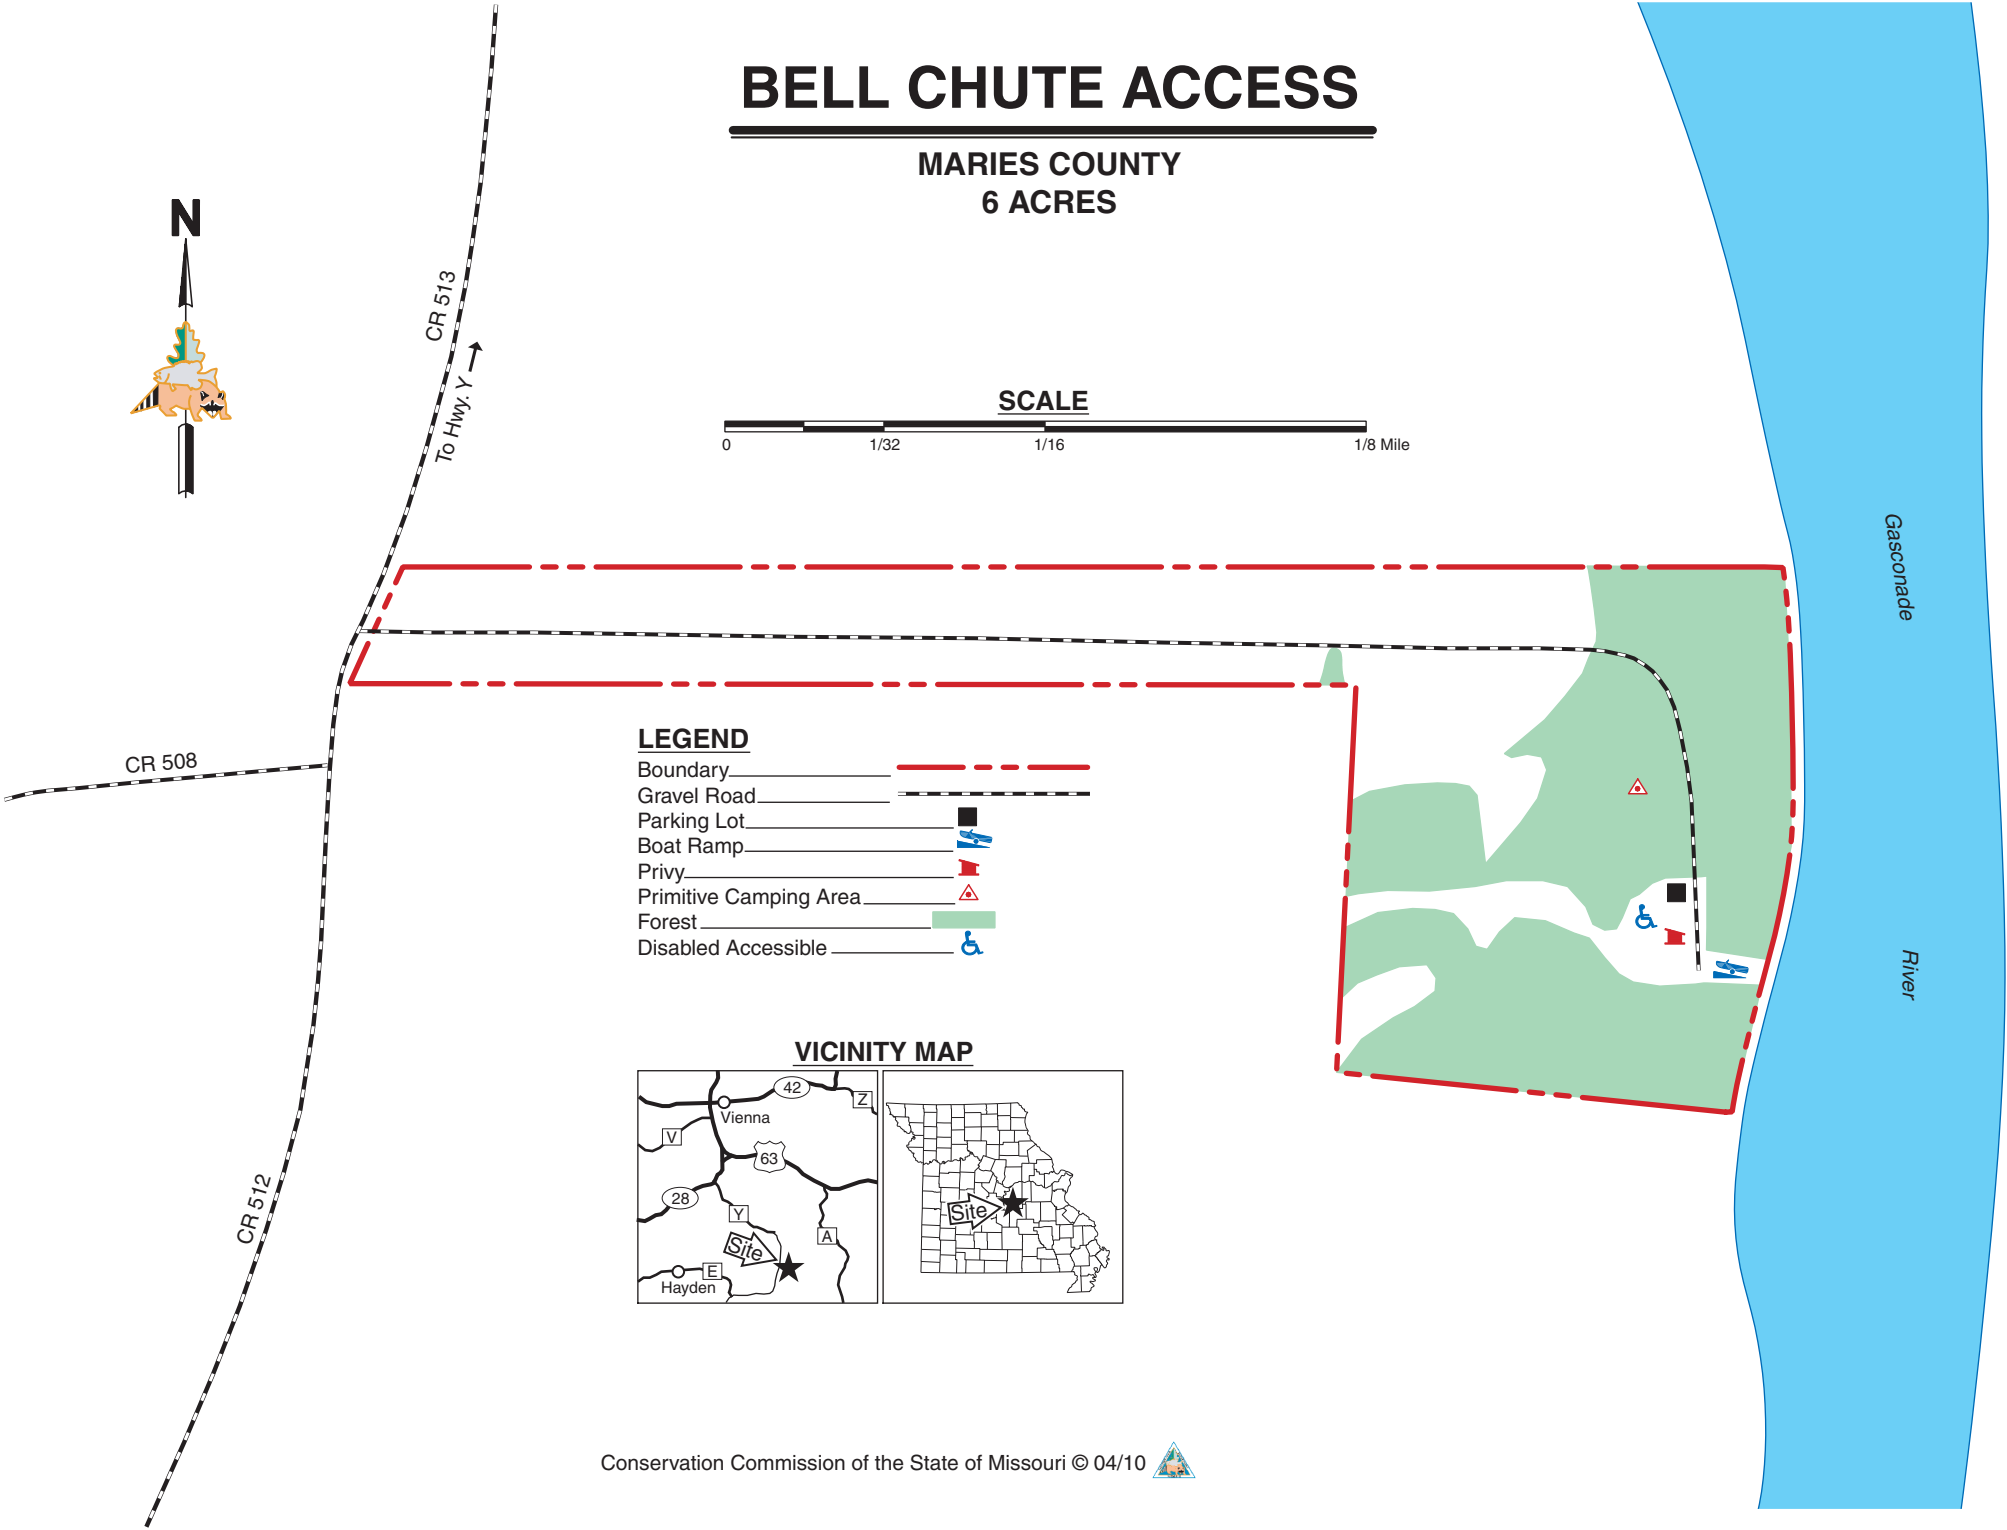

# BELL CHUTE ACCESS

MARIES COUNTY  
6 ACRES

## LEGEND

- Boundary
- Gravel Road
- Parking Lot
- Boat Ramp
- Privy
- Primitive Camping Area
- Forest
- Disabled Accessible

## VICINITY MAP