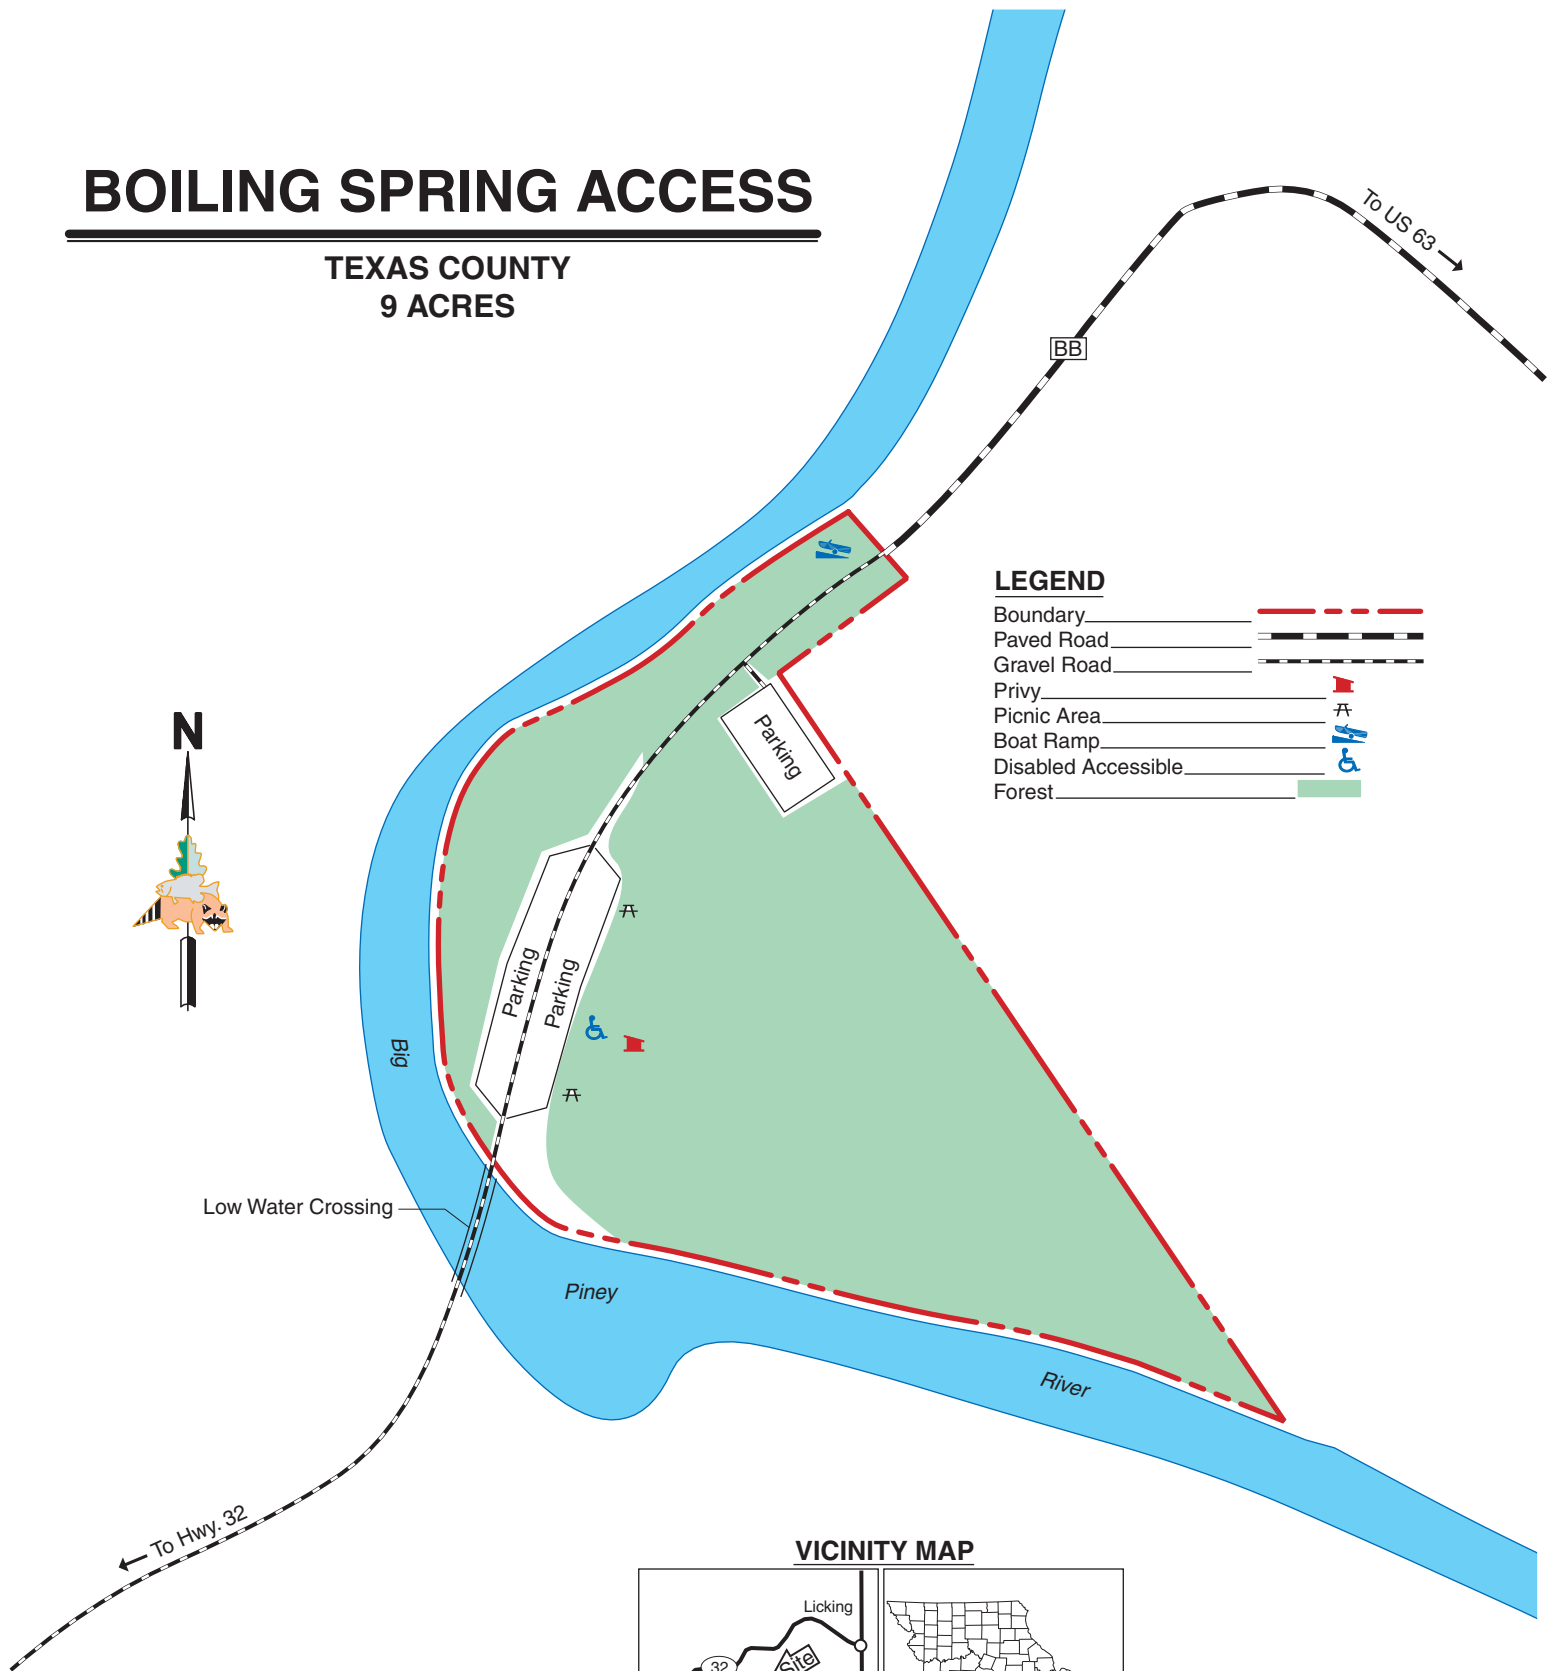

BOILING SPRING ACCESS

TEXAS COUNTY
9 ACRES

LEGEND

- Boundary
- Paved Road
- Gravel Road
- Privy
- Picnic Area
- Boat Ramp
- Disabled Accessible
- Forest

VICINITY MAP

SCALE