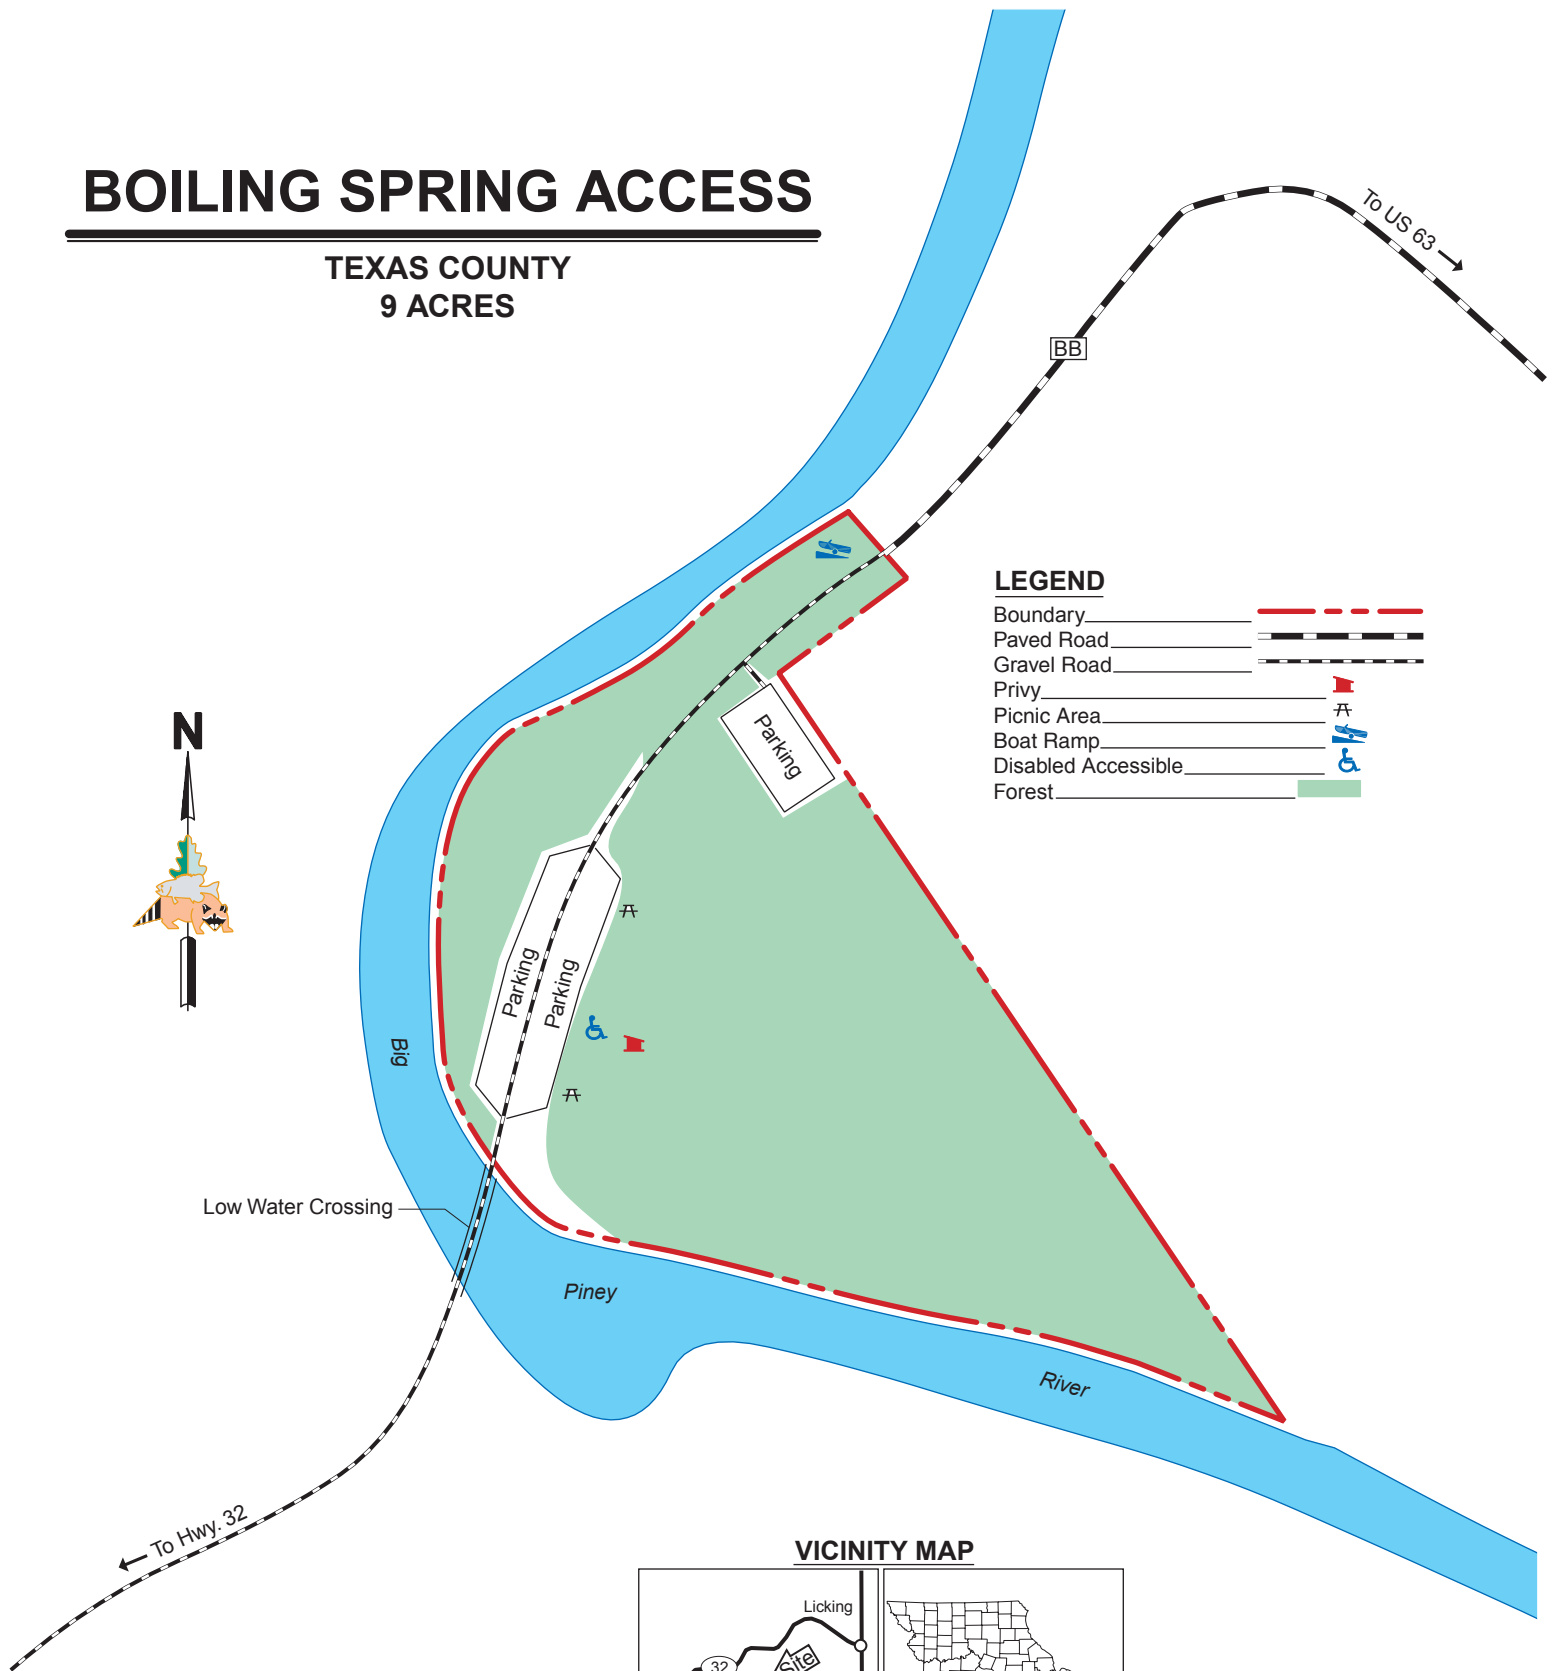

BOILING SPRING ACCESS

TEXAS COUNTY
9 ACRES

VICINITY MAP

SCALE