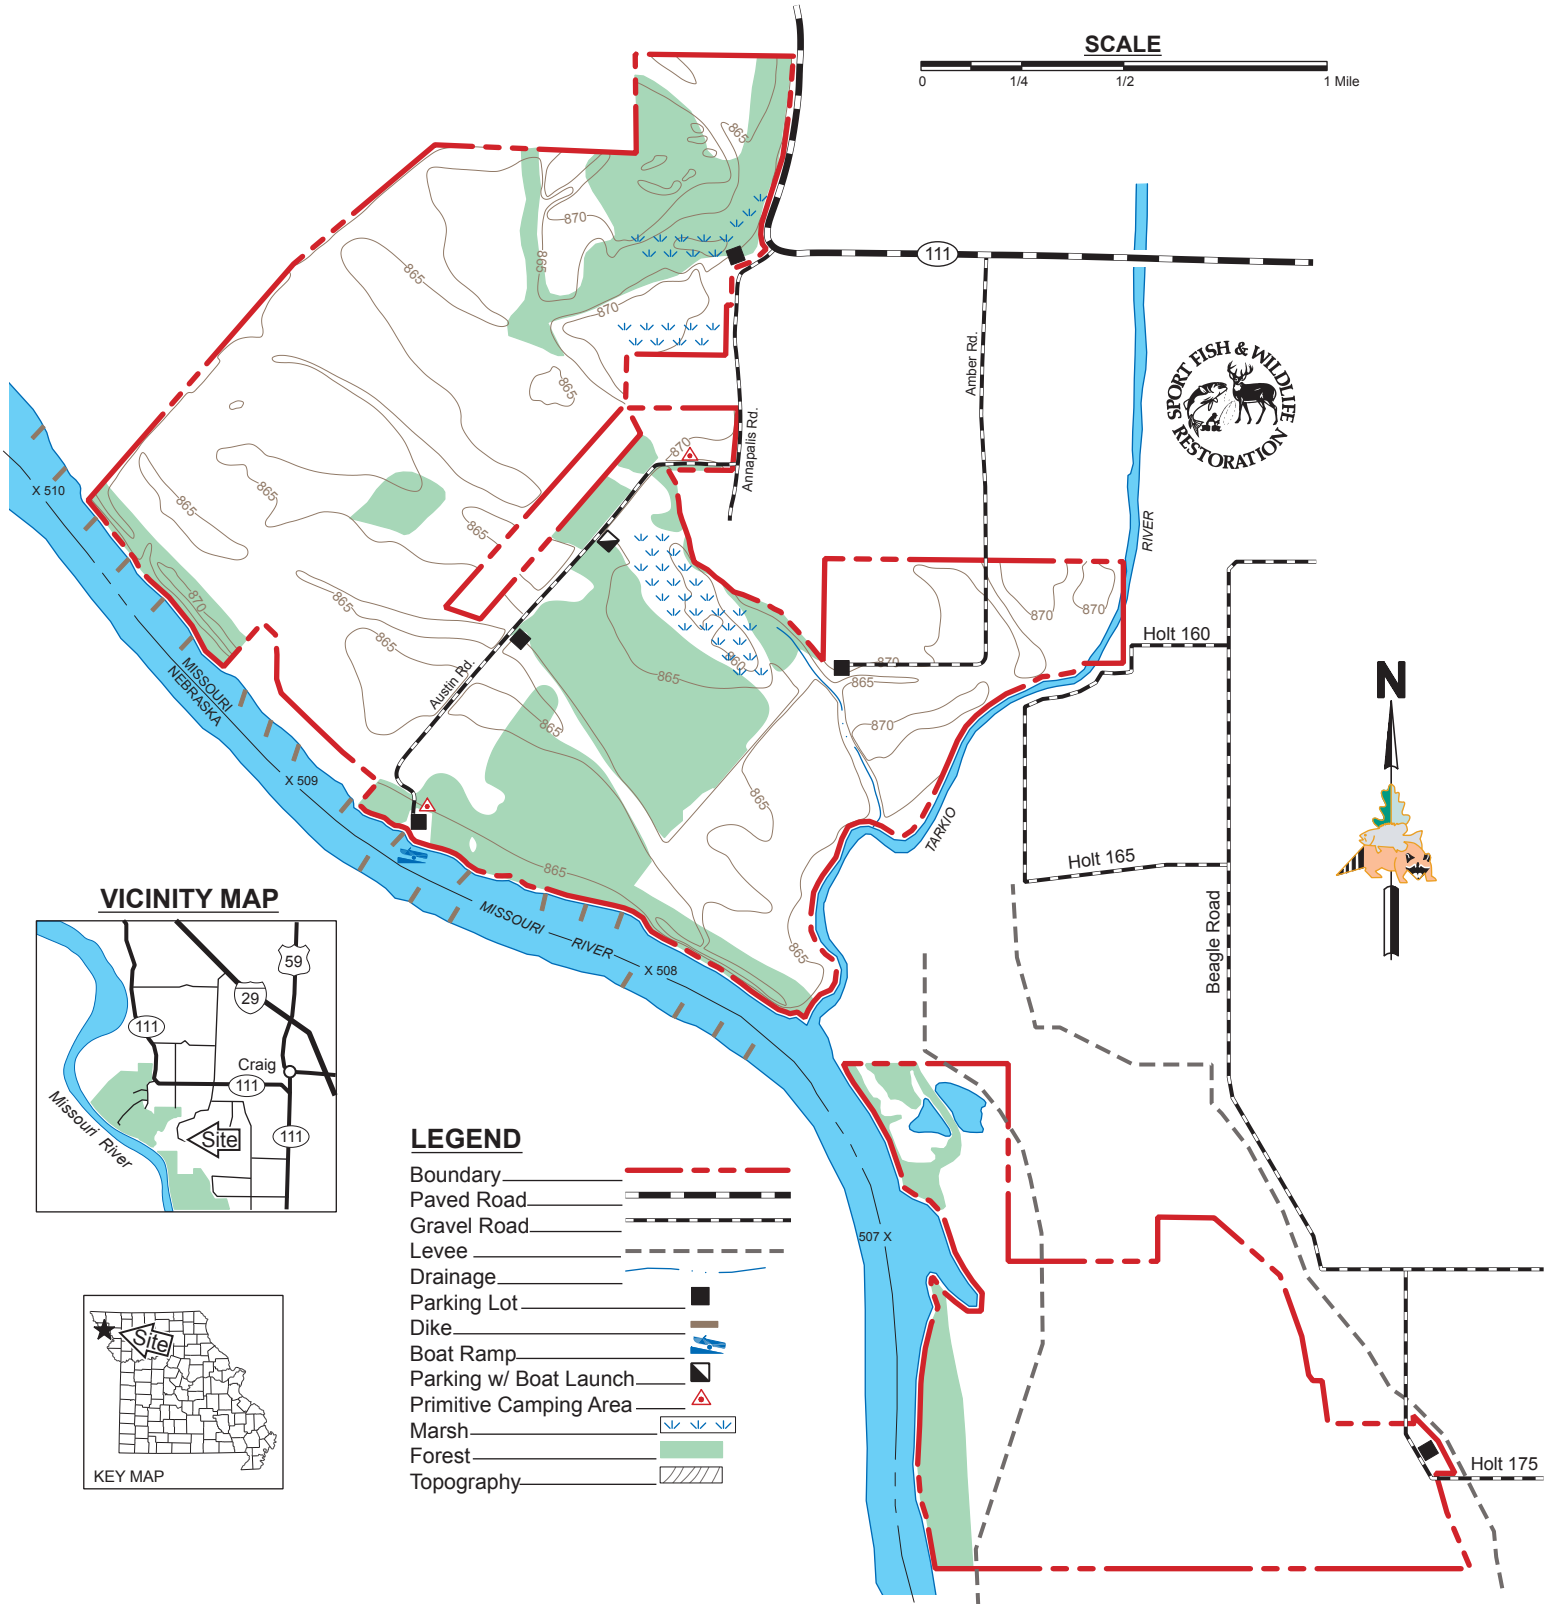

# H.F. THURNAU CONSERVATION AREA

HOLT COUNTY  
2,418 ACRES

SCALE

0 1/4 1/2 1 Mile

## VICINITY MAP

## LEGEND

Boundary	
Paved Road	
Gravel Road	
Levee	
Drainage	
Parking Lot	
Dike	
Boat Ramp	
Parking w/ Boat Launch	
Primitive Camping Area	
Marsh	
Forest	
Topography	