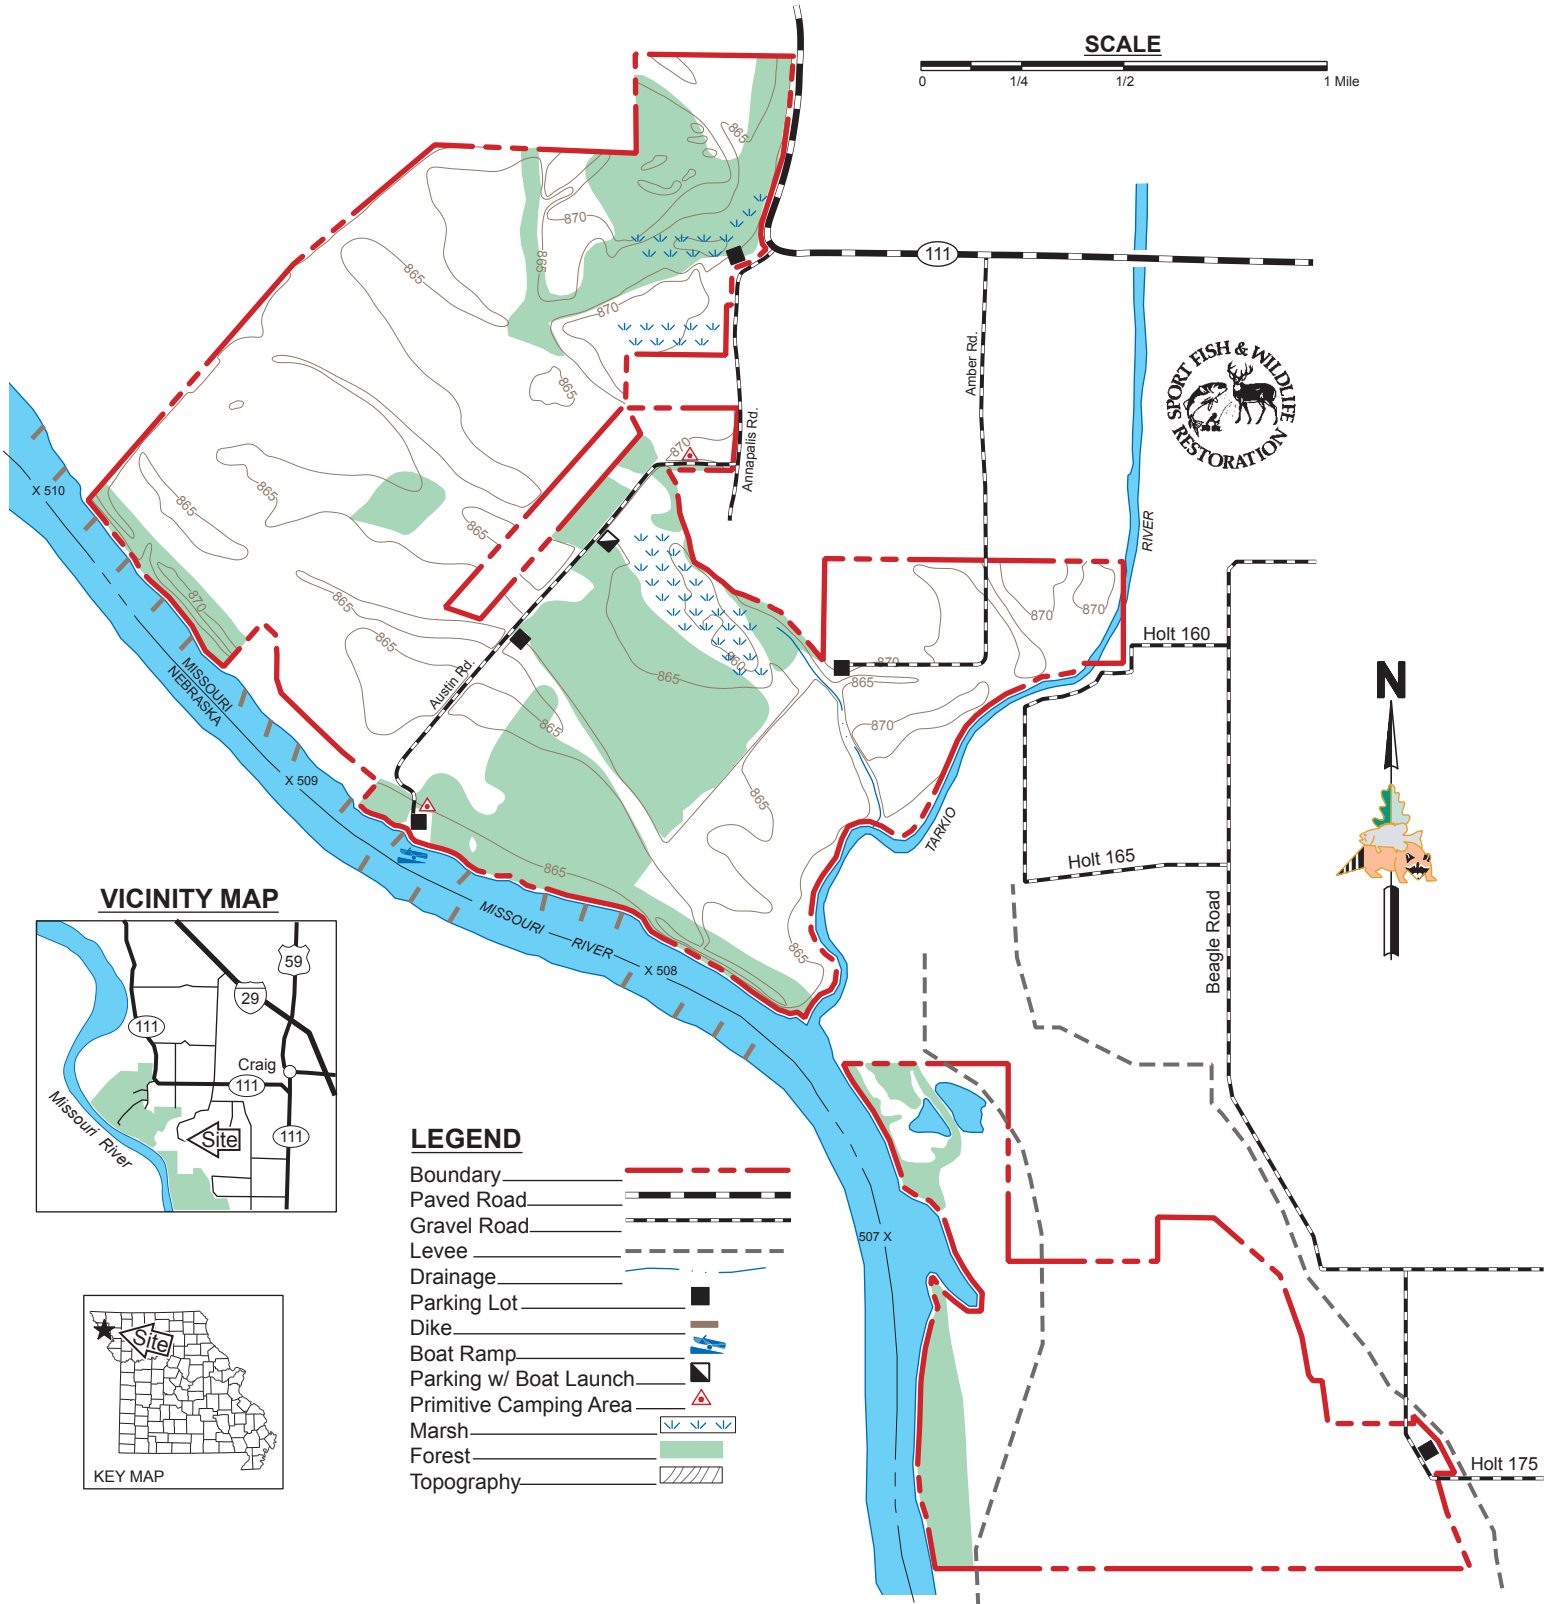

H.F. THURNAU CONSERVATION AREA

HOLT COUNTY
2,418 ACRES

VICINITY MAP

LEGEND

Boundary	
Paved Road	
Gravel Road	
Levee	
Drainage	
Parking Lot	
Dike	
Boat Ramp	
Parking w/ Boat Launch	
Primitive Camping Area	
Marsh	
Forest	
Topography	