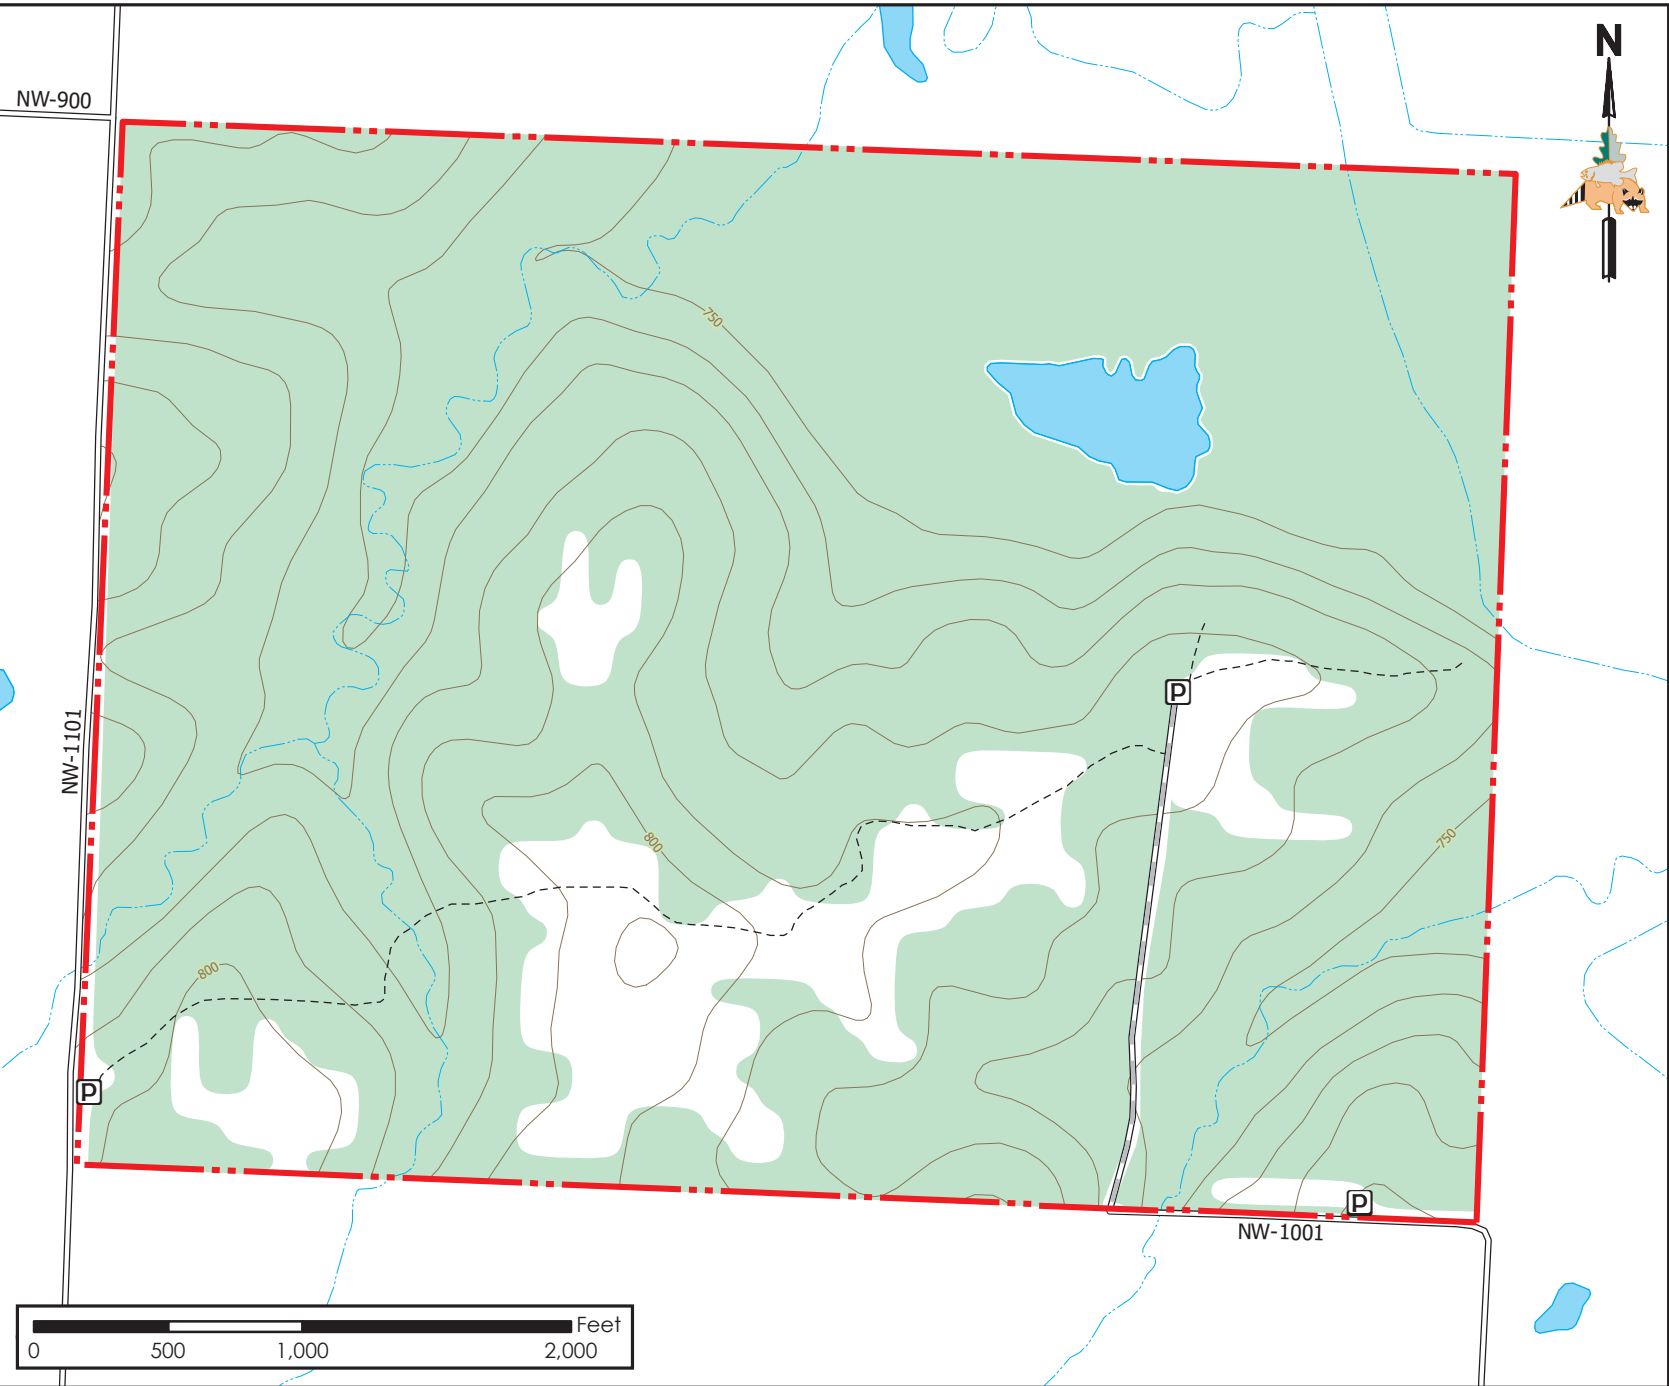

Urich CA

Conservation Commission of the State of Missouri ©

Last Updated - 4/3/2019

Legend

- Parking Lot
- MDC Land
- Non-MDC Road
- MDC Improved Road
- MDC Service Road
- Stream
- Elevation Contour, 10'
- Forest

MAP DISCLAIMER: Although all data in this map have been compiled by the Missouri Department of Conservation, no warranty, expressed or implied, is made by the department as to the accuracy of the data and related materials. The act of distribution shall not constitute any such warranty, and no responsibility is assumed by the department in the use of these data or related materials.