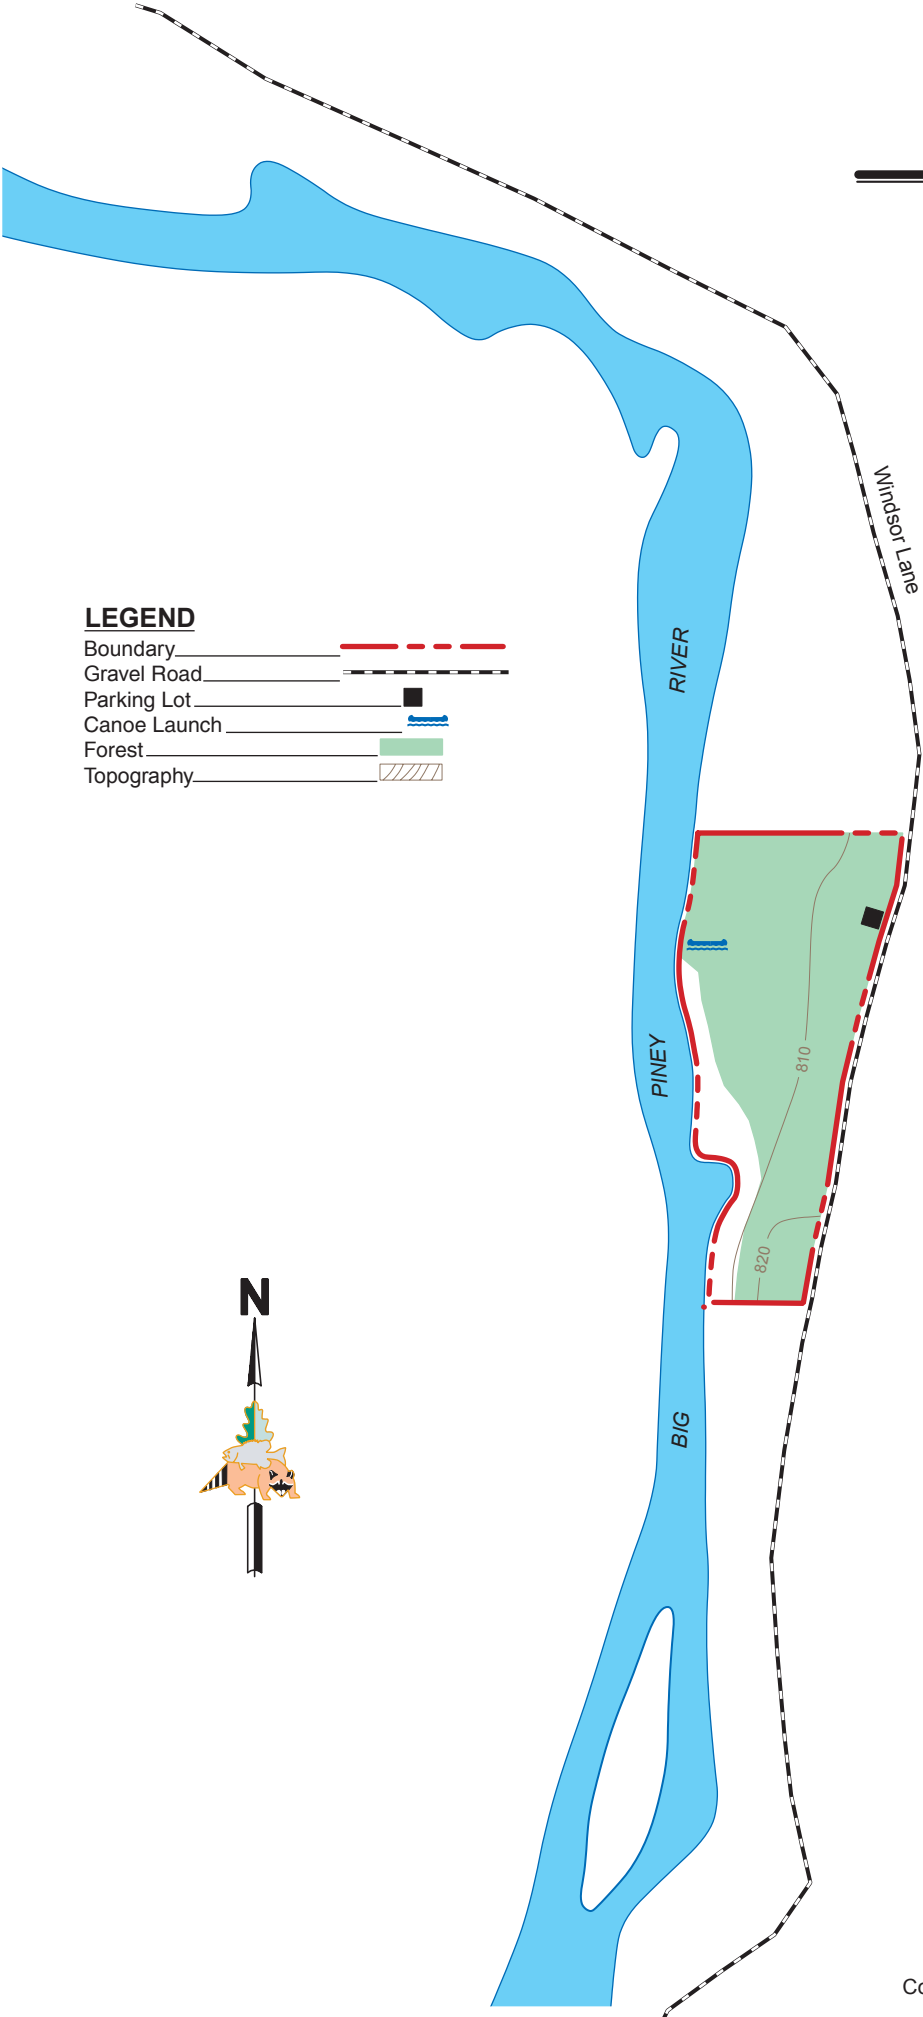

ROSS ACCESS

PULASKI COUNTY
4 ACRES

LEGEND

- Boundary
- Gravel Road
- Parking Lot
- Canoe Launch
- Forest
- Topography

VICINITY MAP

SCALE