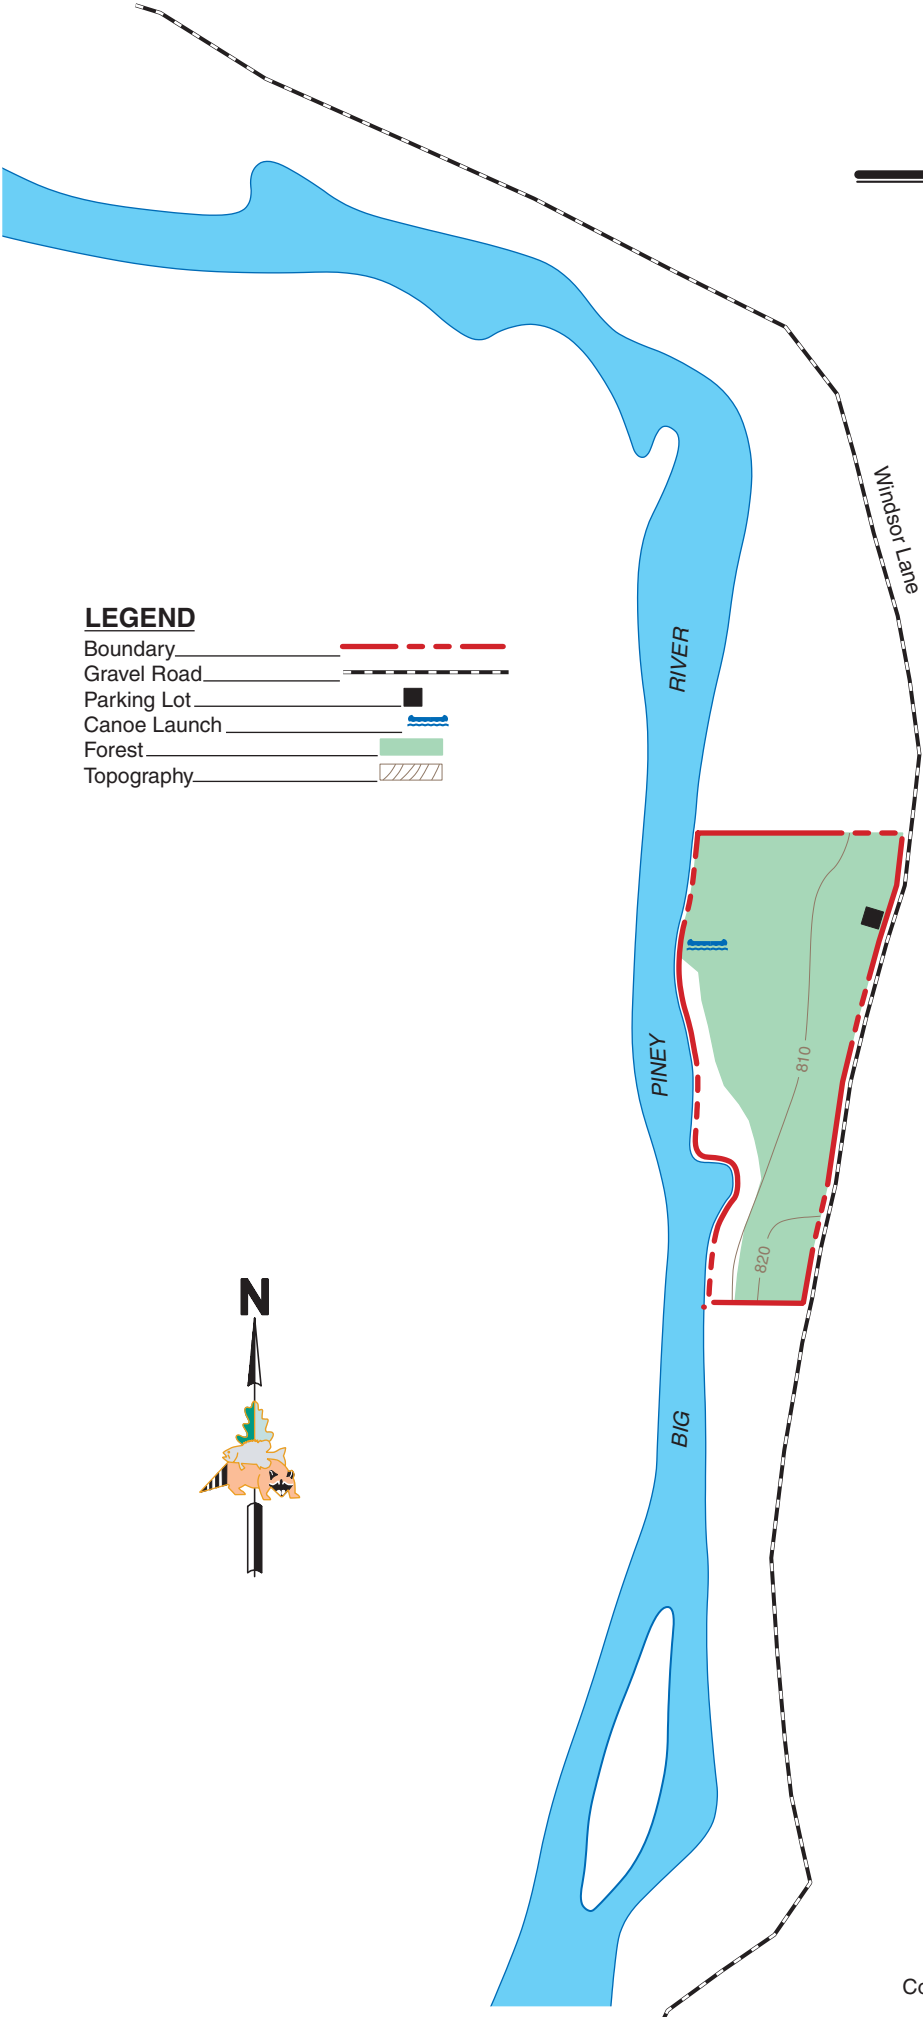

ROSS ACCESS

PULASKI COUNTY
4 ACRES

LEGEND

- Boundary
- Gravel Road
- Parking Lot
- Canoe Launch
- Forest
- Topography

VICINITY MAP

SCALE